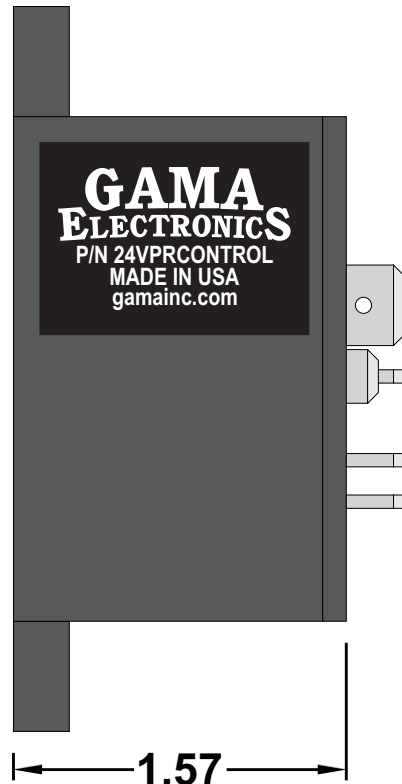

24VPRCONTROL

24VDC Reverse Polarity DC Motor Control

<https://www.gamainc.com/product/24vprcontrol/>

GAMA ELECTRONICS

P.O. Box 1488, Crystal Lake, IL 60039

Phone: 815-356-9600

Fax: 815-356-9603

Email: gama@gamainc.com

www.gamainc.com

Specifications

- Polarity Reversing
- 40 Amp @ 24VDC
- Enclosure is polycarbonate

Drawn By: KEG

Information contained herein is proprietary information of GAMA Electronics Inc. The dissemination use or duplication of this information, for any purpose other than that for which the information is provided, is prohibited except by express written permission.

All dimensions are in inches and have a +/- .015" tolerance unless otherwise specified.

Rev: 0

Pg. 1 of 2

Release Date:
08/06/18

Third Angle Projection

24VPRCONTROL

24VDC Reverse Polarity DC Motor Control

<https://www.gamainc.com/product/24vprcontrol/>

All dimensions are in inches and have a +/- .015" tolerance unless otherwise specified.

Rev: 0

Release Date:
08/06/18

Pg. 2 of 2

Third Angle Projection