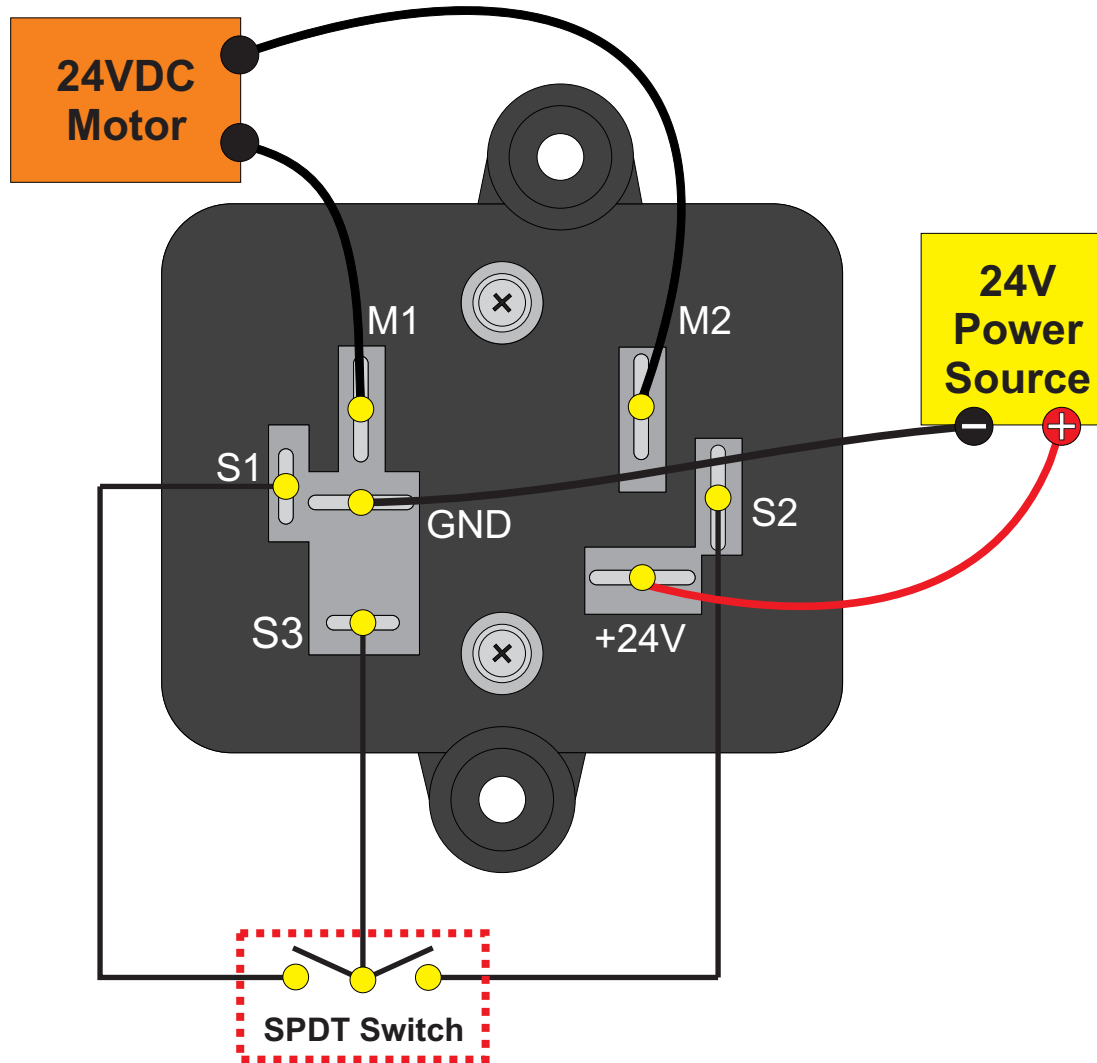

24VPRCONTROL

24VDC Reverse Polarity DC Motor Control

<https://www.gamainc.com/product/24vprcontrol/>

GAMA ELECTRONICS

P.O. Box 1488, Crystal Lake, IL 60039

Phone: 815-356-9600

Fax: 815-356-9603

Email: gama@gamainc.com

www.gamainc.com

Drawn By: KEG

Information contained herein is proprietary information of GAMA Electronics Inc. The dissemination use or duplication of this information, for any purpose other than that for which the information is provided, is prohibited except by express written permission.

All dimensions are in inches and have a +/- .015" tolerance unless otherwise specified.

Rev: 0

Release Date:
08/06/18

Pg. 2 of 2

Third Angle Projection