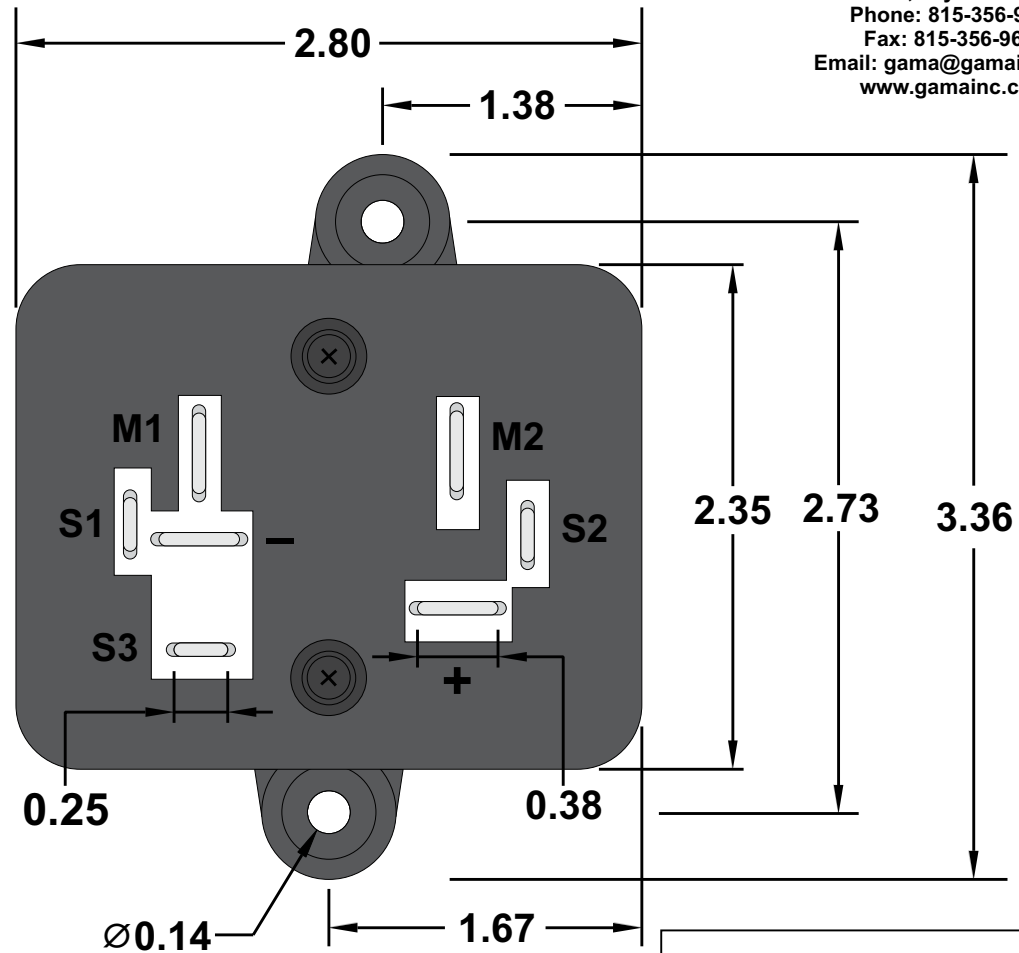

24VPRCONTROL

24VDC Reverse Polarity DC Motor Control

<https://www.gamainc.com/product/24vprcontrol/>

GAMA ELECTRONICS

P.O. Box 1488, Crystal Lake, IL 60039

Phone: 815-356-9600

Fax: 815-356-9603

Email: gama@gamainc.com

www.gamainc.com

Specifications

- Polarity Reversing
- 40 Amp @ 24VDC
- Enclosure is polycarbonate

Drawn By: KEG

Information contained herein is proprietary information of GAMA Electronics Inc. The dissemination use or duplication of this information, for any purpose other than that for which the information is provided, is prohibited except by express written permission.

All dimensions are in inches and have a +/- .015" tolerance unless otherwise specified.

Rev: 0

Pg. 1 of 2

Release Date:
08/06/18

Third Angle Projection

24VPRCONTROL

24VDC Reverse Polarity DC Motor Control

<https://www.gamainc.com/product/24vprcontrol/>

All dimensions are in inches and have a +/- .015" tolerance unless otherwise specified.

Rev: 0

Release Date:
08/06/18

Pg. 2 of 2

Third Angle Projection