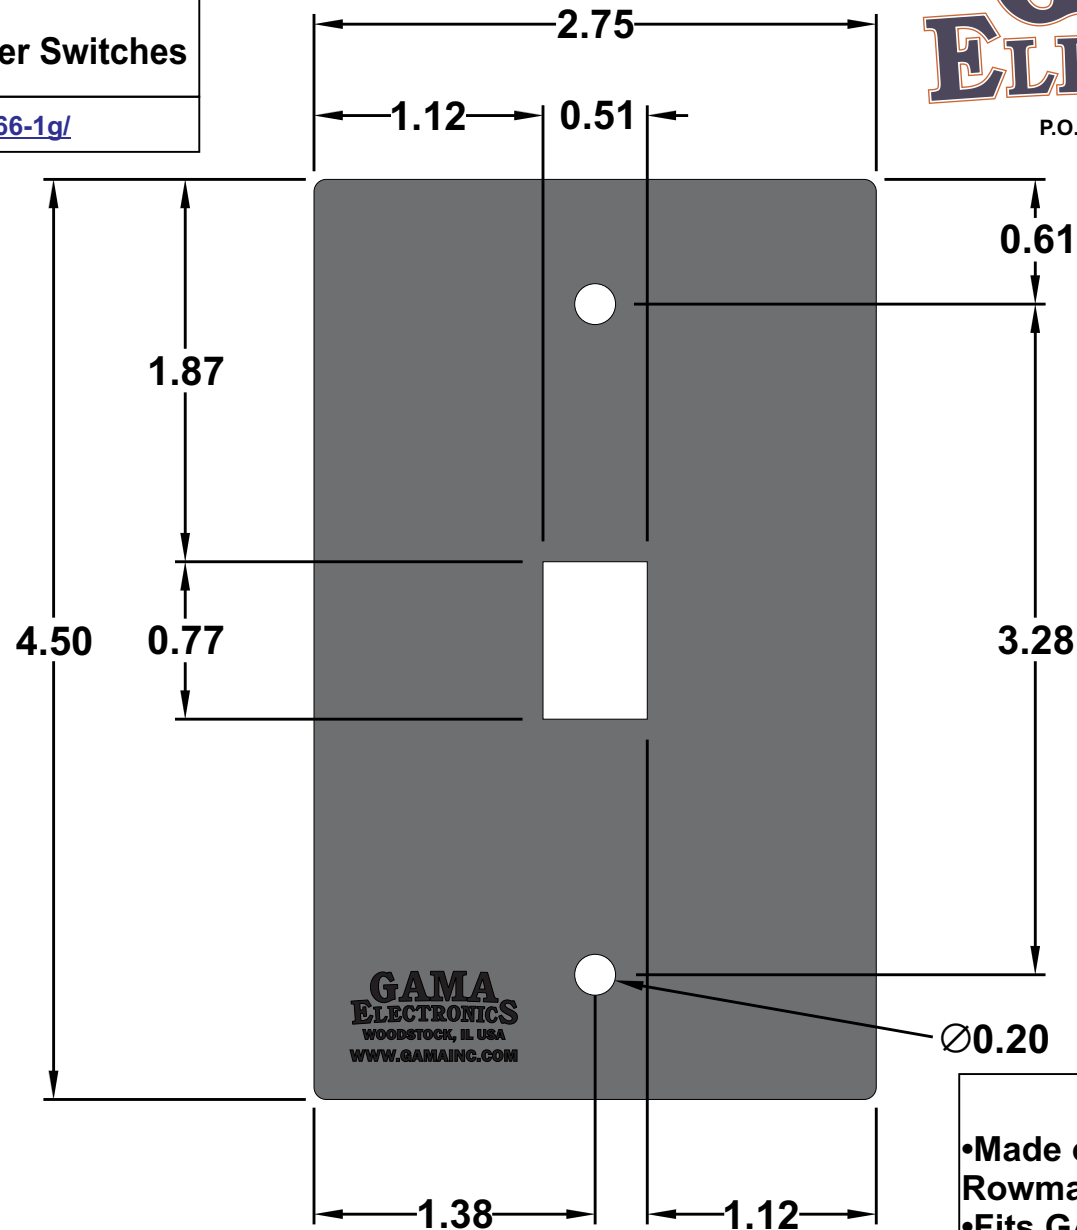

66-1G

1-Gang Panel for Mini Rocker Switches

<https://www.gamainc.com/product/66-1g/>

GAMA ELECTRONICS

P.O. Box 1488, Crystal Lake, IL 60039

Phone: 815-356-9600

Fax: 815-356-9603

Email: gama@gamainc.com

www.gamainc.com

Specifications

- Made of 1/16" Thick Black Rowmark
- Fits GAMA Electronics series 23 and 66 mini rocker switches

Drawn By: KEG

Information contained herein is proprietary information of GAMA Electronics Inc. The dissemination use or duplication of this information, for any purpose other than that for which the information is provided, is prohibited except by express written permission.

All dimensions are in inches and have a +/- .015" tolerance unless otherwise specified.

Rev: 0

Pg. 1 of 1

Release Date: 05/28/20

Third Angle Projection