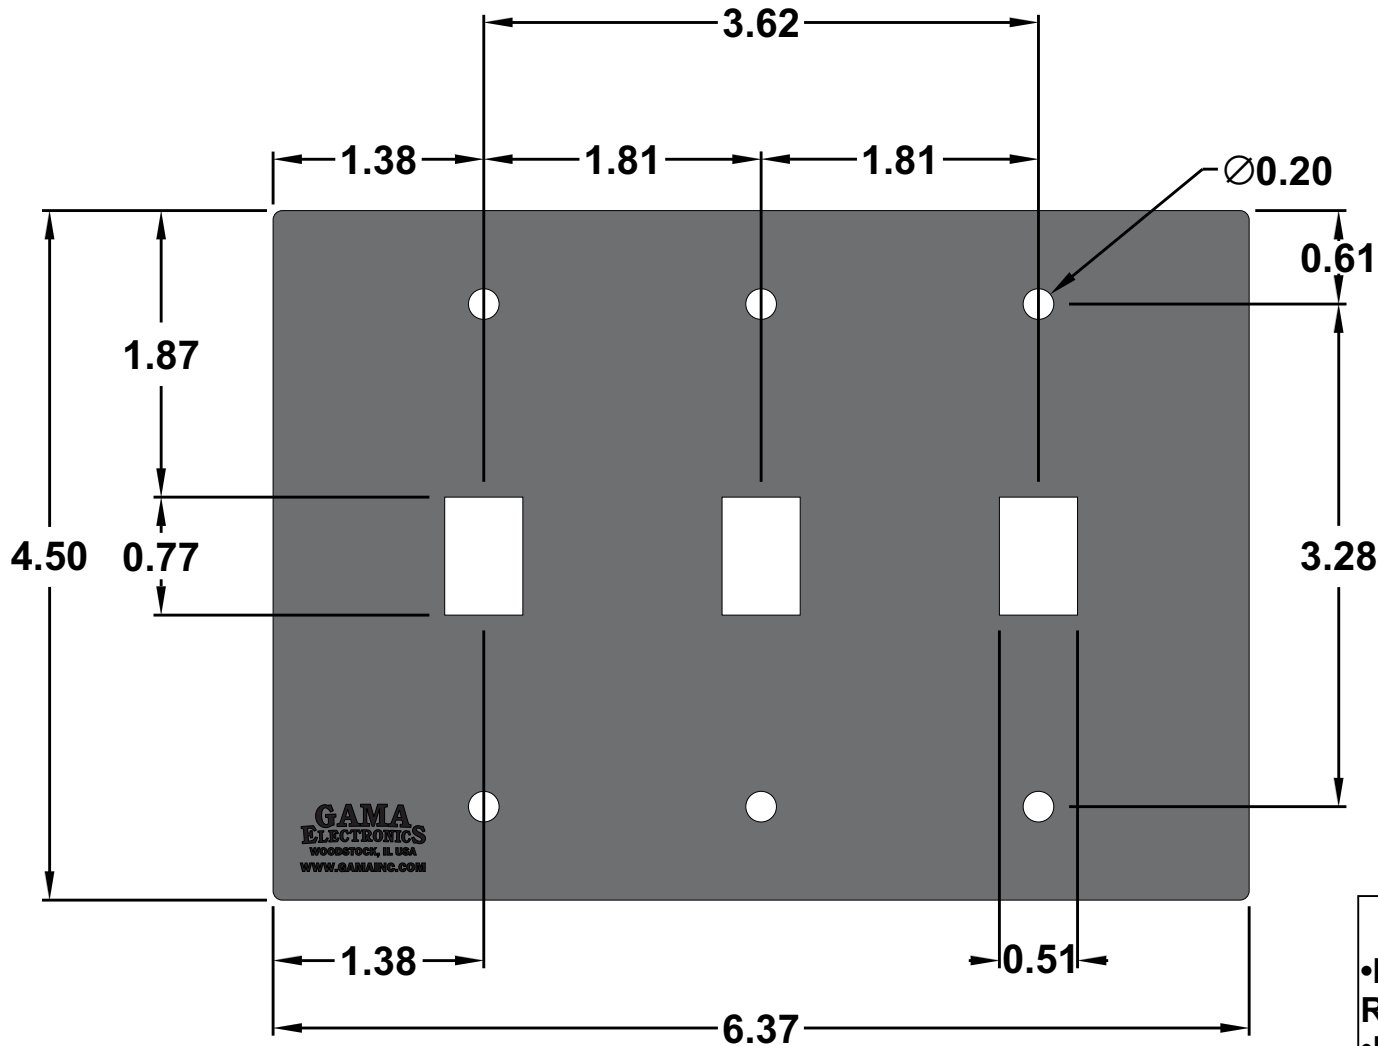

66-3G

3-Gang Panel for Mini Rocker Switches

<https://www.gamainc.com/product/66-3g/>

GAMA ELECTRONICS

P.O. Box 1488, Crystal Lake, IL 60039

Phone: 815-356-9600

Fax: 815-356-9603

Email: gama@gamainc.com

www.gamainc.com

Specifications

- Made of 1/16" Thick Black Rowmark
- Fits GAMA Electronics series 23 and 66 mini rocker switches

Drawn By: KEG

Information contained herein is proprietary information of GAMA Electronics Inc. The dissemination use or duplication of this information, for any purpose other than that for which the information is provided, is prohibited except by express written permission.

All dimensions are in inches and have a +/- .015" tolerance unless otherwise specified.

Rev: 0

Pg. 1 of 1

Release Date: 05/28/20

Third Angle Projection