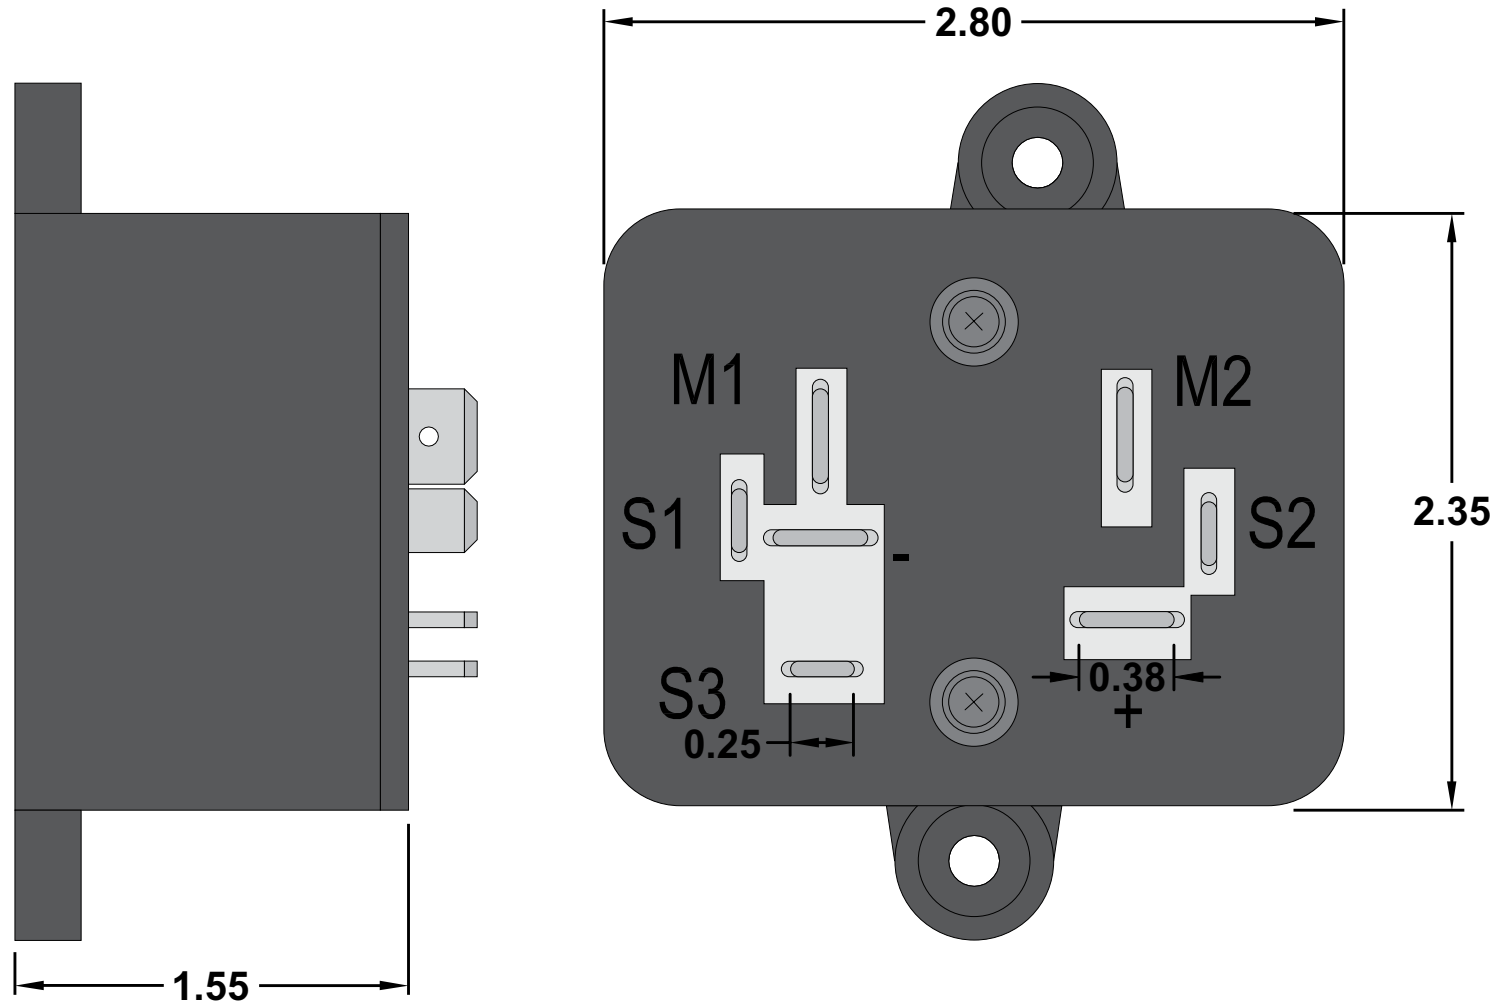

80APRC

80 Amp Reverse Polarity DC Motor Control

<https://www.gamainc.com/product/80aprc/>

Specifications

- •Polarity Reversing
- •Rated at 80 amp @ 14VDC
- •Enclosure is polycarbonate

GAMA ELECTRONICS

P.O. Box 1488, Crystal Lake, IL 60039

Phone: 815-356-9600

Fax: 815-356-9603

Email: gama@gamainc.com

www.gamainc.com

Drawn By: KEG

Information contained herein is proprietary information of GAMA Electronics Inc. The dissemination use or duplication of this information, for any purpose other than that for which the information is provided, is prohibited except by express written permission.

All dimensions are in inches and have a +/- .015" tolerance unless otherwise specified.

Rev: 0

Release Date: 05/28/20

Pg. 1 of 1

Third Angle Projection