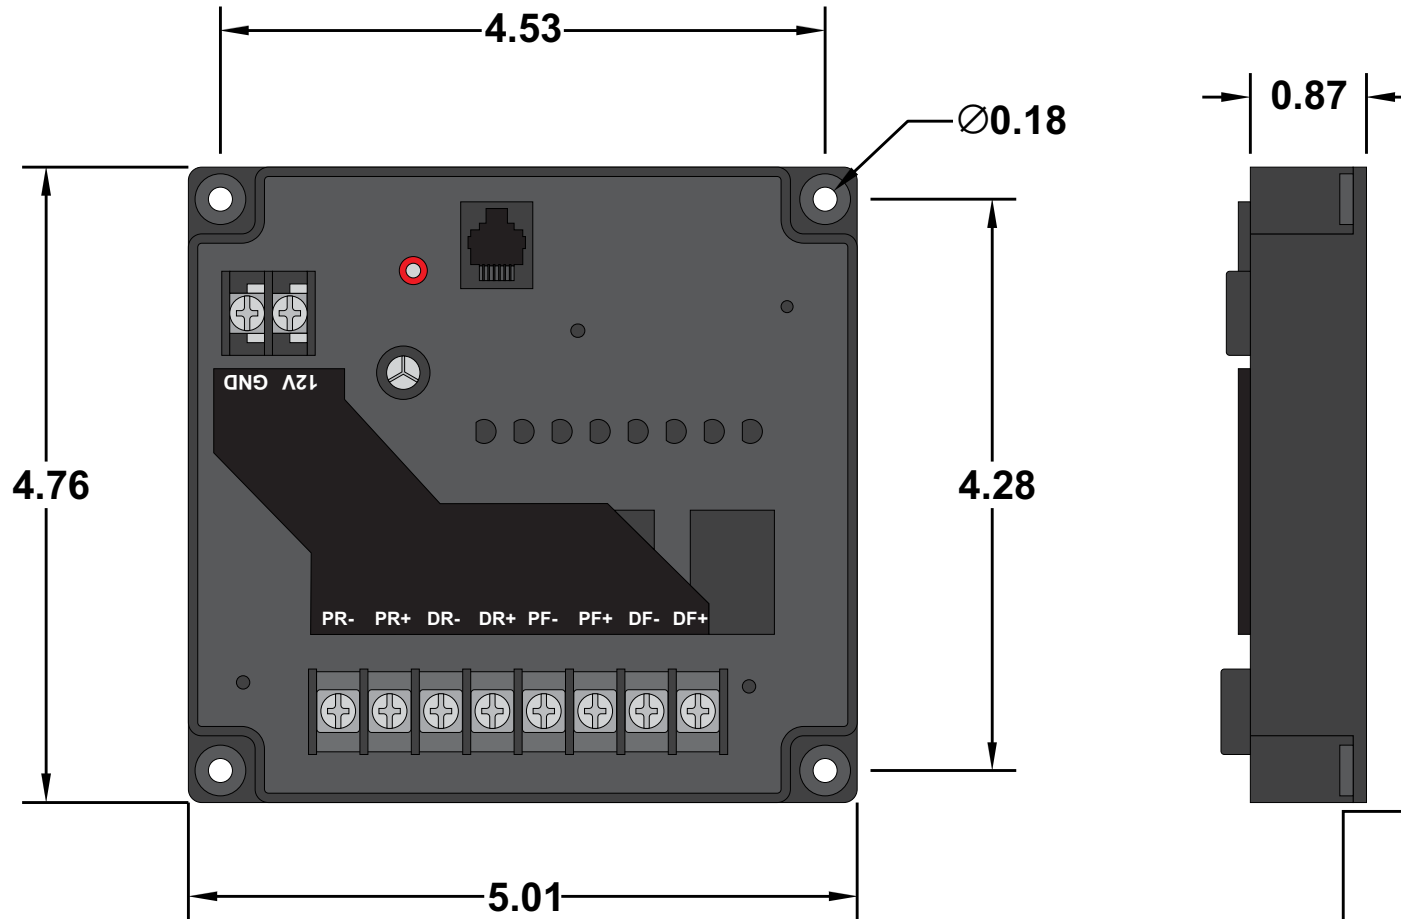

ACJRELAY

Substitute for Lance/Atwood wired
Camper Jack Module

<https://www.gamainc.com/product/acjrelay/>

GAMA ELECTRONICS

P.O. Box 1488, Crystal Lake, IL 60039

Phone: 815-356-9600

Fax: 815-356-9603

Email: gama@gamainc.com

www.gamainc.com

Accessories Sold Separately

- Substitute Wired Camper Jack Switch ([ACJREMOTE](#))
- Substitute Wired Camper Jack Cable ([H266318](#))

Drawn By: KEG

Information contained herein is proprietary information of GAMA Electronics Inc. The dissemination use or duplication of this information, for any purpose other than that for which the information is provided, is prohibited except by express written permission.

All dimensions are in inches and have a +/- .015" tolerance unless otherwise specified.

Rev: 0

Pg. 1 of 1

Release Date:
01/04/19

Third Angle Projection