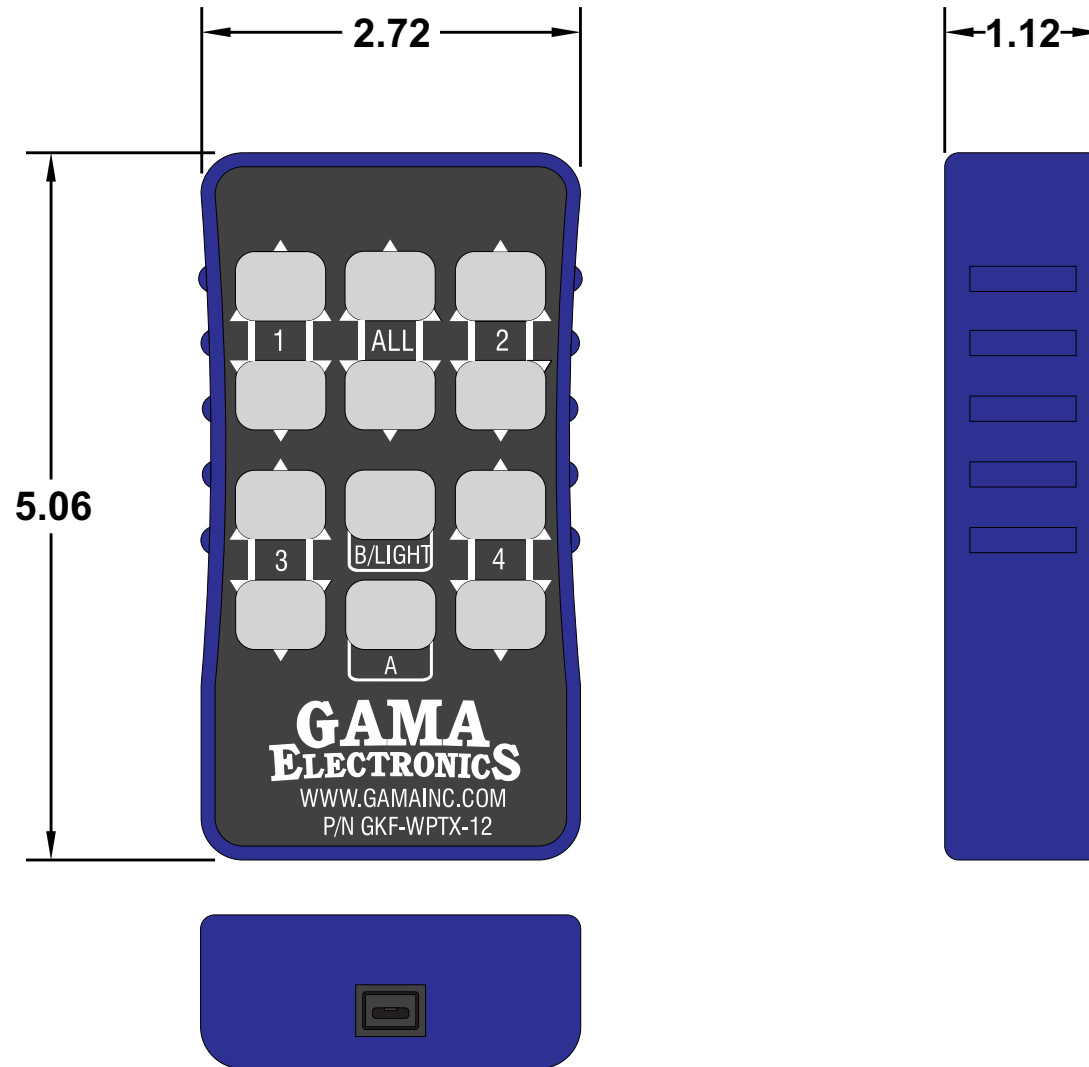

www.gamainc.com

Specifications

- Twelve Button Transmitter
- Frequency: 340 MHz
- LED's indicate transmission and charging state.
- Sold with one USB cable and one wall charger
- Rechargeable with micro USB cable

All dimensions are in inches and have a +/- .015" tolerance unless otherwise specified.

Rev: 0

Pg. 1 of 1

Release Date: 01/04/19

Third Angle Projection