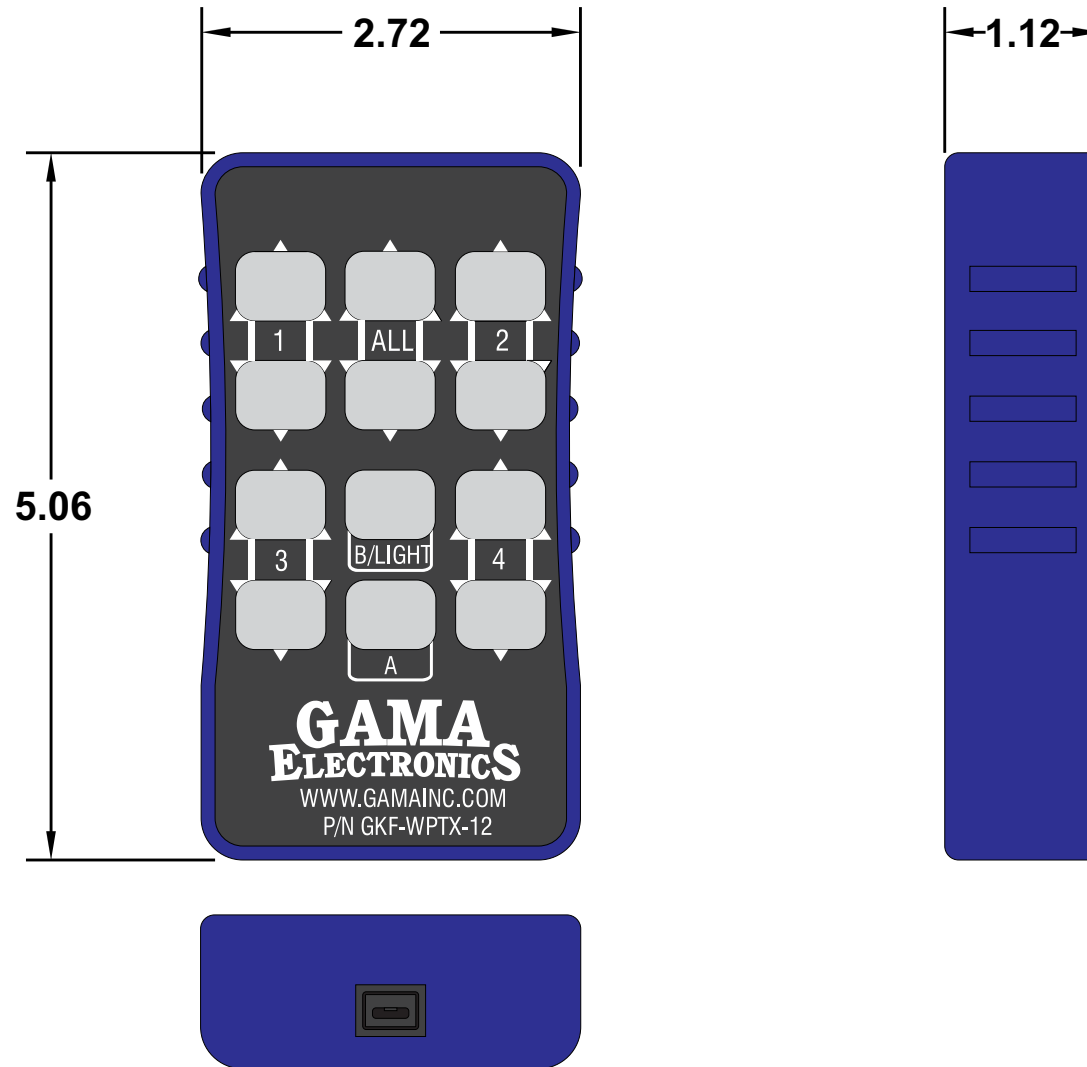

## Specifications

- Twelve Button Transmitter
- Frequency: 340 MHz
- LED's indicate transmission and charging state.
- Sold with one USB cable, one wall charger, and one automotive accessory outlet charger
- Rechargeable with micro USB cable

All dimensions are in inches and have a +/- .015" tolerance unless otherwise specified.

Rev: 0

Pg. 1 of 1

Release Date: 01/04/19

Third Angle Projection