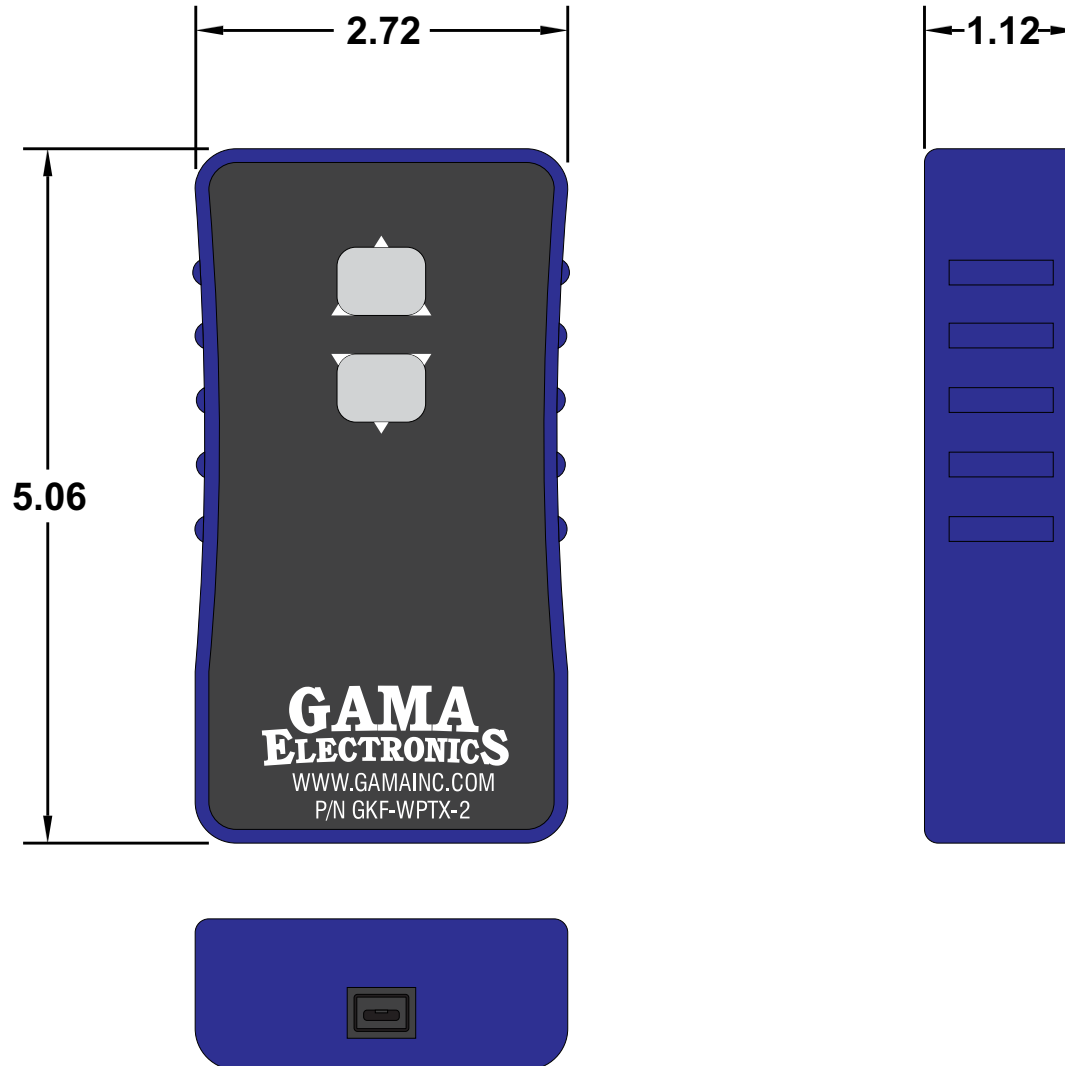

GKF-WPTX-2

2-Button Rechargeable Transmitter

<https://www.gamainc.com/product/gkf-wptx-2/>

GAMA ELECTRONICS

P.O. Box 1488, Crystal Lake, IL 60039

Phone: 815-356-9600

Fax: 815-356-9603

Email: gama@gamainc.com

www.gamainc.com

Specifications

- Two Button Transmitter
- Frequency: 340 MHz
- LEDs indicate transmission and charging state.
- Sold with one USB cable, one wall charger, and one automotive accessory outlet charger
- Rechargeable with micro usb cable

All dimensions are in inches and have a +/- .015" tolerance unless otherwise specified.

Rev: 0

Pg. 1 of 1

Release Date: 10/31/18

Third Angle Projection