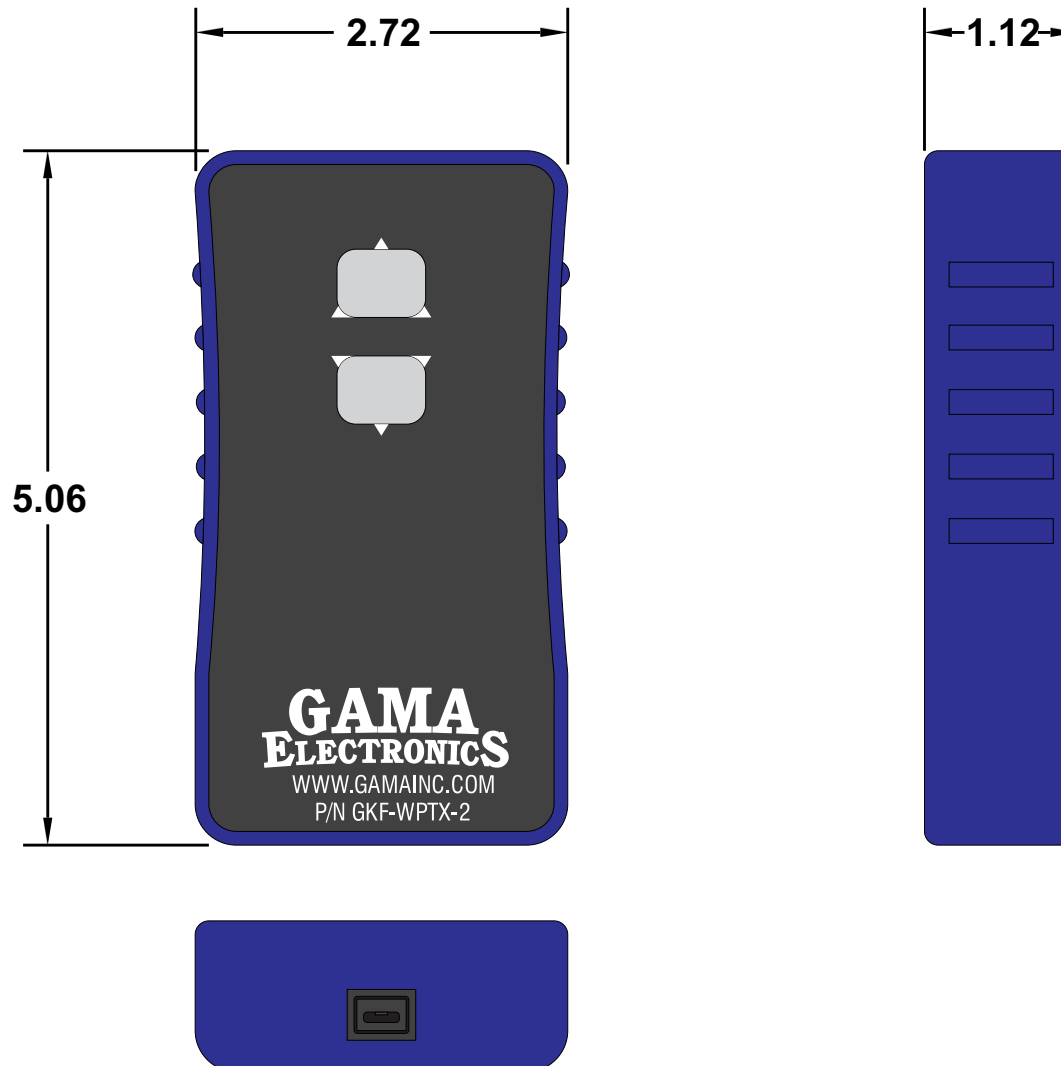

GKF-WPTX-2

2-Button Rechargeable Transmitter

<https://www.gamainc.com/product/gkf-wptx-2/>

GAMA ELECTRONICS

P.O. Box 1488, Crystal Lake, IL 60039

Phone: 815-356-9600

Fax: 815-356-9603

Email: gama@gamainc.com

www.gamainc.com

Specifications

- Two Button Transmitter
- Frequency: 340 MHz
- LEDs indicate transmission and charging state.
- Sold with one USB cable and one wall charger
- Rechargeable with micro usb cable

All dimensions are in inches and have a +/- .015" tolerance unless otherwise specified.

Rev: 0

Pg. 1 of 1

Release Date: 10/31/18

Third Angle Projection