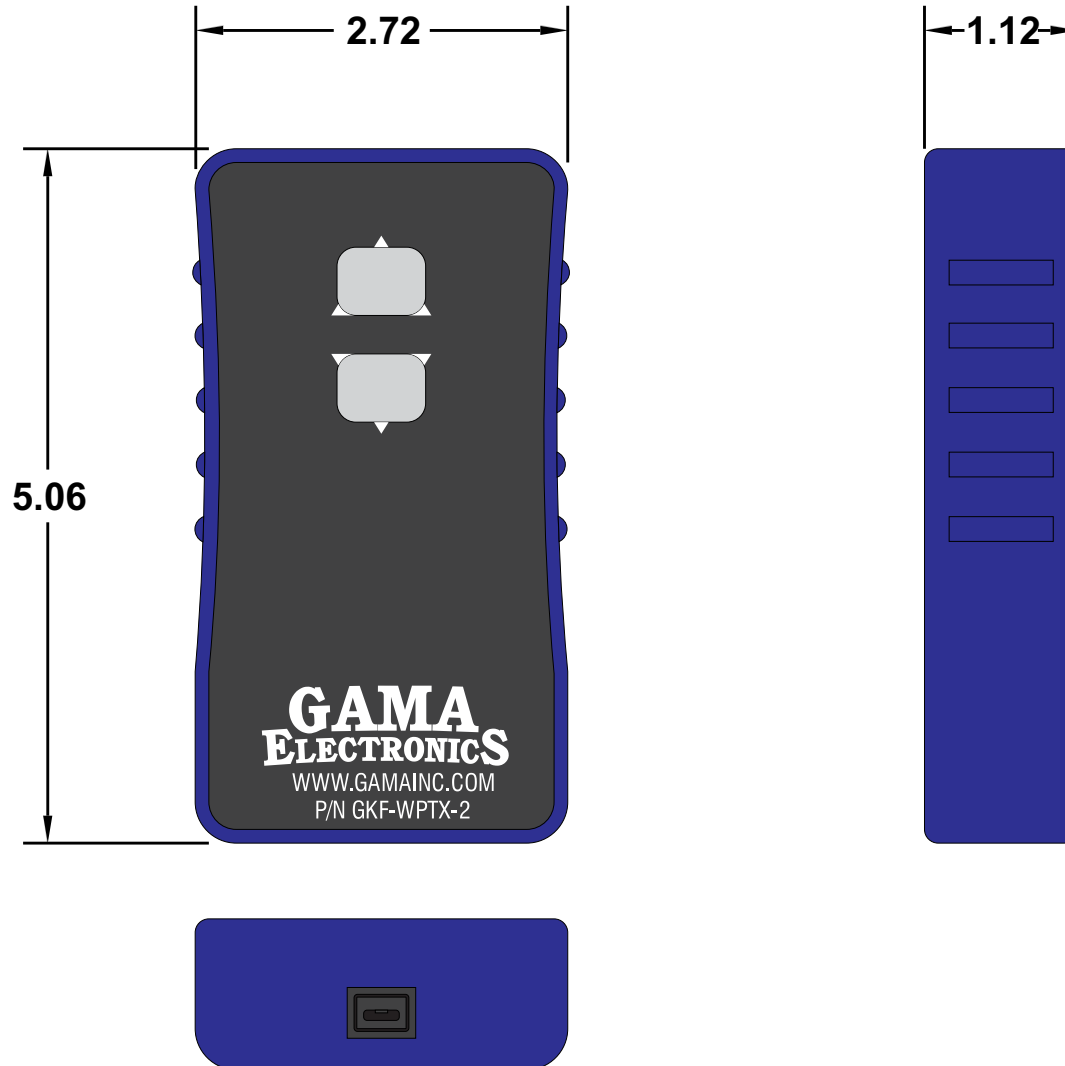

## Specifications

- Two Button Transmitter
- Frequency: 340 MHz
- LEDs indicate transmission and charging state.
- Sold with one USB cable, one wall charger, and one automotive accessory outlet charger
- Rechargeable with micro usb cable

All dimensions are in inches and have a +/- .015" tolerance unless otherwise specified.

Rev: 0

Pg. 1 of 1

Release Date: 10/31/18

Third Angle Projection