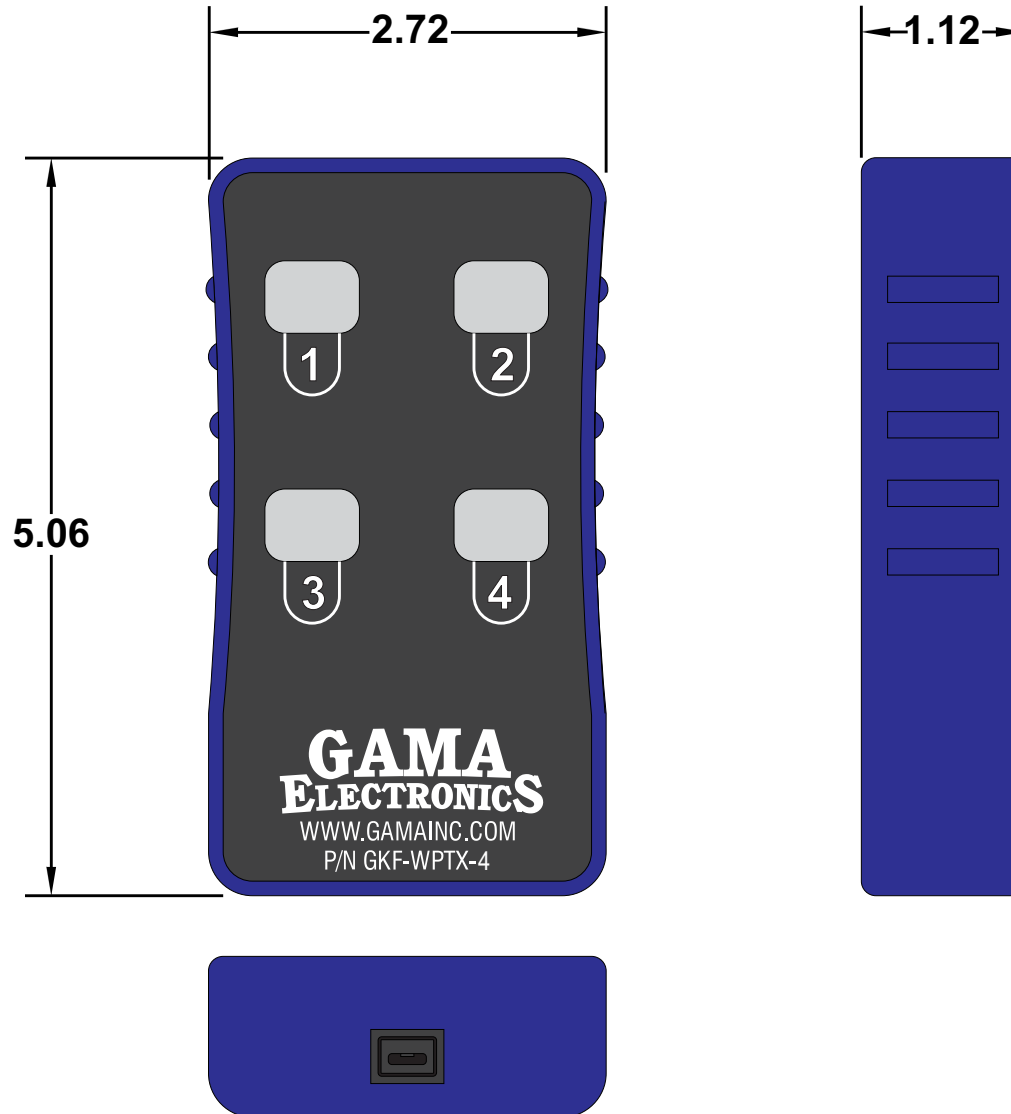

GKF-WPTX-4

4-Button Rechargeable Transmitter

<https://www.gamainc.com/product/gkf-wptx-4/>

GAMA ELECTRONICS

P.O. Box 1488, Crystal Lake, IL 60039

Phone: 815-356-9600

Fax: 815-356-9603

Email: gama@gamainc.com

www.gamainc.com

Accessories Sold Separately

- Clear Protective Transmitter Pouch ([ZLB-67](#))

Specifications

- Four Button Transmitter
- Frequency: 340 MHz
- LEDs indicate transmission and charging state.

All dimensions are in inches and have a +/- .015" tolerance unless otherwise specified.

Rev: 0

Pg. 1 of 1

Release Date: 07/10/20

Third Angle Projection