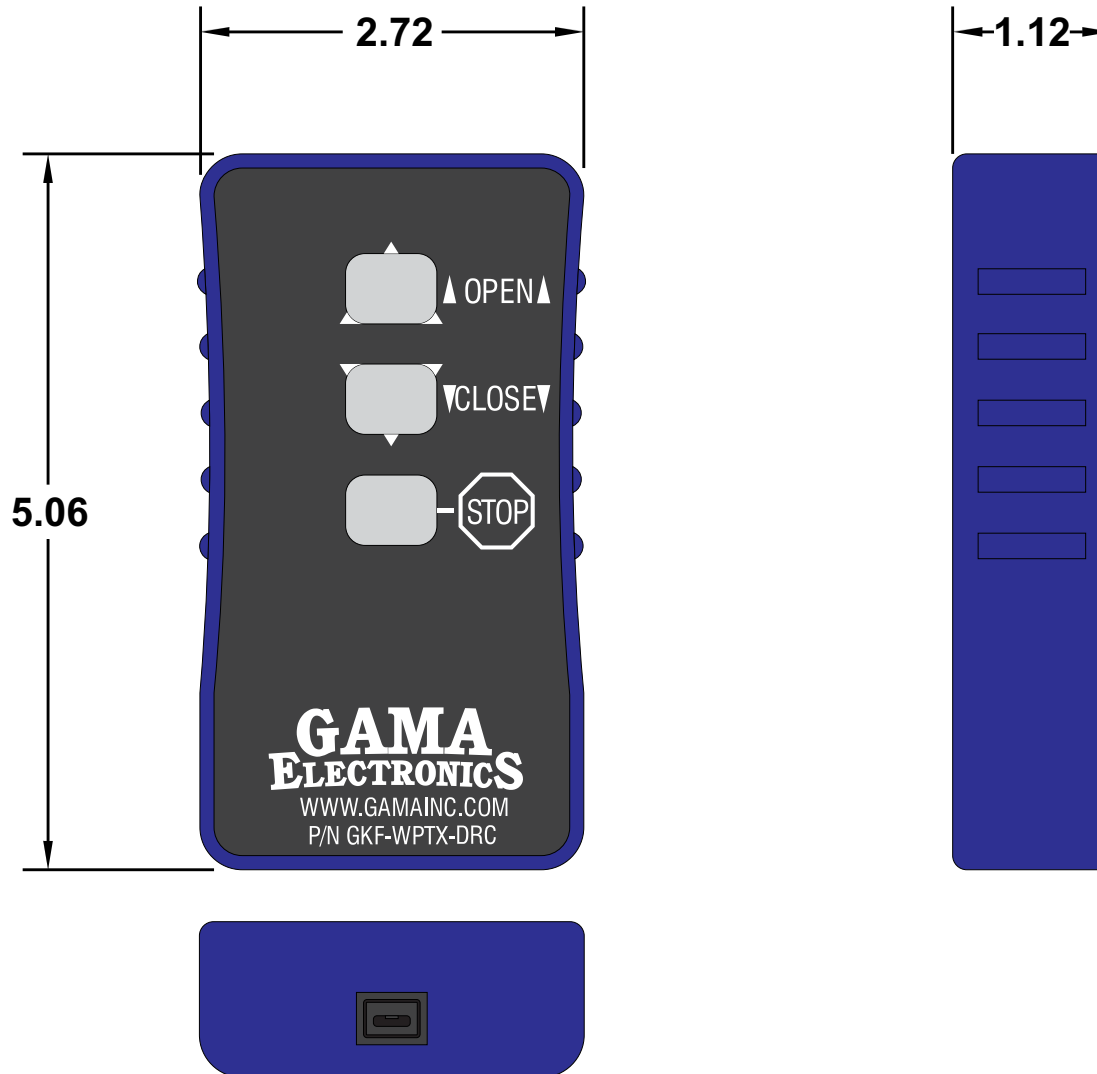

# GKF-WPTX-DRC

Rechargeable Transmitter for Overhead Door Remote Control Systems

<https://www.gamainc.com/product/gkf-wptx-drc/>

## Specifications

- Three Button Transmitter
- Frequency: 340 MHz
- LEDs indicate transmission and charging state.
- Sold with one USB cable, one wall charger, and one automotive accessory outlet charger
- Rechargeable with micro usb cable

## Accessories Sold Separately

- Clear Protective Transmitter Pouch ([ZLB-67](#))

Drawn By: KEG

Information contained herein is proprietary information of GAMA Electronics Inc. The dissemination use or duplication of this information, for any purpose other than that for which the information is provided, is prohibited except by express written permission.

All dimensions are in inches and have a +/- .015" tolerance unless otherwise specified.

Rev: 0

Pg. 1 of 1

Release Date: 06/11/20

Third Angle Projection