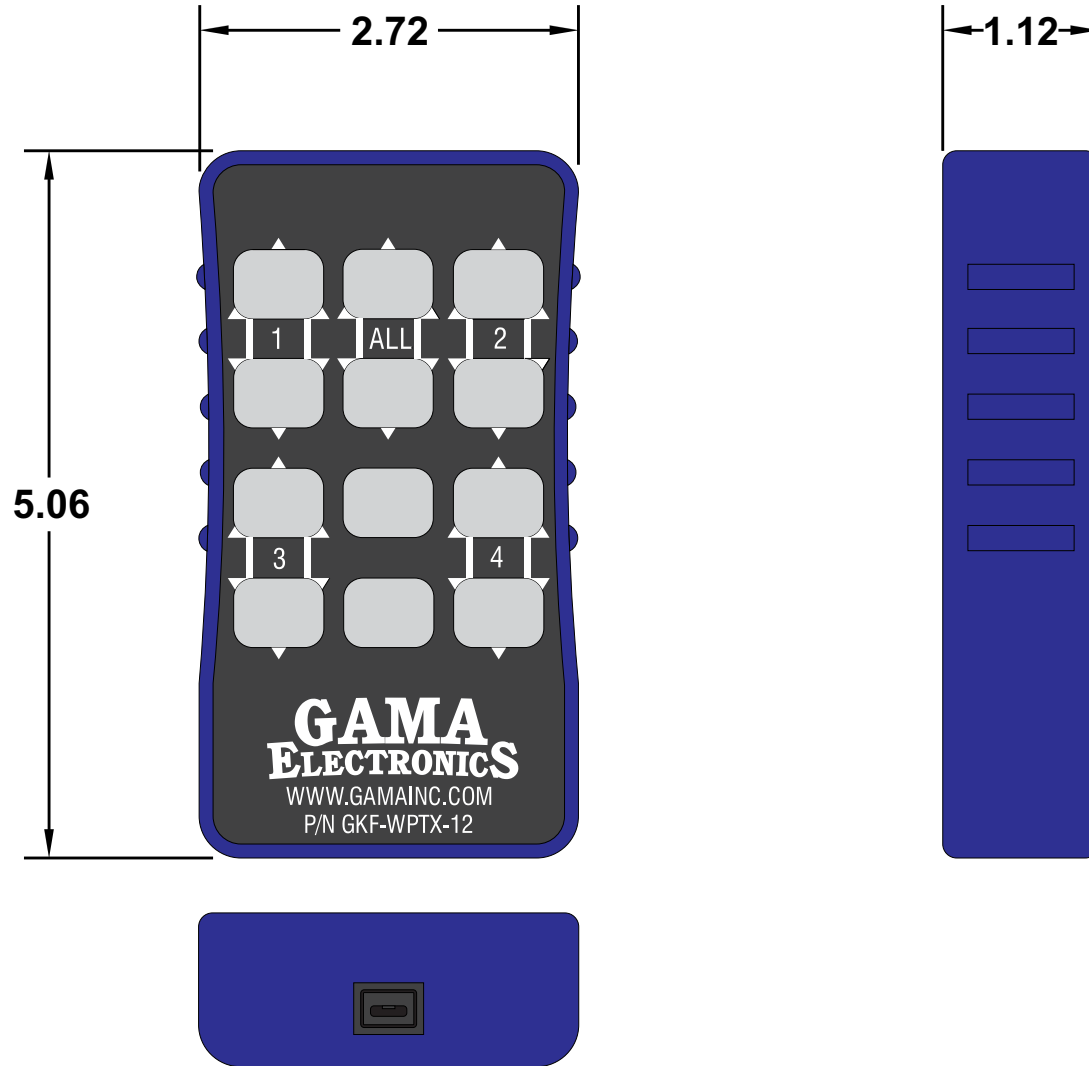

GKF-WPTX-NT0

12-Button Rechargeable Transmitter

<https://www.gamainc.com/product/gkf-wptx-nto/>

GAMA ELECTRONICS

P.O. Box 1488, Crystal Lake, IL 60039

Phone: 815-356-9600

Fax: 815-356-9603

Email: gama@gamainc.com

www.gamainc.com

Specifications

- Twelve Button Transmitter
- Frequency: 340 MHz
- LED's indicate transmission and charging state.
- Sold with one USB cable and one wall charger
- Rechargeable with micro USB cable

All dimensions are in inches and have a +/- .015" tolerance unless otherwise specified.

Rev: 0

Pg. 1 of 1

Release Date: 07/01/20

Third Angle Projection