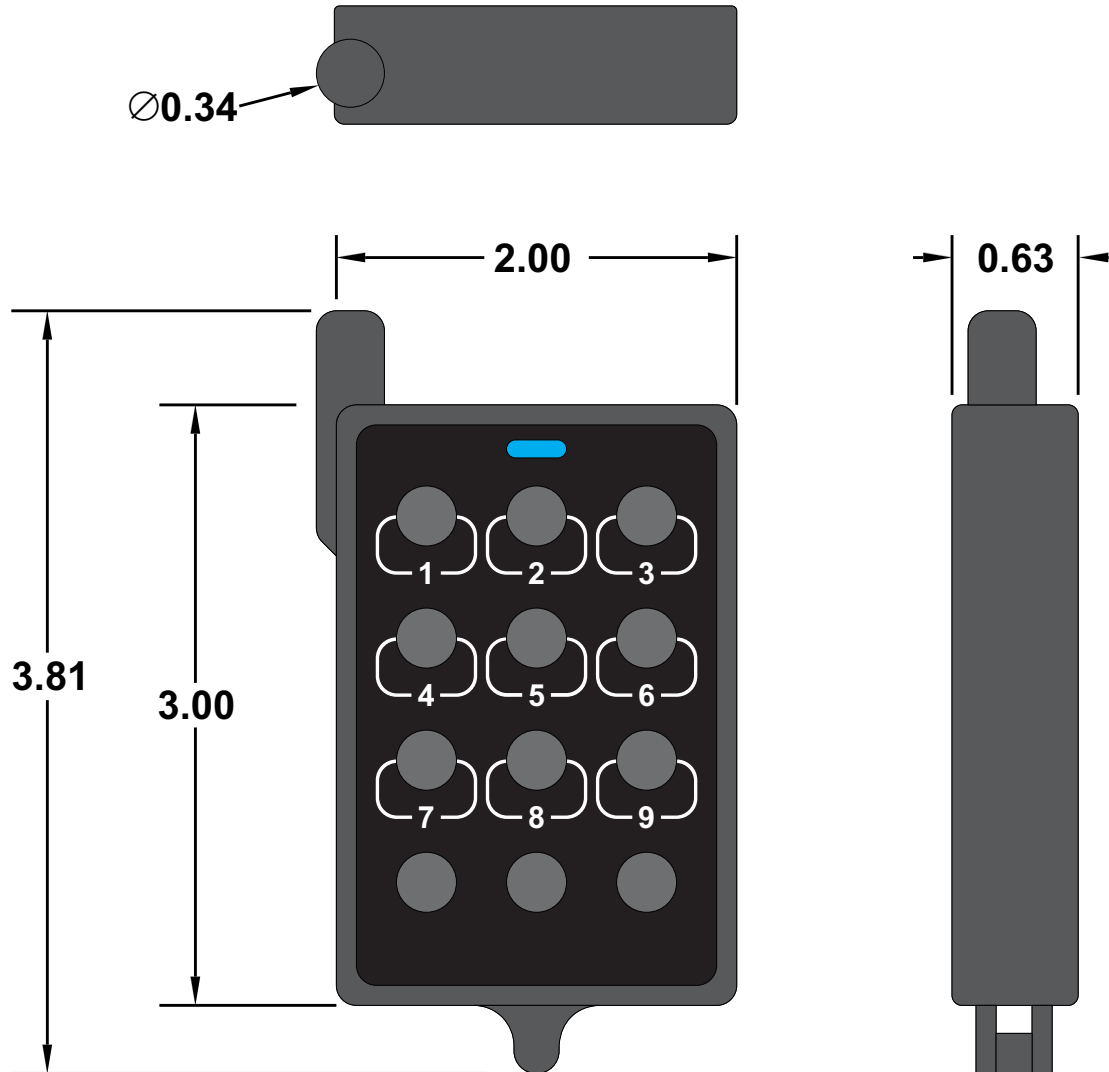

www.gamainc.com

Specifications

- Twelve Button Transmitter
- Frequency: 340 MHz
- Blue LED indicate transmission

Accessories Sold Separately

- Clear Protective Transmitter Pouch ([ZLB-67](#))
- Package of 6 A23 12V Alkaline Batteries ([A23-6](#))

All dimensions are in inches and have a +/- .015" tolerance unless otherwise specified.

Rev: 0

Pg. 1 of 1

Release Date: 07/13/20

Third Angle Projection