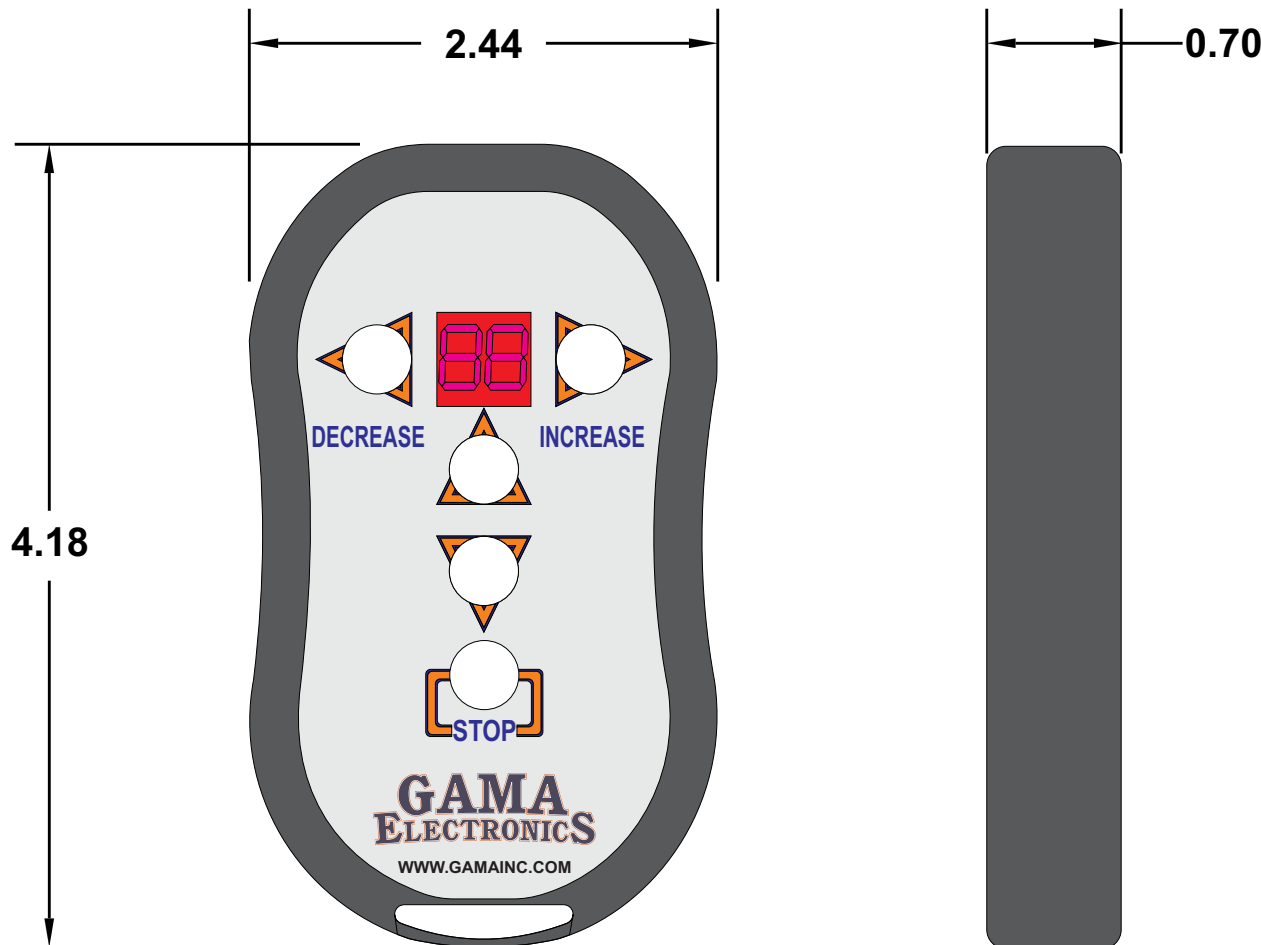

KF340-DRC-99

Multi-Door Transmitter for Overhead Door Controls

<https://www.gamainc.com/product/kf340-drc-99/>

GAMA ELECTRONICS

P.O. Box 1488, Crystal Lake, IL 60039

Phone: 815-356-9600

Fax: 815-356-9603

Email: gama@gamainc.com

www.gamainc.com

Specifications

- 5-Button Transmitter with two digit display
- Uses A23 12 Volt Battery

Accessories Sold Separately

- Package of six A23 12V Alkaline Keyfob Batteries ([A23-6](#))
- Clear Protective Transmitter Pouch ([ZLB-67](#))

All dimensions are in inches and have a +/- .015" tolerance unless otherwise specified.

Rev: 0

Pg. 1 of 1

Release Date: 07/13/20

Third Angle Projection