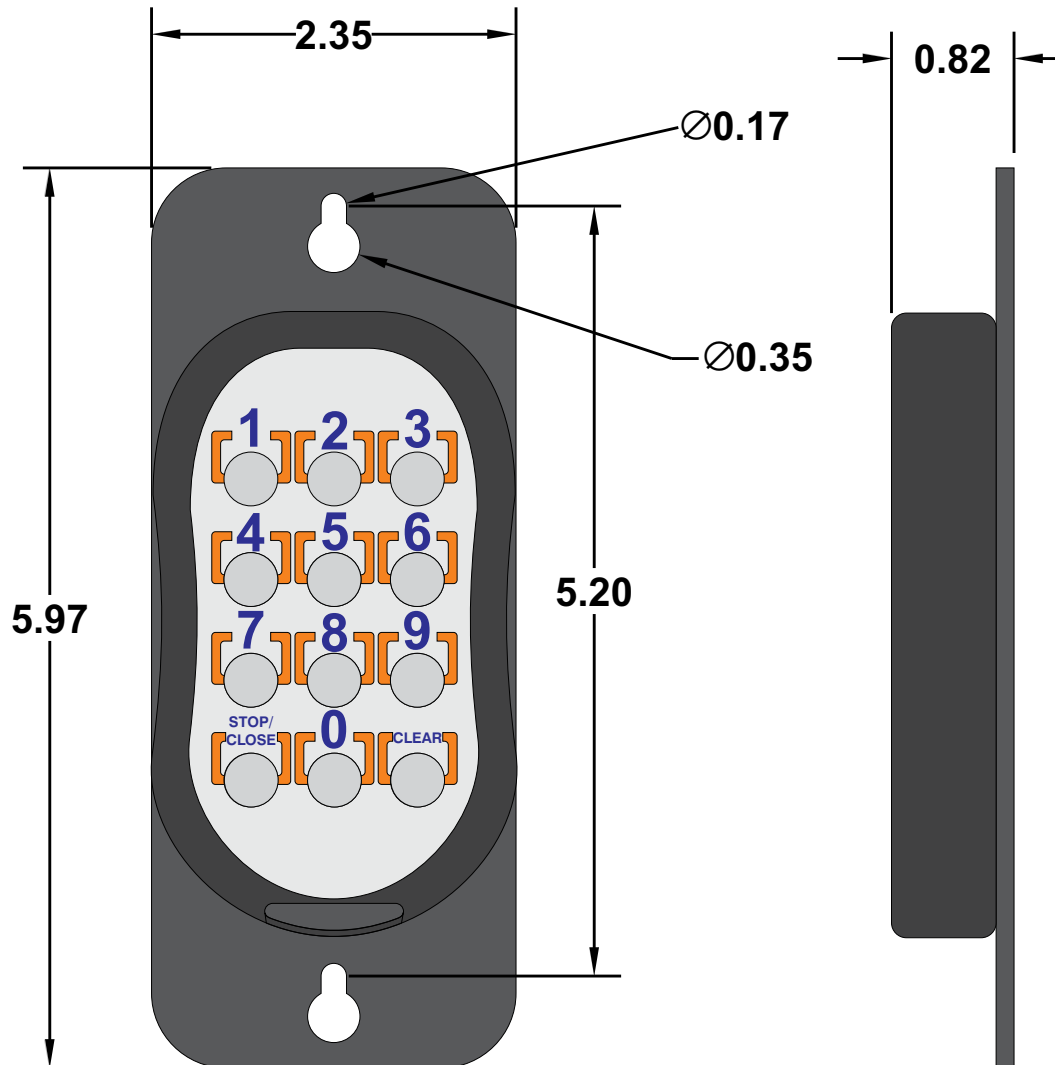

www.gamainc.com

Specifications

- 4-digit programmable keypad
- Frequency: 340 Mhz
- Up to 500 foot range with exterior mounted antenna.
- Uses 1 A23 12V Alkaline Battery
- Waterproof to IP 65
- Tested for Outdoor use

All dimensions are in inches and have a +/- .015" tolerance unless otherwise specified.

Rev: 0

Pg. 1 of 1

Release Date: 06/16/20

Third Angle Projection