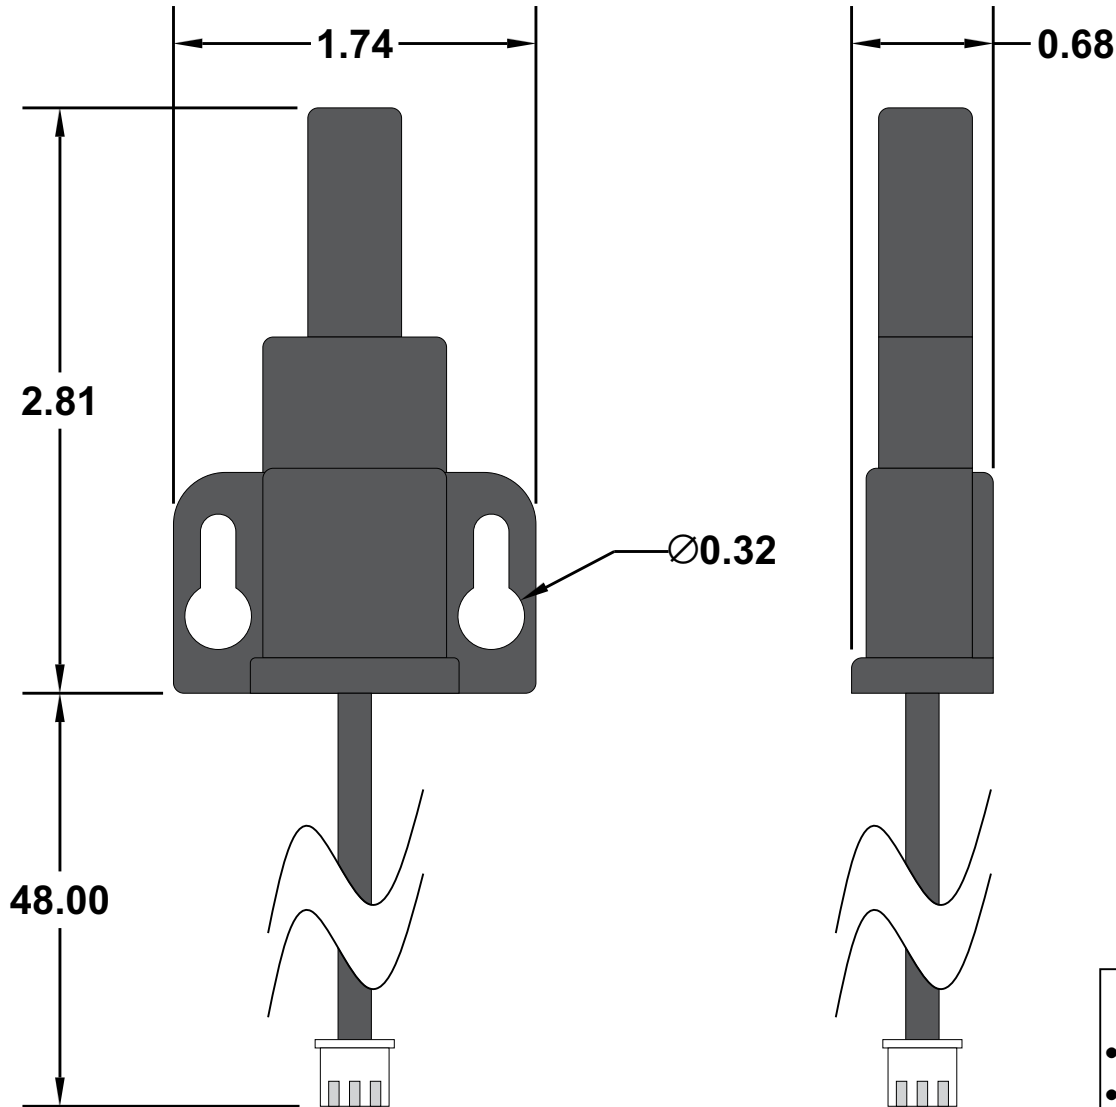

www.gamainc.com

Specifications

- Operates at 340MHz
- Cable is 4 feet (48 inches) long

Drawn By: KEG

Information contained herein is proprietary information of GAMA Electronics Inc. The dissemination use or duplication of this information, for any purpose other than that for which the information is provided, is prohibited except by express written permission.

All dimensions are in inches and have a +/- .015" tolerance unless otherwise specified.

Rev: 0

Pg. 1 of 1

Release Date: 08/03/18

Third Angle Projection