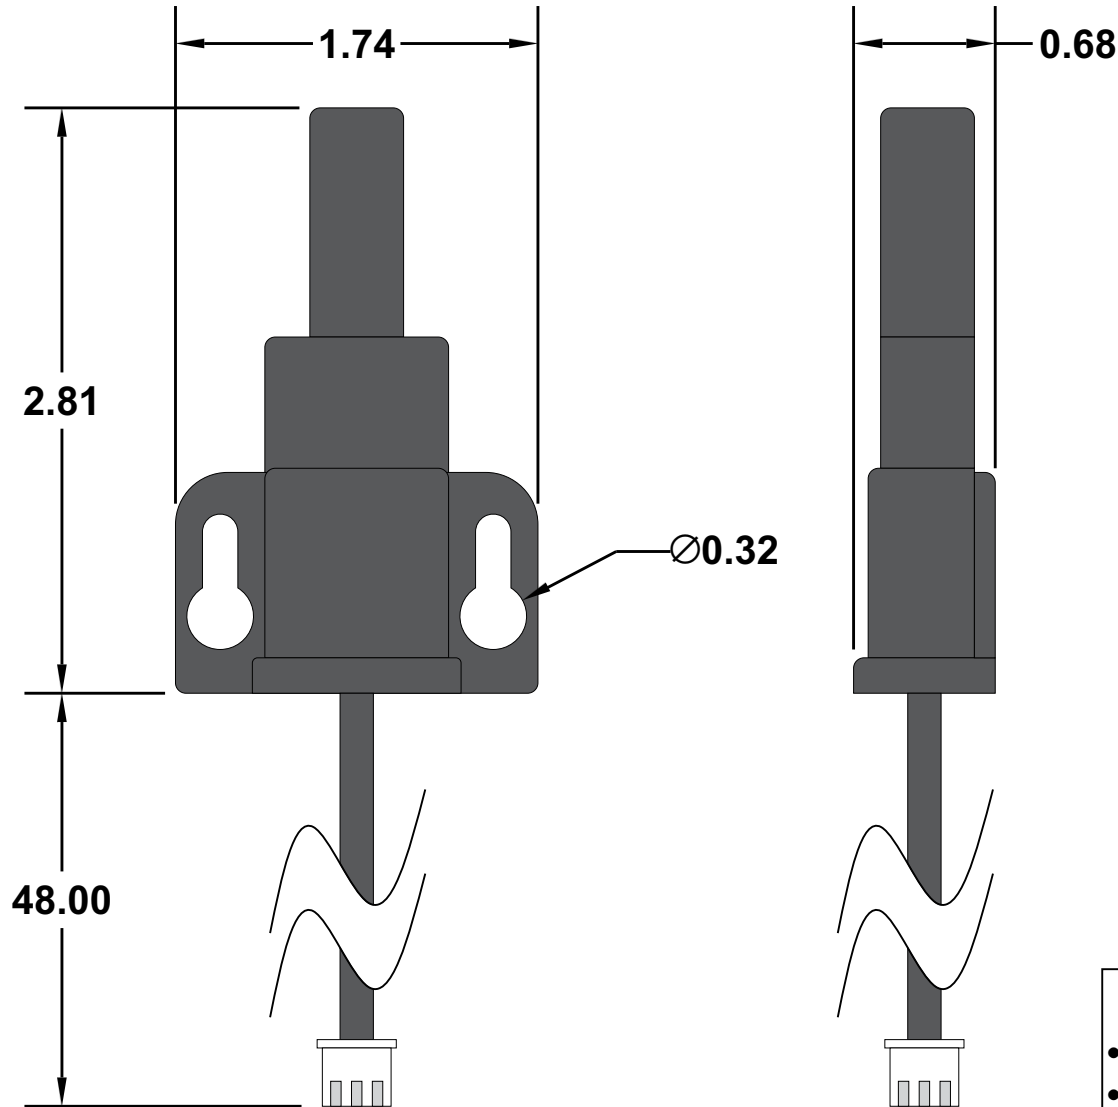

www.gamainc.com

Specifications

- Operates at 340MHz
- Cable is 4 feet (48 inches) long

Drawn By: KEG

Information contained herein is proprietary information of GAMA Electronics Inc. The dissemination use or duplication of this information, for any purpose other than that for which the information is provided, is prohibited except by express written permission.

All dimensions are in inches and have a +/- .015" tolerance unless otherwise specified.

Rev: 0

Pg. 1 of 1

Release Date: 08/03/18

Third Angle Projection