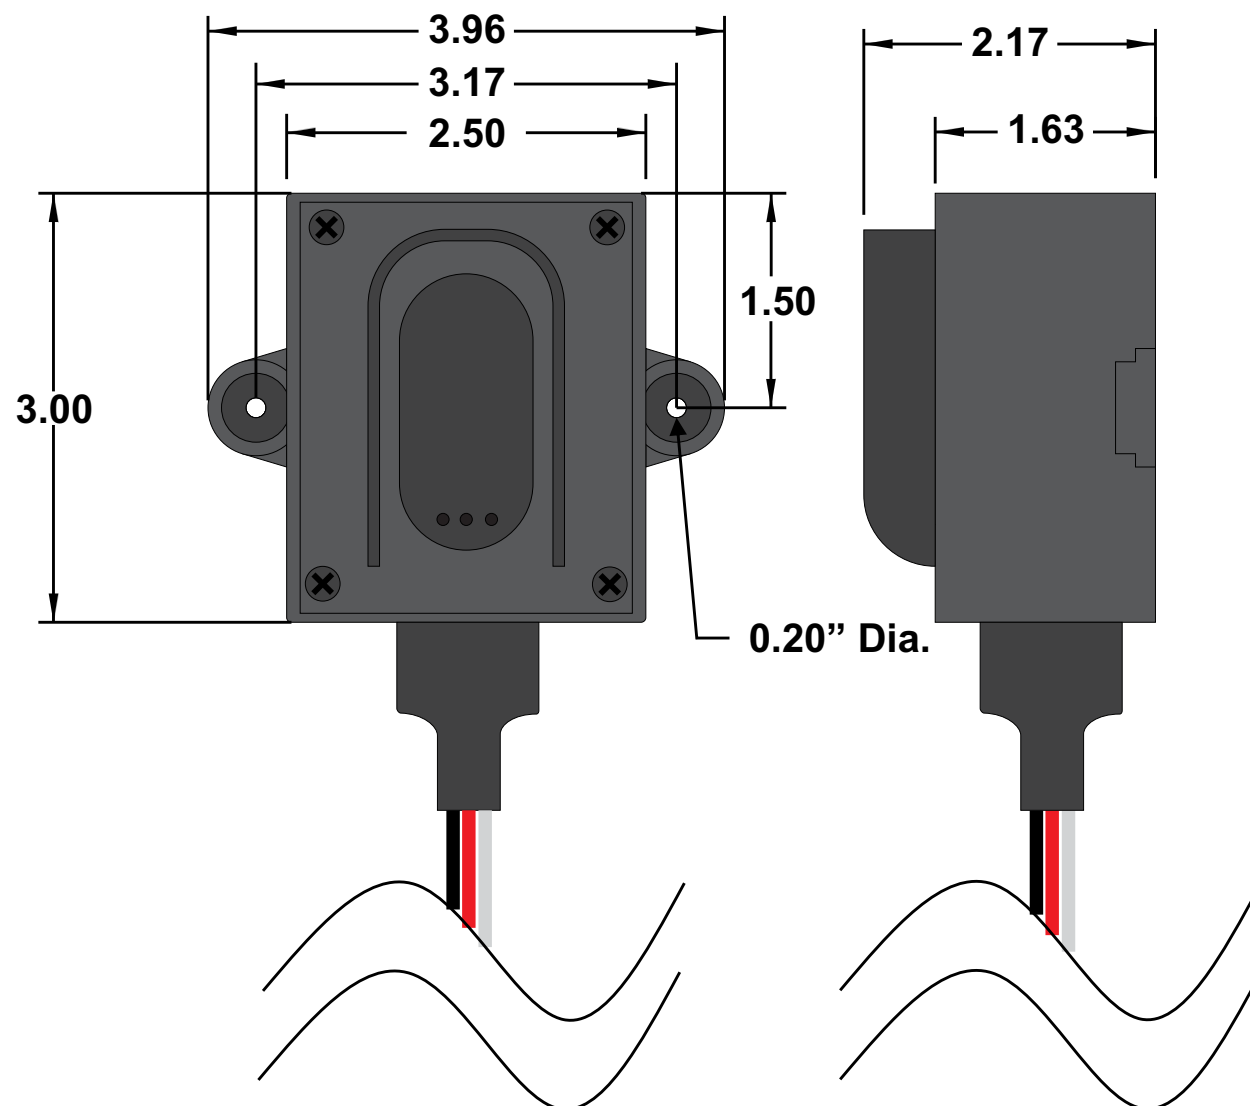

# P12001-3-MOM

Waterproof Rocker Switch, 30A 3-Position  
Momentary On-Off-Momentary On

<https://www.gamainc.com/product/p12001-3-mom/>

## Specifications

- **Circuit Code: Double Pole Double Throw (On)-Off-(On)**
- **( ) Denotes Momentary**
- **Rating: 30A 12VDC**
- **Waterproof to IP-66**
- **Wires Leads all 12" Long**
- **•White Wire: Common**

All dimensions are in inches and have a +/- .015" tolerance unless otherwise specified.

Rev: 0

Pg. 1 of 1

Release Date: 07/18/18

Third Angle Projection