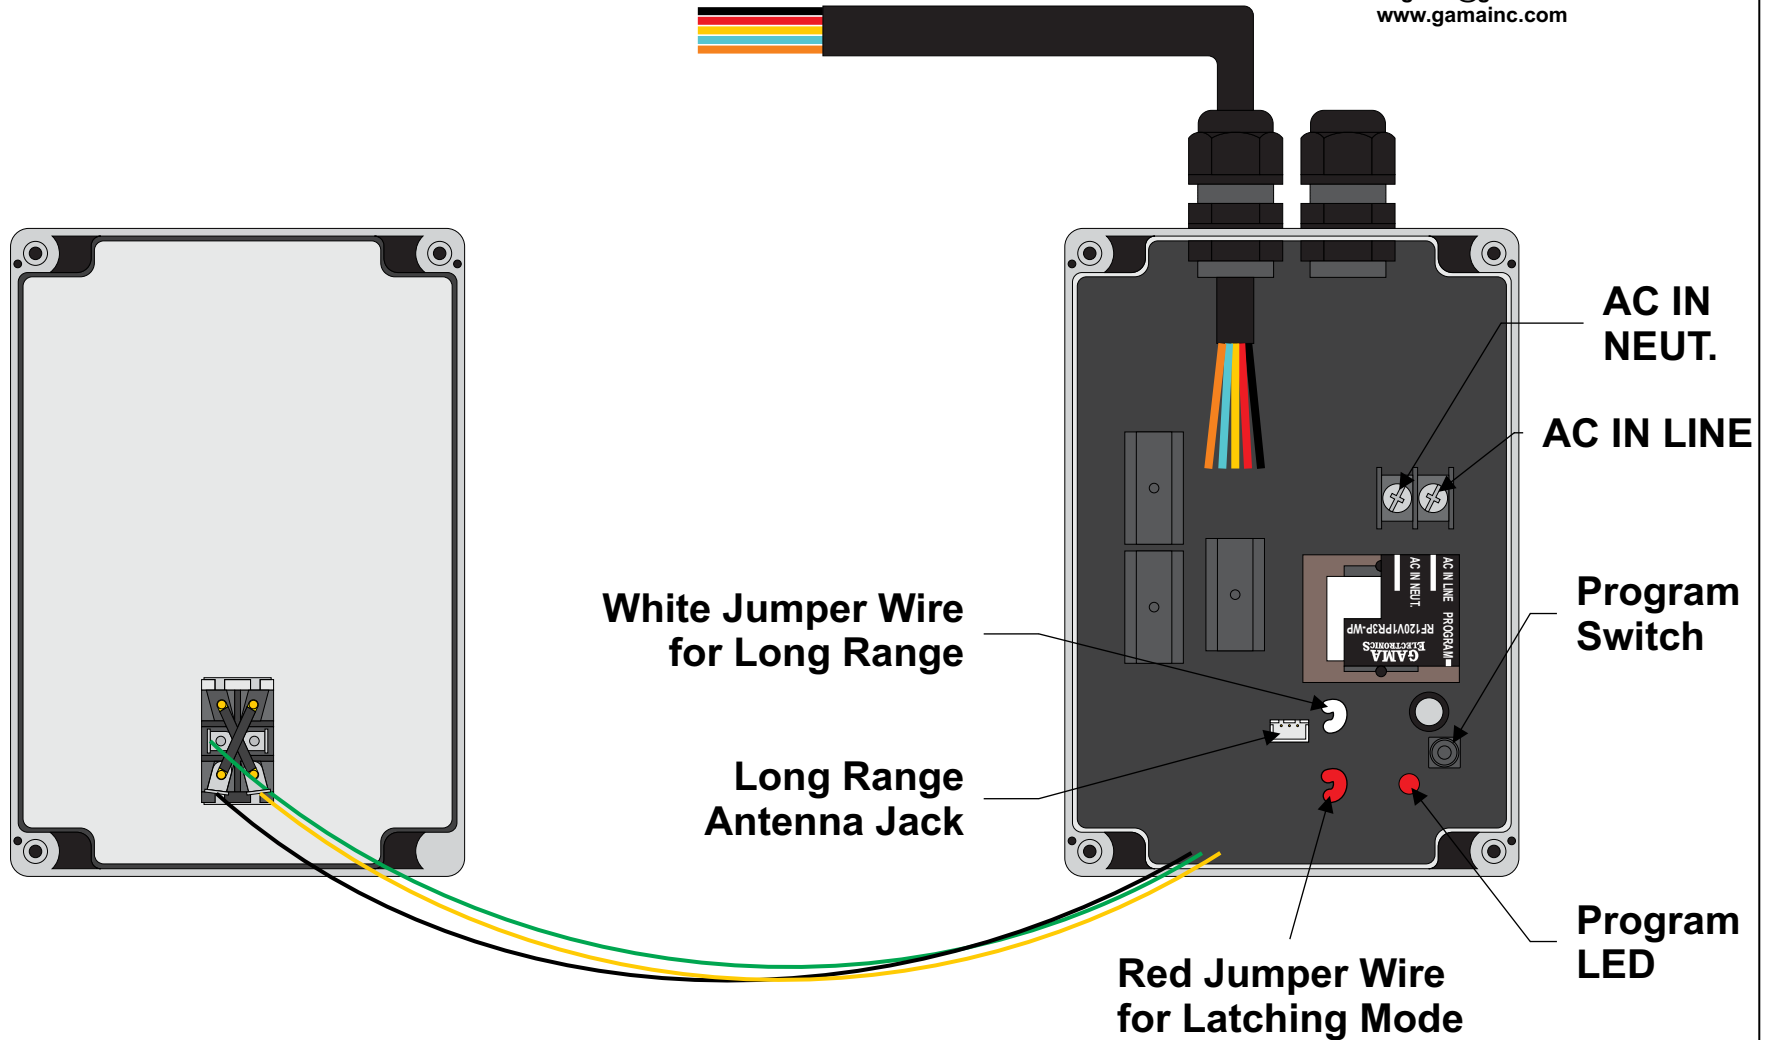

RF120V-1PR3P-WP

RF Remote Control System for 120VAC
Pendant Controlled Hoists and Winches

<https://www.gamainc.com/product/rf120v-1pr3p-wp/>

GAMA ELECTRONICS

P.O. Box 1488, Crystal Lake, IL 60039

Phone: 815-356-9600

Fax: 815-356-9603

Email: gama@gamainc.com

www.gamainc.com

Drawn By: KEG

Information contained herein is proprietary information of GAMA Electronics Inc. The dissemination use or duplication of this information, for any purpose other than that for which the information is provided, is prohibited except by express written permission.

All dimensions are in inches and have a +/- .015" tolerance unless otherwise specified.

Rev: A

Release Date:
07/30/18

Pg. 4 of 6

Third Angle Projection