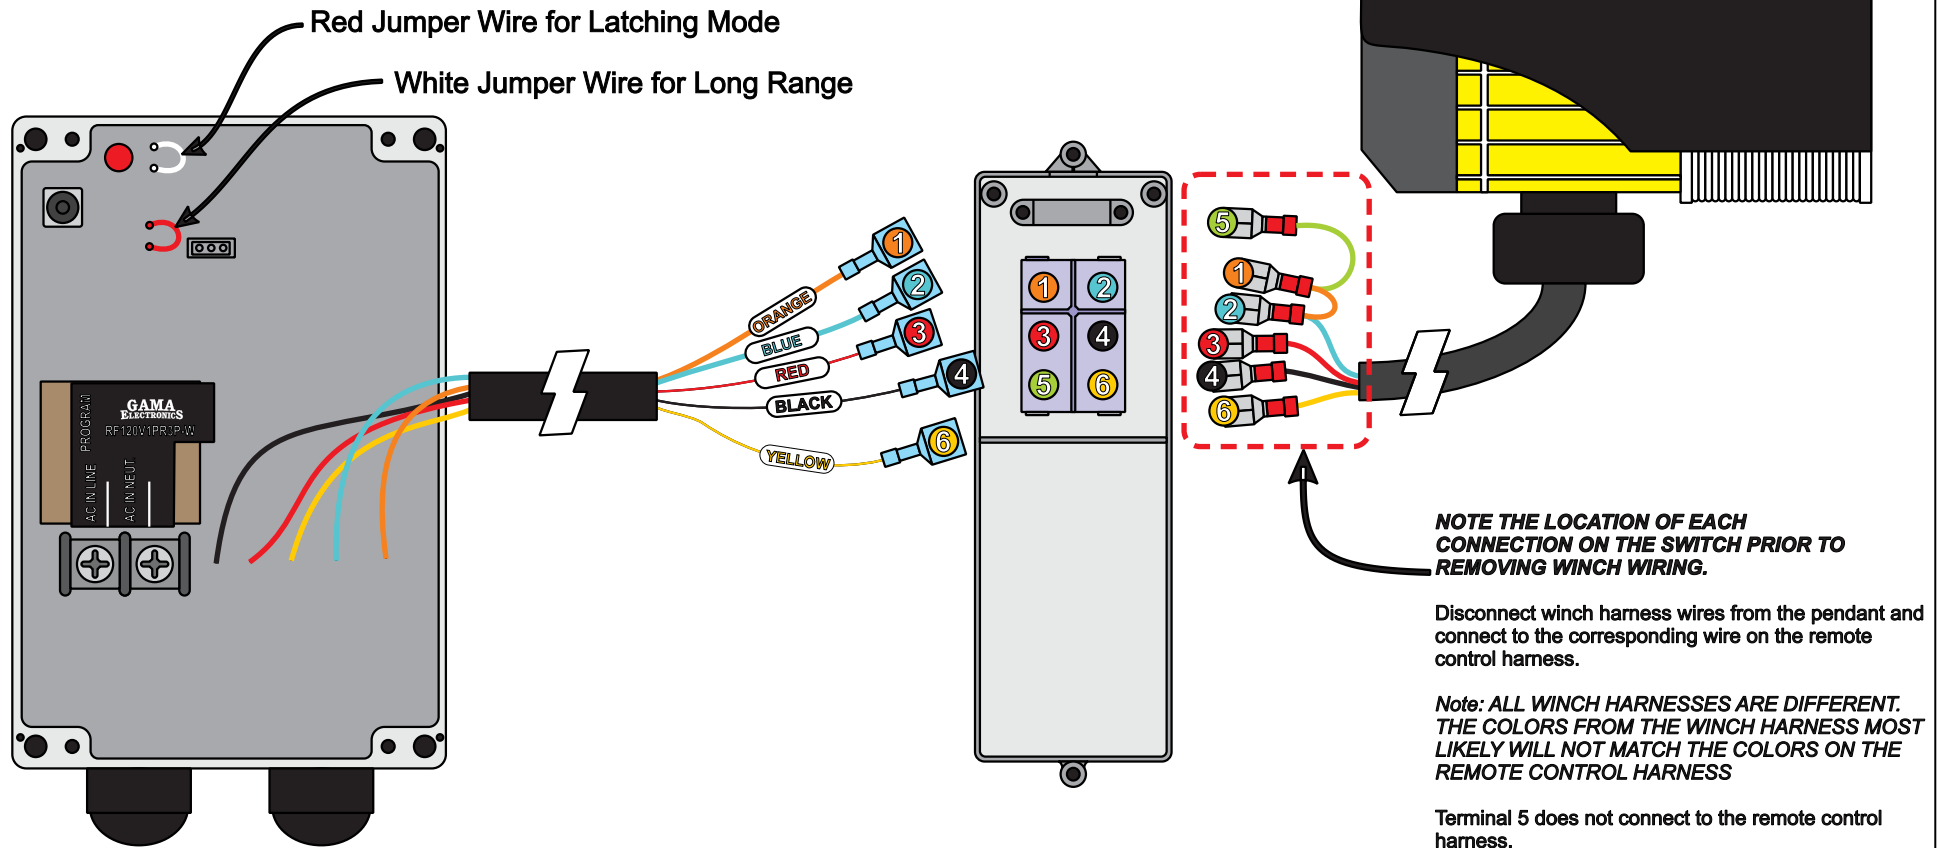

RF120V-1PR3P-WP

RF Remote Control System for 120VAC
Pendant Controlled Hoists and Winches

<https://www.gamainc.com/product/rf120v-1pr3p-wp/>

RF120V1PR3P-WP Pendant Wiring for
Winches Without Capacitor in Pendant

GAMA ELECTRONICS

P.O. Box 1488, Crystal Lake, IL 60039

Phone: 815-356-9600

Fax: 815-356-9603

Email: gama@gamainc.com

www.gamainc.com

Drawn By: KEG

Information contained herein is proprietary information of GAMA Electronics Inc. The dissemination use or duplication of this information, for any purpose other than that for which the information is provided, is prohibited except by express written permission.

All dimensions are in inches and have a +/- .015" tolerance unless otherwise specified.

Rev: A

Release Date:
07/30/18

Pg. 5 of 6

Third Angle Projection