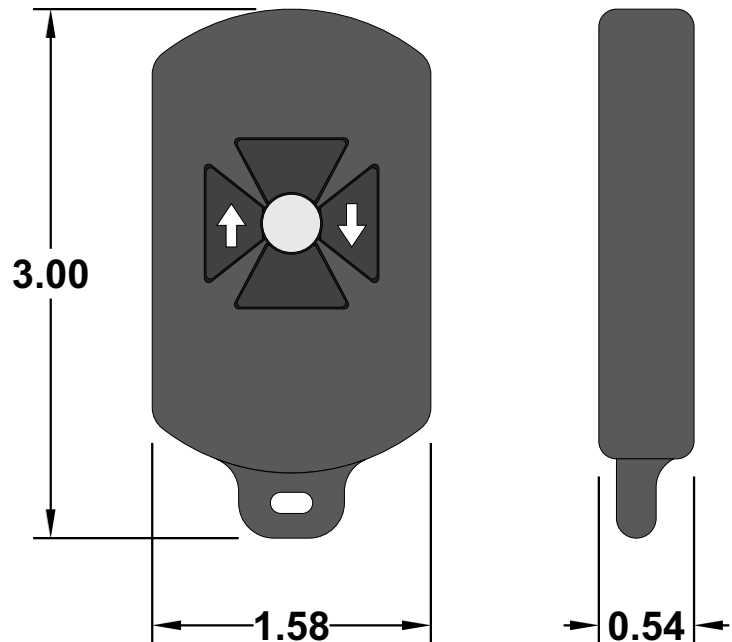

RF120V-1PR3P-WP

RF Remote Control System for 120VAC
Pendant Controlled Hoists and Winches

<https://www.gamainc.com/product/rf120v-1pr3p-wp/>

GAMA ELECTRONICS

P.O. Box 1488, Crystal Lake, IL 60039

Phone: 815-356-9600

Fax: 815-356-9603

Email: gama@gamainc.com

www.gamainc.com

2-Button Waterproof Transmitter

www.gamainc.com/product/kf340-2wp/

Included with waterproof transmitter
option