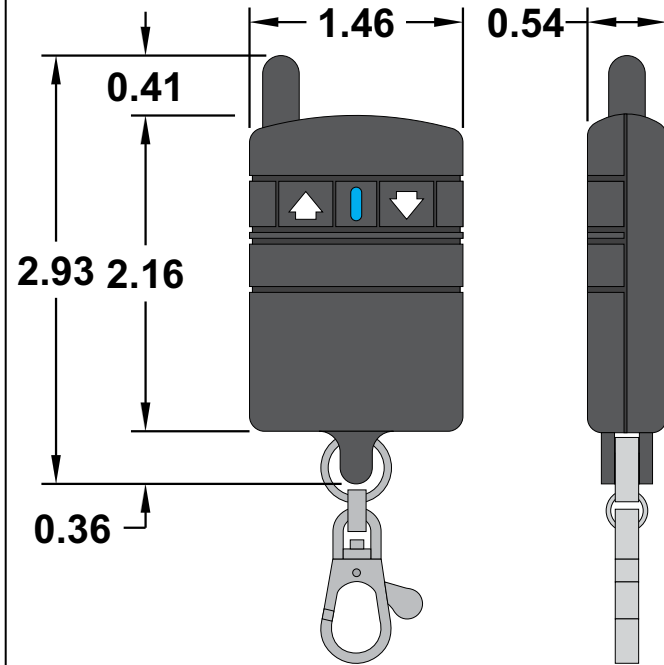

RF120V-1PR3P-WP

RF Remote Control System for 120VAC
Pendant Controlled Hoists and Winches

<https://www.gamainc.com/product/rf120v-1pr3p-wp/>

GAMA ELECTRONICS

P.O. Box 1488, Crystal Lake, IL 60039

Phone: 815-356-9600

Fax: 815-356-9603

Email: gama@gamainc.com

www.gamainc.com

2-Button Keyfob Transmitter

www.gamainc.com/product/kf340-2/

Included with standard transmitter
option