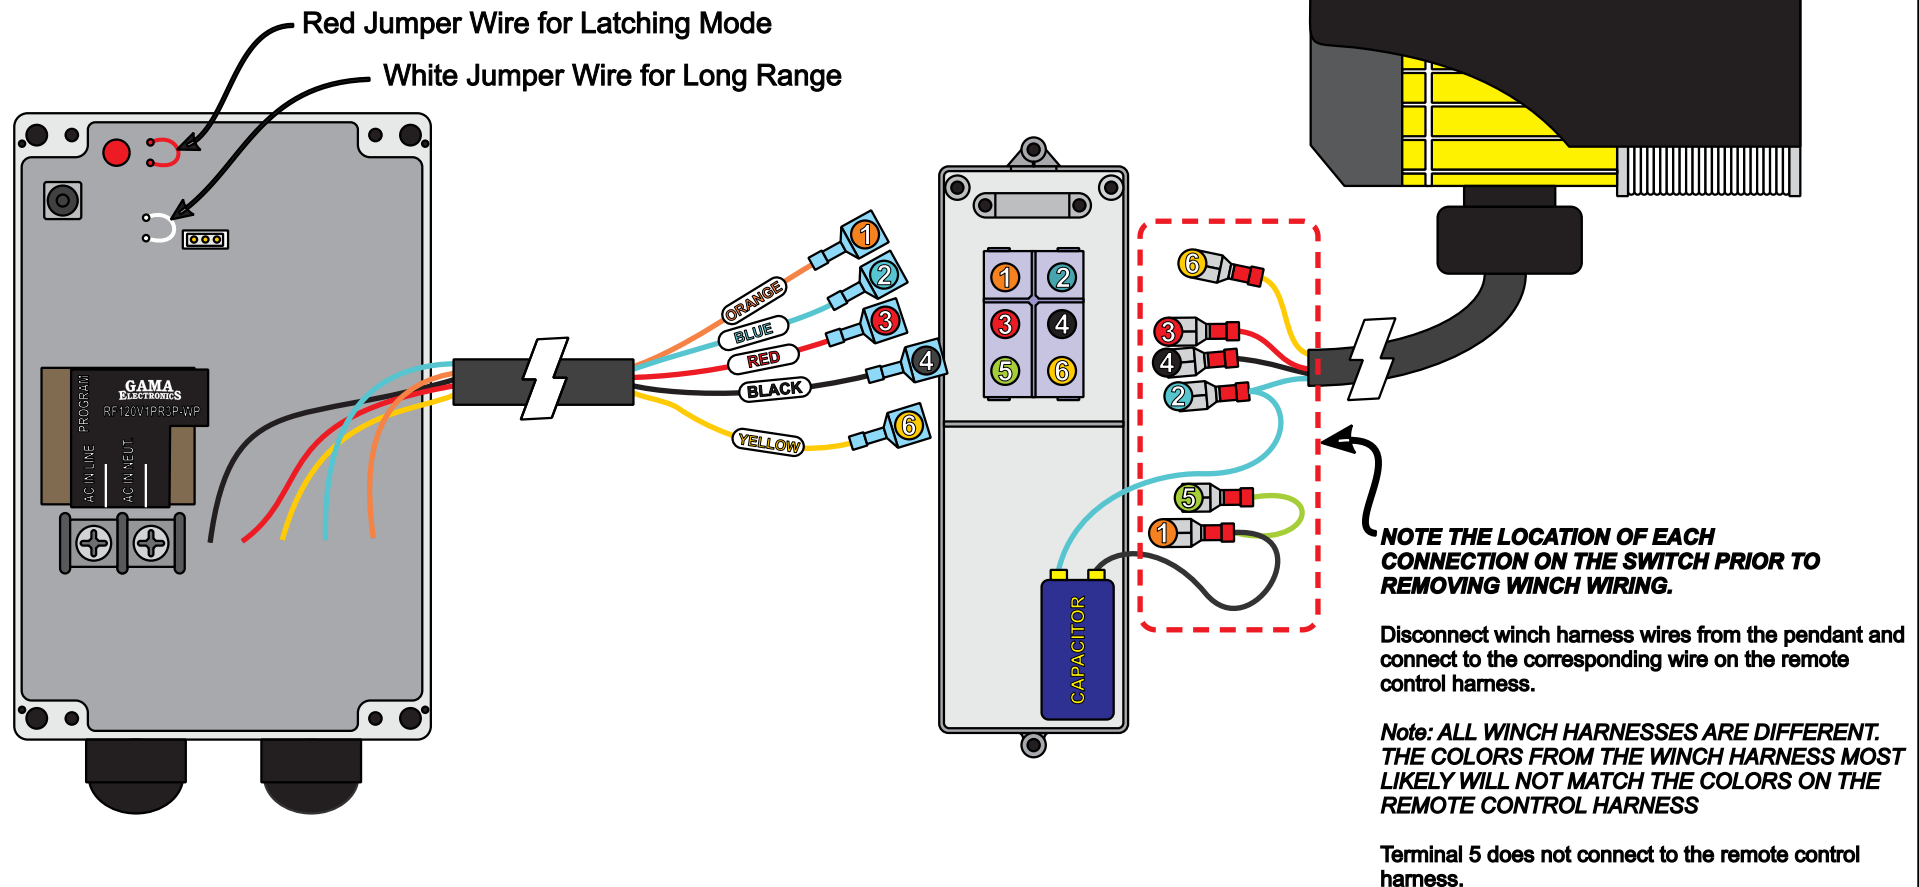

RF120V-1PR3P-WP

RF Remote Control System for 120VAC
Pendant Controlled Hoists and Winches

<https://www.gamainc.com/product/rf120v-1pr3p-wp/>

RF120V1PR3P-WP Pendant Wiring for
Winches With Capacitor in Pendant

GAMA ELECTRONICS

P.O. Box 1488, Crystal Lake, IL 60039

Phone: 815-356-9600

Fax: 815-356-9603

Email: gama@gamainc.com

www.gamainc.com

Drawn By: KEG

Information contained herein is proprietary information of GAMA Electronics Inc. The dissemination use or duplication of this information, for any purpose other than that for which the information is provided, is prohibited except by express written permission.

All dimensions are in inches and have a +/- .015" tolerance unless otherwise specified.

Rev: A

Release Date:
07/30/18

Pg. 5 of 6

Third Angle Projection