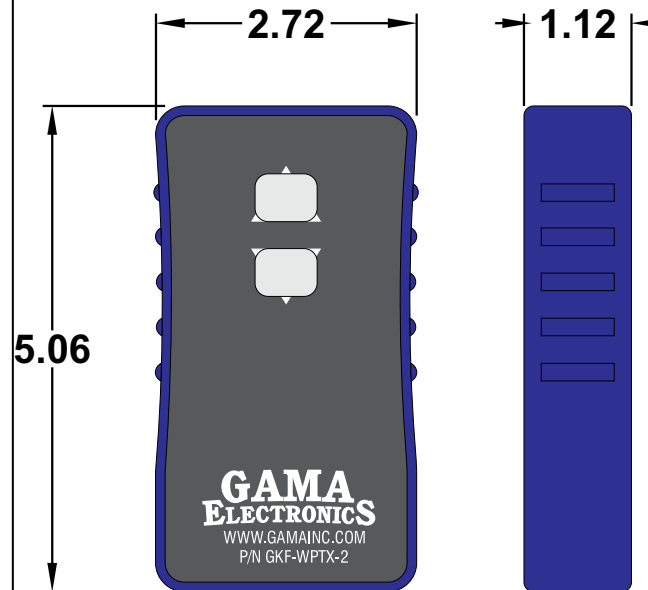

2-Button Rechargeable Transmitter

www.gamainc.com/product/gkf-wptx-2/

Included with rechargeable transmitter
option

Drawn By: KEG

Information contained herein is proprietary information of GAMA Electronics Inc. The dissemination use or duplication of this information, for any purpose other than that for which the information is provided, is prohibited except by express written permission.

All dimensions are in inches and have a +/- .015" tolerance unless otherwise specified.

Rev: A

Release Date:
07/30/18

Pg. 3 of 6

Third Angle Projection