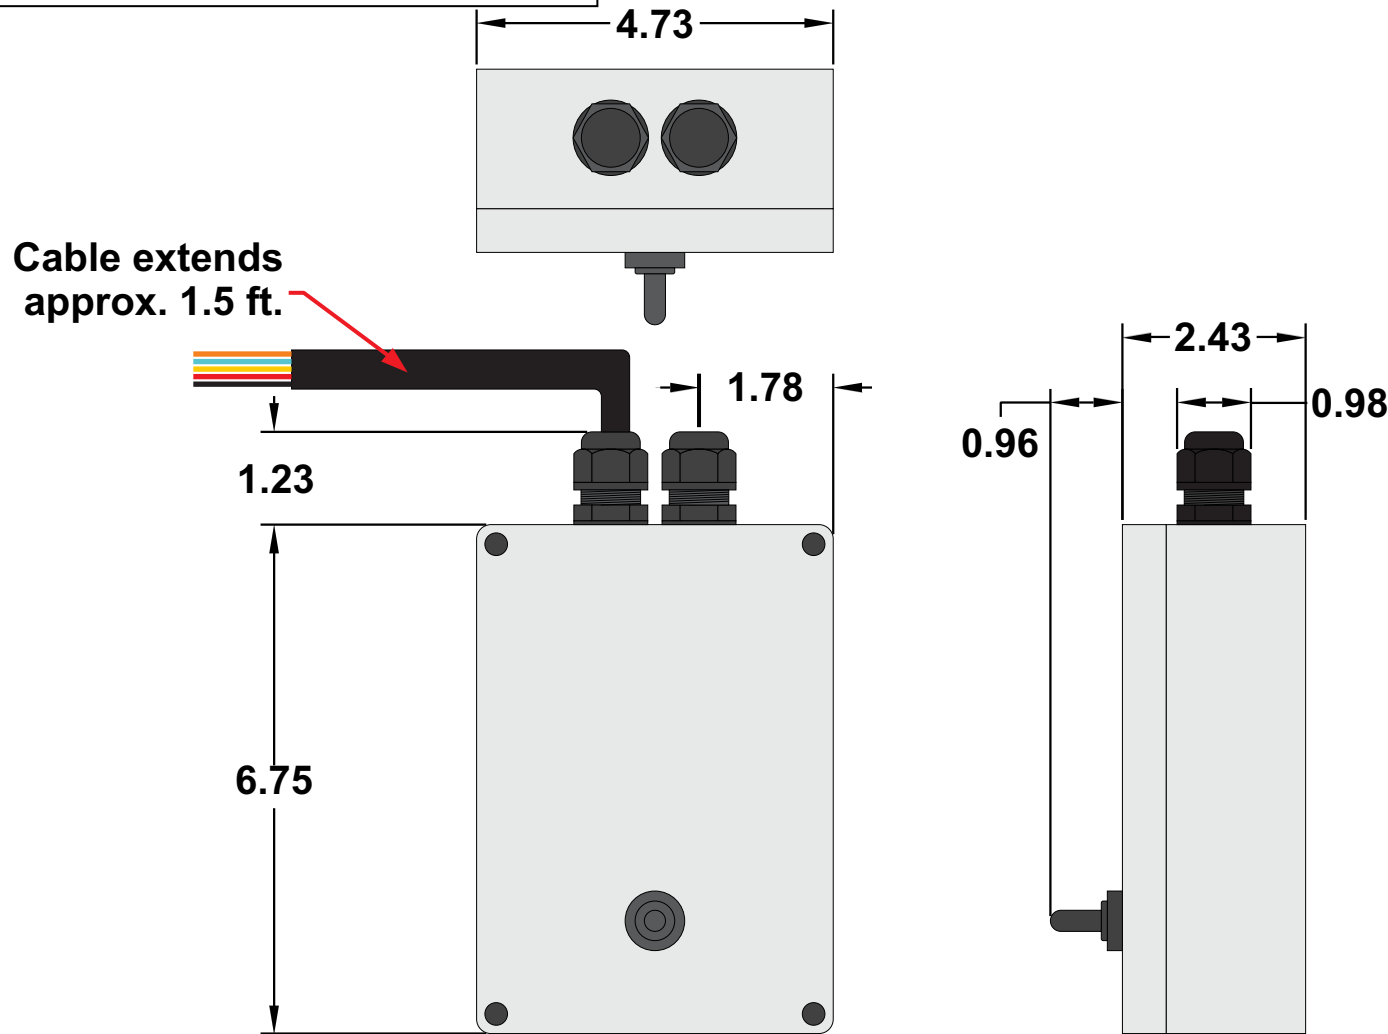

RF120V-1PR3P-WP

RF Remote Control System for 120VAC
Pendant Controlled Hoists and Winches

<https://www.gamainc.com/product/rf120v-1pr3p-wp/>

RF120V-1PR3P-WP Receiver Dimensions

GAMA ELECTRONICS

P.O. Box 1488, Crystal Lake, IL 60039