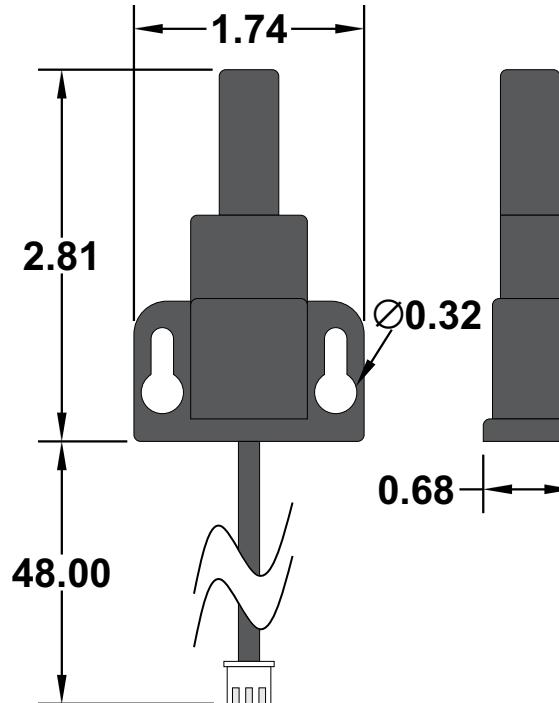

Long Range Antenna

www.gamainc.com/product/lra-340/

Included with long range option

Available Accessories

- Extra 2-Button Keyfob Transmitters (KF340-2)
- Extra 2-Button Waterproof Transmitters (KF340-2WP)
- Extra 2-Button Rechargeable Transmitters (GKF-WPTX-2)
- Extra Long Range Antenna (LRA-340)
- Package of 6 A23 12V Alkaline Batteries for Transmitters (A23-6)

Drawn By: KEG

Information contained herein is proprietary information of GAMA Electronics Inc. The dissemination use or duplication of this information, for any purpose other than that for which the information is provided, is prohibited except by express written permission.

All dimensions are in inches and have a +/- .015" tolerance unless otherwise specified.

Rev: A

Pg. 2 of 6

Release Date:
07/30/18

Third Angle Projection