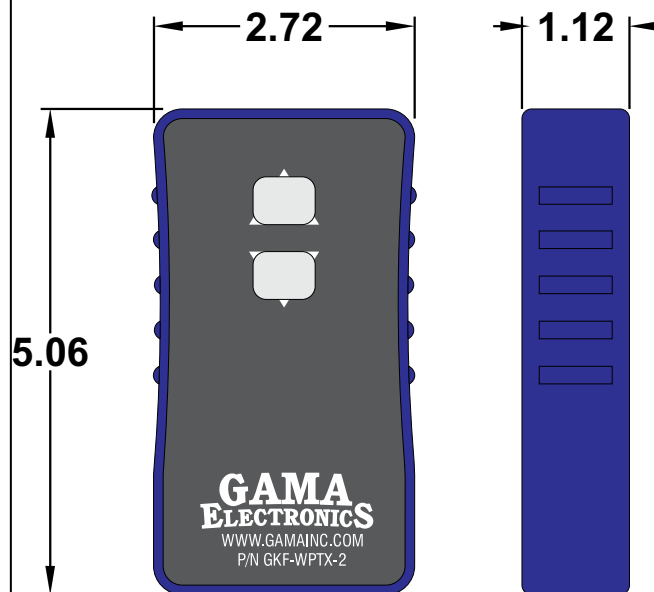

2-Button Rechargeable Transmitter

www.gamainc.com/product/gkf-wptx-2/

Included with rechargeable transmitter
option

Drawn By: KEG

Information contained herein is proprietary information of GAMA Electronics Inc. The dissemination use or duplication of this information, for any purpose other than that for which the information is provided, is prohibited except by express written permission.

All dimensions are in inches and have a +/- .015" tolerance unless otherwise specified.

Rev: 0

Release Date:
07/31/18

Pg. 3 of 5

Third Angle Projection