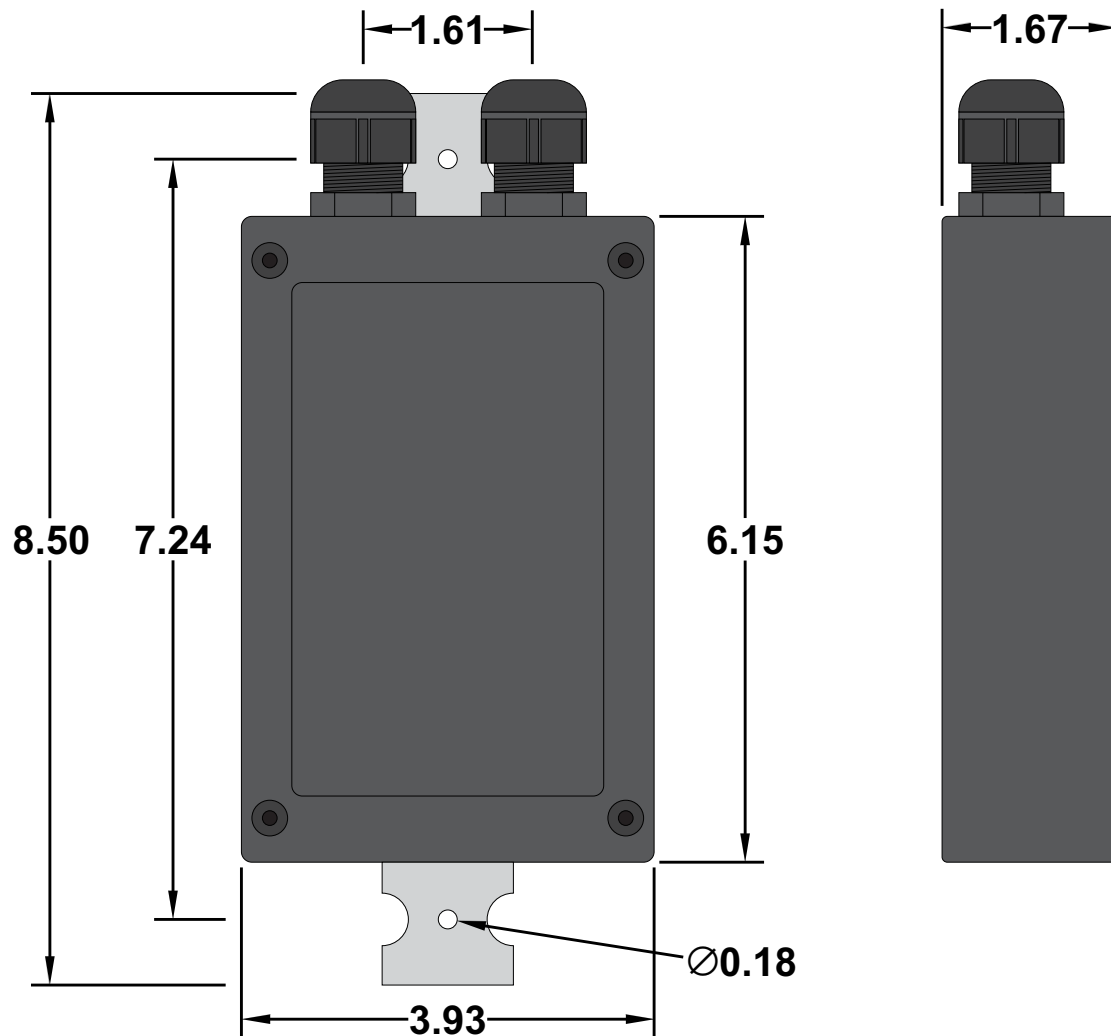

RF120V-2WP

RF Remote Control System, 120VAC On-Off
Or AC Motor Reversing

<https://www.gamainc.com/product/rf120v-2wp/>

RF120V-2WP Receiver Dimensions

GAMA ELECTRONICS

P.O. Box 1488, Crystal Lake, IL 60039

Phone: 815-356-9600