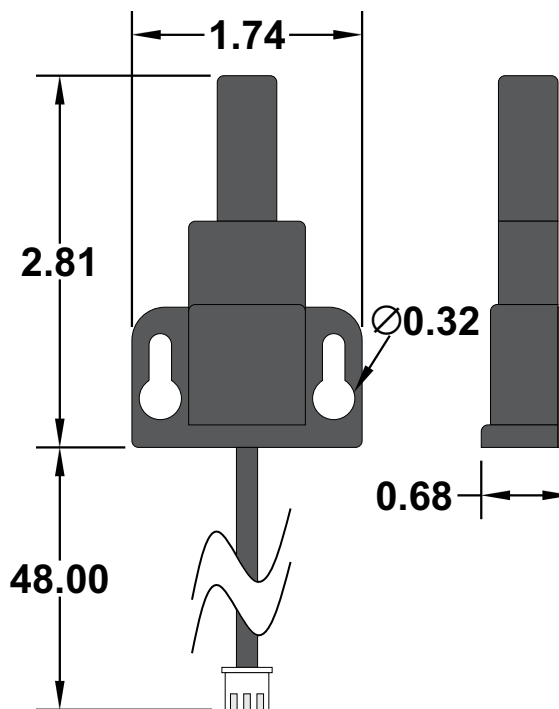

Long Range Antenna

www.gamainc.com/product/lra-340/

Included with long range option

Available Accessories

- Extra 2-Button Keyfob Transmitters (KF340-2)
- Extra 2-Button Waterproof Transmitters (KF340-2WP)
- Extra 2-Button Rechargeable Transmitters (GKF-WPTX-2)
- Extra Long Range Antenna (LRA-340)
- Package of 6 A23 12V Alkaline Batteries for Transmitters (A23-6)

Drawn By: KEG

Information contained herein is proprietary information of GAMA Electronics Inc. The dissemination use or duplication of this information, for any purpose other than that for which the information is provided, is prohibited except by express written permission.

All dimensions are in inches and have a +/- .015" tolerance unless otherwise specified.

Rev: 0

Release Date:
07/31/18

Pg. 2 of 5

Third Angle Projection