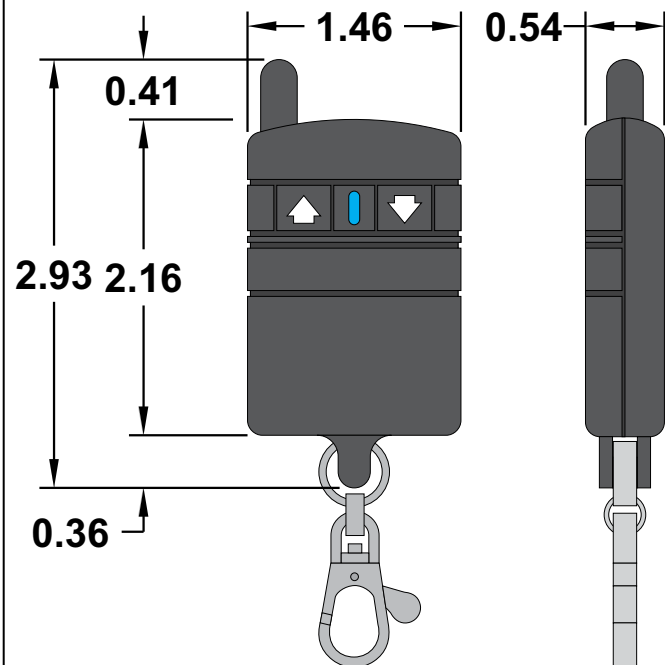

RF120V-2WP

RF Remote Control System, 120VAC On-Off
Or AC Motor Reversing

<https://www.gamainc.com/product/rf120v-2wp/>

GAMA ELECTRONICS

P.O. Box 1488, Crystal Lake, IL 60039

Phone: 815-356-9600

Fax: 815-356-9603

Email: gama@gamainc.com

www.gamainc.com

2-Button Keyfob Transmitter

www.gamainc.com/product/kf340-2/

Included with standard transmitter
option