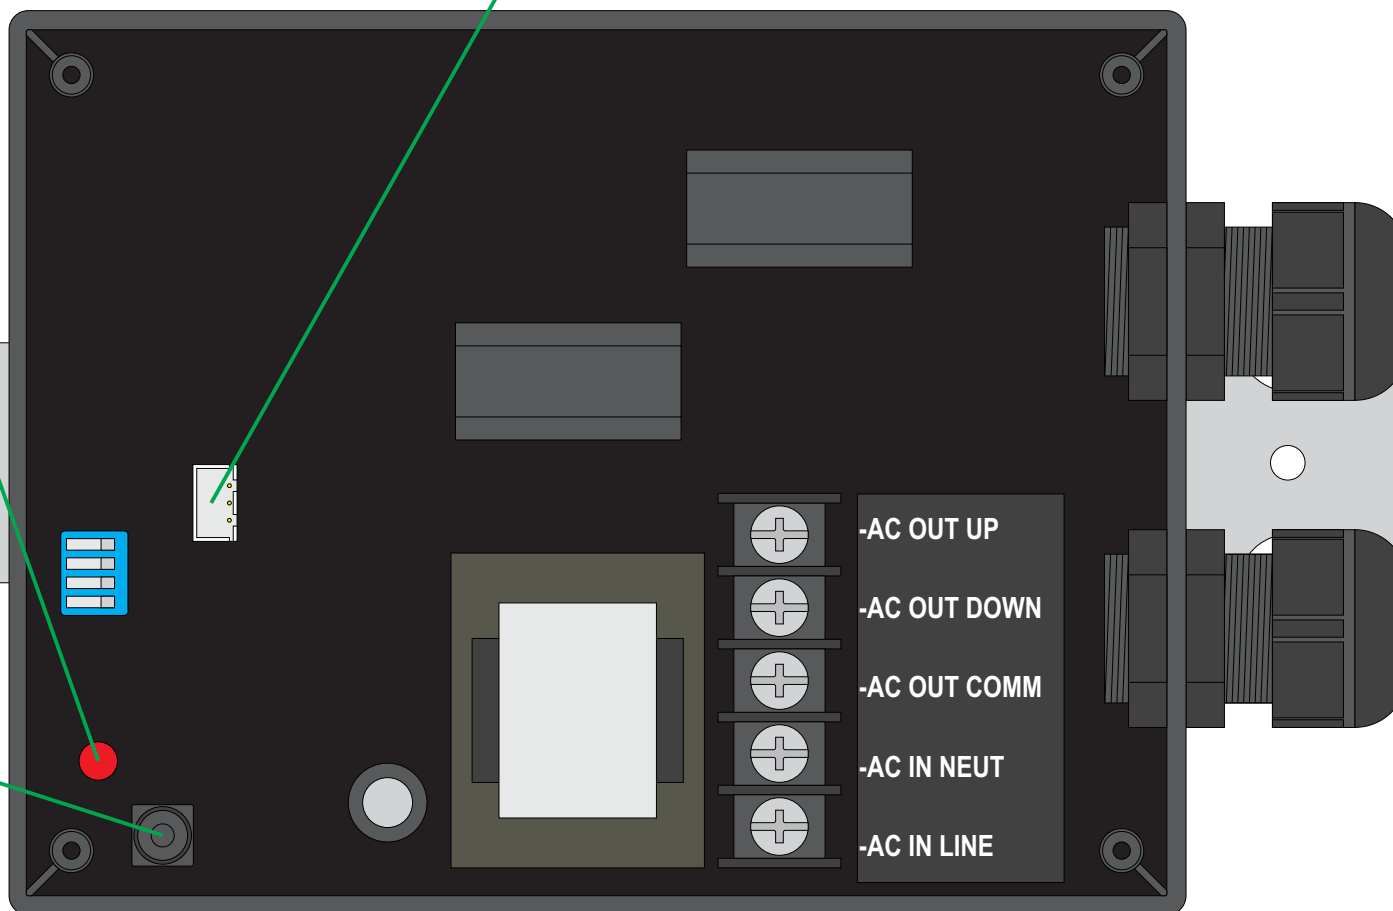

RF120V-2WP

RF Remote Control System, 120VAC On-Off
Or AC Motor Reversing

<https://www.gamainc.com/product/rf120v-2wp/>

GAMA ELECTRONICS

P.O. Box 1488, Crystal Lake, IL 60039

Phone: 815-356-9600

Fax: 815-356-9603

Email: gama@gamainc.com

www.gamainc.com

Long Range
Antenna Jack

Program
LED

Program
Switch

Drawn By: KEG

Information contained herein is proprietary information of GAMA Electronics Inc. The dissemination use or duplication of this information, for any purpose other than that for which the information is provided, is prohibited except by express written permission.

All dimensions are in inches and have a +/- .015" tolerance unless otherwise specified.

Rev: 0

Release Date:
07/31/18

Pg. 4 of 5

Third Angle Projection