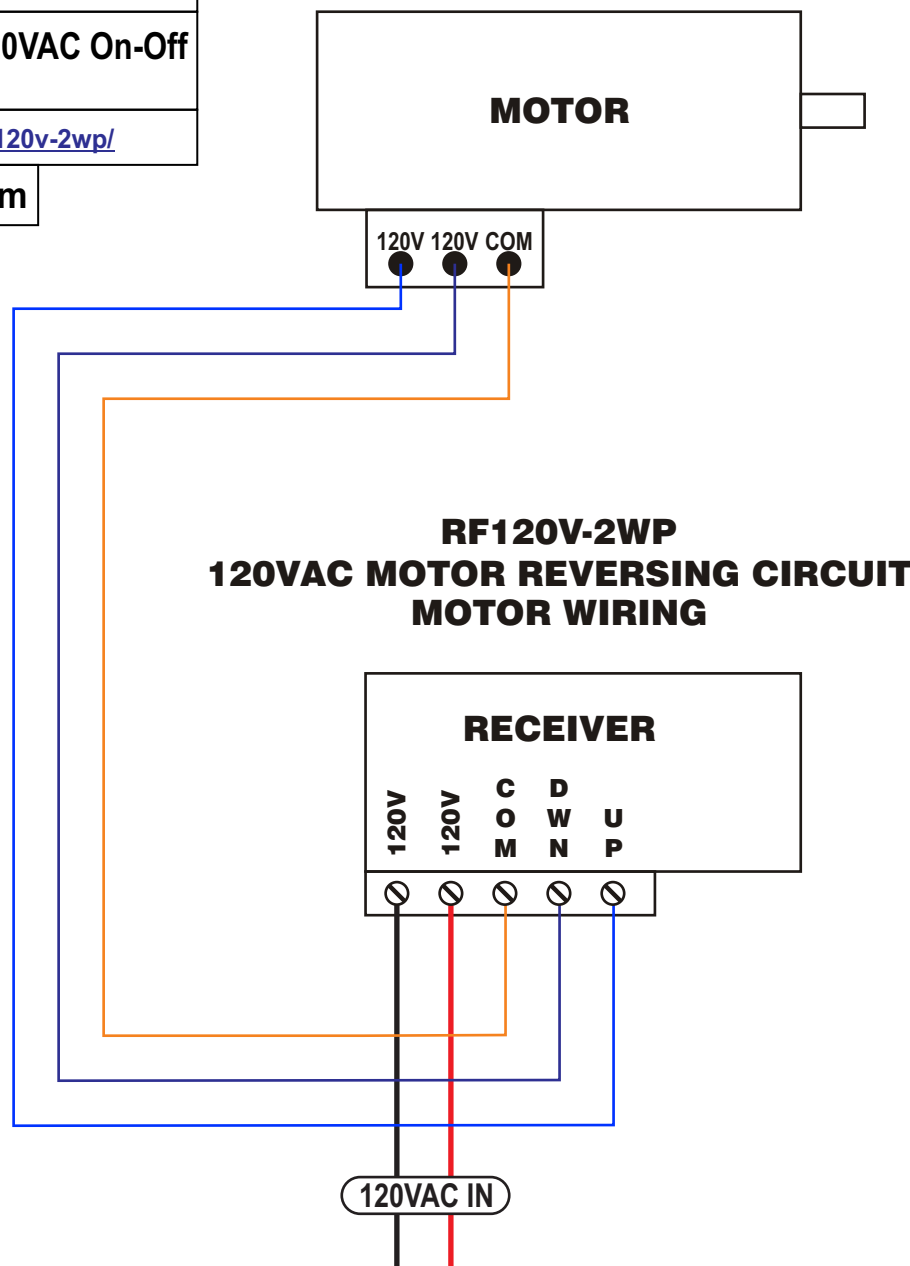

RF120V-2WP

RF Remote Control System, 120VAC On-Off
Or AC Motor Reversing

<https://www.gamainc.com/product/rf120v-2wp/>

RF120V-2WP Wiring Diagram

GAMA ELECTRONICS

P.O. Box 1488, Crystal Lake, IL 60039

Phone: 815-356-9600

Fax: 815-356-9603

Email: gama@gamainc.com

www.gamainc.com

Drawn By: KEG

Information contained herein is proprietary information of GAMA Electronics Inc. The dissemination use or duplication of this information, for any purpose other than that for which the information is provided, is prohibited except by express written permission.

All dimensions are in inches and have a +/- .015" tolerance unless otherwise specified.

Rev: 0

Release Date:
07/31/18

Pg. 5 of 5

Third Angle Projection