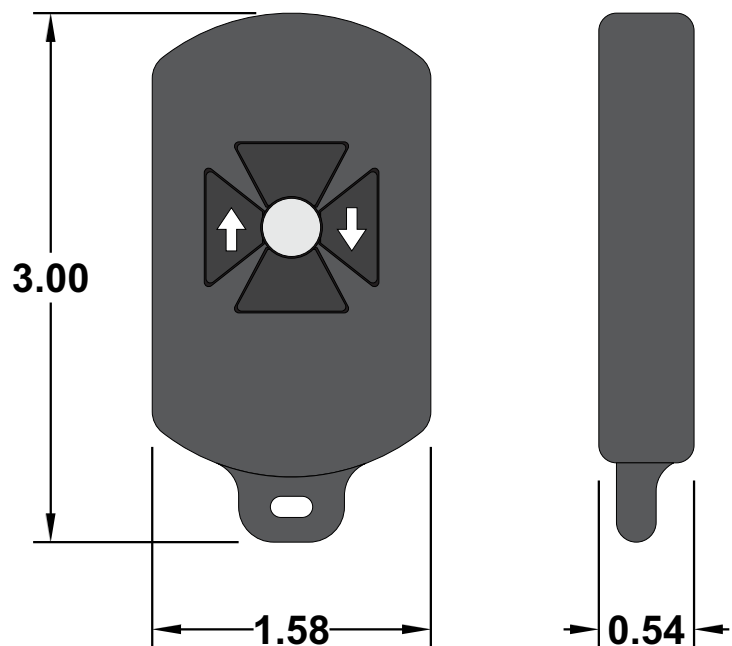

RF120V-2WP

RF Remote Control System, 120VAC On-Off
Or AC Motor Reversing

<https://www.gamainc.com/product/rf120v-2wp/>

GAMA ELECTRONICS

P.O. Box 1488, Crystal Lake, IL 60039

Phone: 815-356-9600

Fax: 815-356-9603

Email: gama@gamainc.com

www.gamainc.com

2-Button Waterproof Transmitter

www.gamainc.com/product/kf340-2wp/

Included with waterproof transmitter
option