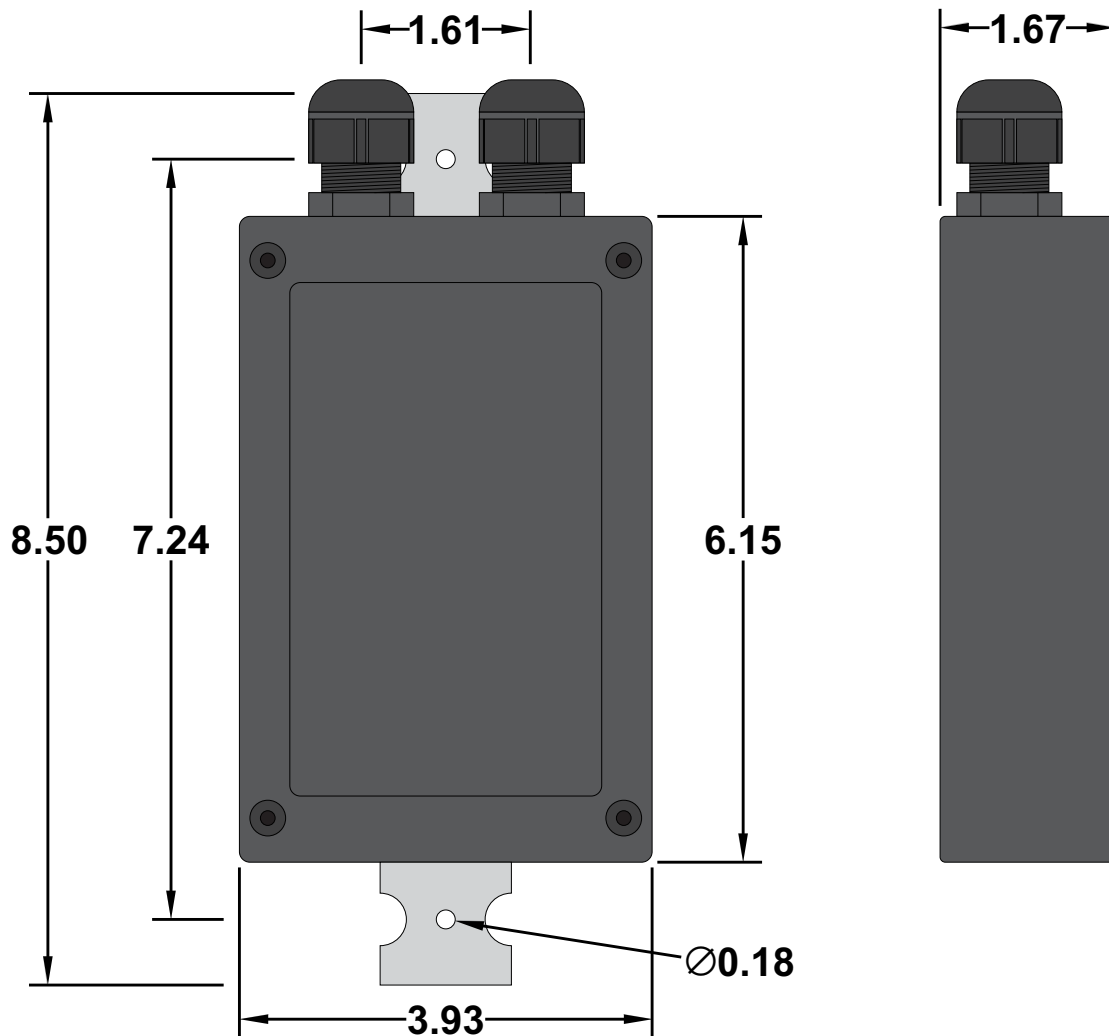

RF120V-2WP

RF Remote Control System, 120VAC On-Off
Or AC Motor Reversing

<https://www.gamainc.com/product/rf120v-2wp/>

RF120V-2WP Receiver Dimensions

GAMA ELECTRONICS

P.O. Box 1488, Crystal Lake, IL 60039

Phone: 815-365-9600