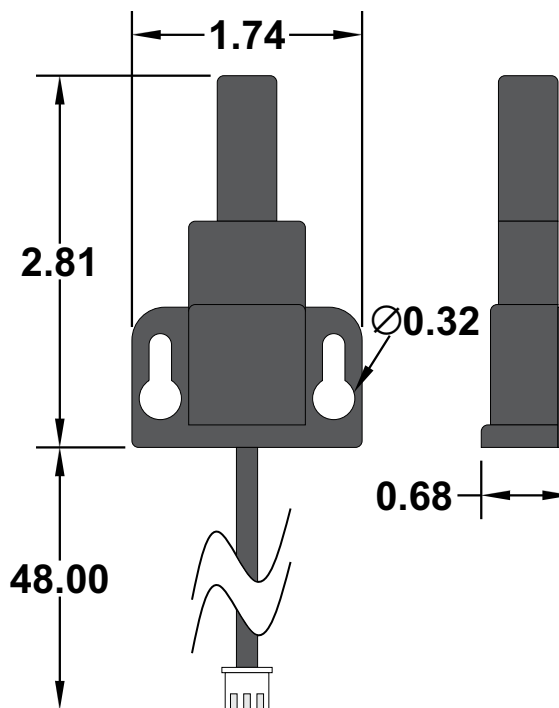

Long Range Antenna

www.gamainc.com/product/lra-340/

Included with long range option

Available Accessories

- Extra 2-Button Keyfob Transmitters (KF340-2)
- Extra 2-Button Waterproof Transmitters (KF340-2WP)
- Extra 2-Button Rechargeable Transmitters (GKF-WPTX-2)
- Extra Long Range Antenna (LRA-340)
- Package of 6 A23 12V Alkaline Batteries for Transmitters (A23-6)

Drawn By: KEG

Information contained herein is proprietary information of GAMA Electronics Inc. The dissemination use or duplication of this information, for any purpose other than that for which the information is provided, is prohibited except by express written permission.

All dimensions are in inches and have a +/- .015" tolerance unless otherwise specified.

Rev: 0

Release Date:
07/31/18

Pg. 2 of 5

Third Angle Projection