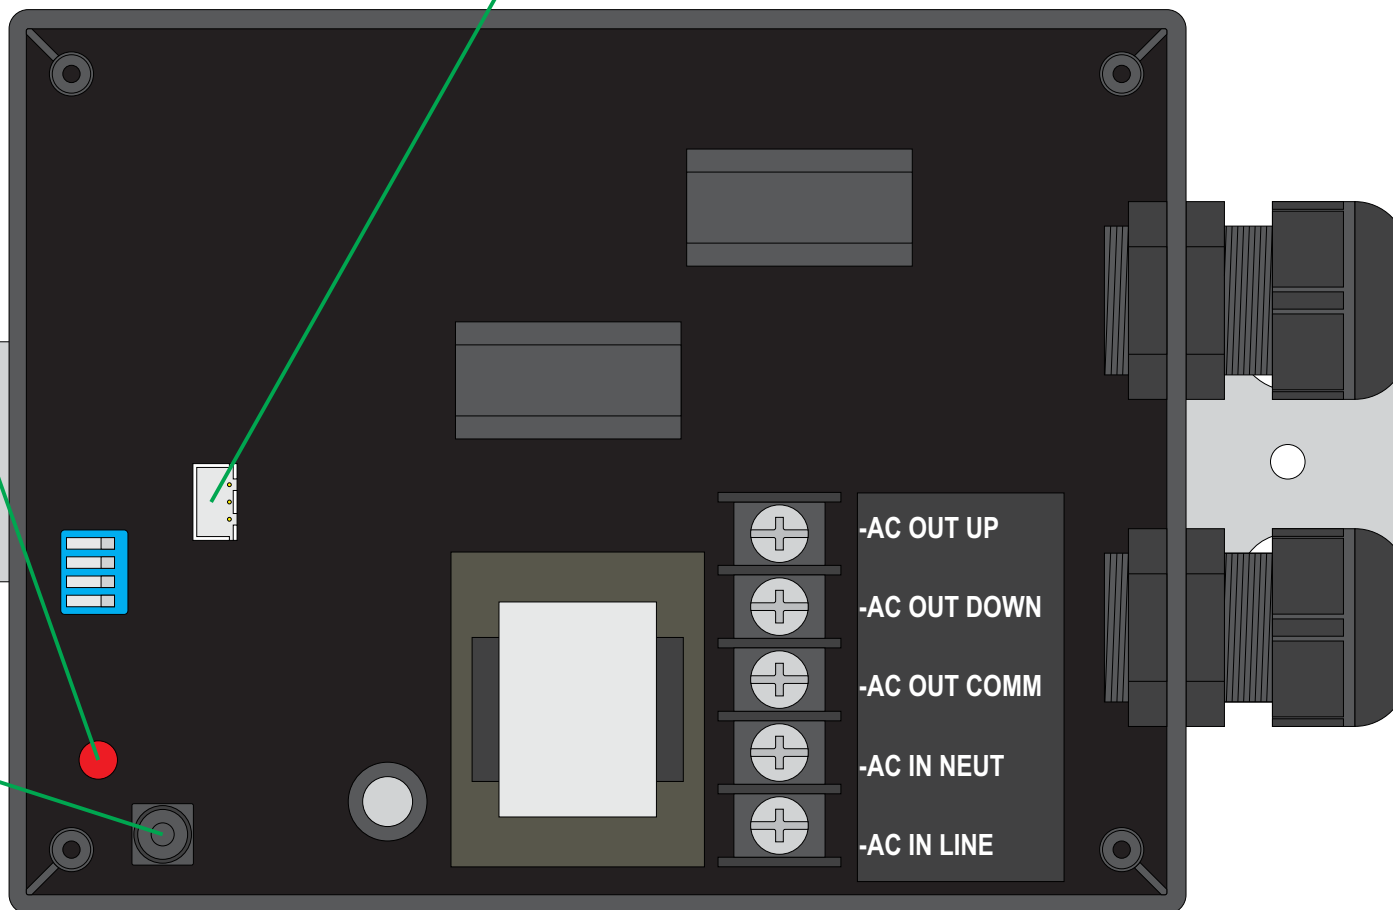

RF120V-2WP

RF Remote Control System, 120VAC On-Off
Or AC Motor Reversing

<https://www.gamainc.com/product/rf120v-2wp/>

GAMA ELECTRONICS

P.O. Box 1488, Crystal Lake, IL 60039

Phone: 815-365-9600

Fax: 815-356-9603

Email: gama@gamainc.com

www.gamainc.com

Long Range
Antenna Jack

Program
LED

Program
Switch

Drawn By: KEG

Information contained herein is proprietary information of GAMA Electronics Inc. The dissemination use or duplication of this information, for any purpose other than that for which the information is provided, is prohibited except by express written permission.

All dimensions are in inches and have a +/- .015" tolerance unless otherwise specified.

Rev: 0

Release Date:
07/31/18

Pg. 4 of 5

Third Angle Projection