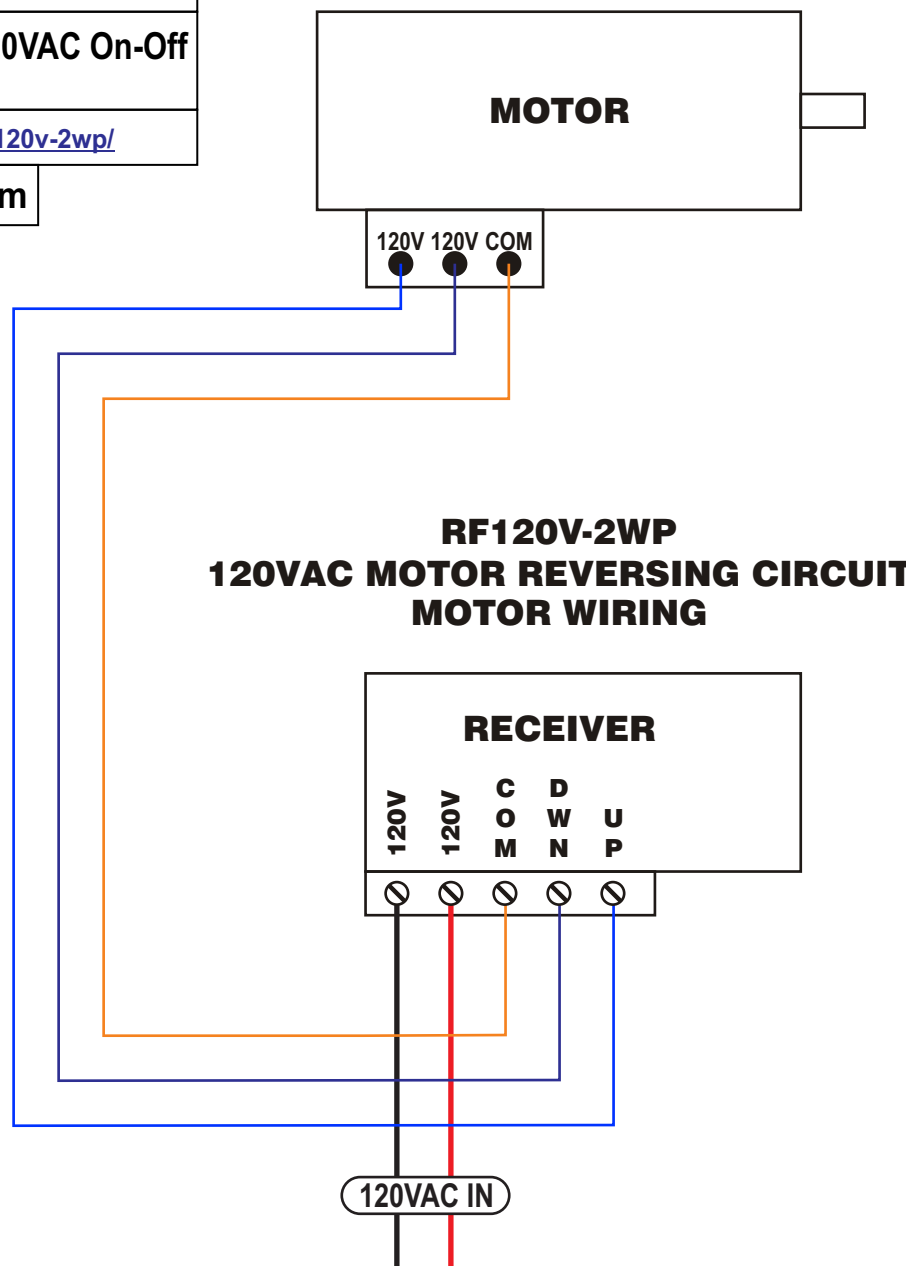

RF120V-2WP

RF Remote Control System, 120VAC On-Off
Or AC Motor Reversing

<https://www.gamainc.com/product/rf120v-2wp/>

RF120V-2WP Wiring Diagram

GAMA ELECTRONICS

P.O. Box 1488, Crystal Lake, IL 60039

Phone: 815-365-9600

Fax: 815-356-9603

Email: gama@gamainc.com

www.gamainc.com

Drawn By: KEG

Information contained herein is proprietary information of GAMA Electronics Inc. The dissemination use or duplication of this information, for any purpose other than that for which the information is provided, is prohibited except by express written permission.

All dimensions are in inches and have a +/- .015" tolerance unless otherwise specified.

Rev: 0

Release Date:
07/31/18

Pg. 5 of 5

Third Angle Projection