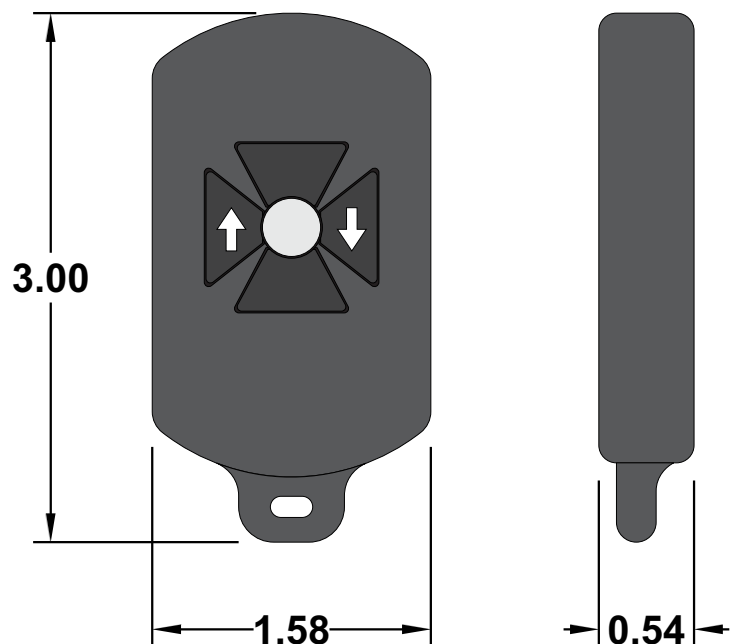

RF120V-2WP

RF Remote Control System, 120VAC On-Off
Or AC Motor Reversing

<https://www.gamainc.com/product/rf120v-2wp/>

GAMA ELECTRONICS

P.O. Box 1488, Crystal Lake, IL 60039

Phone: 815-365-9600

Fax: 815-356-9603

Email: gama@gamainc.com

www.gamainc.com

2-Button Waterproof Transmitter

www.gamainc.com/product/kf340-2wp/

Included with waterproof transmitter
option