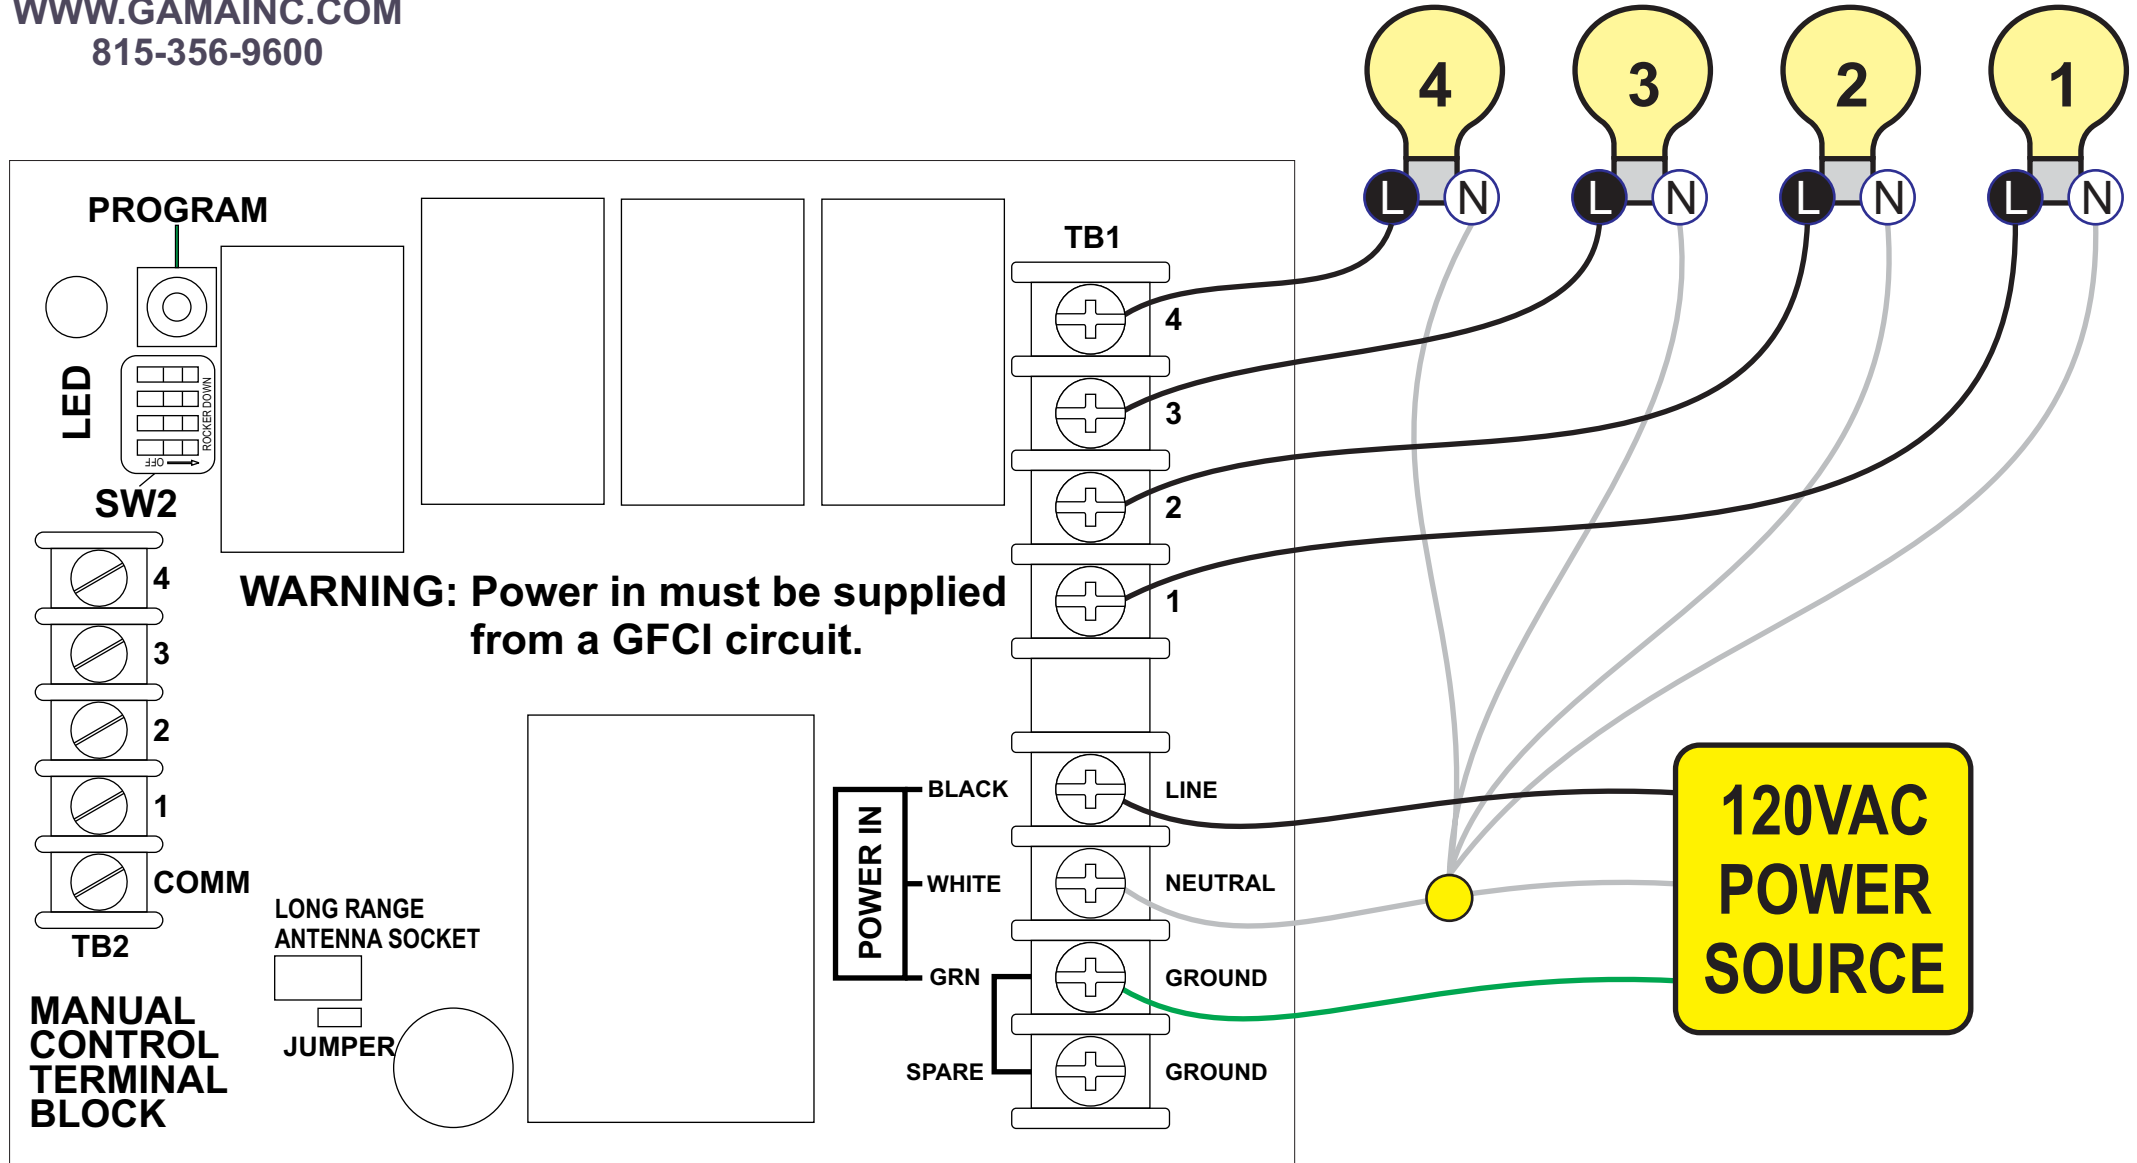

GAMA ELECTRONICS

WWW.GAMAINC.COM
815-356-9600

RF120V-4-ASL WIRING DIAGRAM