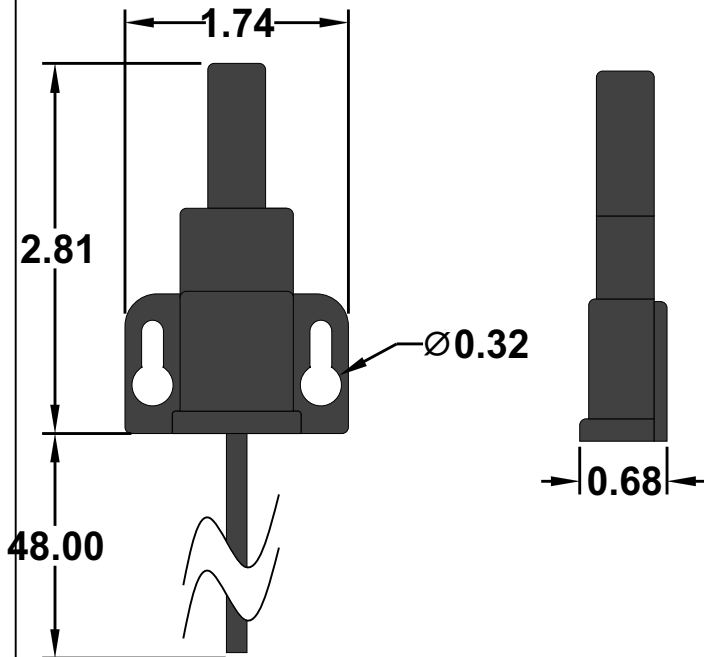

RF24V1PR-ASL

24V DC RF Remote Polarity Reverse Control with auxiliary switch leads

<https://www.gamainc.com/product/rf24v1pr-asl/>

GAMA ELECTRONICS

P.O. Box 1488, Crystal Lake, IL 60039

Phone: 815-356-9600

Fax: 815-356-9603

Email: gama@gamainc.com

www.gamainc.com

Long Range Antenna

<https://www.gamainc.com/product/lra-340/>

Included with long range option