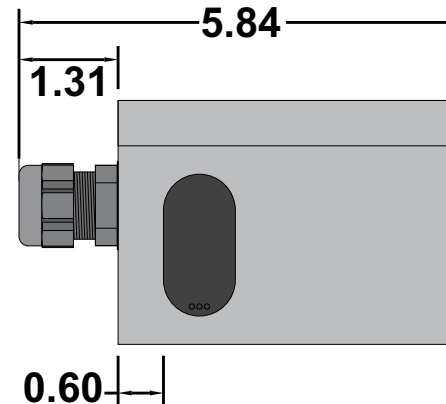

RF24V1PR-ASL

24V DC RF Remote Polarity Reverse Control with auxiliary switch leads

<https://www.gamainc.com/product/rf24v1pr-asl/>

Waterproof Enclosure

Included with waterproof enclosure option

GAMA ELECTRONICS

P.O. Box 1488, Crystal Lake, IL 60039

Phone: 815-356-9600

Fax: 815-356-9603

Email: gama@gamainc.com

www.gamainc.com

Drawn By: KEG

Information contained herein is proprietary information of GAMA Electronics Inc. The dissemination use or duplication of this information, for any purpose other than that for which the information is provided, is prohibited except by express written permission.

All dimensions are in inches and have a +/- .015" tolerance unless otherwise specified.

Rev: 0

Release Date:
05/28/20

Pg. 4 of 6

Third Angle Projection