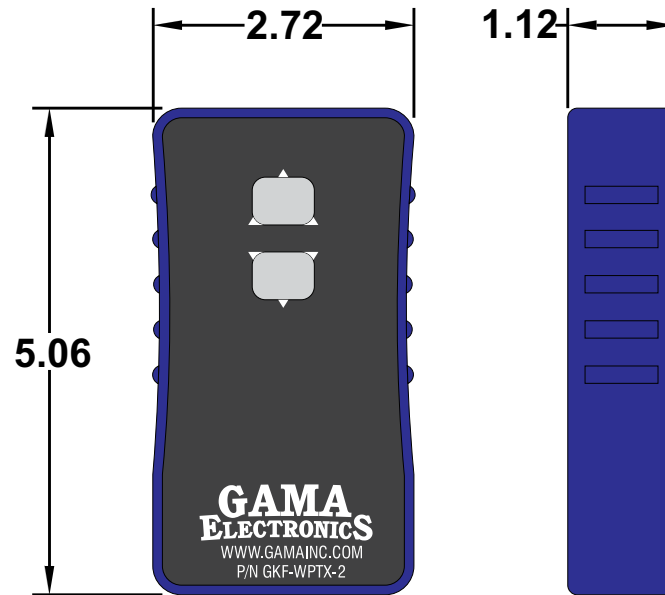

2-Button Rechargeable Transmitter

<https://www.gamainc.com/product/gkf-wptx-2/>

Included with rechargeable transmitter option