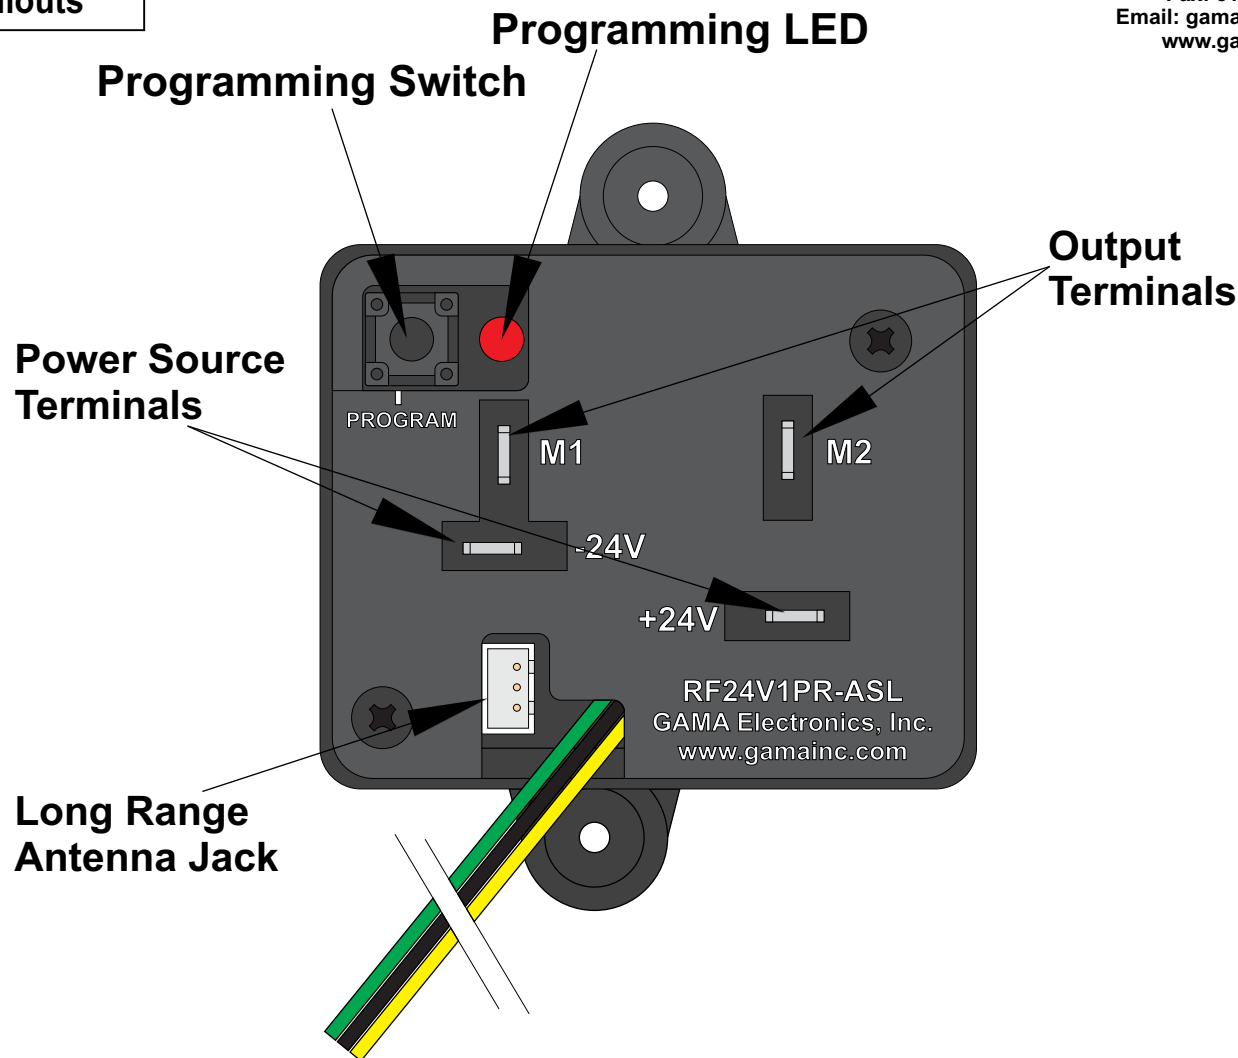

RF24V1PR-ASL

24V DC RF Remote Polarity Reverse Control with auxiliary switch leads

<https://www.gamainc.com/product/rf24v1pr-asl/>

RF24V1PR-ASL Receiver Callouts

GAMA ELECTRONICS

P.O. Box 1488, Crystal Lake, IL 60039

Phone: 815-356-9600

Fax: 815-356-9603

Email: gama@gamainc.com

www.gamainc.com

Drawn By: KEG

Information contained herein is proprietary information of GAMA Electronics Inc. The dissemination use or duplication of this information, for any purpose other than that for which the information is provided, is prohibited except by express written permission.

All dimensions are in inches and have a +/- .015" tolerance unless otherwise specified.

Rev: 0

Release Date:
05/28/20

Pg. 5 of 6

Third Angle Projection