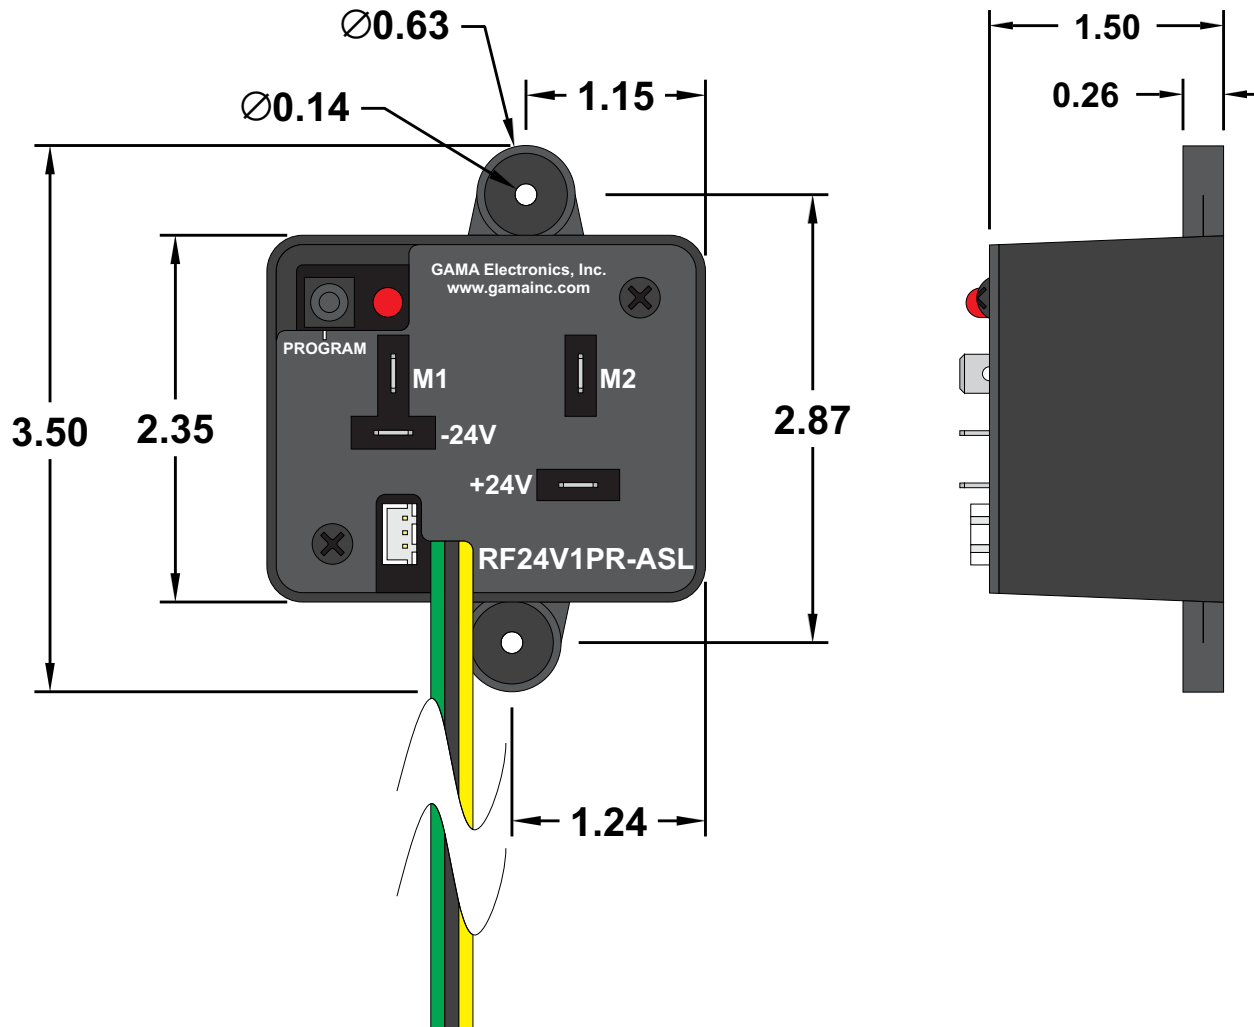

RF24V1PR-ASL

24V DC RF Remote Polarity Reverse Control with auxiliary switch leads

<https://www.gamainc.com/product/rf24v1pr-asl/>

RF24V1PR-ASL Receiver Dimensions

GAMA ELECTRONICS

P.O. Box 1488, Crystal Lake, IL 60039

Phone: 815-356-9600

Fax: 815-356-9603

Email: gama@gamainc.com

www.gamainc.com

Specifications

- Frequency: 340 MHz.
- Input voltage: 24VDC with reverse polarity protection
- The output relays are rated at 30A @ 24VDC.
- Operating temperature range: 0° F to 160° F.
- Transmit range is greater than 100 feet under normal operating conditions.
- Up to 30 keyfob transmitters can be used with each receiver.
- The standard transmitter (KF340-2) and the waterproof transmitter (KF340-2WP) both use one A23 12V battery. The rechargeable transmitter (GKF-WPTX-2) charges with a micro-USB charger.
- 9" wire leads