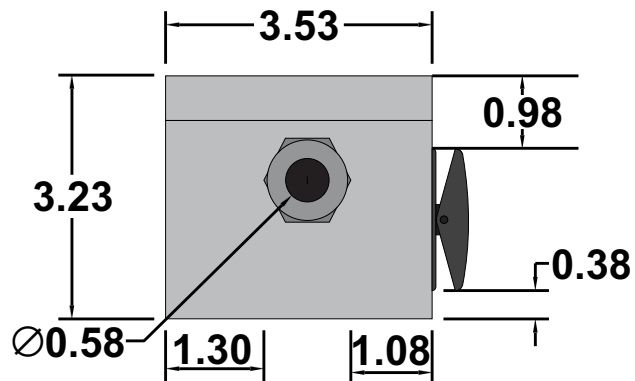

RF24V1PR-ASL

24V DC RF Remote Polarity Reverse Control with auxiliary switch leads

<https://www.gamainc.com/product/rf24v1pr-asl/>

Waterproof Enclosure

Included with waterproof enclosure option

GAMA ELECTRONICS

P.O. Box 1488, Crystal Lake, IL 60039

Phone: 815-356-9600

Fax: 815-356-9603

Email: gama@gamainc.com

www.gamainc.com

Drawn By: KEG

Information contained herein is proprietary information of GAMA Electronics Inc. The dissemination use or duplication of this information, for any purpose other than that for which the information is provided, is prohibited except by express written permission.

All dimensions are in inches and have a +/- .015" tolerance unless otherwise specified.

Rev: 0

Release Date:
05/28/20

Pg. 4 of 6

Third Angle Projection