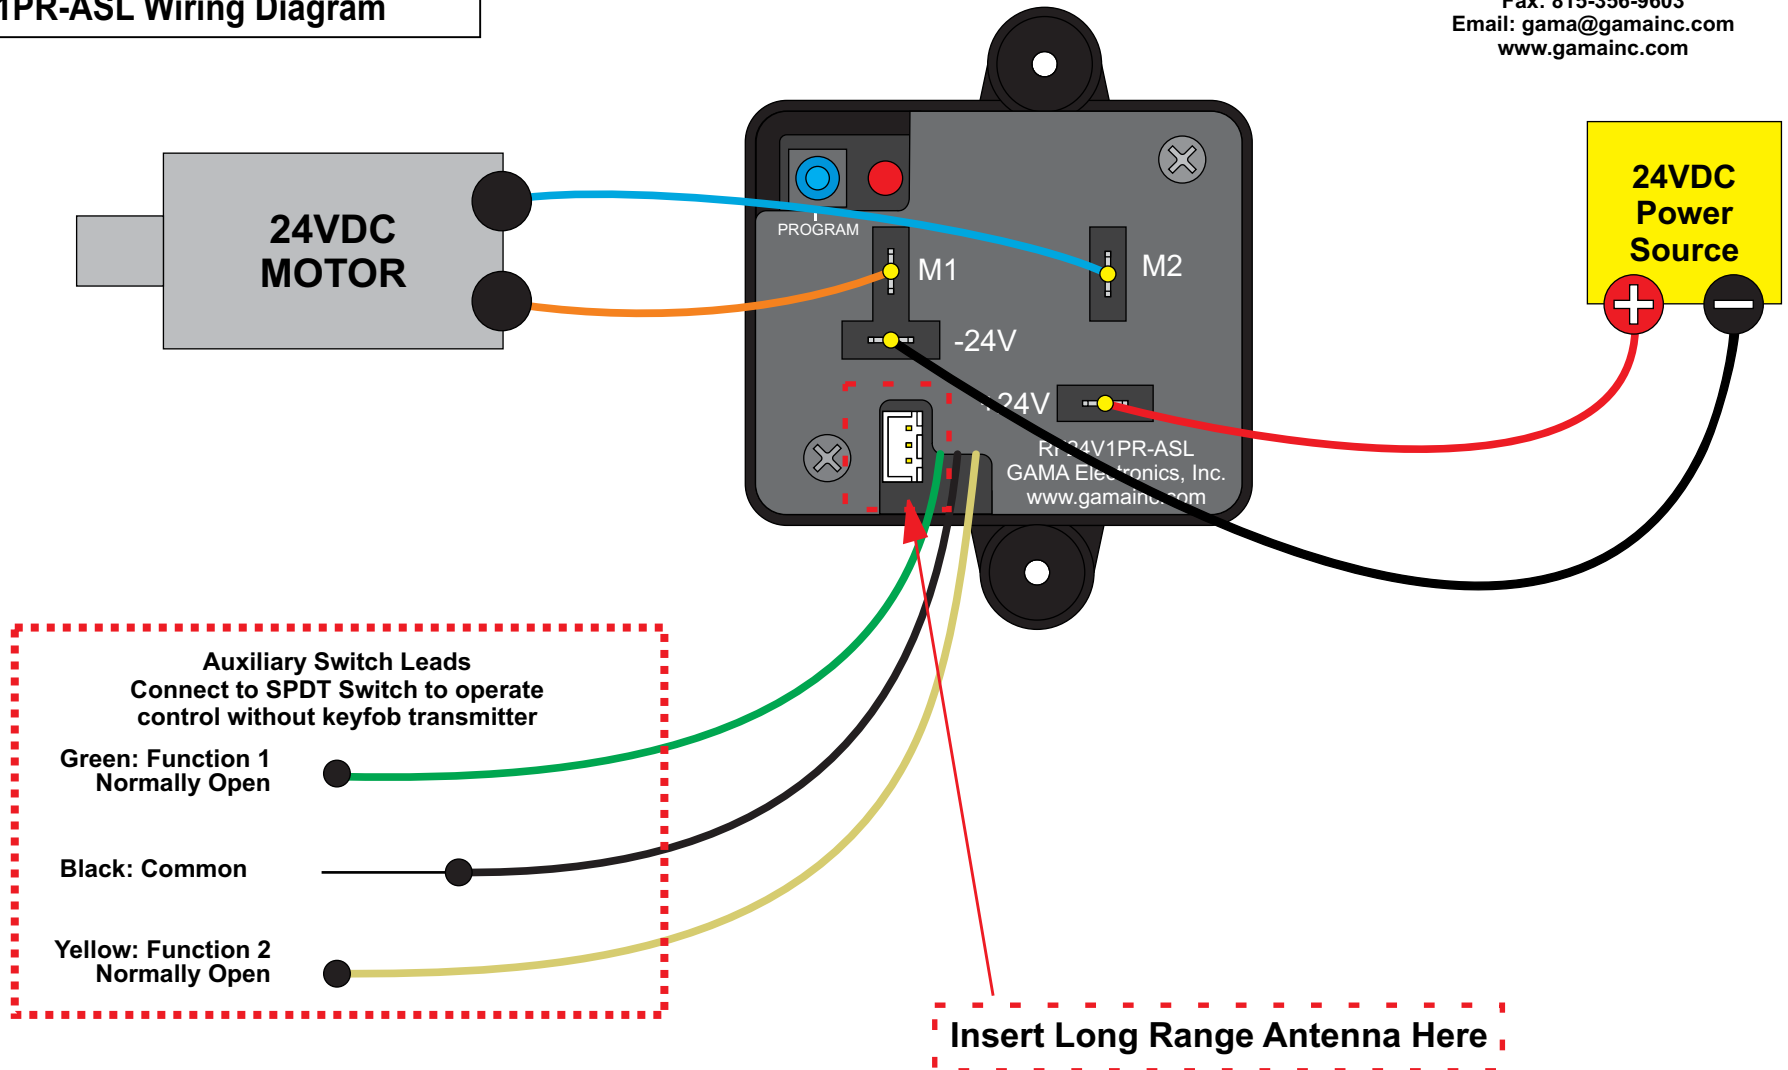

RF24V1PR-ASL

24V DC RF Remote Polarity Reverse Control with auxiliary switch leads

<https://www.gamainc.com/product/rf24v1pr-asl/>

RF24V1PR-ASL Wiring Diagram

GAMA ELECTRONICS

P.O. Box 1488, Crystal Lake, IL 60039

Phone: 815-356-9600

Fax: 815-356-9603

Email: gama@gamainc.com

www.gamainc.com

Drawn By: KEG

Information contained herein is proprietary information of GAMA Electronics Inc. The dissemination use or duplication of this information, for any purpose other than that for which the information is provided, is prohibited except by express written permission.

All dimensions are in inches and have a +/- .015" tolerance unless otherwise specified.

Rev: 0

Release Date:
05/28/20

Pg. 6 of 6

Third Angle Projection