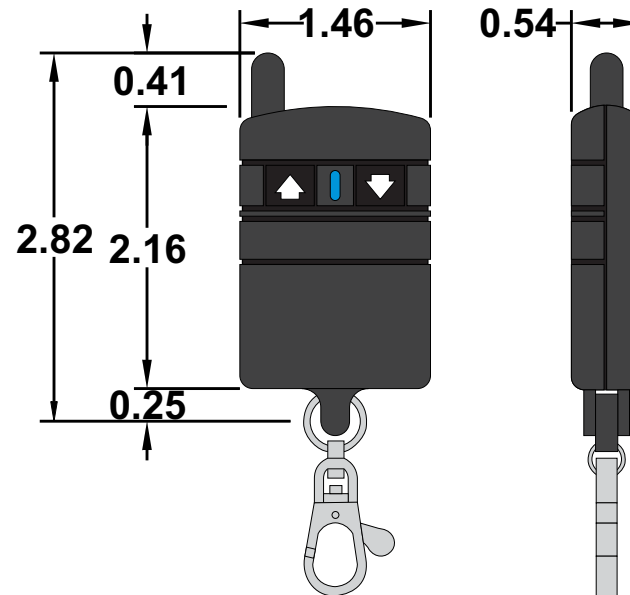

<https://www.gamainc.com/product/lra-340/>

Included with long range option

2-Button Keyfob Transmitter

<https://www.gamainc.com/product/kf340-2/>

Included with standard transmitter option

Accessories Sold Separately