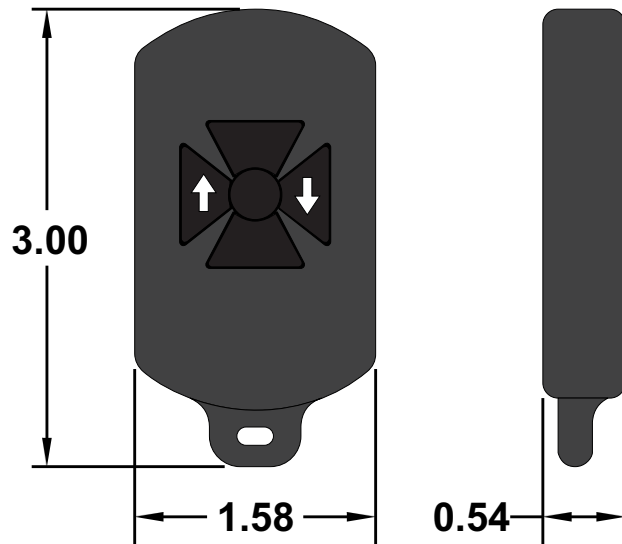

RF24V1PR-ASL

24V DC RF Remote Polarity Reverse Control with auxiliary switch leads

<https://www.gamainc.com/product/rf24v1pr-asl/>

2-Button Waterproof Transmitter

<https://www.gamainc.com/product/kf340-2wp/>

Included with waterproof transmitter option