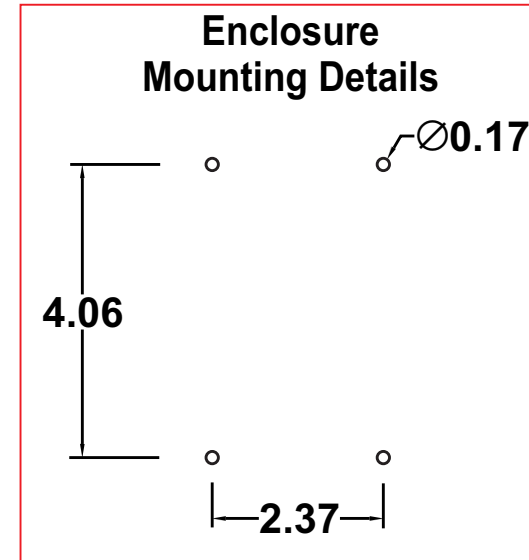

RF24V1PR-ASL

24V DC RF Remote Polarity Reverse Control with auxiliary switch leads

<https://www.gamainc.com/product/rf24v1pr-asl/>

Waterproof Enclosure

Included with waterproof enclosure option

GAMA ELECTRONICS

P.O. Box 1488, Crystal Lake, IL 60039

Phone: 815-356-9600

Fax: 815-356-9603

Email: gama@gamainc.com

www.gamainc.com

Drawn By: KEG

Information contained herein is proprietary information of GAMA Electronics Inc. The dissemination use or duplication of this information, for any purpose other than that for which the information is provided, is prohibited except by express written permission.

All dimensions are in inches and have a +/- .015" tolerance unless otherwise specified.

Rev: 0

Release Date:
05/28/20

Pg. 4 of 6

Third Angle Projection