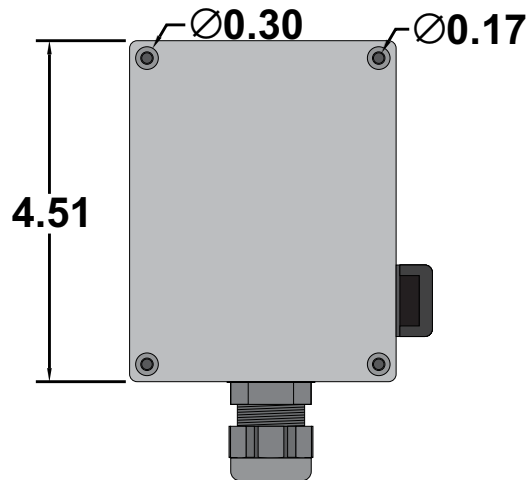

RF24V1PR-ASL

24V DC RF Remote Polarity Reverse Control with auxiliary switch leads

<https://www.gamainc.com/product/rf24v1pr-asl/>

Waterproof Enclosure

Included with waterproof enclosure option

GAMA ELECTRONICS

P.O. Box 1488, Crystal Lake, IL 60039

Phone: 815-356-9600

Fax: 815-356-9603

Email: gama@gamainc.com

www.gamainc.com

Drawn By: KEG

Information contained herein is proprietary information of GAMA Electronics Inc. The dissemination use or duplication of this information, for any purpose other than that for which the information is provided, is prohibited except by express written permission.

All dimensions are in inches and have a +/- .015" tolerance unless otherwise specified.

Rev: 0

Release Date:
05/28/20

Pg. 4 of 6

Third Angle Projection