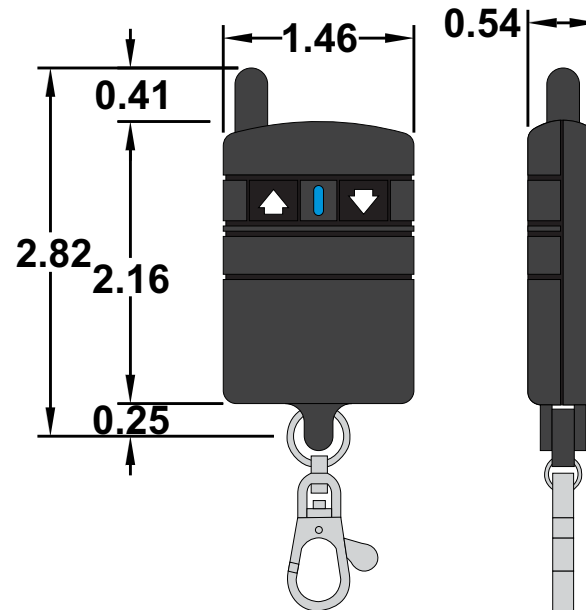

RF340-400APR

RF Remote Control System, 400/100 Amp
Polarity Reversing 12VDC Motor Control

<https://www.gamainc.com/product/rf340-400apr/>

GAMA ELECTRONICS

P.O. Box 1488, Crystal Lake, IL 60039

Phone: 815-365-9600

Fax: 815-356-9603

Email: gama@gamainc.com

www.gamainc.com

Long Range Antenna

www.gamainc.com/product/lra-340/

Included with long range option

2-Button Keyfob Transmitter

www.gamainc.com/product/kf340-2/

Included with standard transmitter option

Accessories Sold Separately

- •Extra 2-Button Keyfob Transmitters (KF340-2)
- •Extra 2-Button Waterproof Transmitters (KF340-2WP)
- •Package of 6 A23 12V Alkaline Keyfob Batteries (A23-6)
- •Extended Battery Life Transmitters (KF340-9VB-2)
- •Long Range Antenna (LRA-340)

Drawn By: KEG

Information contained herein is proprietary information of GAMA Electronics Inc. The dissemination use or duplication of this information, for any purpose other than that for which the information is provided, is prohibited except by express written permission.

All dimensions are in inches and have a +/- .015" tolerance unless otherwise specified.

Rev: A

Pg. 2 of 5

Release Date:
07/27/18

Third Angle Projection