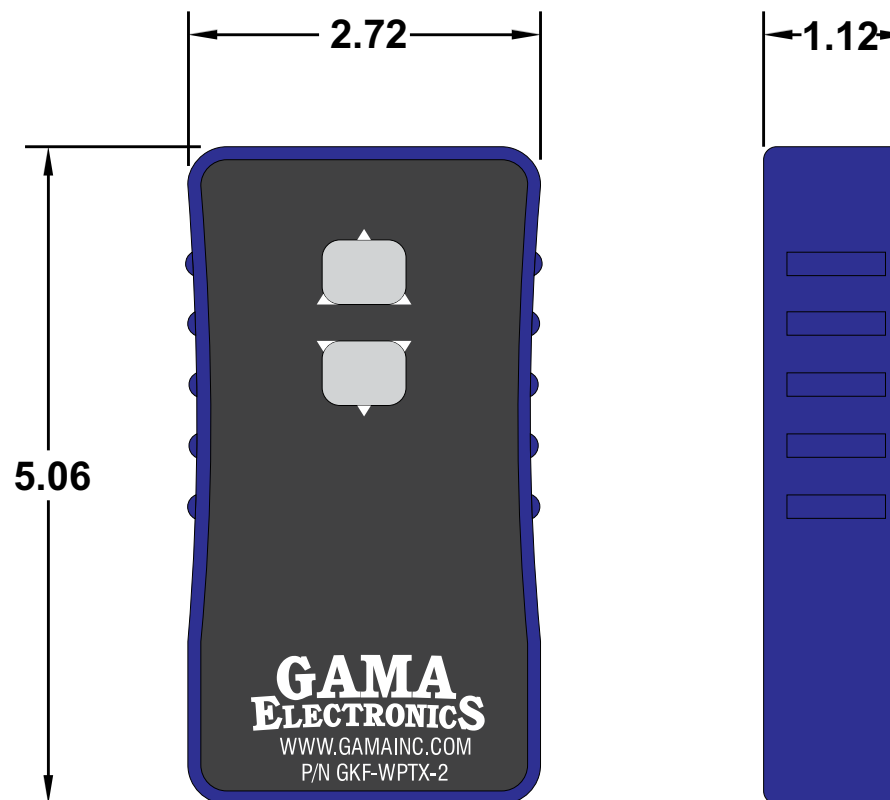

www.gamainc.com/product/kf340-2wp

Included with waterproof transmitter
option

2-Button Rechargeable Transmitter

www.gamainc.com/product/gkf-wptx-2

Included with rechargeable transmitter
option

Drawn By: KEG