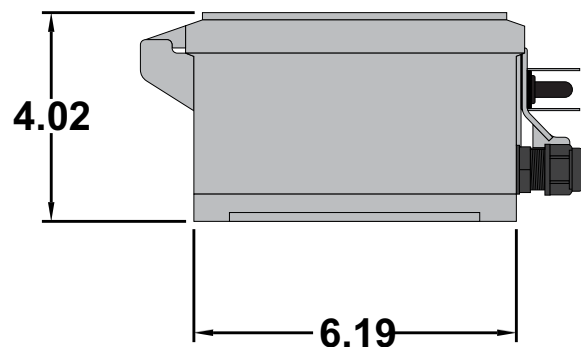

RF340-400APR

RF Remote Control System, 400/100 Amp
Polarity Reversing 12VDC Motor Control

<https://www.gamainc.com/product/rf340-400apr/>

RF340-400APR Receiver Dimensions

GAMA ELECTRONICS

P.O. Box 1488, Crystal Lake, IL 60039