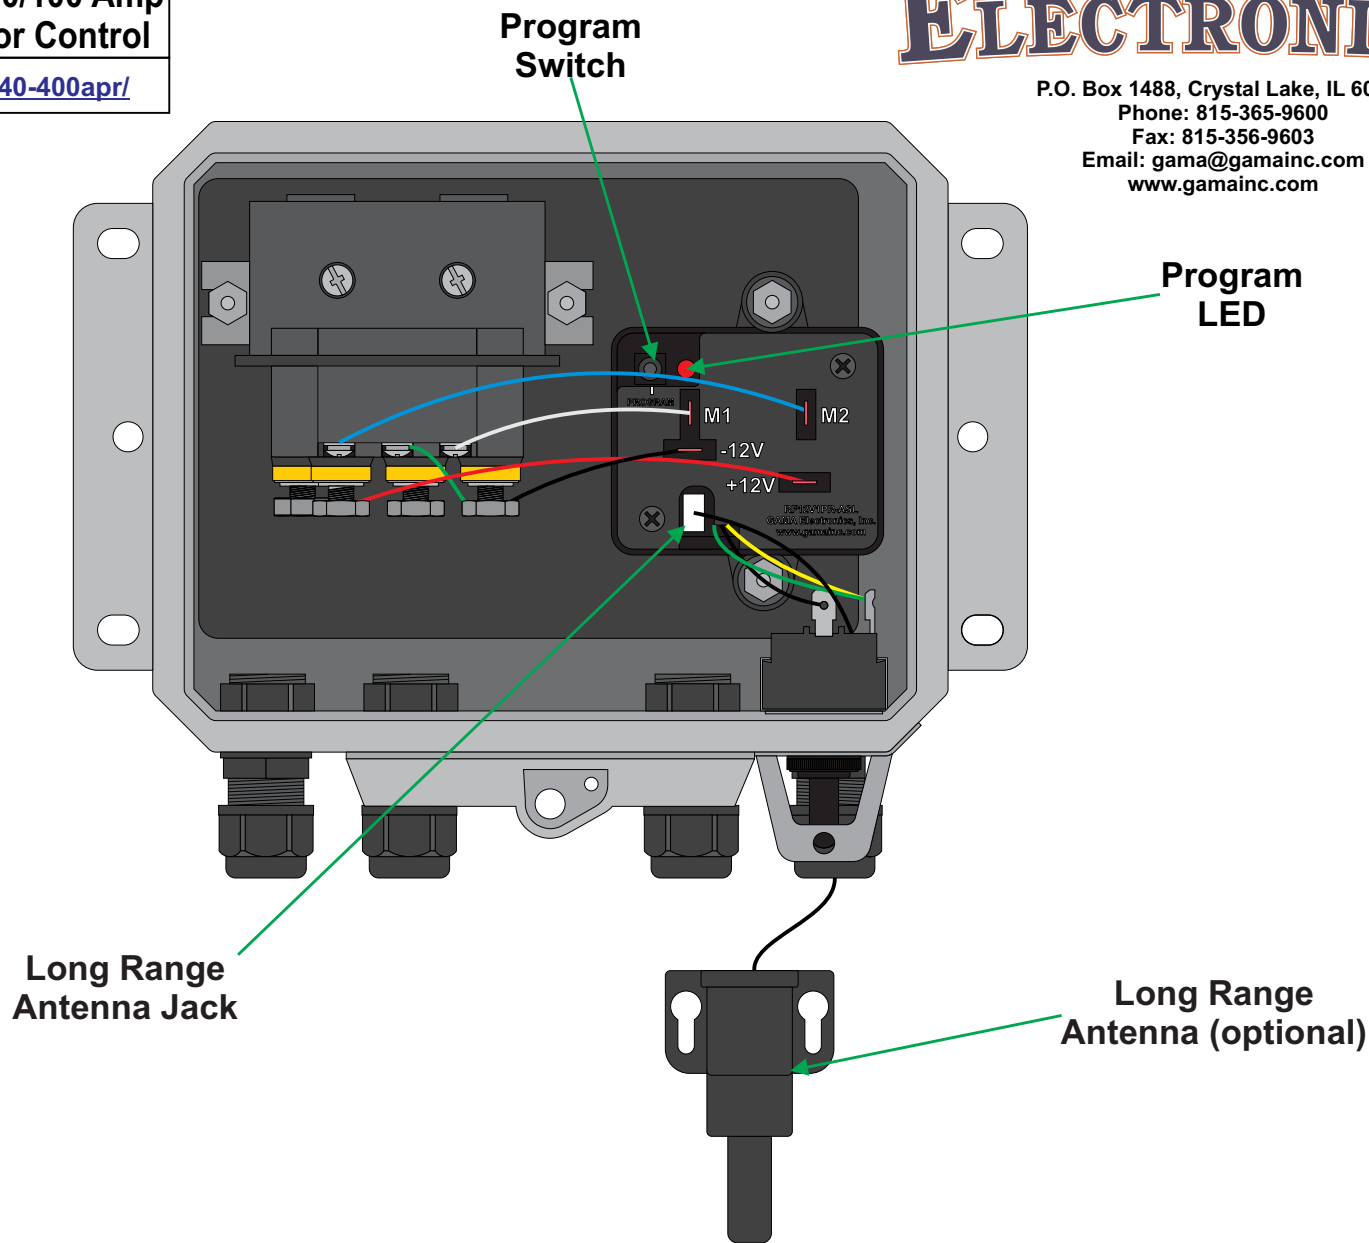

RF340-400APR

RF Remote Control System, 400/100 Amp
Polarity Reversing 12VDC Motor Control

<https://www.gamainc.com/product/rf340-400apr/>

GAMA ELECTRONICS

P.O. Box 1488, Crystal Lake, IL 60039

Phone: 815-365-9600

Fax: 815-356-9603

Email: gama@gamainc.com

www.gamainc.com

Drawn By: KEG

Information contained herein is proprietary information of GAMA Electronics Inc. The dissemination use or duplication of this information, for any purpose other than that for which the information is provided, is prohibited except by express written permission.

All dimensions are in inches and have a +/- .015" tolerance unless otherwise specified.

Rev: A

Release Date:
07/27/18

Pg. 4 of 5

Third Angle Projection