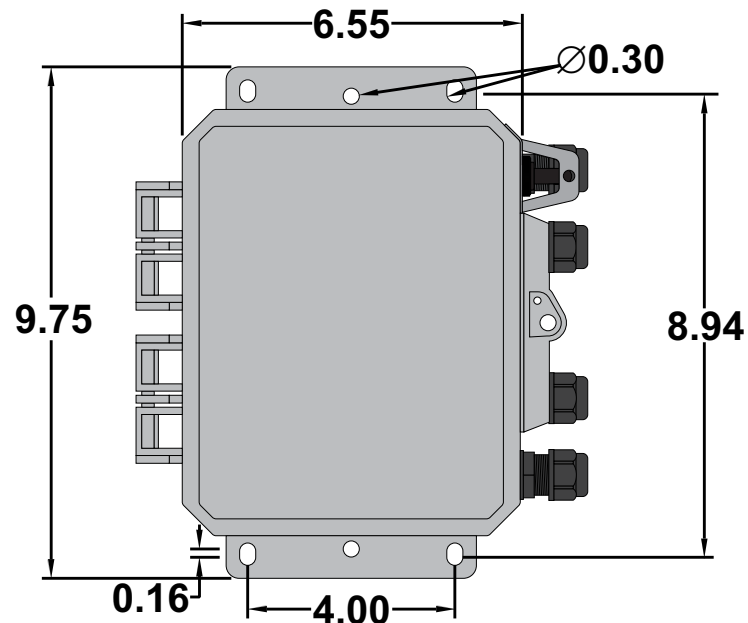

RF340-400APR

RF Remote Control System, 400/100 Amp
Polarity Reversing 12VDC Motor Control

<https://www.gamainc.com/product/rf340-400apr/>

RF340-400APR Receiver Dimensions

GAMA ELECTRONICS

P.O. Box 1488, Crystal Lake, IL 60039