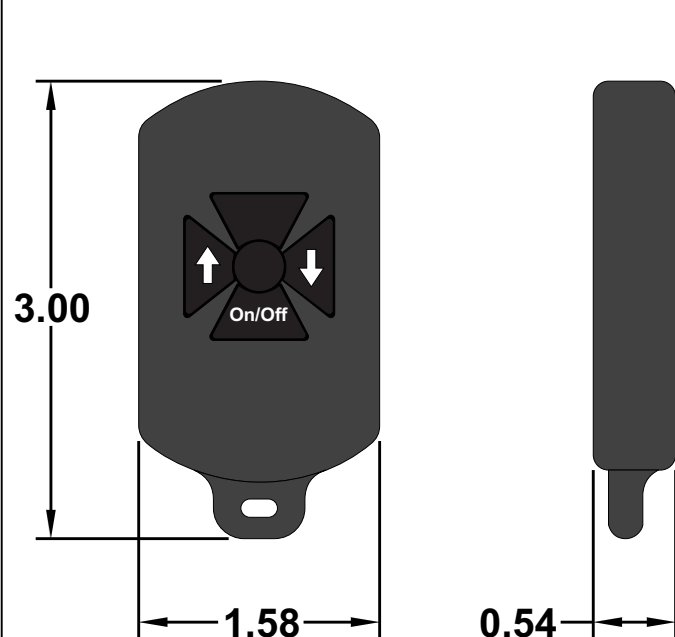

RF340-400APR

RF Remote Control System, 400/100 Amp
Polarity Reversing 12VDC Motor Control

<https://www.gamainc.com/product/rf340-400apr/>

GAMA ELECTRONICS

P.O. Box 1488, Crystal Lake, IL 60039

Phone: 815-365-9600

Fax: 815-356-9603

Email: gama@gamainc.com

www.gamainc.com

2-Button Waterproof Transmitter

www.gamainc.com/product/kf340-2wp

Included with waterproof transmitter
option