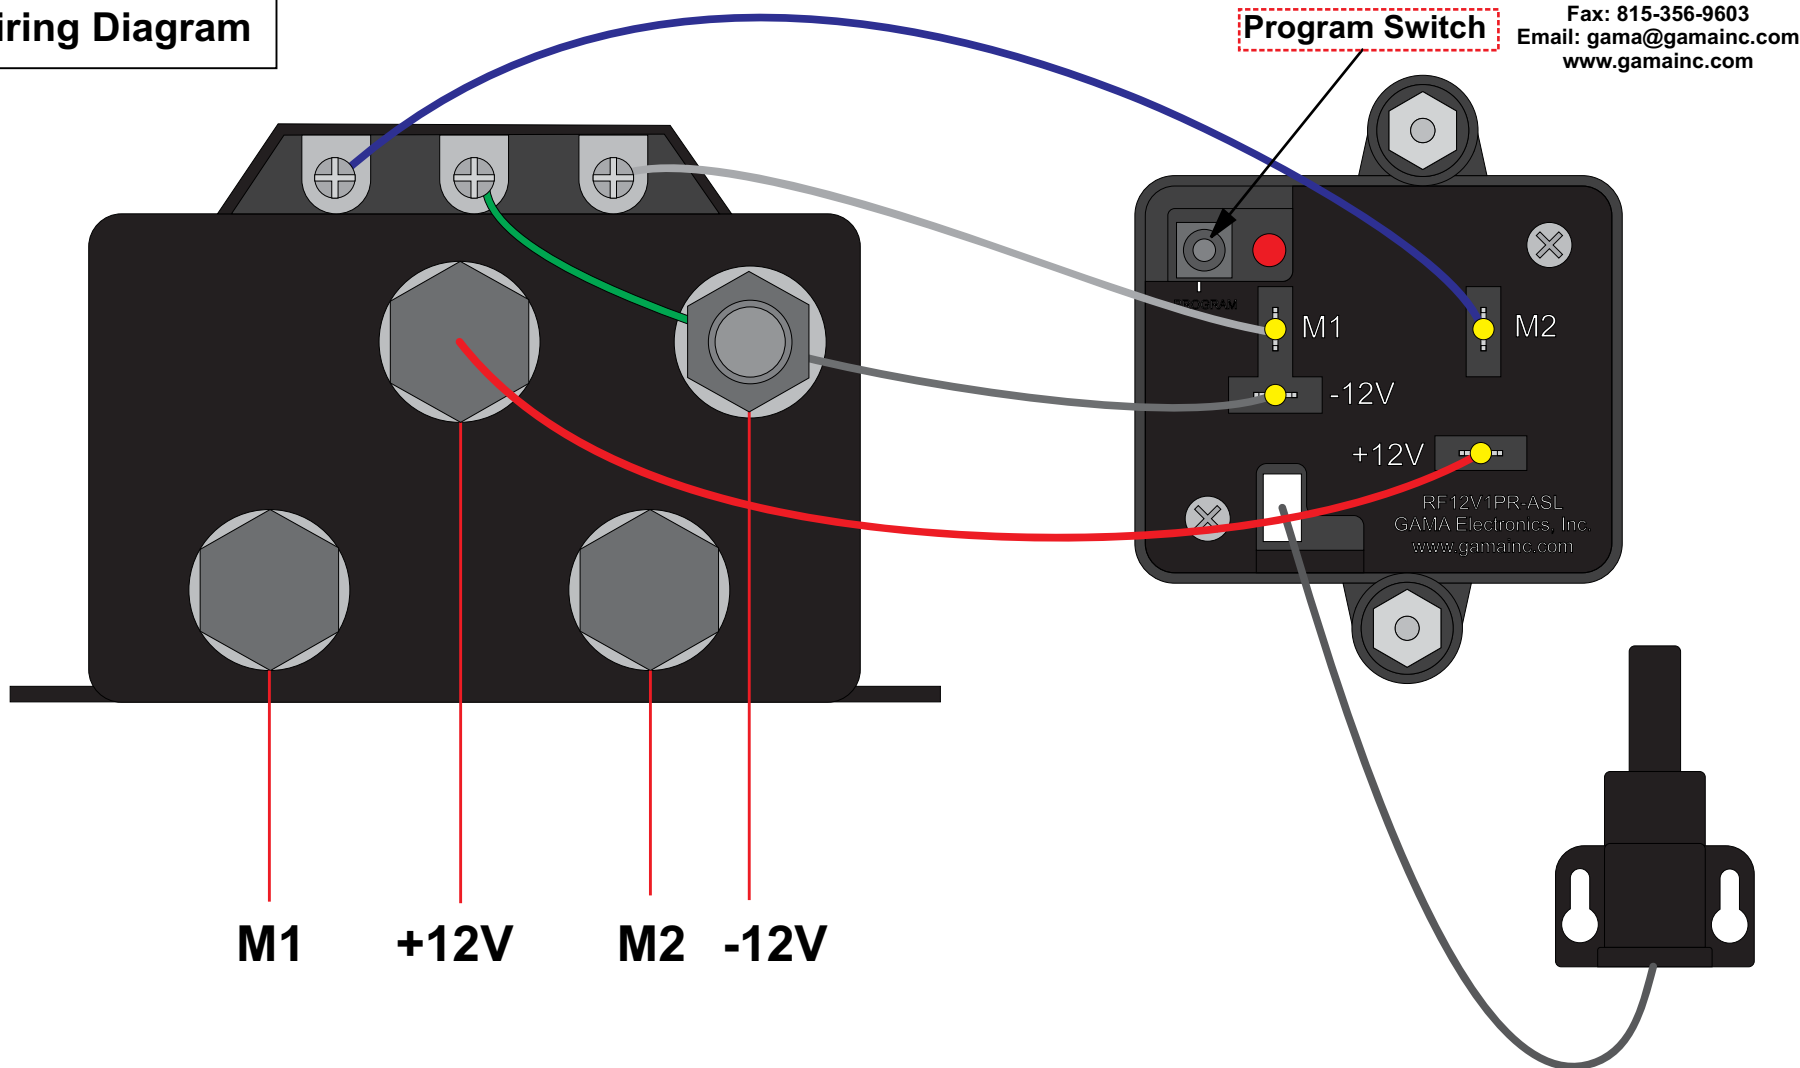

RF340-400APR

RF Remote Control System, 400/100 Amp
Polarity Reversing 12VDC Motor Control

<https://www.gamainc.com/product/rf340-400apr/>

Wiring Diagram

GAMA ELECTRONICS

P.O. Box 1488, Crystal Lake, IL 60039

Phone: 815-365-9600

Fax: 815-356-9603

Email: gama@gamainc.com

www.gamainc.com

Drawn By: KEG

Information contained herein is proprietary information of GAMA Electronics Inc. The dissemination use or duplication of this information, for any purpose other than that for which the information is provided, is prohibited except by express written permission.

All dimensions are in inches and have a +/- .015" tolerance unless otherwise specified.

Rev: A

Release Date:
07/27/18

Pg. 5 of 5

Third Angle Projection