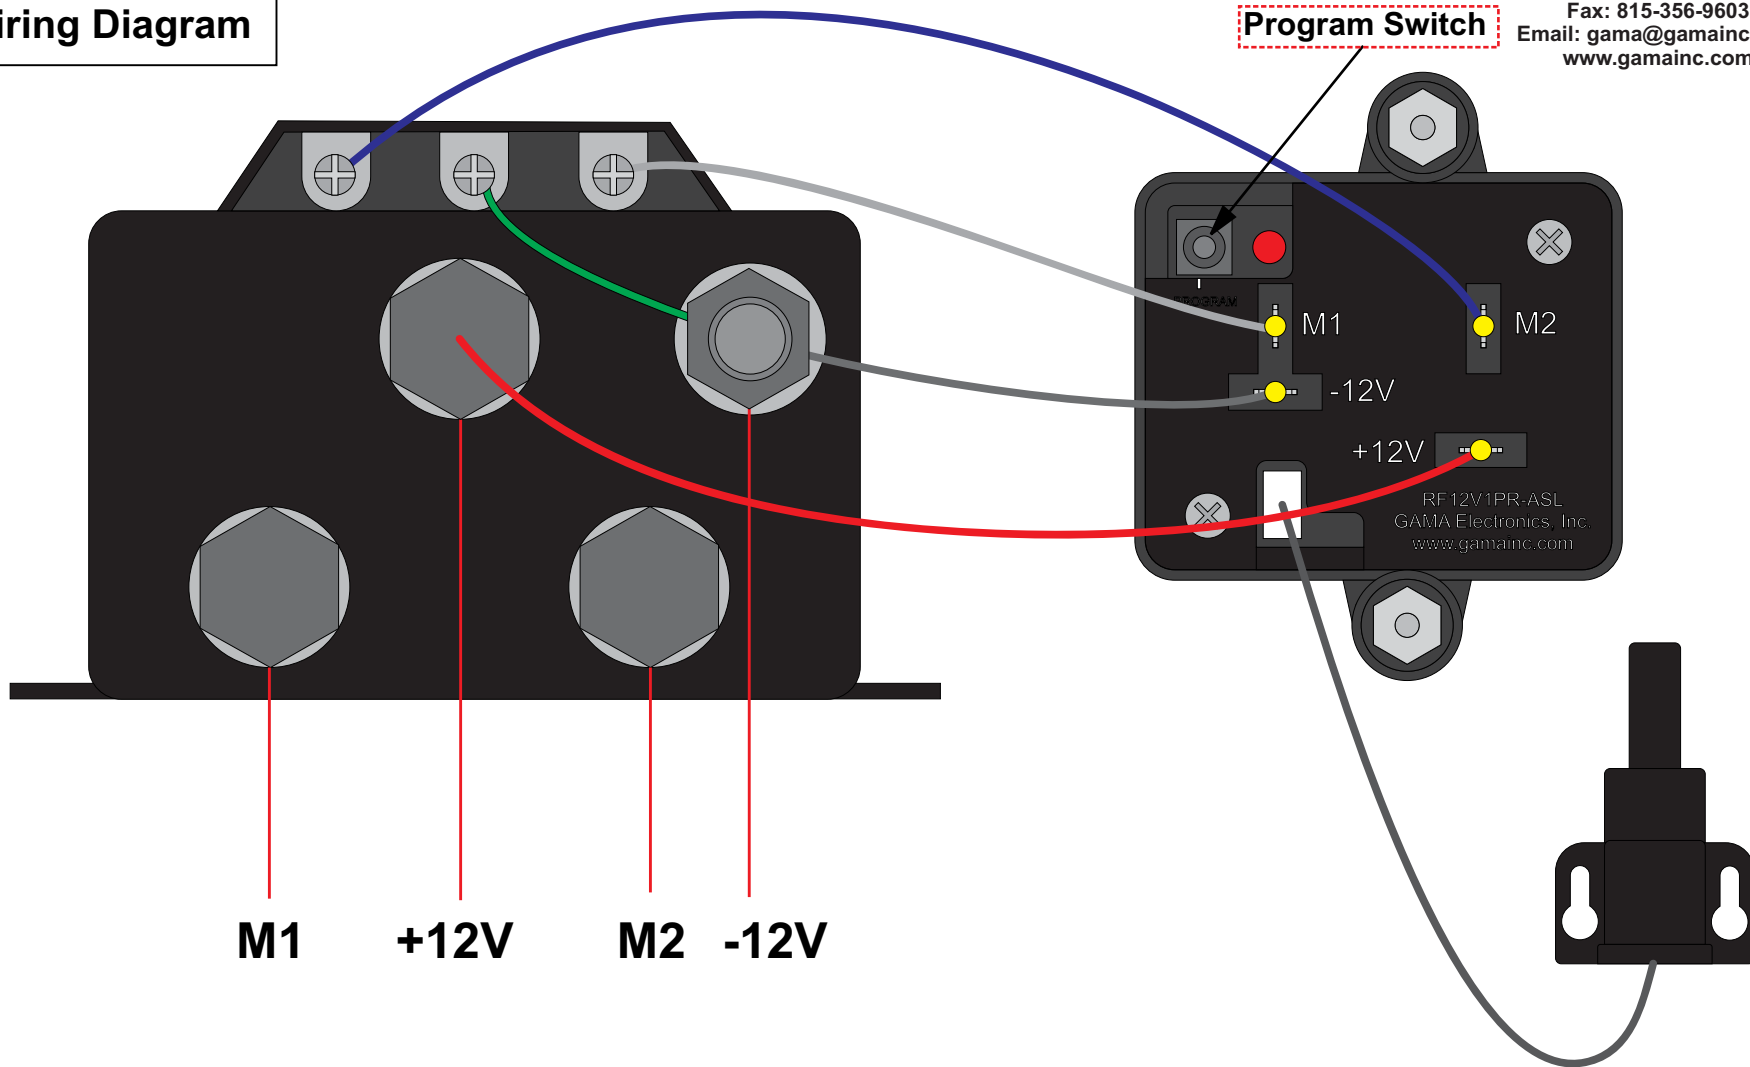

RF340-400APR

RF Remote Control System, 400/100 Amp
Polarity Reversing 12VDC Motor Control

<https://www.gamainc.com/product/rf340-400apr/>

Wiring Diagram

GAMA ELECTRONICS

P.O. Box 1488, Crystal Lake, IL 60039

Phone: 815-356-9600

Fax: 815-356-9603

Email: gama@gamainc.com

www.gamainc.com

Drawn By: KEG

Information contained herein is proprietary information of GAMA Electronics Inc. The dissemination use or duplication of this information, for any purpose other than that for which the information is provided, is prohibited except by express written permission.

All dimensions are in inches and have a +/- .015" tolerance unless otherwise specified.

Rev: A

Release Date:
07/27/18

Pg. 5 of 5

Third Angle Projection