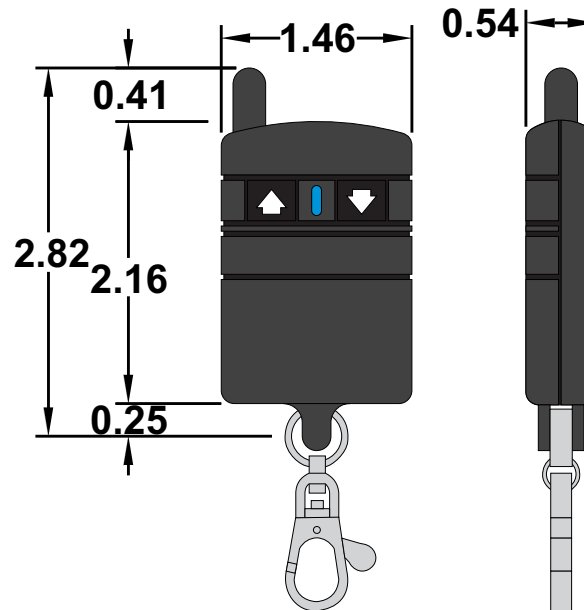

RF340-400APR

RF Remote Control System, 400/100 Amp
Polarity Reversing 12VDC Motor Control

<https://www.gamainc.com/product/rf340-400apr/>

GAMA ELECTRONICS

P.O. Box 1488, Crystal Lake, IL 60039

Phone: 815-356-9600

Fax: 815-356-9603

Email: gama@gamainc.com

www.gamainc.com

Long Range Antenna

www.gamainc.com/product/lra-340/

Included with all kits

2-Button Keyfob Transmitter

www.gamainc.com/product/kf340-2/

Included with standard transmitter
option

Accessories Sold Separately

- •Extra 2-Button Keyfob Transmitters ([KF340-2](#))
- •Extra 2-Button Waterproof Transmitters ([KF340-2WP](#))
- •Package of 6 A23 12V Alkaline Keyfob Batteries ([A23-6](#))
- •Extra 2-Button Rechargeable Transmitters ([GKF-WPTX-2](#))
- •Clear Protective Transmitter Pouch ([ZLB-67](#))
- •Extra Long Range Antenna ([LRA-340](#))

Drawn By: KEG

Information contained herein is proprietary information of GAMA Electronics Inc. The dissemination use or duplication of this information, for any purpose other than that for which the information is provided, is prohibited except by express written permission.

All dimensions are in inches and have a +/- .015" tolerance unless otherwise specified.

Rev: A

Pg. 2 of 5

Release Date:
07/27/18

Third Angle Projection