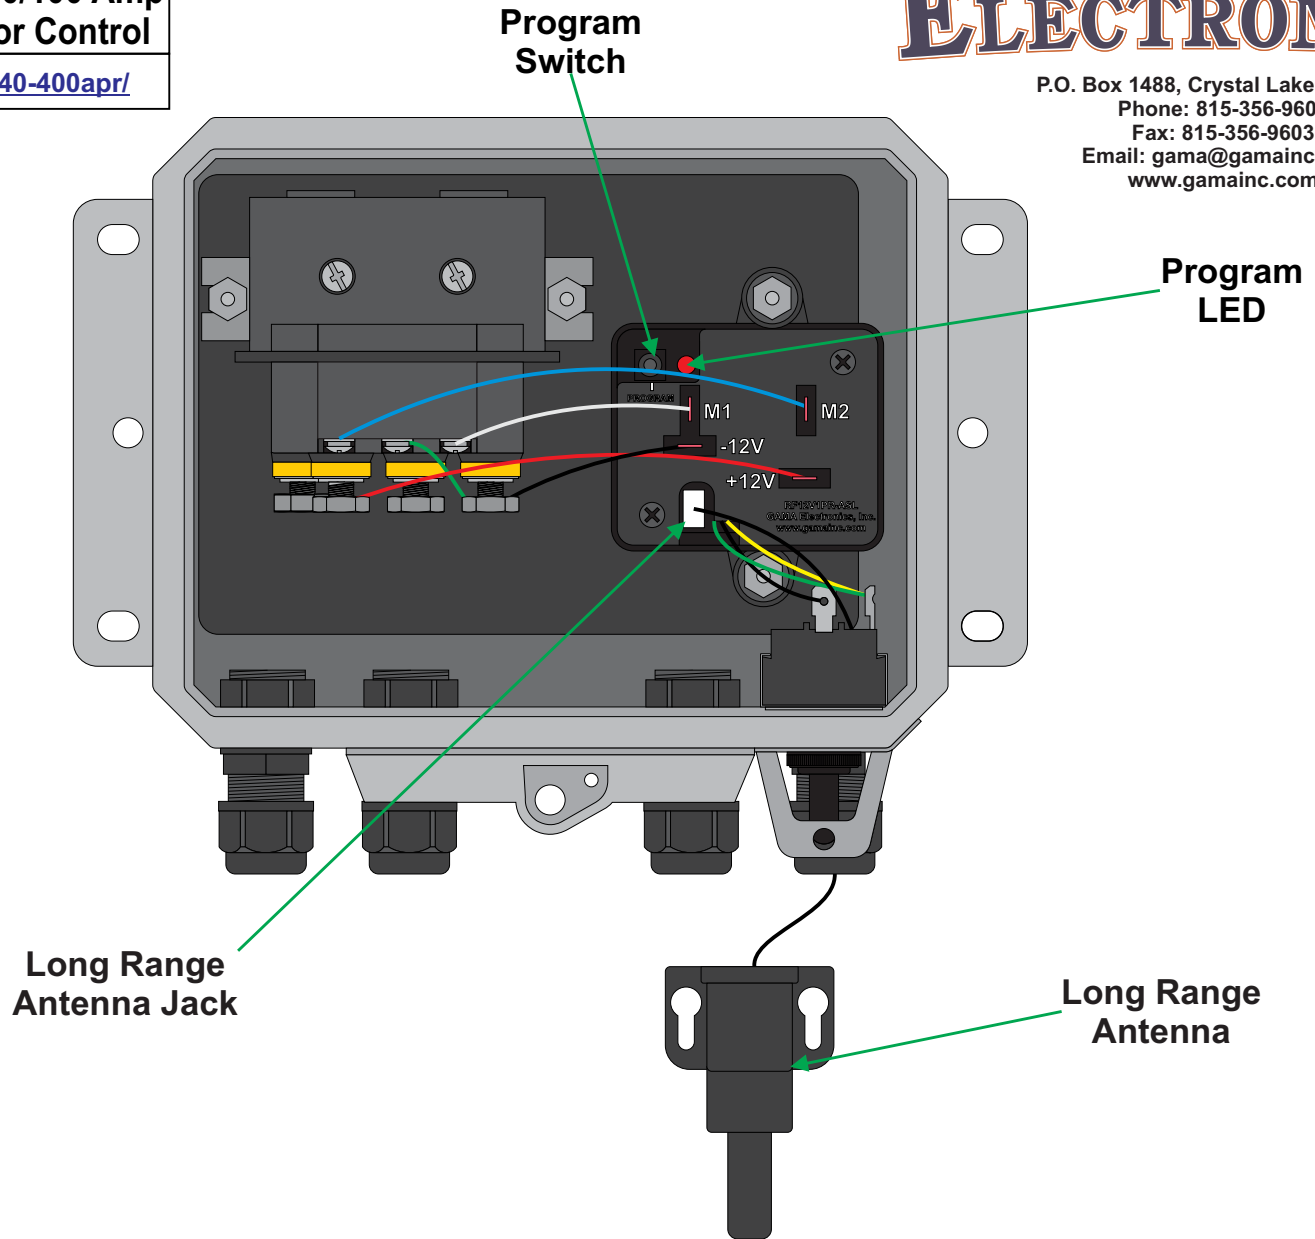

RF340-400APR

RF Remote Control System, 400/100 Amp
Polarity Reversing 12VDC Motor Control

<https://www.gamainc.com/product/rf340-400apr/>

GAMA ELECTRONICS

P.O. Box 1488, Crystal Lake, IL 60039
Phone: 815-356-9600
Fax: 815-356-9603
Email: gama@gamainc.com
www.gamainc.com

Drawn By: KEG

Information contained herein is proprietary information of GAMA Electronics Inc. The dissemination use or duplication of this information, for any purpose other than that for which the information is provided, is prohibited except by express written permission.

All dimensions are in inches and have a +/- .015" tolerance unless otherwise specified.

Rev: A

Release Date:
07/27/18

Pg. 4 of 5

Third Angle Projection