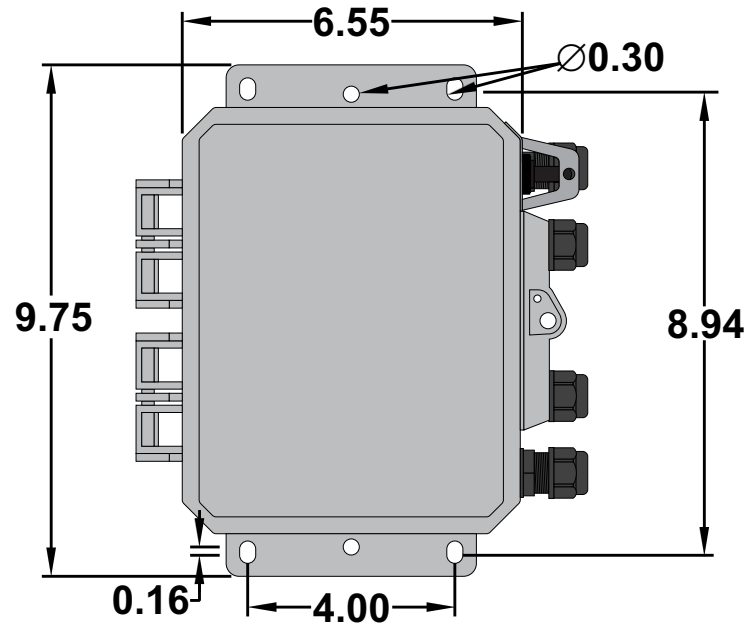

RF340-400APR

RF Remote Control System, 400/100 Amp
Polarity Reversing 12VDC Motor Control

<https://www.gamainc.com/product/rf340-400apr/>

RF340-400APR Receiver Dimensions

GAMA ELECTRONICS

P.O. Box 1488, Crystal Lake, IL 60039