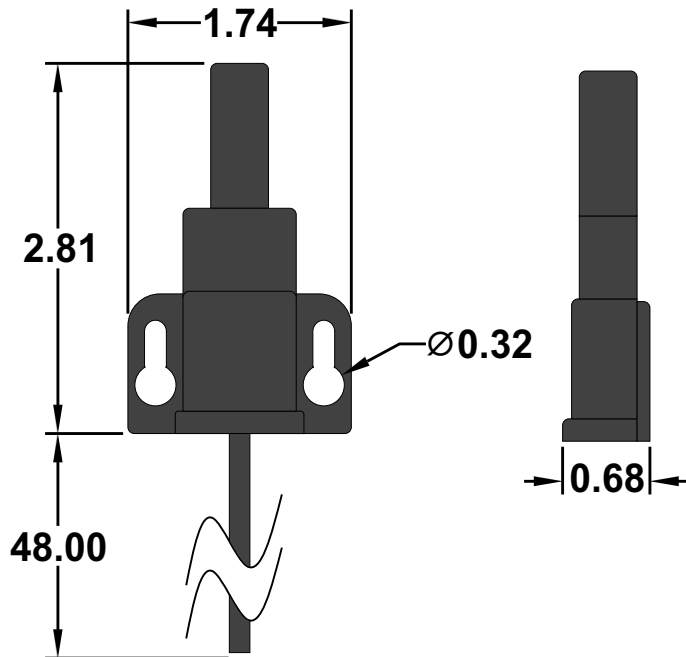

RF340-400APR

RF Remote Control System, 400/100 Amp
Polarity Reversing 12VDC Motor Control

<https://www.gamainc.com/product/rf340-400apr/>

GAMA ELECTRONICS

P.O. Box 1488, Crystal Lake, IL 60039

Phone: 815-356-9600

Fax: 815-356-9603

Email: gama@gamainc.com

www.gamainc.com

Long Range Antenna

www.gamainc.com/product/lra-340/

Included with all kits

2-Button Keyfob Transmitter

www.gamainc.com/product/kf340-2/

Included with standard transmitter
option

Accessories Sold Separately

- •Extra 2-Button Keyfob Transmitters ([KF340-2](#))
- •Extra 2-Button Waterproof Transmitters ([KF340-2WP](#))
- •Package of 6 A23 12V Alkaline Keyfob Batteries ([A23-6](#))
- •Extra 2-Button Rechargeable Transmitters ([GKF-WPTX-2](#))
- •Clear Protective Transmitter Pouch ([ZLB-67](#))
- •Extra Long Range Antenna ([LRA-340](#))

Drawn By: KEG

Information contained herein is proprietary information of GAMA Electronics Inc. The dissemination use or duplication of this information, for any purpose other than that for which the information is provided, is prohibited except by express written permission.

All dimensions are in inches and have a +/- .015" tolerance unless otherwise specified.

Rev: A

Pg. 2 of 5

Release Date:
07/27/18

Third Angle Projection