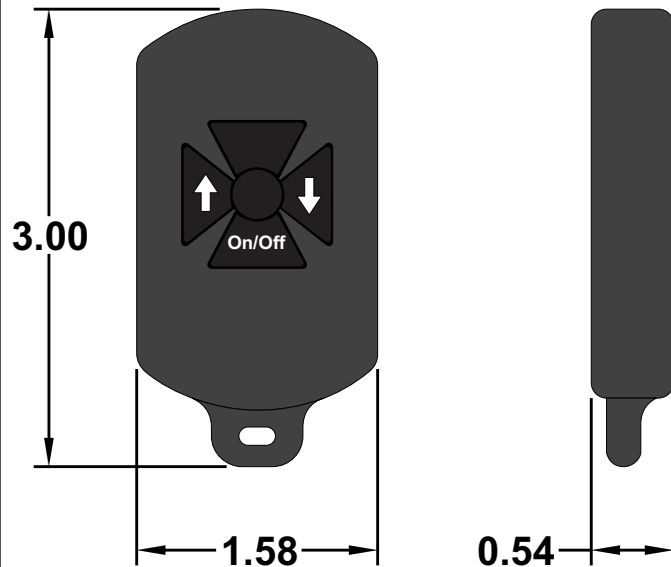

RF340-400APR

RF Remote Control System, 400/100 Amp
Polarity Reversing 12VDC Motor Control

<https://www.gamainc.com/product/rf340-400apr/>

GAMA ELECTRONICS

P.O. Box 1488, Crystal Lake, IL 60039

Phone: 815-356-9600

Fax: 815-356-9603

Email: gama@gamainc.com

www.gamainc.com

2-Button Waterproof Transmitter

www.gamainc.com/product/kf340-2wp

Included with waterproof transmitter
option