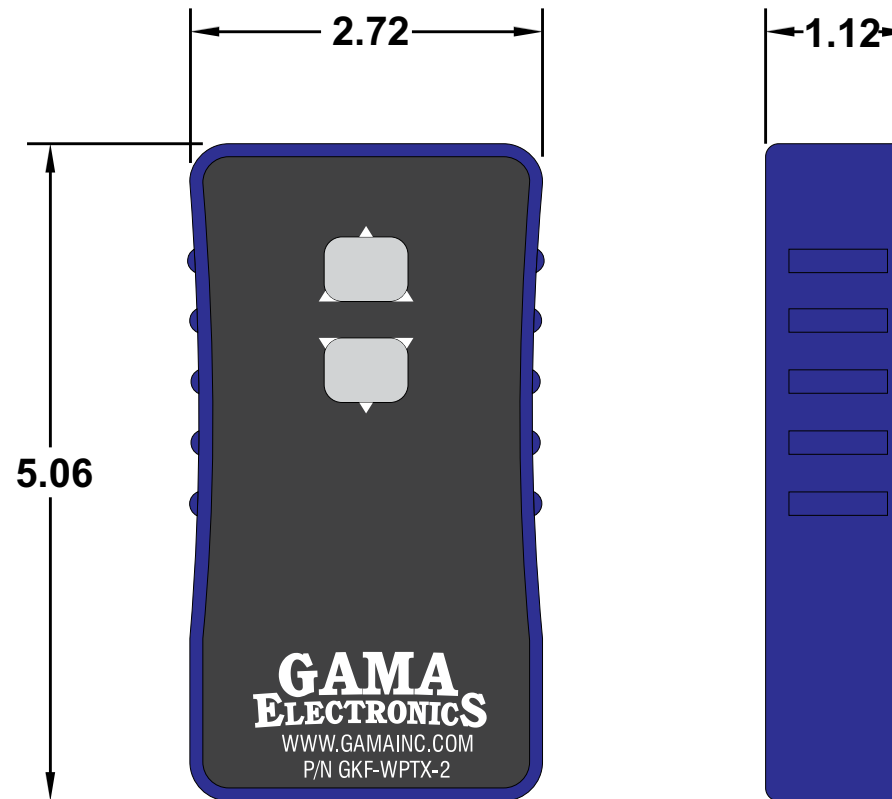

www.gamainc.com/product/kf340-2wp

Included with waterproof transmitter
option

2-Button Rechargeable Transmitter

www.gamainc.com/product/gkf-wptx-2

Included with rechargeable transmitter
option

Drawn By: KEG