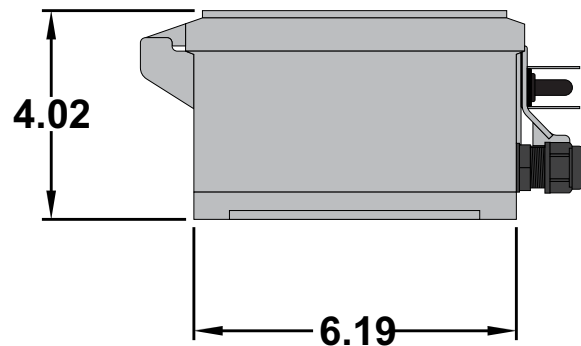

RF340-400APR

RF Remote Control System, 400/100 Amp
Polarity Reversing 12VDC Motor Control

<https://www.gamainc.com/product/rf340-400apr/>

RF340-400APR Receiver Dimensions

GAMA ELECTRONICS

P.O. Box 1488, Crystal Lake, IL 60039