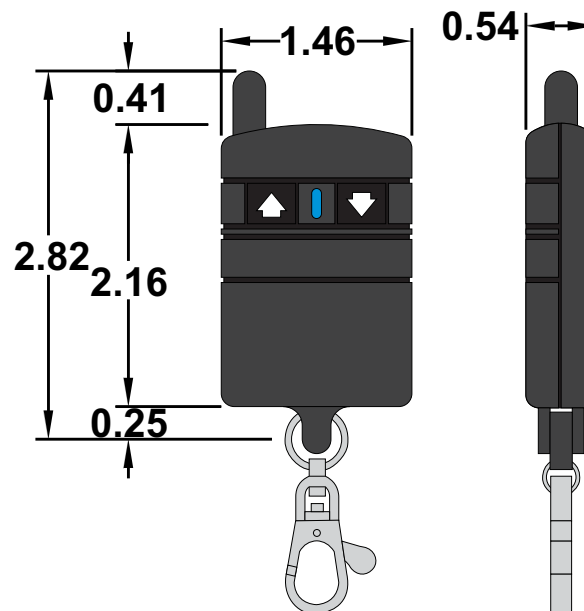

2-Button Keyfob Transmitter

www.gamainc.com/product/kf340-2/

Included with standard transmitter option

Accessories Sold Separately

- •Extra 2-Button Keyfob Transmitters (KF340-2)
- •Extra 2-Button Waterproof Transmitters (KF340-2WP)
- •Package of 6 A23 12V Alkaline Keyfob Batteries (A23-6)
- •Extended Battery Life Transmitters (KF340-9VB-2)
- •Long Range Antenna (LRA-340)

Drawn By: KEG

Information contained herein is proprietary information of GAMA Electronics Inc. The dissemination use or duplication of this information, for any purpose other than that for which the information is provided, is prohibited except by express written permission.

All dimensions are in inches and have a +/- .015" tolerance unless otherwise specified.

Rev: 0

Pg. 2 of 5

Release Date:
07/27/18

Third Angle Projection