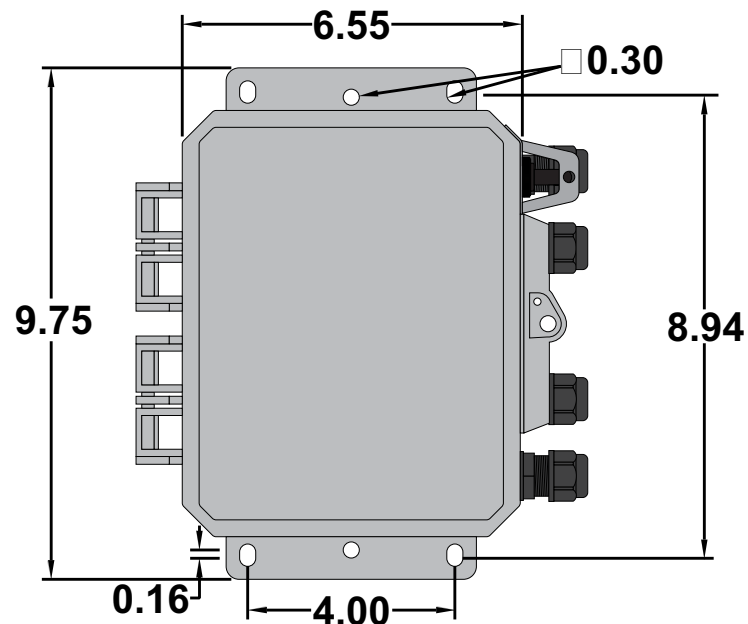

RF340-400APR

RF Remote Control System, 400/100 Amp
Polarity Reversing 12VDC Motor Control

<https://www.gamainc.com/product/rf340-400apr/>

RF340-400APR Receiver Dimensions

GAMA ELECTRONICS

P.O. Box 1488, Crystal Lake, IL 60039