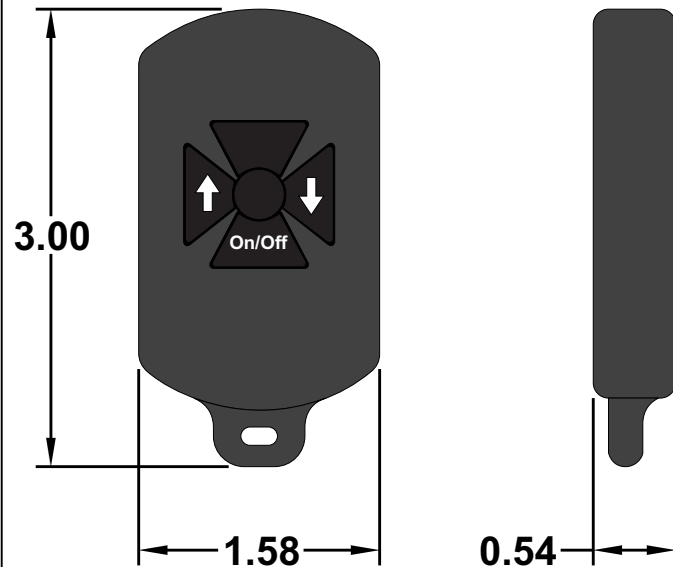

RF340-400APR

RF Remote Control System, 400/100 Amp
Polarity Reversing 12VDC Motor Control

<https://www.gamainc.com/product/rf340-400apr/>

GAMA ELECTRONICS

P.O. Box 1488, Crystal Lake, IL 60039

Phone: 815-356-9600

Fax: 815-356-9603

Email: gama@gamainc.com

www.gamainc.com

2-Button Waterproof Transmitter

www.gamainc.com/product/kf340-2wp

Included with waterproof transmitter
option