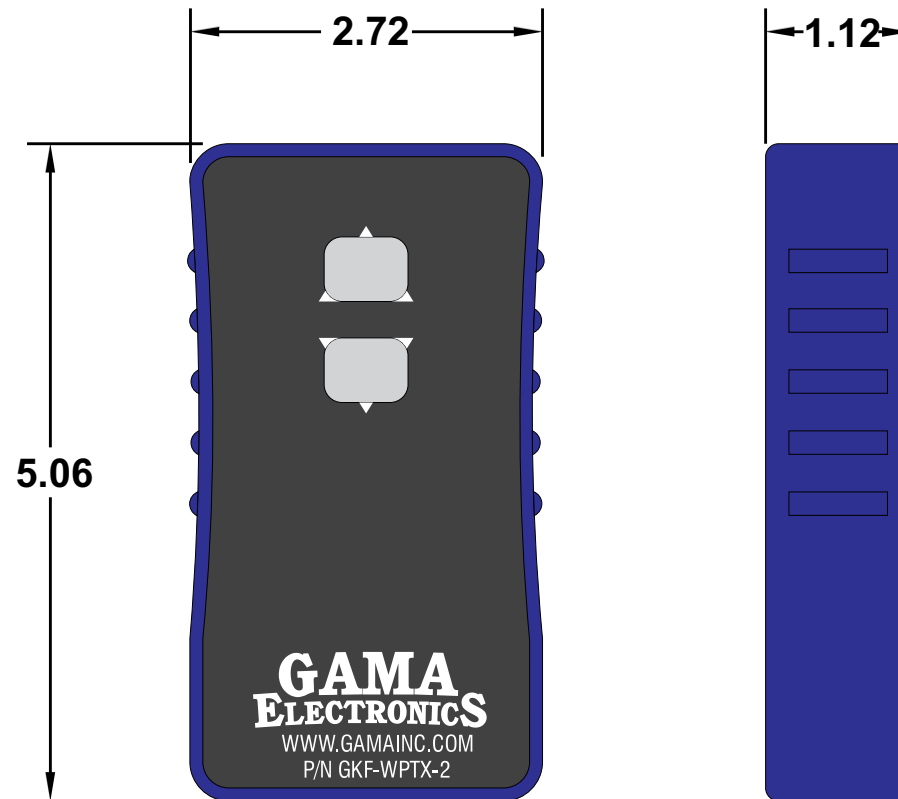

www.gamainc.com/product/kf340-2wp

Included with waterproof transmitter
option

2-Button Rechargeable Transmitter

www.gamainc.com/product/gkf-wptx-2

Included with rechargeable transmitter
option

Drawn By: KEG