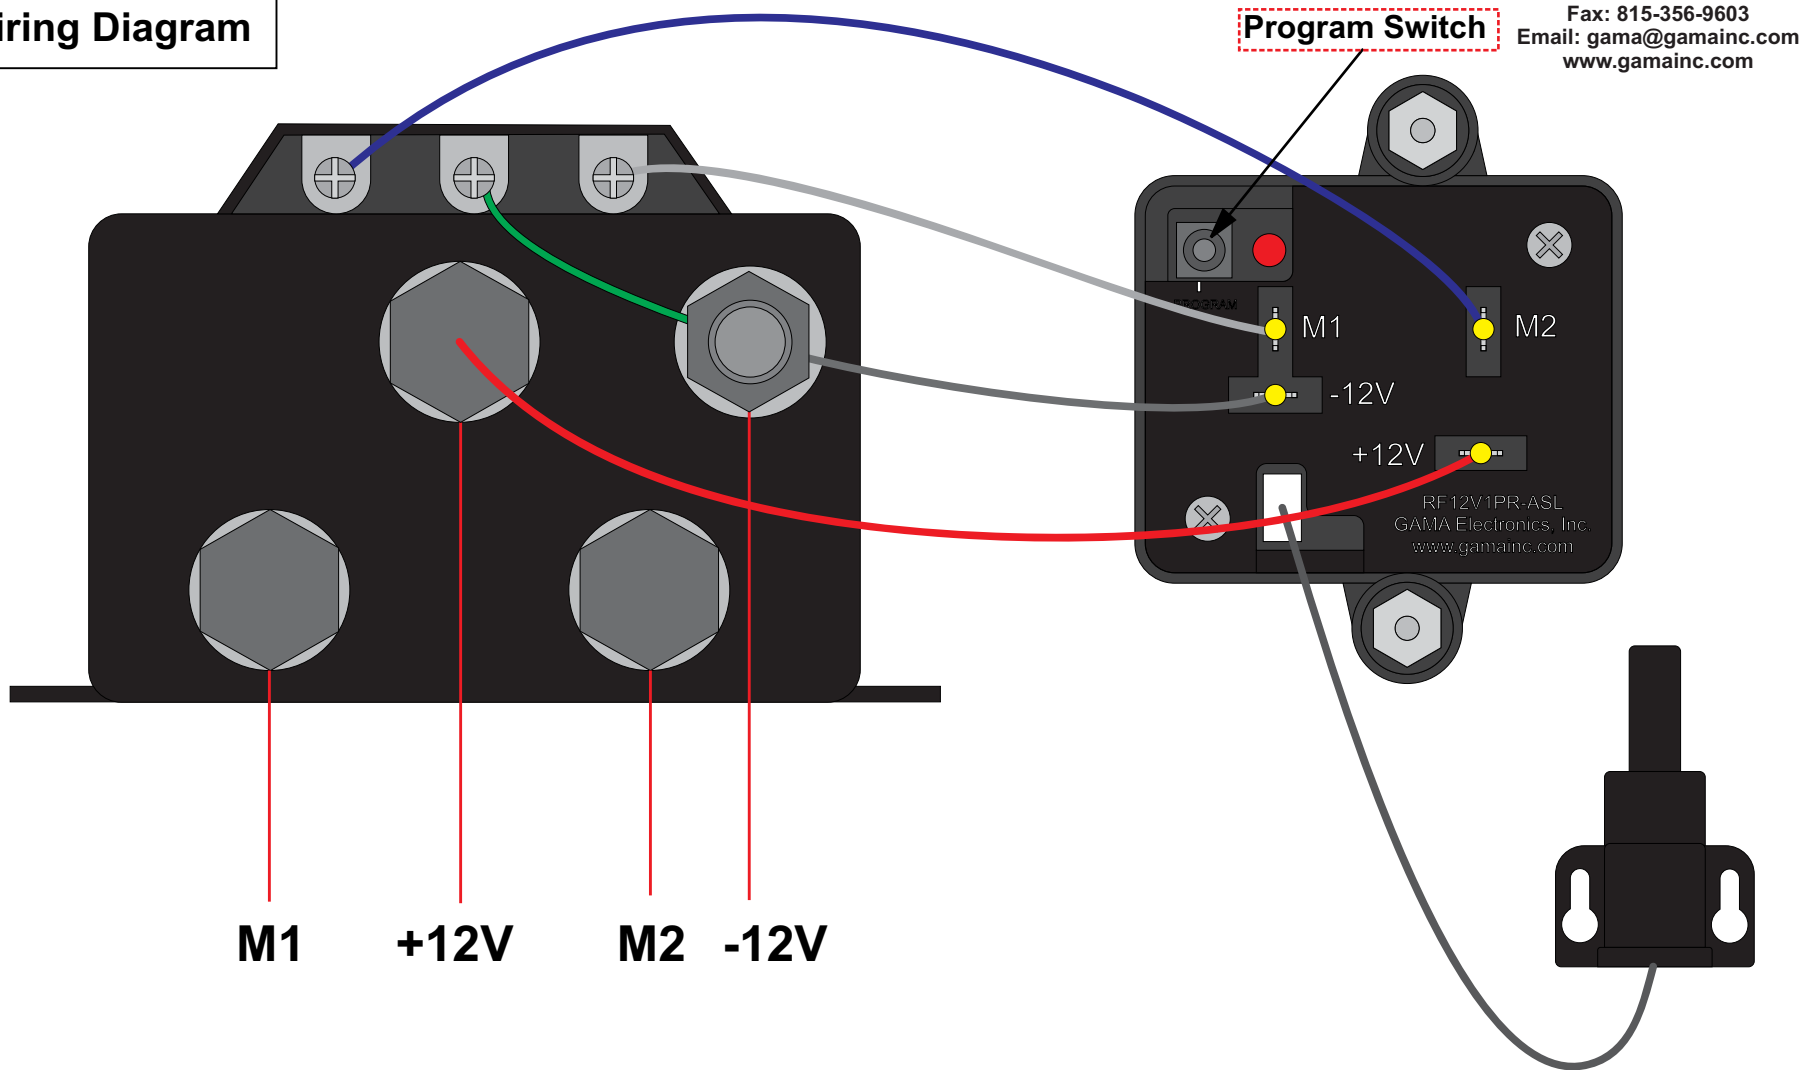

RF340-400APR

RF Remote Control System, 400/100 Amp
Polarity Reversing 12VDC Motor Control

<https://www.gamainc.com/product/rf340-400apr/>

Wiring Diagram

GAMA ELECTRONICS

P.O. Box 1488, Crystal Lake, IL 60039

Phone: 815-356-9600

Fax: 815-356-9603

Email: gama@gamainc.com

www.gamainc.com

Drawn By: KEG

Information contained herein is proprietary information of GAMA Electronics Inc. The dissemination use or duplication of this information, for any purpose other than that for which the information is provided, is prohibited except by express written permission.

All dimensions are in inches and have a +/- .015" tolerance unless otherwise specified.

Rev: 0

Release Date:
07/27/18

Pg. 5 of 5

Third Angle Projection