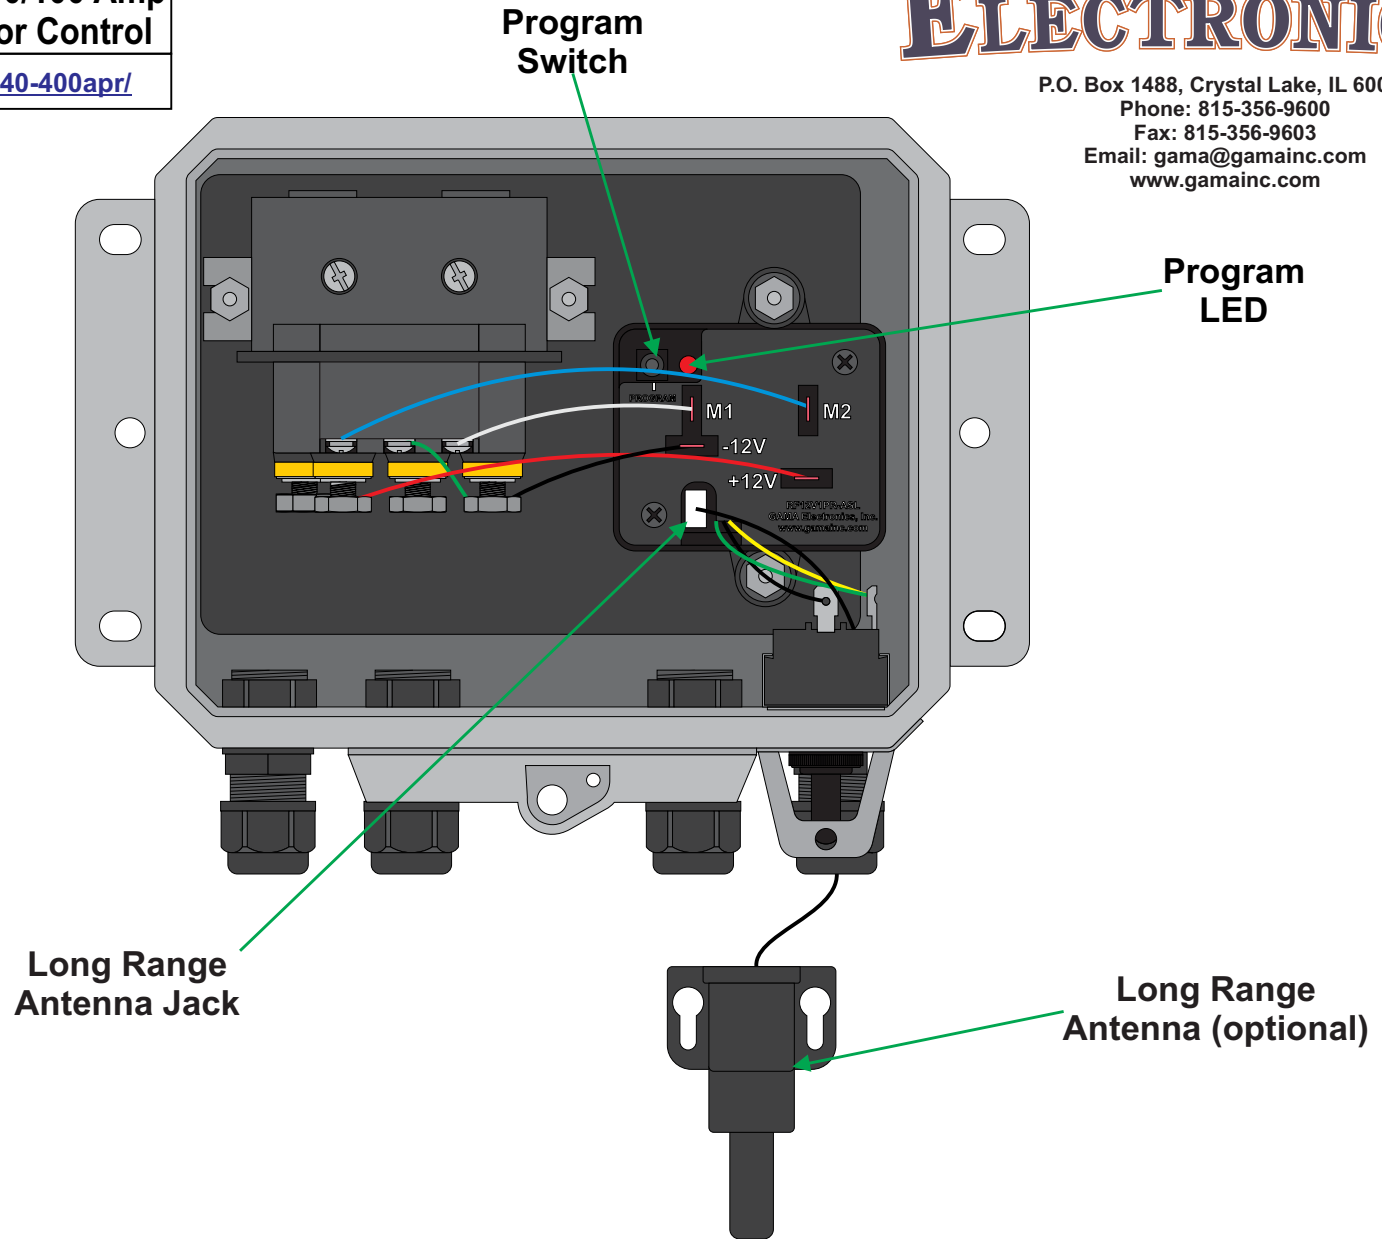

RF340-400APR

RF Remote Control System, 400/100 Amp
Polarity Reversing 12VDC Motor Control

<https://www.gamainc.com/product/rf340-400apr/>

GAMA ELECTRONICS

P.O. Box 1488, Crystal Lake, IL 60039
Phone: 815-356-9600
Fax: 815-356-9603
Email: gama@gamainc.com
www.gamainc.com

Drawn By: KEG

Information contained herein is proprietary information of GAMA Electronics Inc. The dissemination use or duplication of this information, for any purpose other than that for which the information is provided, is prohibited except by express written permission.

All dimensions are in inches and have a +/- .015" tolerance unless otherwise specified.

Rev: 0

Release Date:
07/27/18

Pg. 4 of 5

Third Angle Projection