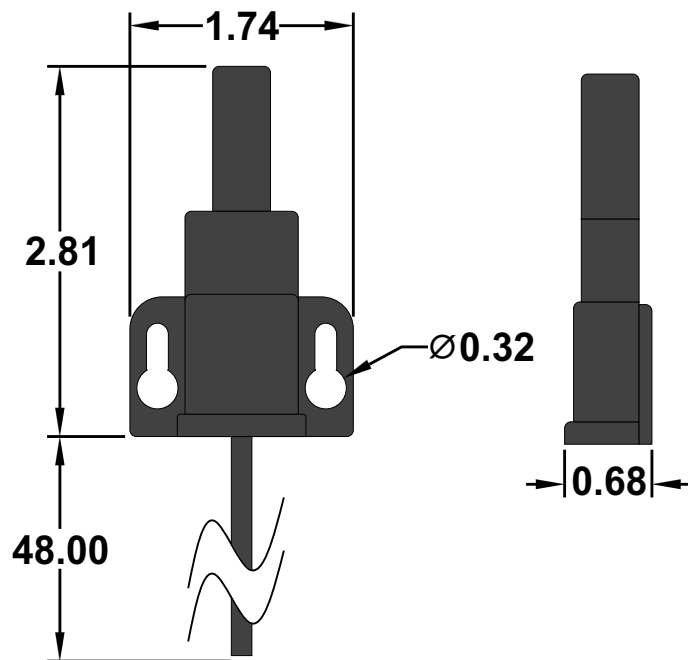

RF340-400APR

RF Remote Control System, 400/100 Amp
Polarity Reversing 12VDC Motor Control

<https://www.gamainc.com/product/rf340-400apr/>

GAMA ELECTRONICS

P.O. Box 1488, Crystal Lake, IL 60039

Phone: 815-356-9600

Fax: 815-356-9603

Email: gama@gamainc.com

www.gamainc.com

Long Range Antenna

www.gamainc.com/product/lra-340/

Included with long range option