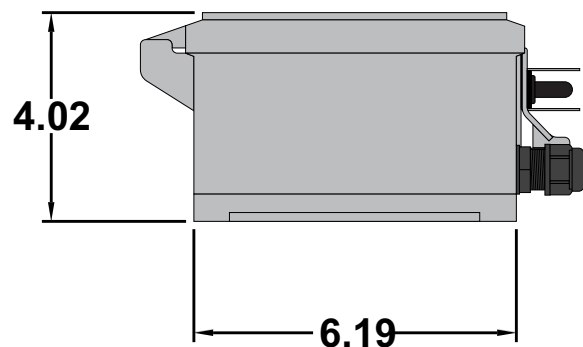

RF340-400APR

RF Remote Control System, 400/100 Amp
Polarity Reversing 12VDC Motor Control

<https://www.gamainc.com/product/rf340-400apr/>

RF340-400APR Receiver Dimensions

GAMA ELECTRONICS

P.O. Box 1488, Crystal Lake, IL 60039