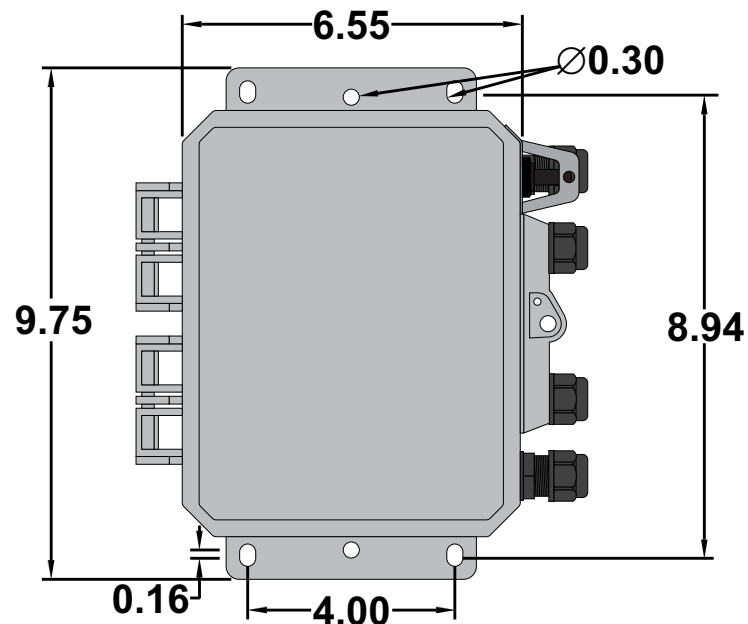

## RF340-400APR Receiver Dimensions