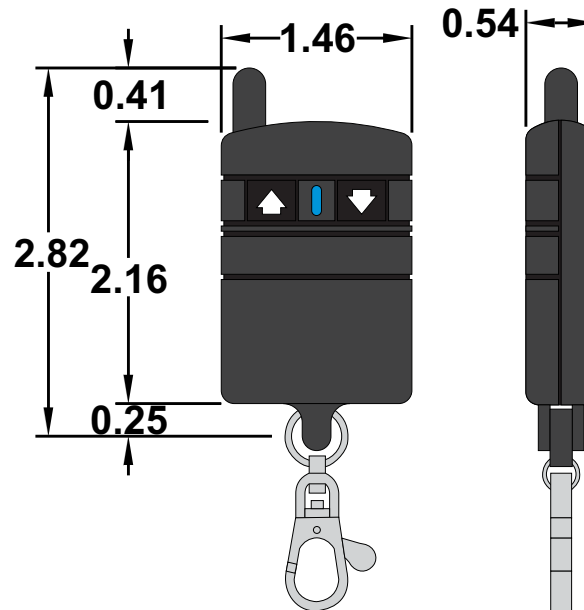

RF340-400APR

RF Remote Control System, 400/100 Amp
Polarity Reversing 12VDC Motor Control

<https://www.gamainc.com/product/rf340-400apr/>

GAMA ELECTRONICS

P.O. Box 1488, Crystal Lake, IL 60039

Phone: 815-365-9600

Fax: 815-356-9603

Email: gama@gamainc.com

www.gamainc.com

Long Range Antenna

www.gamainc.com/product/lra-340/

Included with long range option

2-Button Keyfob Transmitter

www.gamainc.com/product/kf340-2/

Included with standard transmitter option

Accessories Sold Separately

- •Extra 2-Button Keyfob Transmitters (KF340-2)
- •Extra 2-Button Waterproof Transmitters (KF340-2WP)
- •Package of 6 A23 12V Alkaline Keyfob Batteries (A23-6)
- •Extended Battery Life Transmitters (KF340-9VB-2)
- •Long Range Antenna (LRA-340)

Drawn By: KEG

Information contained herein is proprietary information of GAMA Electronics Inc. The dissemination use or duplication of this information, for any purpose other than that for which the information is provided, is prohibited except by express written permission.

All dimensions are in inches and have a +/- .015" tolerance unless otherwise specified.

Rev: 0

Pg. 2 of 5

Release Date:
07/27/18

Third Angle Projection