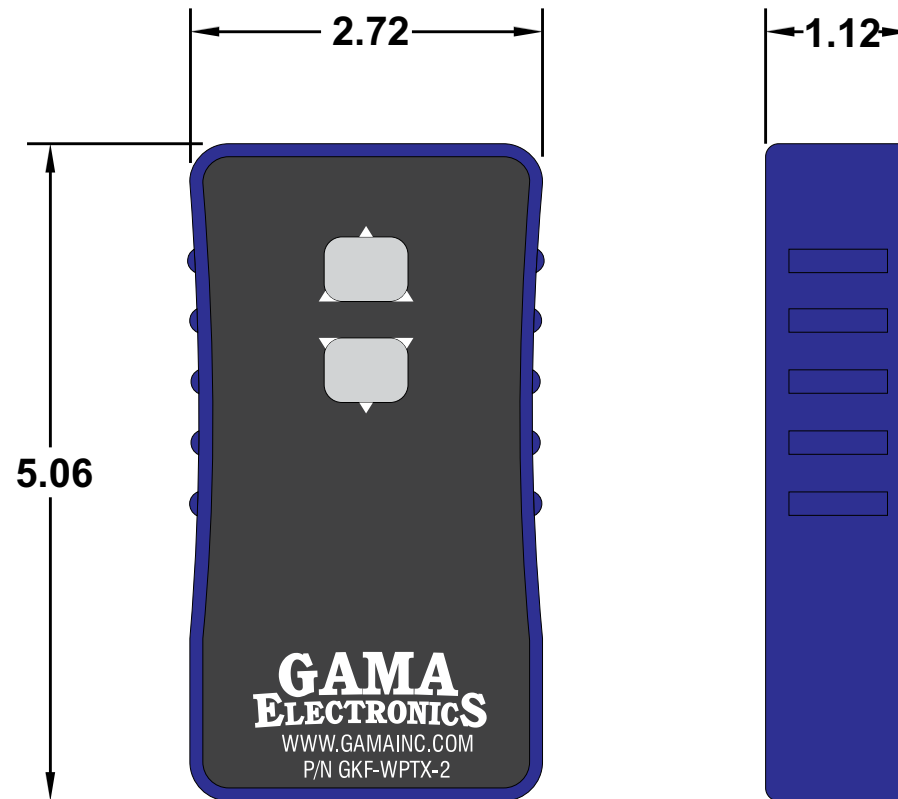

2-Button Rechargeable Transmitter

www.gamainc.com/product/gkf-wptx-2

Included with rechargeable transmitter
option

Drawn By: KEG

Information contained herein is proprietary information of GAMA Electronics Inc. The dissemination use or duplication of this information, for any purpose other than that for which the information is provided, is prohibited except by express written permission.

All dimensions are in inches and have a +/- .015" tolerance unless otherwise specified.

Rev: 0

Release Date:
07/27/18

Pg. 3 of 5

Third Angle Projection