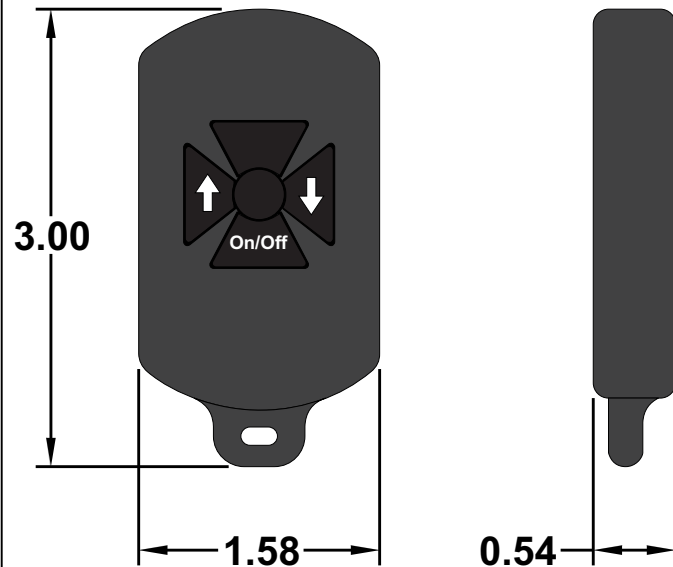

RF340-400APR

RF Remote Control System, 400/100 Amp
Polarity Reversing 12VDC Motor Control

<https://www.gamainc.com/product/rf340-400apr/>

GAMA ELECTRONICS

P.O. Box 1488, Crystal Lake, IL 60039

Phone: 815-365-9600

Fax: 815-356-9603

Email: gama@gamainc.com

www.gamainc.com

2-Button Waterproof Transmitter

www.gamainc.com/product/kf340-2wp

Included with waterproof transmitter
option