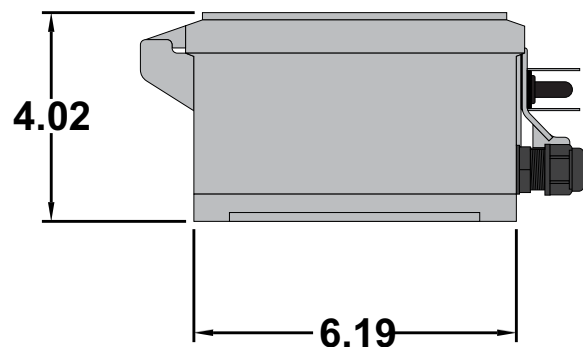

## RF340-400APR Receiver Dimensions