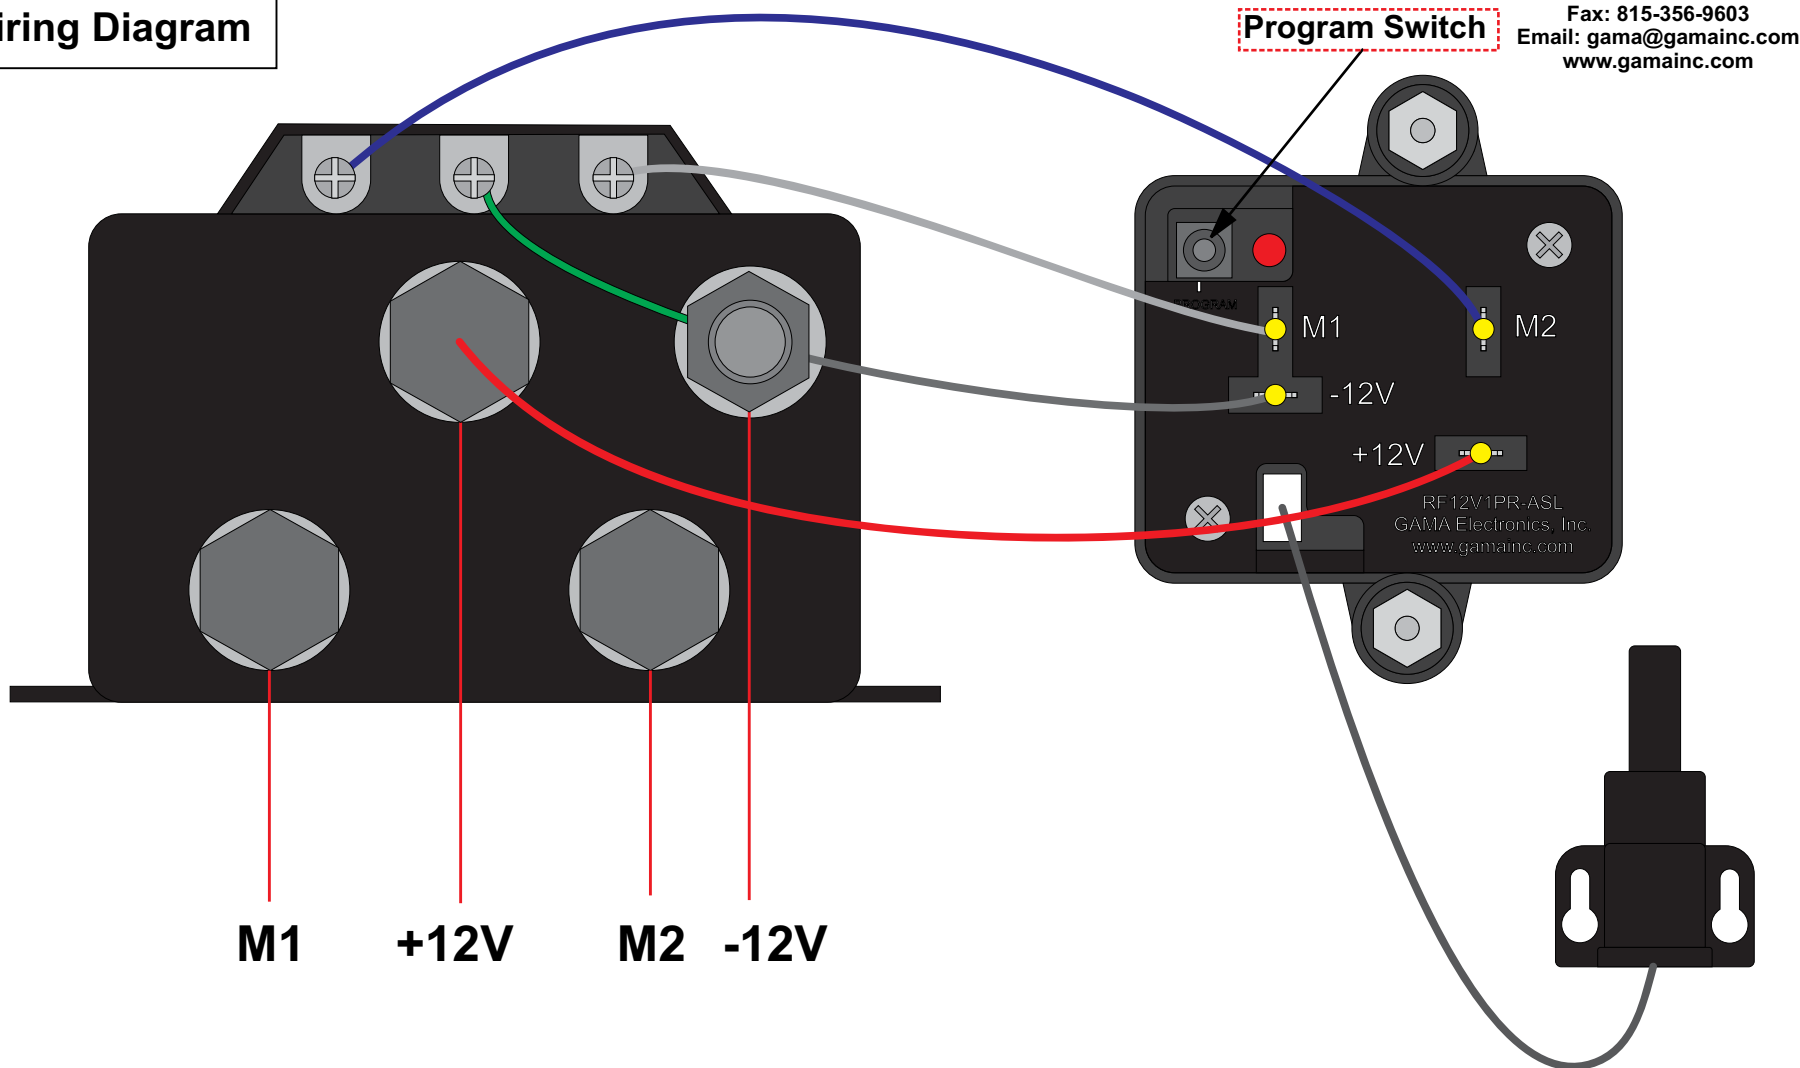

# RF340-400APR

RF Remote Control System, 400/100 Amp  
Polarity Reversing 12VDC Motor Control

<https://www.gamainc.com/product/rf340-400apr/>

## Wiring Diagram