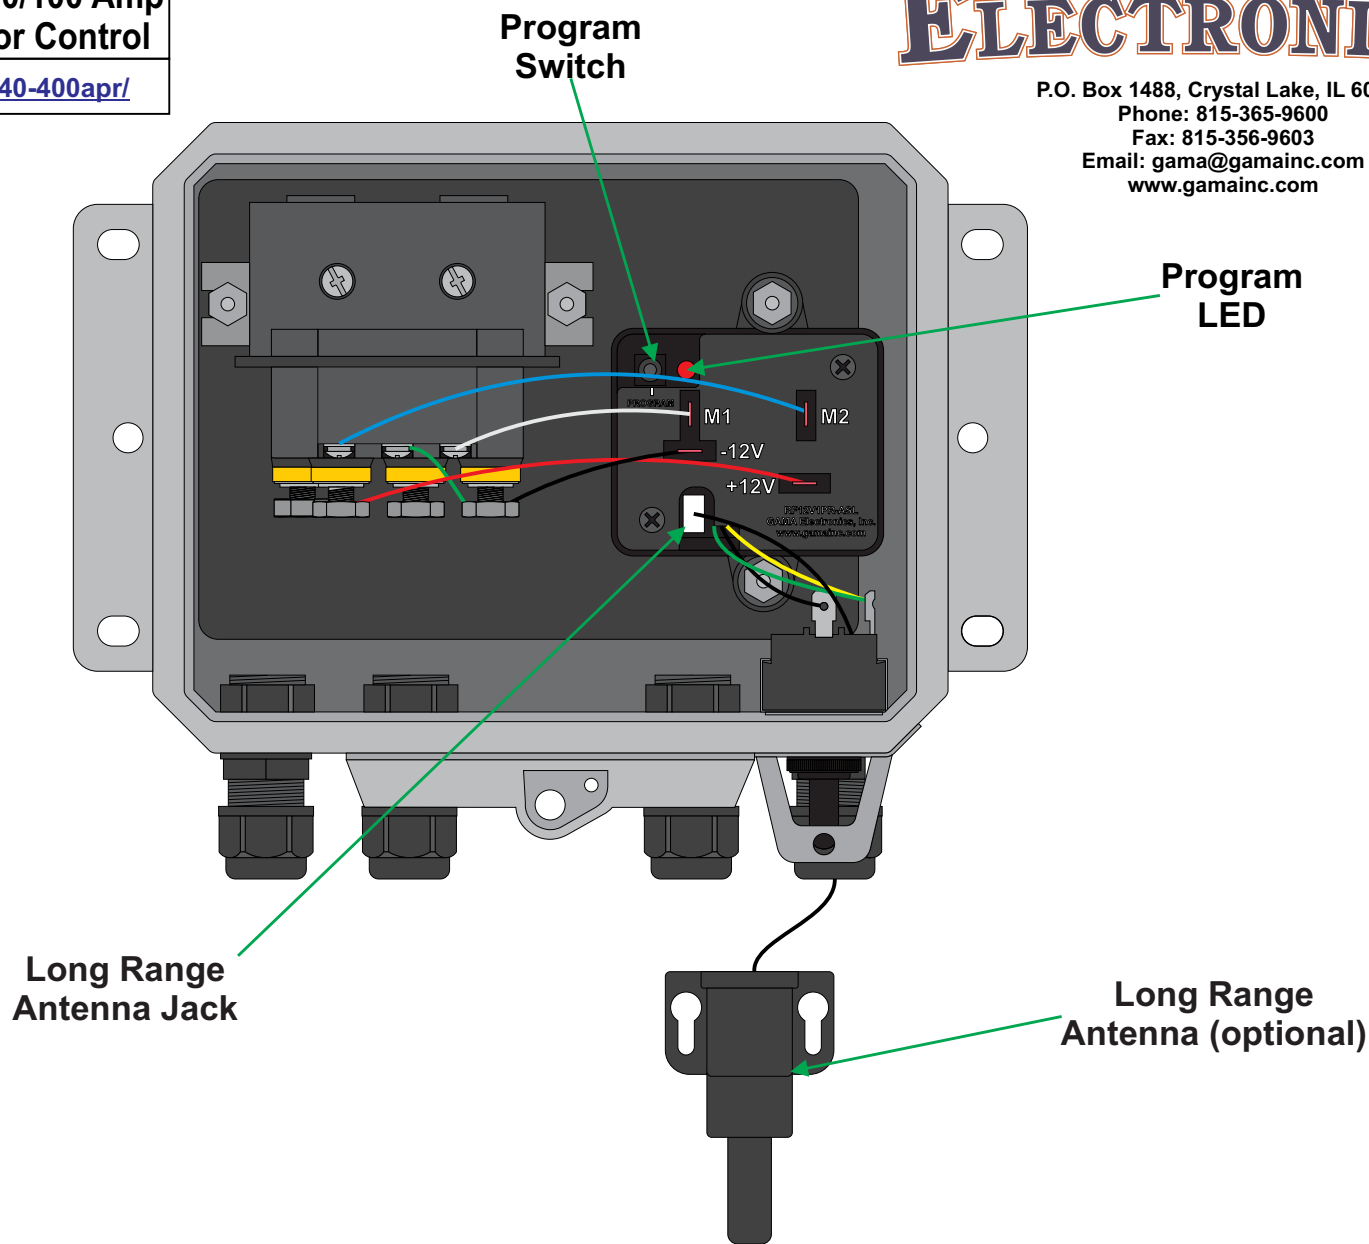

RF340-400APR

RF Remote Control System, 400/100 Amp
Polarity Reversing 12VDC Motor Control

<https://www.gamainc.com/product/rf340-400apr/>

GAMA ELECTRONICS

P.O. Box 1488, Crystal Lake, IL 60039

Phone: 815-365-9600

Fax: 815-356-9603

Email: gama@gamainc.com

www.gamainc.com

Drawn By: KEG

Information contained herein is proprietary information of GAMA Electronics Inc. The dissemination use or duplication of this information, for any purpose other than that for which the information is provided, is prohibited except by express written permission.

All dimensions are in inches and have a +/- .015" tolerance unless otherwise specified.

Rev: 0

Release Date:
07/27/18

Pg. 4 of 5

Third Angle Projection