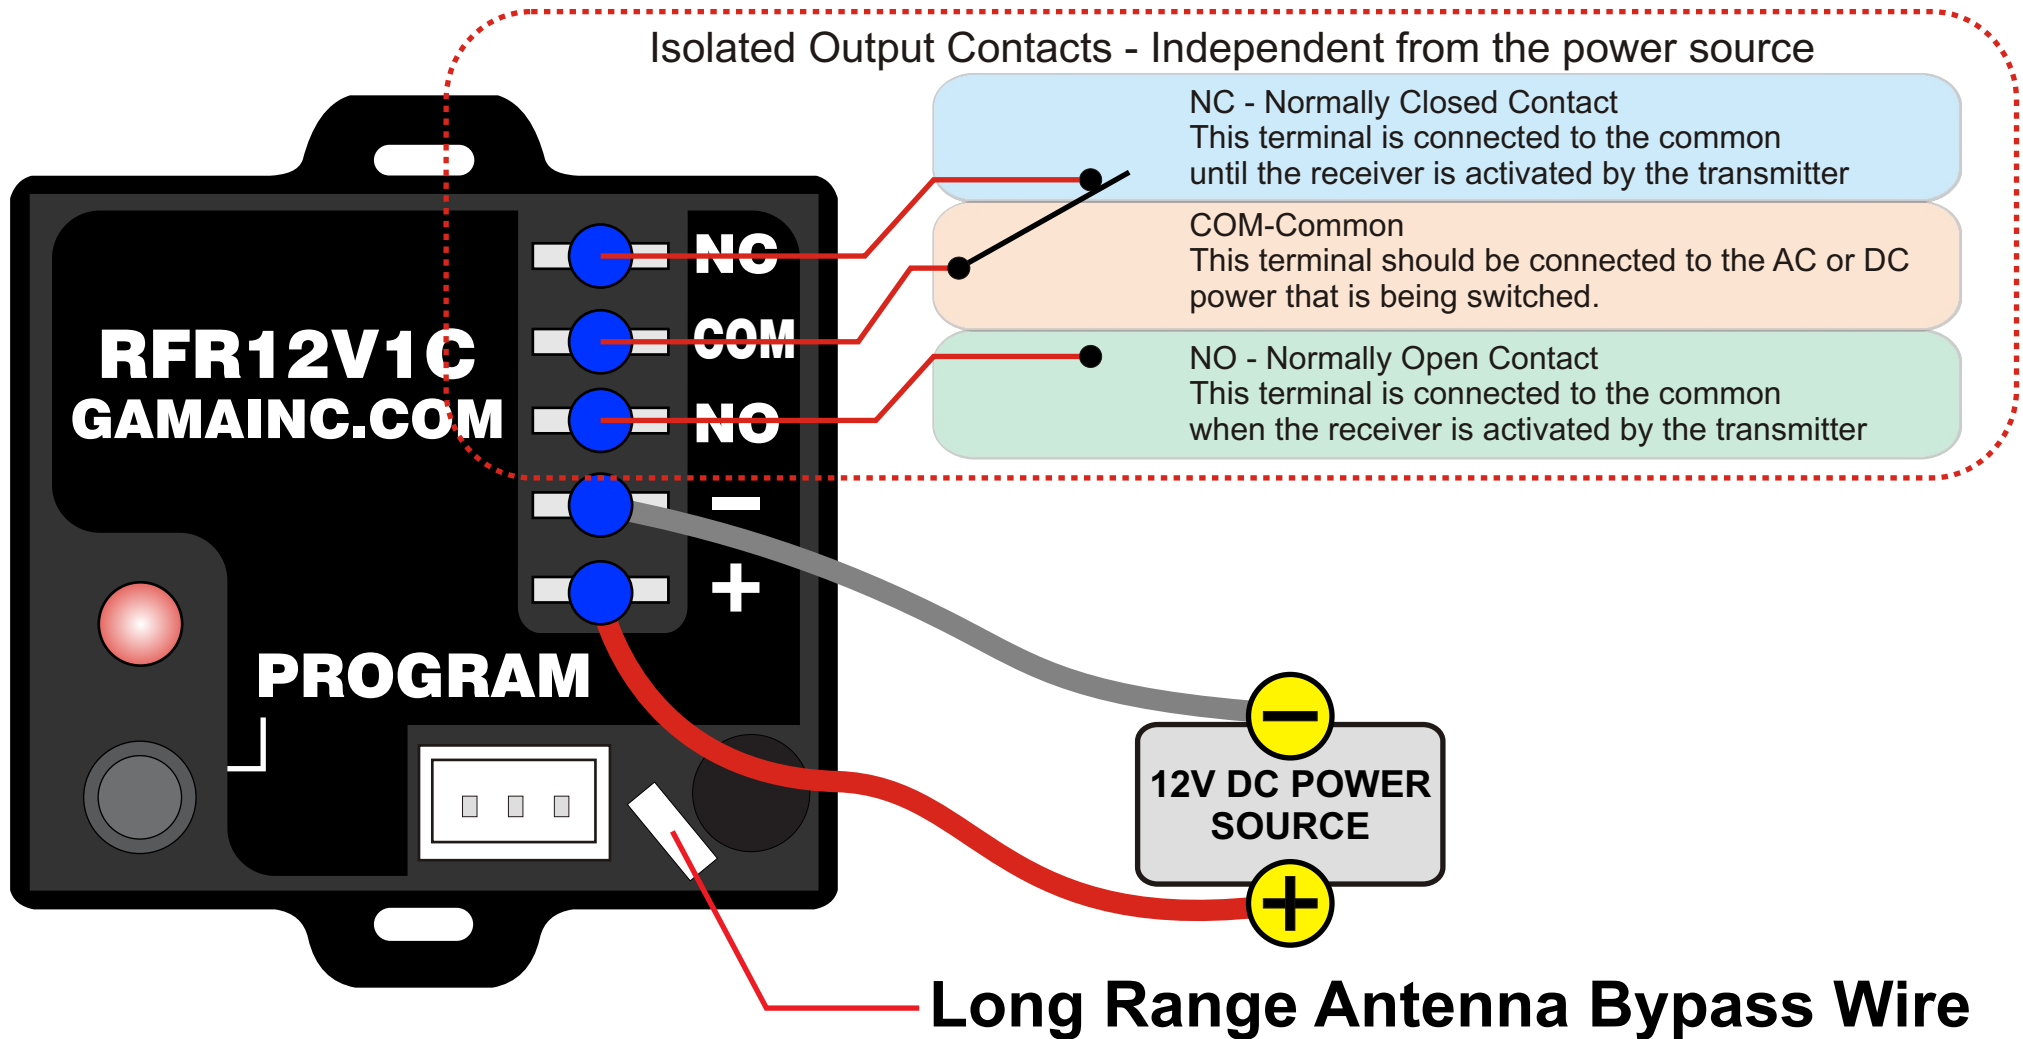

GAMA ELECTRONICS

WWW.GAMAINC.COM

815-356-9600

RFR12V1C-MB WIRING DIAGRAM