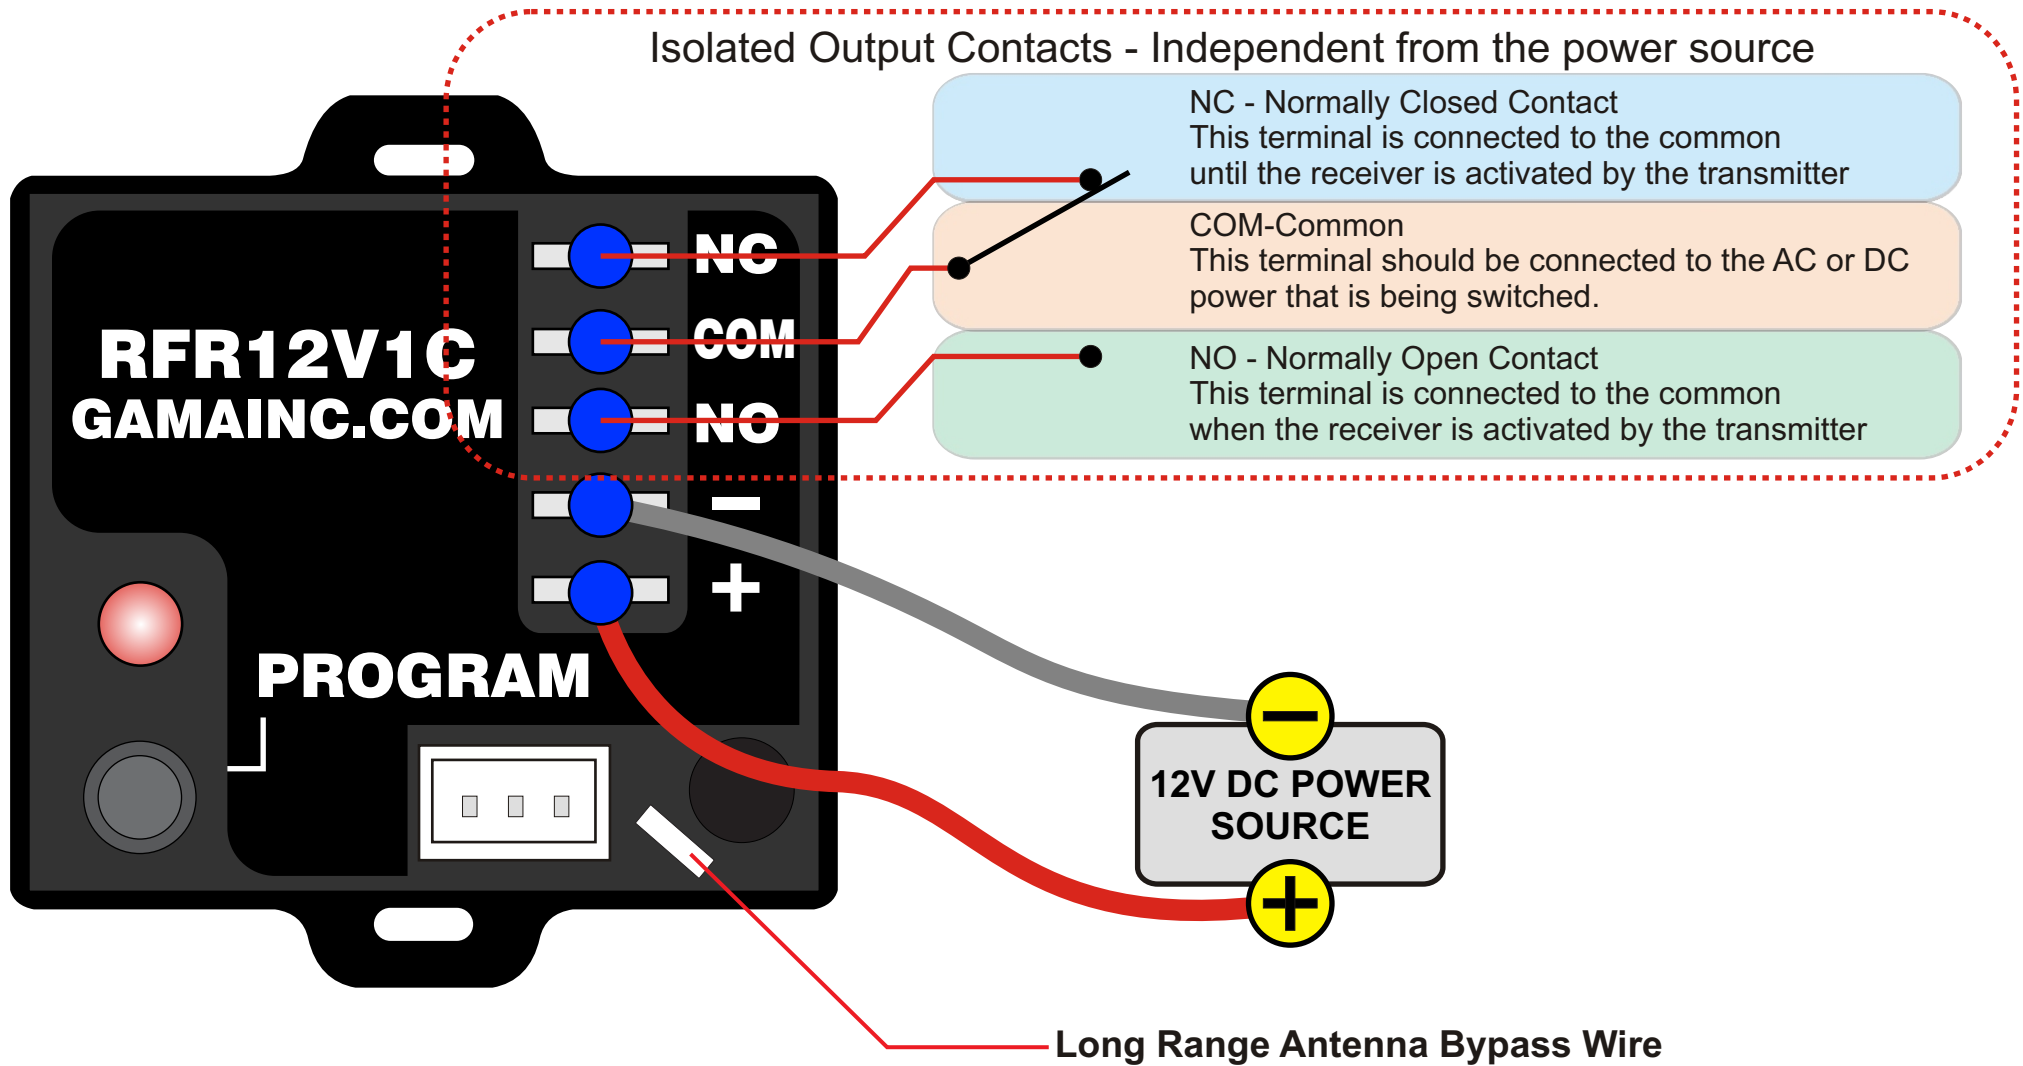

GAMA ELECTRONICS

WWW.GAMAINC.COM

815-356-9600

RFR12V1C WIRING DIAGRAM