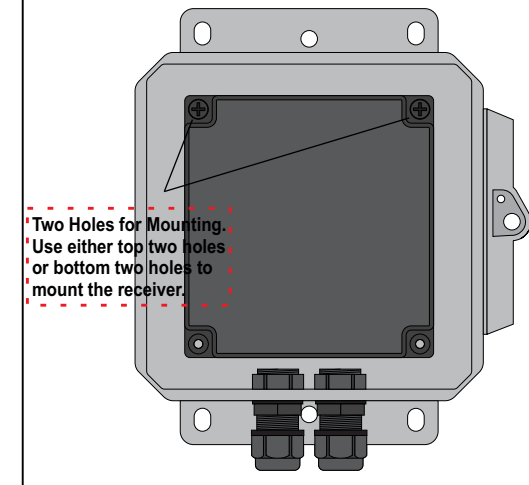

Interior View

Drawn By: KEG

Information contained herein is proprietary information of GAMA Electronics Inc. The dissemination use or duplication of this information, for any purpose other than that for which the information is provided, is prohibited except by express written permission.

All dimensions are in inches and have a +/- .015" tolerance unless otherwise specified.

Rev: 0

Release Date:
05/29/19

Pg. 3 of 5

Third Angle Projection