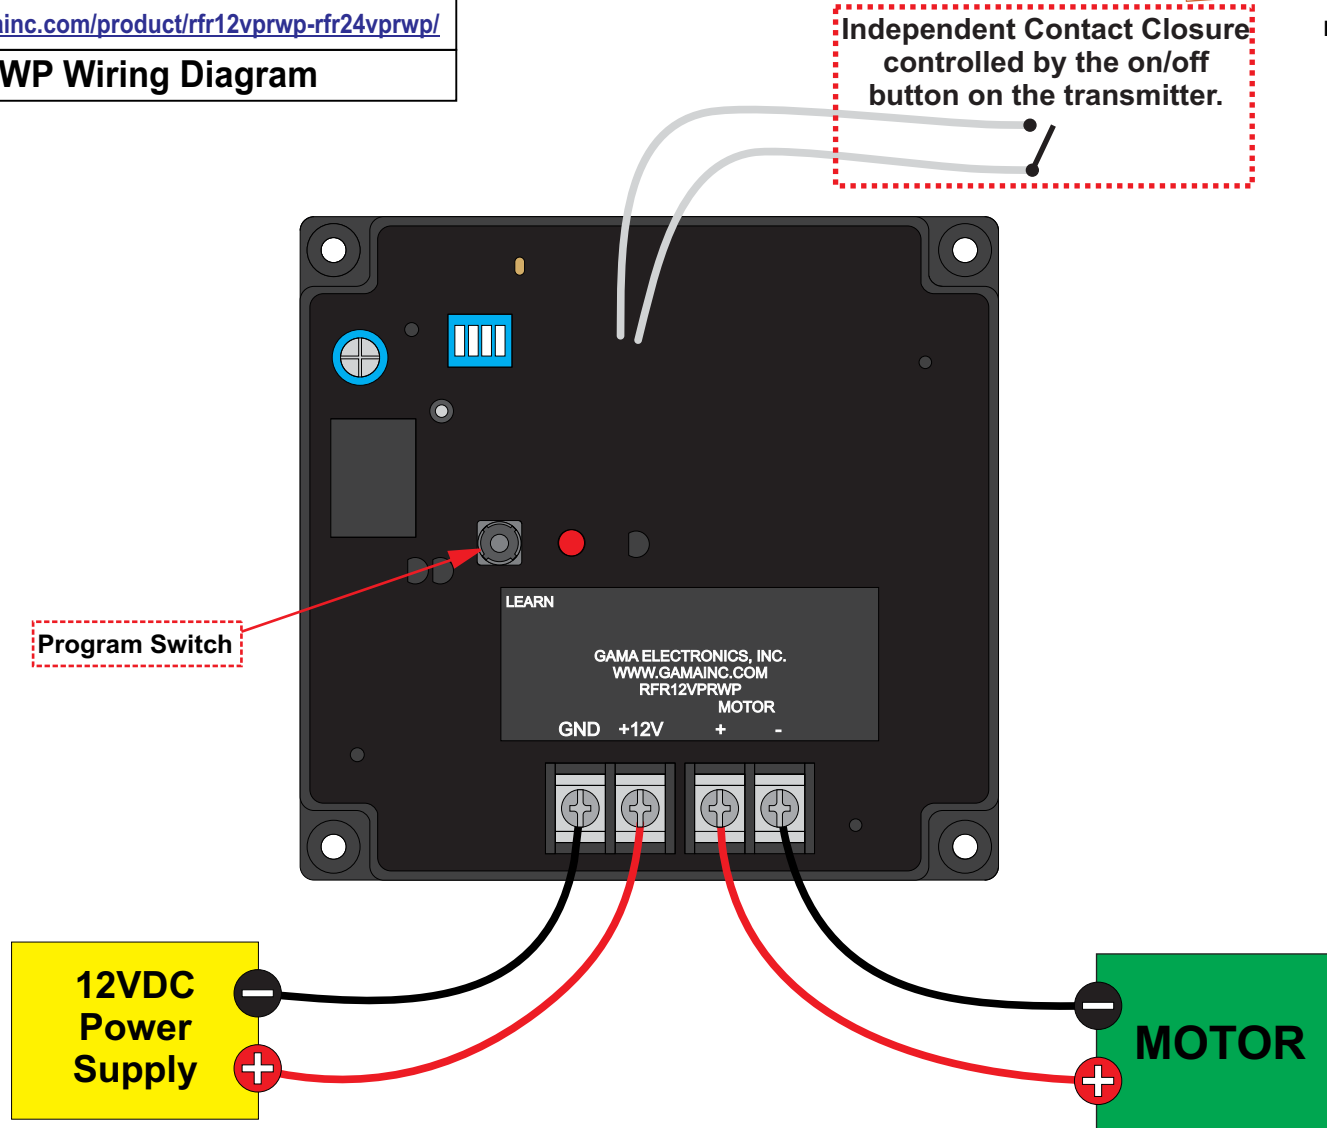

RFR12VPRWP

RF Remote Control System, Reverse Polarity 12VDC
Motor Control with Auxillary Contact Closure

<https://www.gamainc.com/product/rfr12vprwp-rfr24vprwp/>

RFR12V-PRWP Wiring Diagram

GAMA ELECTRONICS

P.O. Box 1488, Crystal Lake, IL 60039
Phone: 815-356-9600
Fax: 815-356-9603
Email: gama@gamainc.com
www.gamainc.com

Drawn By: KEG

Information contained herein is proprietary information of GAMA Electronics Inc. The dissemination use or duplication of this information, for any purpose other than that for which the information is provided, is prohibited except by express written permission.

All dimensions are in inches and have a +/- .015" tolerance unless otherwise specified.

Rev: 0

Release Date:
08/06/18

Pg. 5 of 5

Third Angle Projection