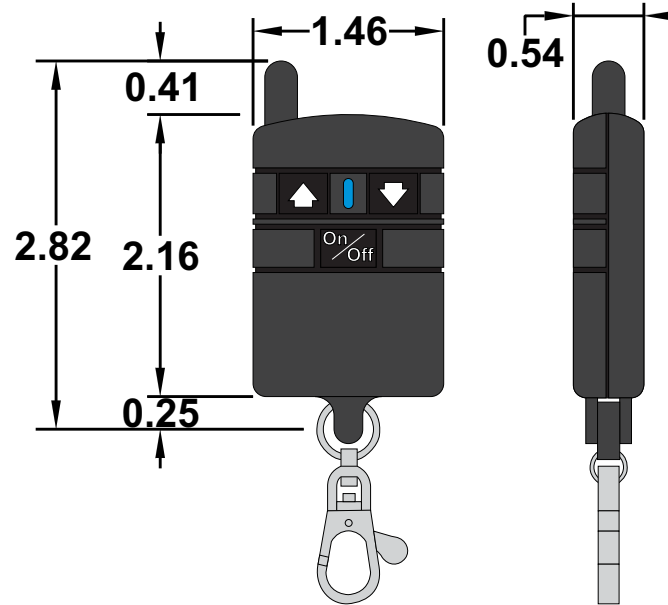

3-Button Keyfob Transmitter

www.gamainc.com/product/p44066/

Included with standard transmitter option

Accessories Sold Separately

- •Extra 3-Button Keyfob Transmitters (P44066)
- •Extra 3-Button Waterproof Transmitters (KF340-3WP)
- •Extra 3-Button Rechargeable Transmitters (GKF-WPTX-3)
- •Package of 6 A23 12V Alkaline Keyfob Batteries (A23-6)

Drawn By: KEG

Information contained herein is proprietary information of GAMA Electronics Inc. The dissemination use or duplication of this information, for any purpose other than that for which the information is provided, is prohibited except by express written permission.

All dimensions are in inches and have a +/- .015" tolerance unless otherwise specified.

Rev: 0

Pg. 2 of 5

Release Date:
05/29/19

Third Angle Projection