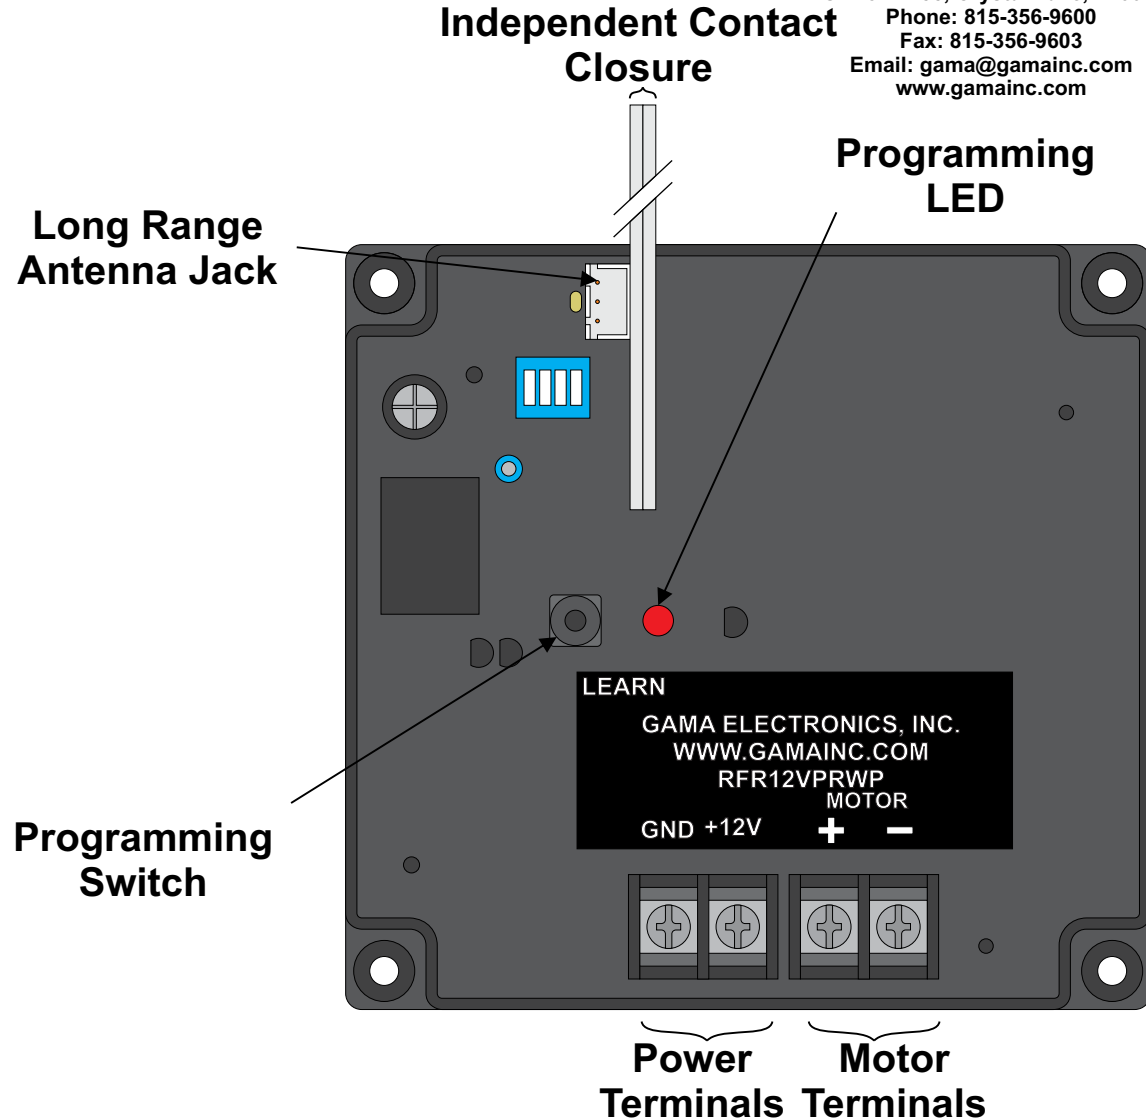

GAMA ELECTRONICS

P.O. Box 1488, Crystal Lake, IL 60039

Phone: 815-356-9600

Fax: 815-356-9603

Email: gama@gamainc.com

www.gamainc.com