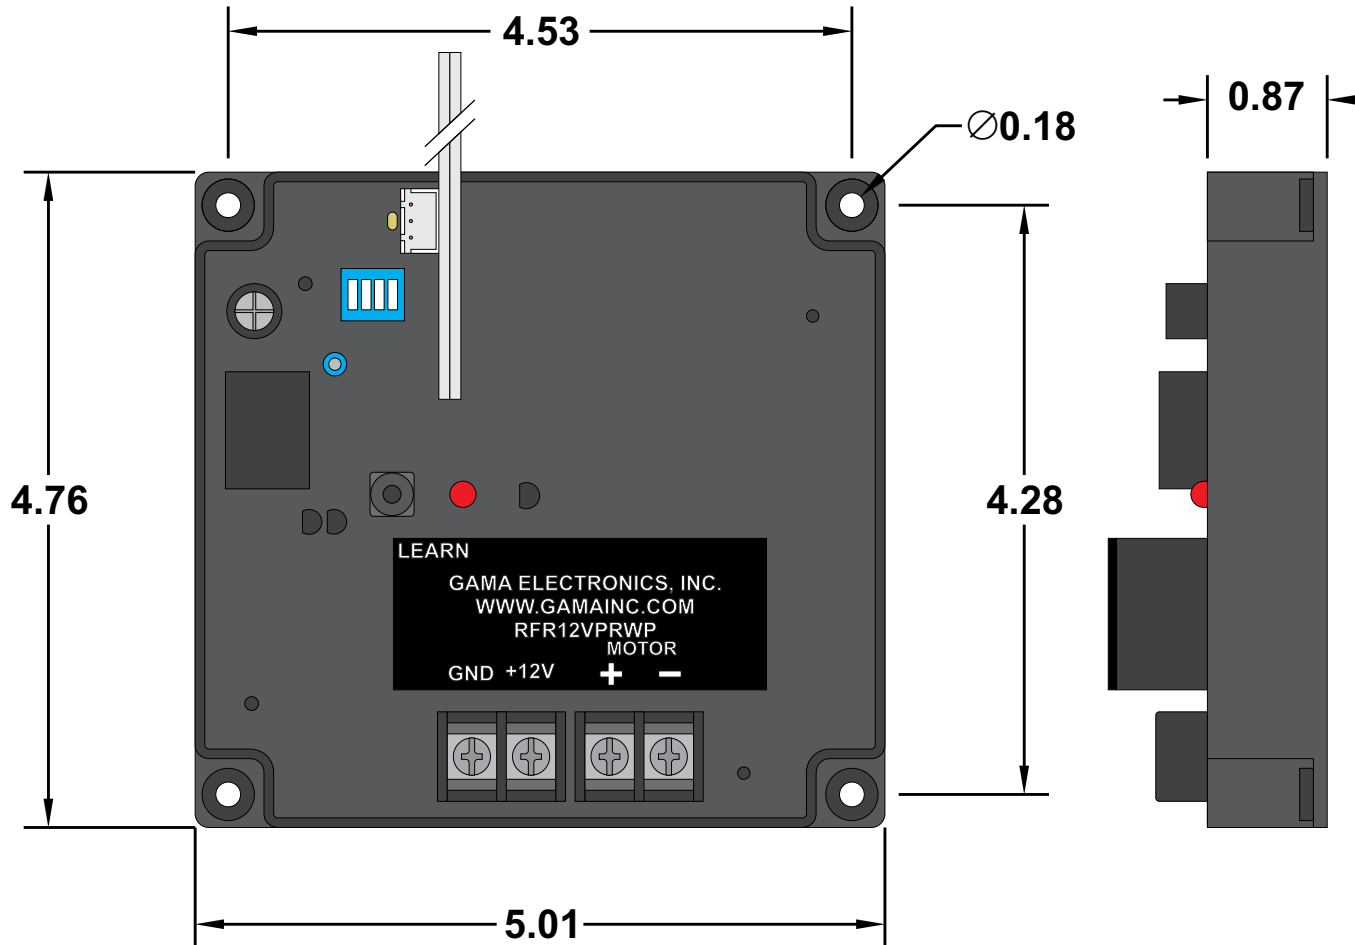

RFR12VPRWP

RF Remote Control System, Reverse Polarity 12VDC
Motor Control with Auxillary Contact Closure

<https://www.gamainc.com/product/rfr12vprwp-rfr24vprwp/>

RFR12V-PRWP Receiver Dimensions

GAMA ELECTRONICS

P.O. Box 1488, Crystal Lake, IL 60039

Phone: 815-356-9600

Fax: 815-356-9603

Email: gama@gamainc.com

www.gamainc.com

Specifications

- Frequency: 340 MHz.
- Input voltage: 12VDC with reverse polarity protection
- The output relays are rated at 30A @12VDC
- Operating temperature range: 0° F to 160° F.
- Transmit range is greater than 100 feet under normal operating conditions.
- Up to 4 keyfob transmitters can be used with each receiver.