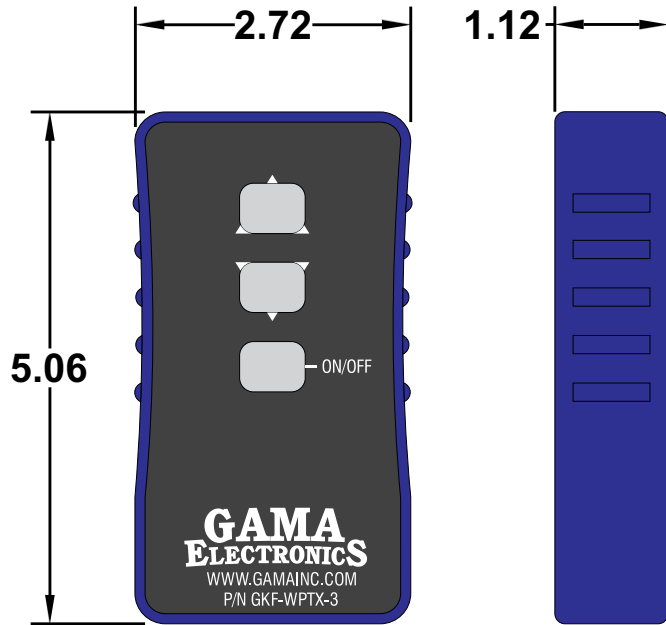

RFR12VPRWP

RF Remote Control System, Reverse Polarity 12VDC
Motor Control with Auxillary Contact Closure

<https://www.gamainc.com/product/rfr12vprwp-rfr24vprwp/>

3-Button Rechargeable Transmitter

www.gamainc.com/product/gkf-wptx-3

Included with rechargeable transmitter
option