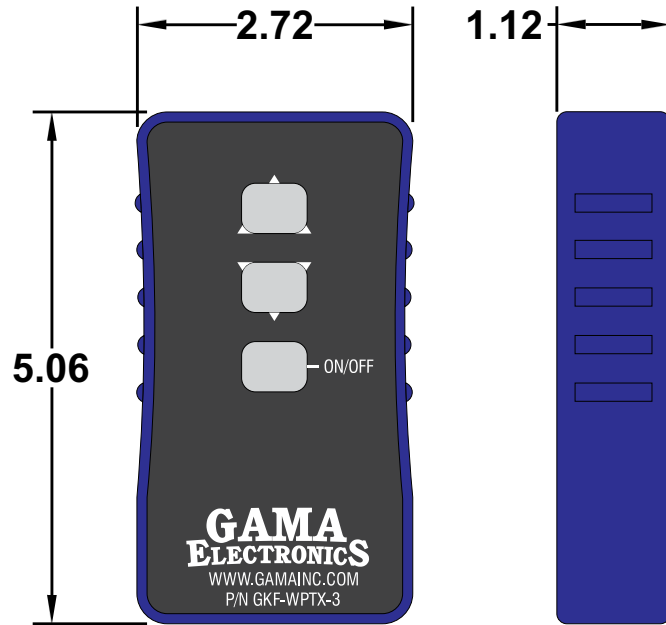

RFR12VPRWP

RF Remote Control System, Reverse Polarity 12VDC
Motor Control with Auxillary Contact Closure

<https://www.gamainc.com/product/rfr12vprwp-rfr24vprwp/>

3-Button Rechargeable Transmitter

www.gamainc.com/product/gkf-wptx-3

Included with rechargeable transmitter
option