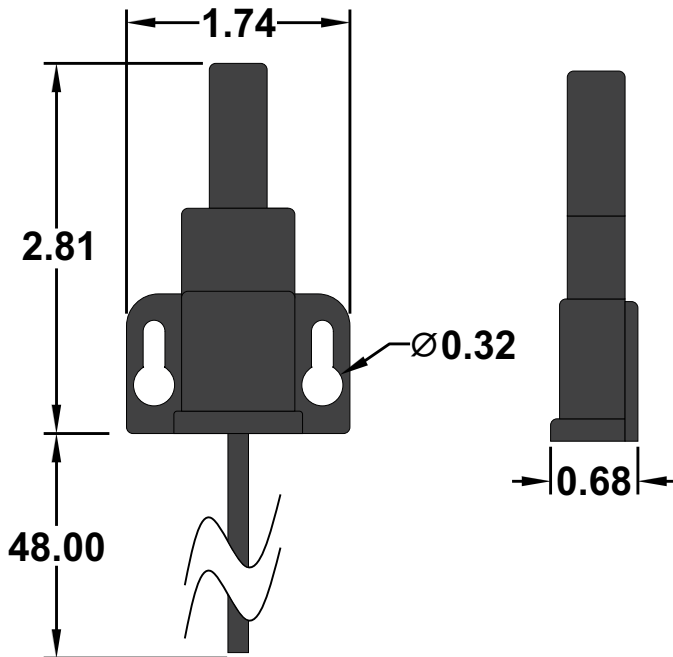

RFR12VPRWP

RF Remote Control System, Reverse Polarity 12VDC
Motor Control with Auxillary Contact Closure

<https://www.gamainc.com/product/rfr12vprwp-rfr24vprwp/>

GAMA ELECTRONICS

P.O. Box 1488, Crystal Lake, IL 60039

Phone: 815-356-9600

Fax: 815-356-9603

Email: gama@gamainc.com

www.gamainc.com

Long Range Antenna

www.gamainc.com/product/lra-340/

Included with long range option