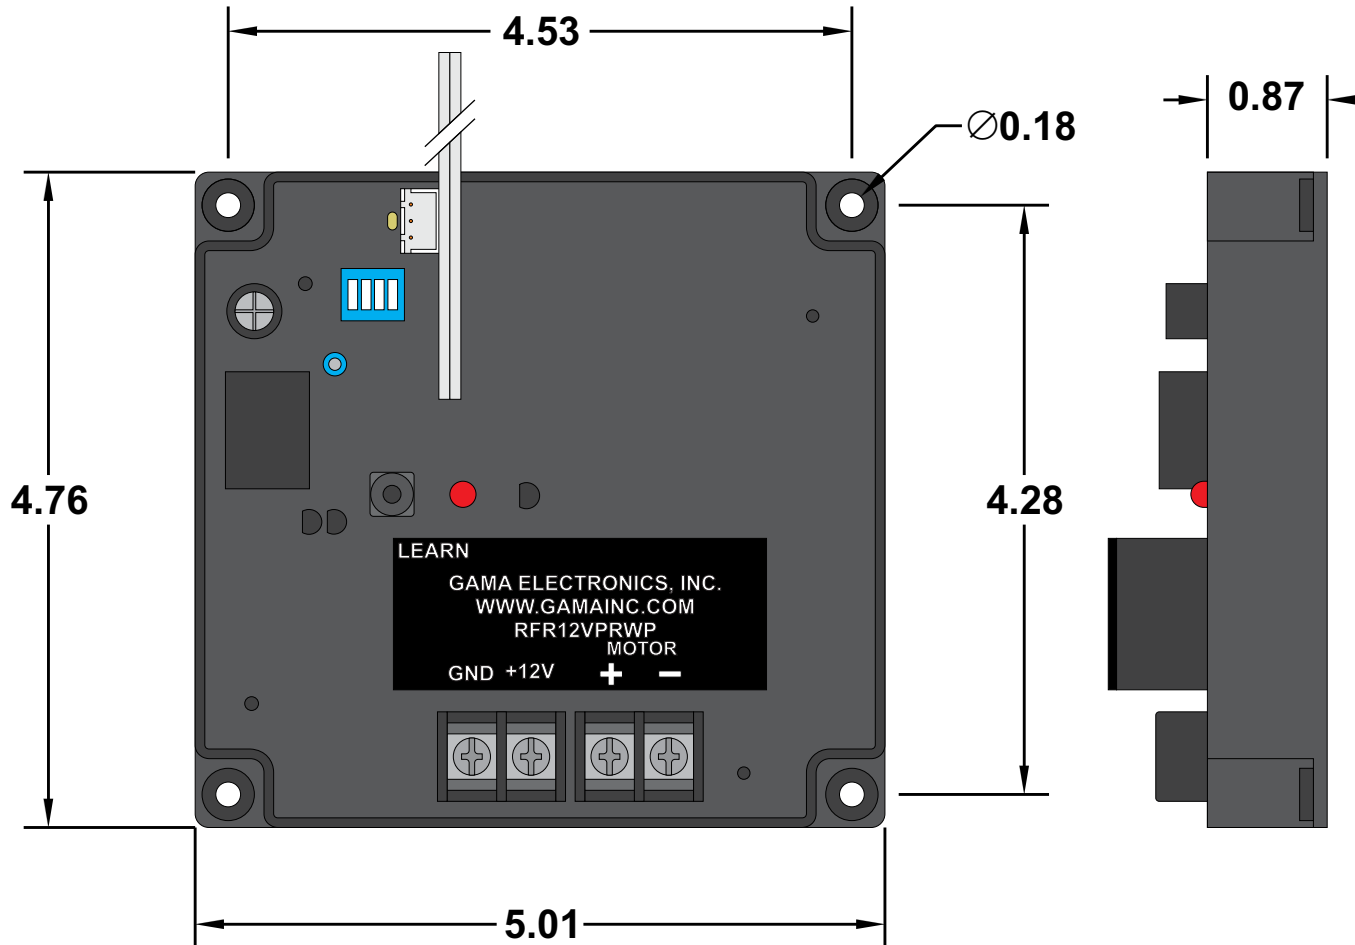

RFR12VPRWP

RF Remote Control System, Reverse Polarity 12VDC
Motor Control with Auxillary Contact Closure

<https://www.gamainc.com/product/rfr12vprwp-rfr24vprwp/>

RFR12V-PRWP Receiver Dimensions

GAMA ELECTRONICS

P.O. Box 1488, Crystal Lake, IL 60039

Phone: 815-356-9600

Fax: 815-356-9603

Email: gama@gamainc.com

www.gamainc.com

Specifications

- Frequency: 340 MHz.
- Input voltage: 12VDC with reverse polarity protection
- The output relays are rated at 30A @12VDC
- Operating temperature range: 0° F to 160° F.
- Transmit range is greater than 100 feet under normal operating conditions.
- Up to 30 keyfob transmitters can be used with each receiver.

Drawn By: KEG

Information contained herein is proprietary information of GAMA Electronics Inc. The dissemination use or duplication of this information, for any purpose other than that for which the information is provided, is prohibited except by express written permission.

All dimensions are in inches and have a +/- .015" tolerance unless otherwise specified.

Rev: A

Pg. 1 of 5

Release Date:
05/29/19

Third Angle Projection