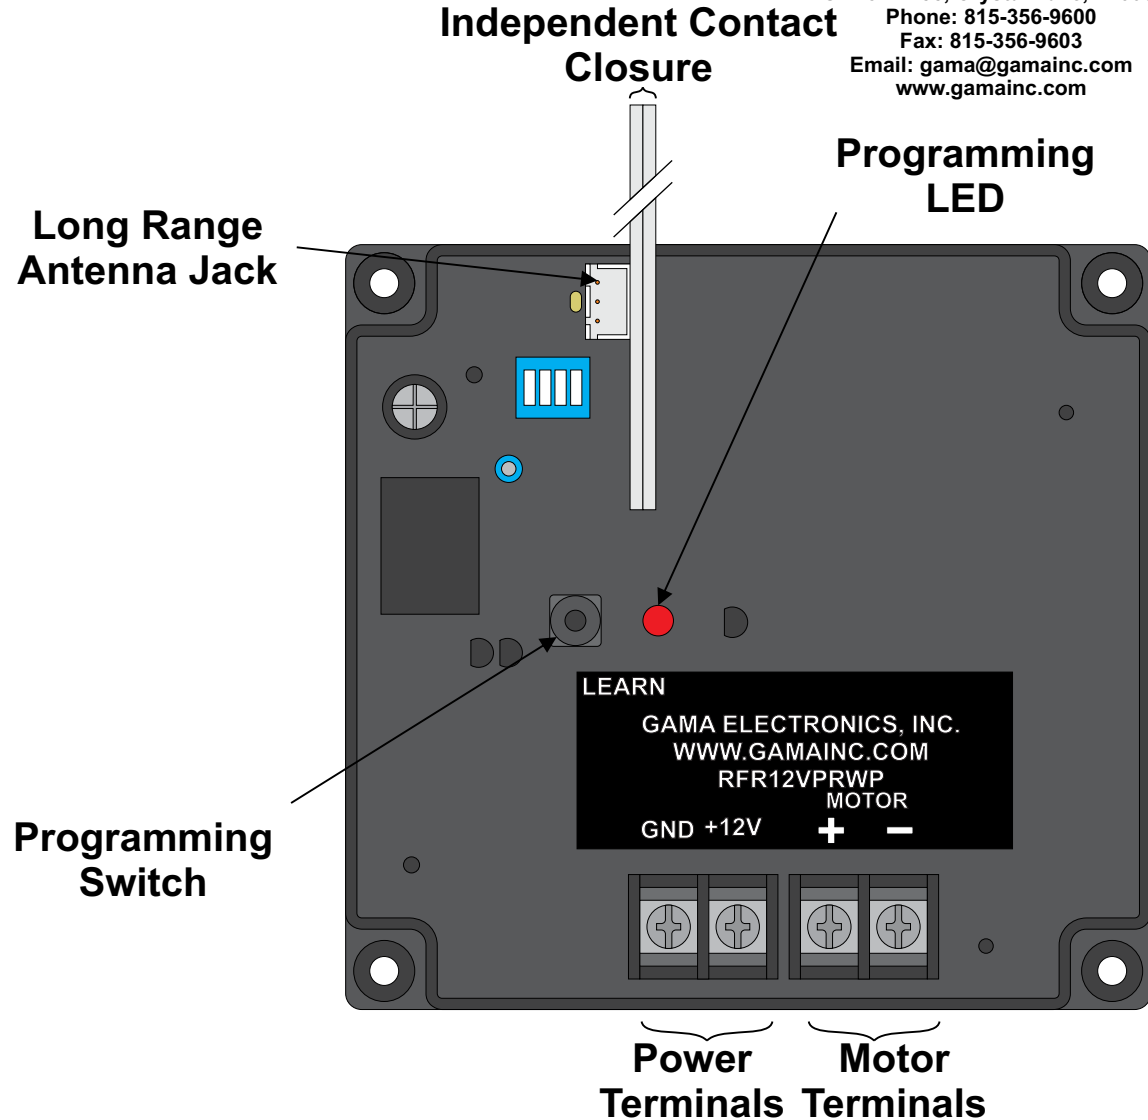

GAMA ELECTRONICS

P.O. Box 1488, Crystal Lake, IL 60039

Phone: 815-356-9600

Fax: 815-356-9603

Email: gama@gamainc.com

www.gamainc.com