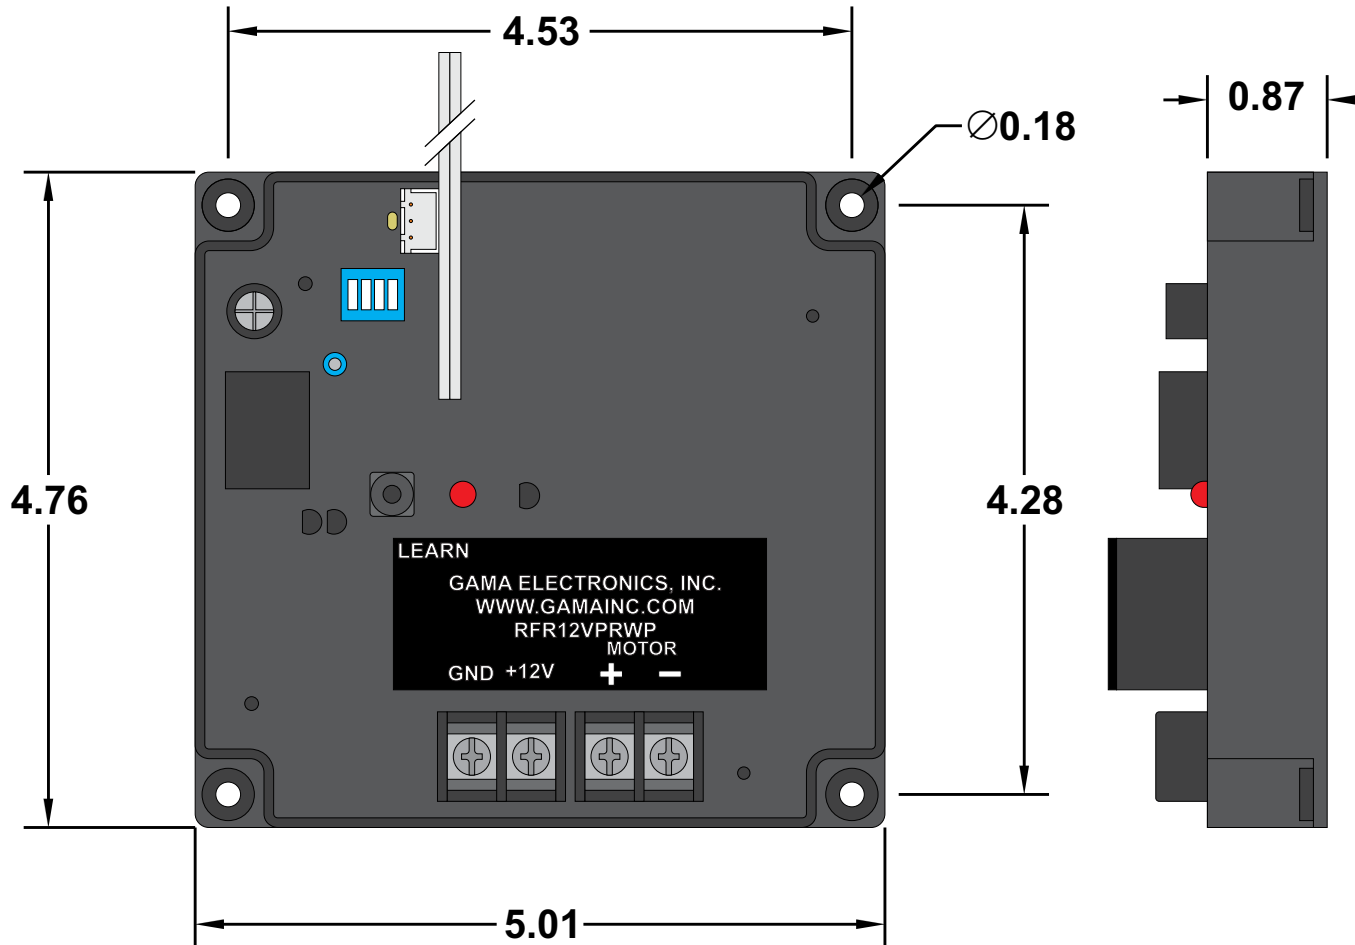

RFR12VPRWP

RF Remote Control System, Reverse Polarity 12VDC
Motor Control with Auxillary Contact Closure

<https://www.gamainc.com/product/rfr12vprwp-rfr24vprwp/>

RFR12V-PRWP Receiver Dimensions

GAMA ELECTRONICS

P.O. Box 1488, Crystal Lake, IL 60039

Phone: 815-356-9600

Fax: 815-356-9603

Email: gama@gamainc.com

www.gamainc.com

Specifications

- Frequency: 340 MHz.
- Input voltage: 12VDC with reverse polarity protection
- The output relays are rated at 30A @12VDC
- Operating temperature range: 0° F to 160° F.
- Transmit range is greater than 100 feet under normal operating conditions.
- Up to 30 keyfob transmitters can be used with each receiver.