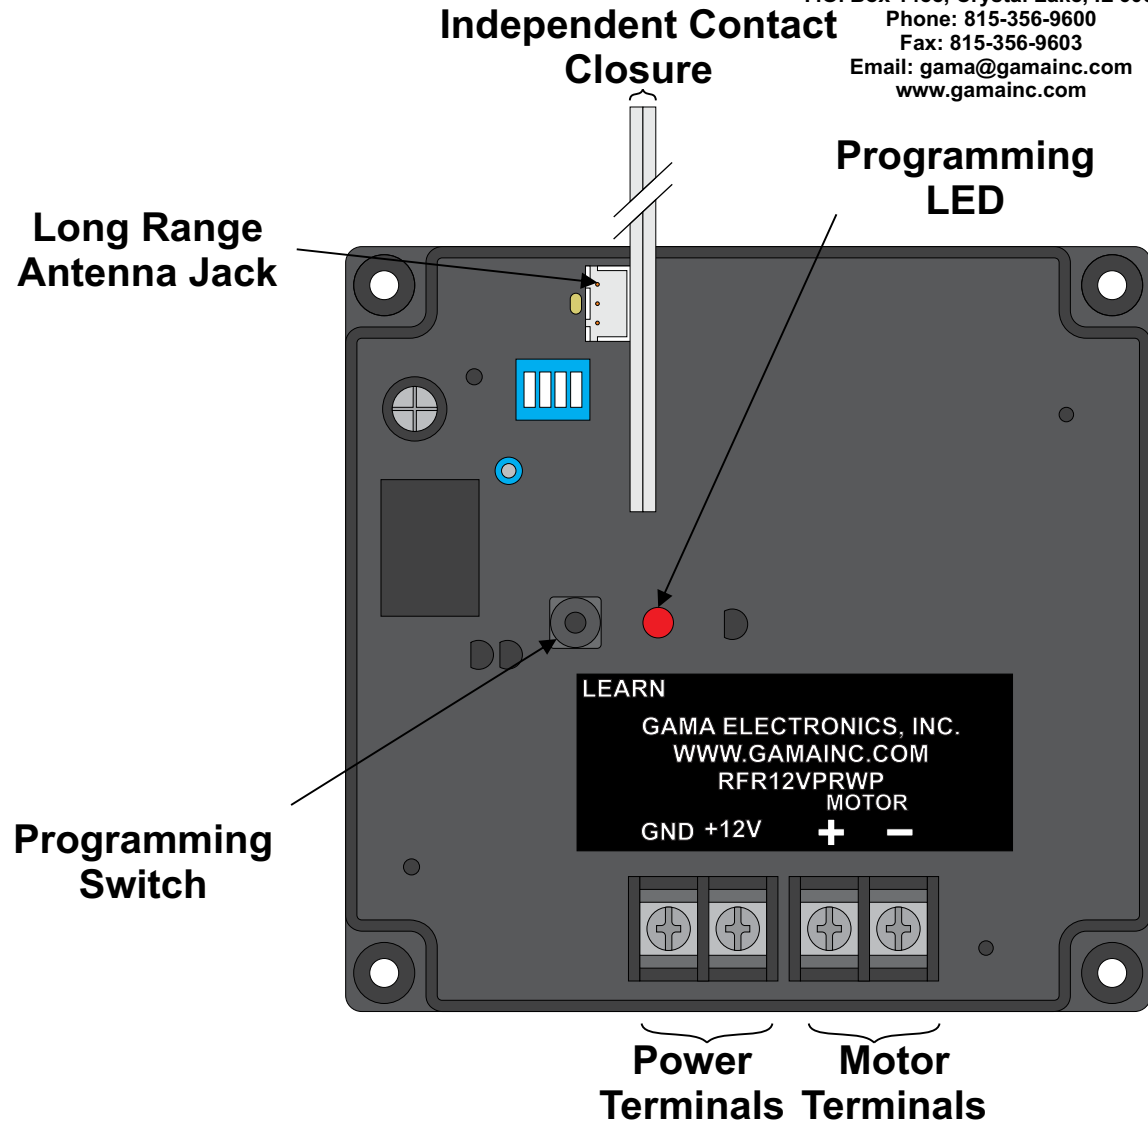

GAMA ELECTRONICS

P.O. Box 1488, Crystal Lake, IL 60039

Phone: 815-356-9600

Fax: 815-356-9603

Email: gama@gamainc.com

www.gamainc.com