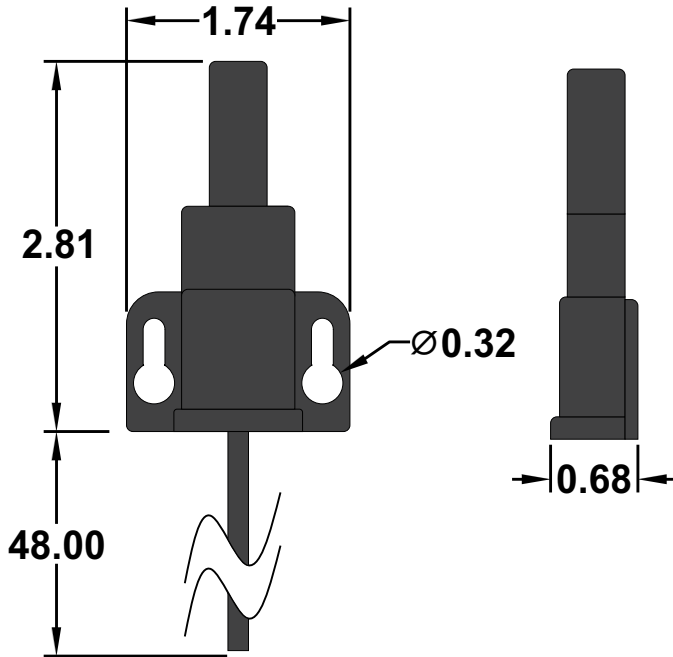

RFR12VPRWP

RF Remote Control System, Reverse Polarity 12VDC
Motor Control with Auxillary Contact Closure

<https://www.gamainc.com/product/rfr12vprwp-rfr24vprwp/>

GAMA ELECTRONICS

P.O. Box 1488, Crystal Lake, IL 60039

Phone: 815-356-9600

Fax: 815-356-9603

Email: gama@gamainc.com

www.gamainc.com

Long Range Antenna

www.gamainc.com/product/lra-340/

Included with long range option