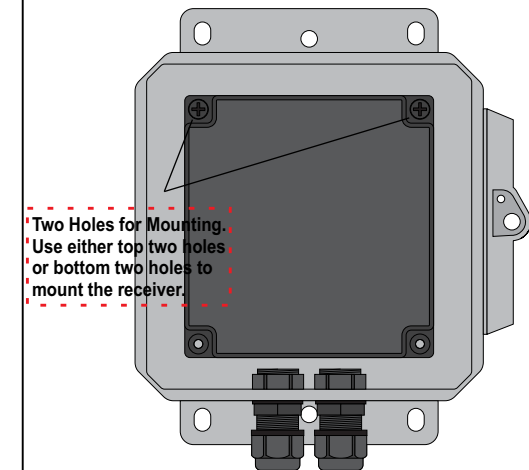

Interior View

Drawn By: KEG

Information contained herein is proprietary information of GAMA Electronics Inc. The dissemination use or duplication of this information, for any purpose other than that for which the information is provided, is prohibited except by express written permission.

All dimensions are in inches and have a +/- .015" tolerance unless otherwise specified.

Rev: A

Release Date:
05/29/19

Pg. 3 of 5

Third Angle Projection