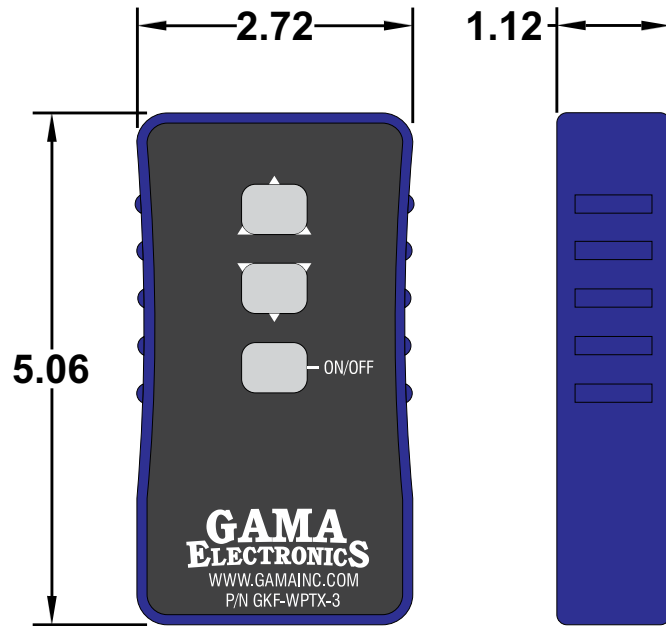

RFR12VPRWP

RF Remote Control System, Reverse Polarity 12VDC
Motor Control with Auxillary Contact Closure

<https://www.gamainc.com/product/rfr12vprwp-rfr24vprwp/>

3-Button Rechargeable Transmitter

www.gamainc.com/product/gkf-wptx-3

Included with rechargeable transmitter
option