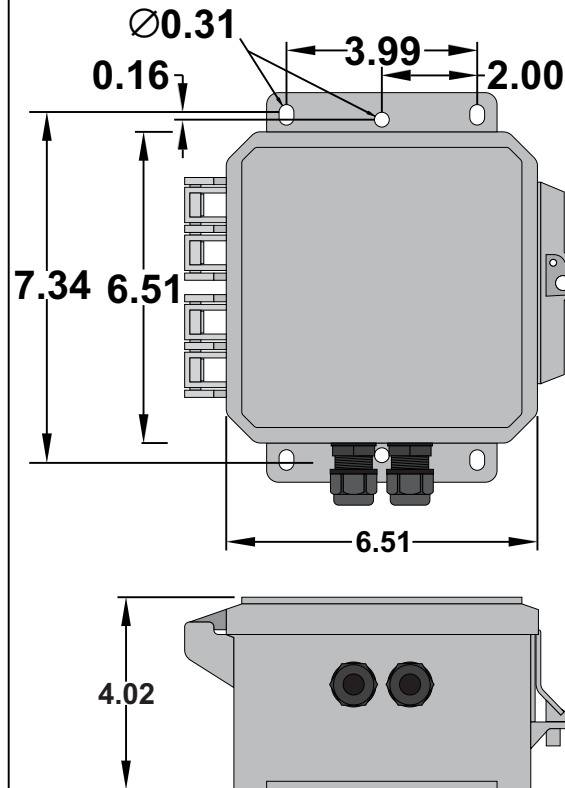

Waterproof Enclosure

www.gamainc.com/product/gwe-663-812/

Included with waterproof enclosure option

GAMA ELECTRONICS

P.O. Box 1488, Crystal Lake, IL 60039

Phone: 815-356-9600

Fax: 815-356-9603

Email: gama@gamainc.com

www.gamainc.com