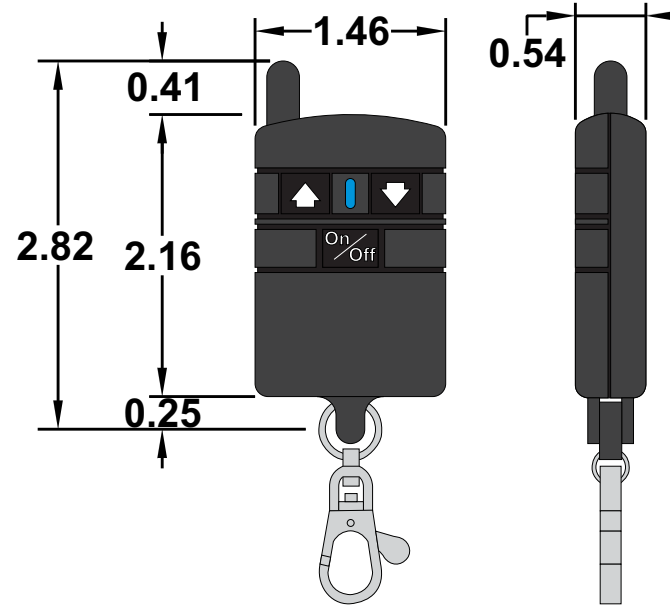

3-Button Keyfob Transmitter

www.gamainc.com/product/p44066/

Included with standard transmitter option

Accessories Sold Separately

- •Extra 3-Button Keyfob Transmitters ([P44066](#))
- •Extra 3-Button Waterproof Transmitters ([KF340-3WP](#))
- •Extra 3-Button Rechargeable Transmitters ([GKF-WPTX-3](#))
- •Package of 6 A23 12V Alkaline Keyfob Batteries ([A23-6](#))
- •Extra Long Range Antenna ([LRA-340](#))
- •Extra Waterproof Enclosure ([GWE-663-812](#))
- •Clear Protective Transmitter Pouch ([ZLB-67](#))

Drawn By: KEG

Information contained herein is proprietary information of GAMA Electronics Inc. The dissemination use or duplication of this information, for any purpose other than that for which the information is provided, is prohibited except by express written permission.

All dimensions are in inches and have a +/- .015" tolerance unless otherwise specified.

Rev: A

Pg. 2 of 5

Release Date:
05/29/19

Third Angle Projection