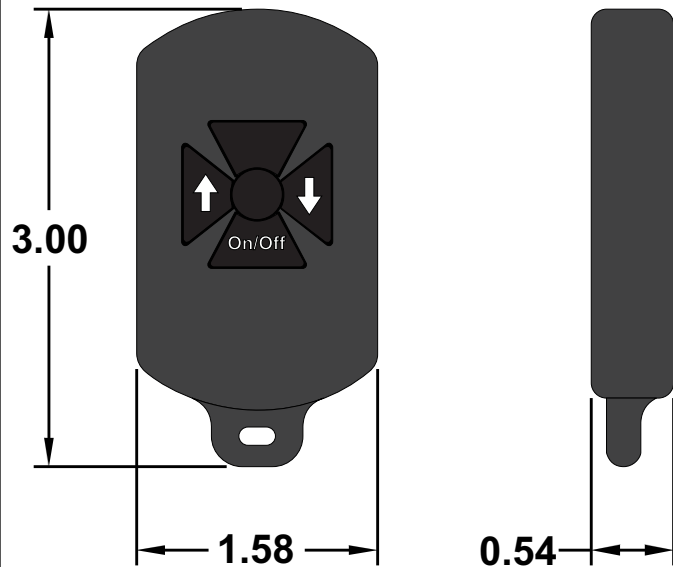

RFR12VPRWP

RF Remote Control System, Reverse Polarity 12VDC
Motor Control with Auxillary Contact Closure

<https://www.gamainc.com/product/rfr12vprwp-rfr24vprwp/>

3-Button Waterproof Transmitter

www.gamainc.com/product/kf340-3wp

Included with waterproof transmitter
option