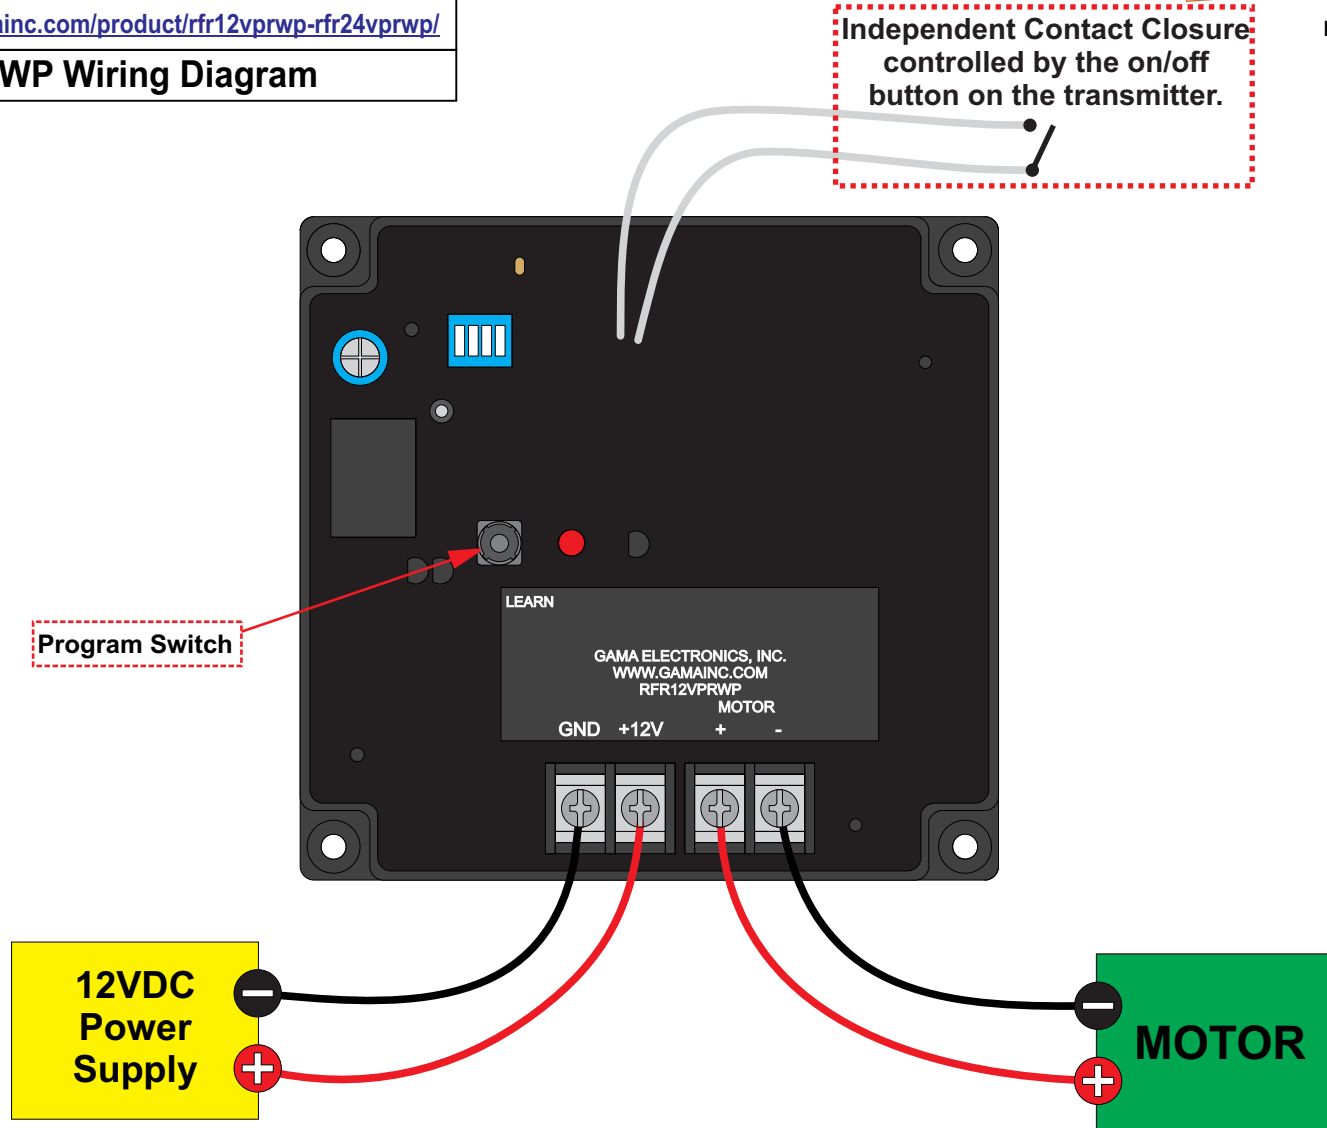

RFR12VPRWP

RF Remote Control System, Reverse Polarity 12VDC
Motor Control with Auxillary Contact Closure

<https://www.gamainc.com/product/rfr12vprwp-rfr24vprwp/>

RFR12V-PRWP Wiring Diagram

GAMA ELECTRONICS

P.O. Box 1488, Crystal Lake, IL 60039
Phone: 815-356-9600
Fax: 815-356-9603
Email: gama@gamainc.com
www.gamainc.com

Drawn By: KEG

Information contained herein is proprietary information of GAMA Electronics Inc. The dissemination use or duplication of this information, for any purpose other than that for which the information is provided, is prohibited except by express written permission.

All dimensions are in inches and have a +/- .015" tolerance unless otherwise specified.

Rev: A

Release Date:
08/06/18

Pg. 5 of 5

Third Angle Projection