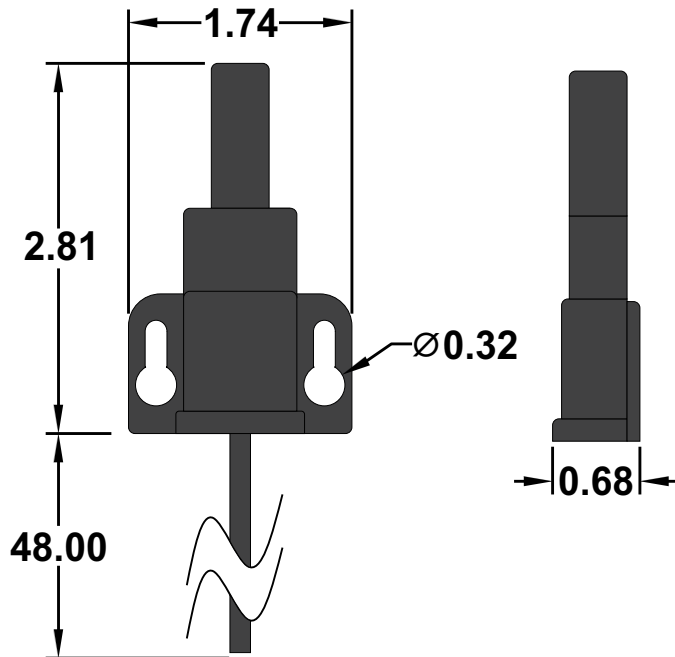

RFR12VPRWP

RF Remote Control System, Reverse Polarity 12VDC
Motor Control with Auxillary Contact Closure

<https://www.gamainc.com/product/rfr12vprwp-rfr24vprwp/>

GAMA ELECTRONICS

P.O. Box 1488, Crystal Lake, IL 60039

Phone: 815-356-9600

Fax: 815-356-9603

Email: gama@gamainc.com

www.gamainc.com

Long Range Antenna

www.gamainc.com/product/lra-340/

Included with long range option