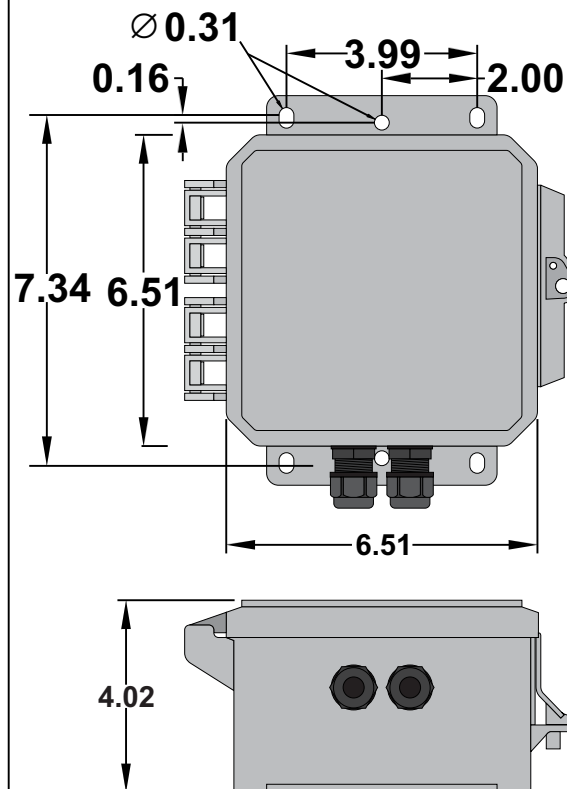

Waterproof Enclosure

www.gamainc.com/product/gwe-663-812/

Included with waterproof enclosure option