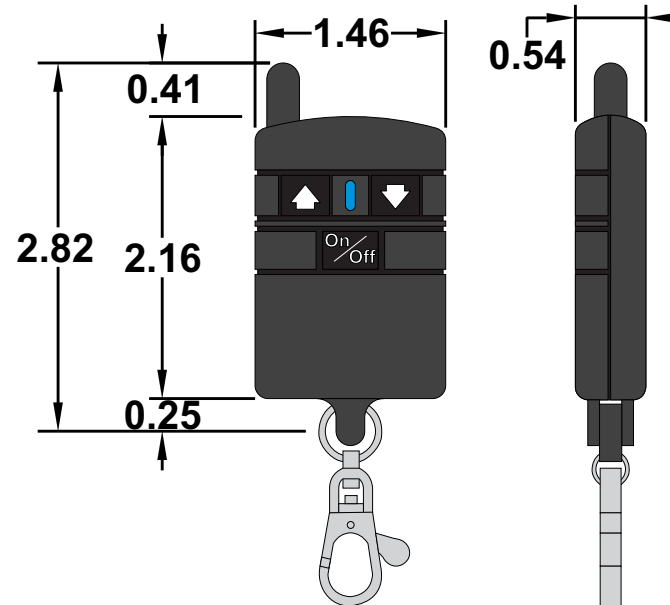

3-Button Keyfob Transmitter

www.gamainc.com/product/p44066/

Included with standard transmitter option

Accessories Sold Separately

- •Extra 3-Button Keyfob Transmitters (P44066)
- •Extra 3-Button Waterproof Transmitters (KF340-3WP)
- •Extra 3-Button Rechargeable Transmitters (GKF-WPTX-3)
- •Package of 6 A23 12V Alkaline Keyfob Batteries (A23-6)

Drawn By: KEG

Information contained herein is proprietary information of GAMA Electronics Inc. The dissemination use or duplication of this information, for any purpose other than that for which the information is provided, is prohibited except by express written permission.

All dimensions are in inches and have a +/- .015" tolerance unless otherwise specified.

Rev: 0

Pg. 2 of 5

Release Date:
08/06/18

Third Angle Projection