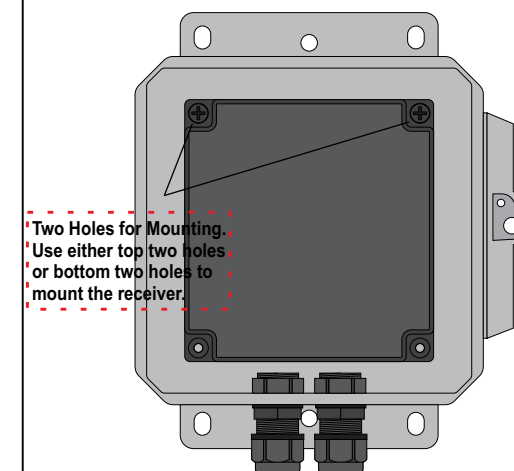

Interior View

Drawn By: KEG

Information contained herein is proprietary information of GAMA Electronics Inc. The dissemination use or duplication of this information, for any purpose other than that for which the information is provided, is prohibited except by express written permission.

All dimensions are in inches and have a +/- .015" tolerance unless otherwise specified.

Rev: 0

Release Date:
08/06/18

Pg. 3 of 5

Third Angle Projection