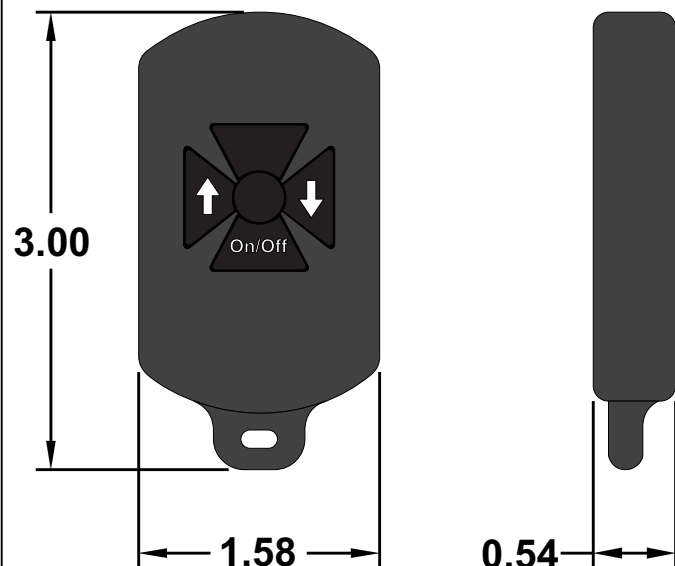

RFR12VPRWP

RF Remote Control System, Reverse Polarity 12VDC
Motor Control with Auxillary Contact Closure

<https://www.gamainc.com/product/rfr12vprwp-rfr24vprwp/>

GAMA ELECTRONICS

P.O. Box 1488, Crystal Lake, IL 60039

Phone: 815-356-9600

Fax: 815-356-9603

Email: gama@gamainc.com

www.gamainc.com

3-Button Waterproof Transmitter

www.gamainc.com/product/kf340-3wp

Included with waterproof transmitter
option