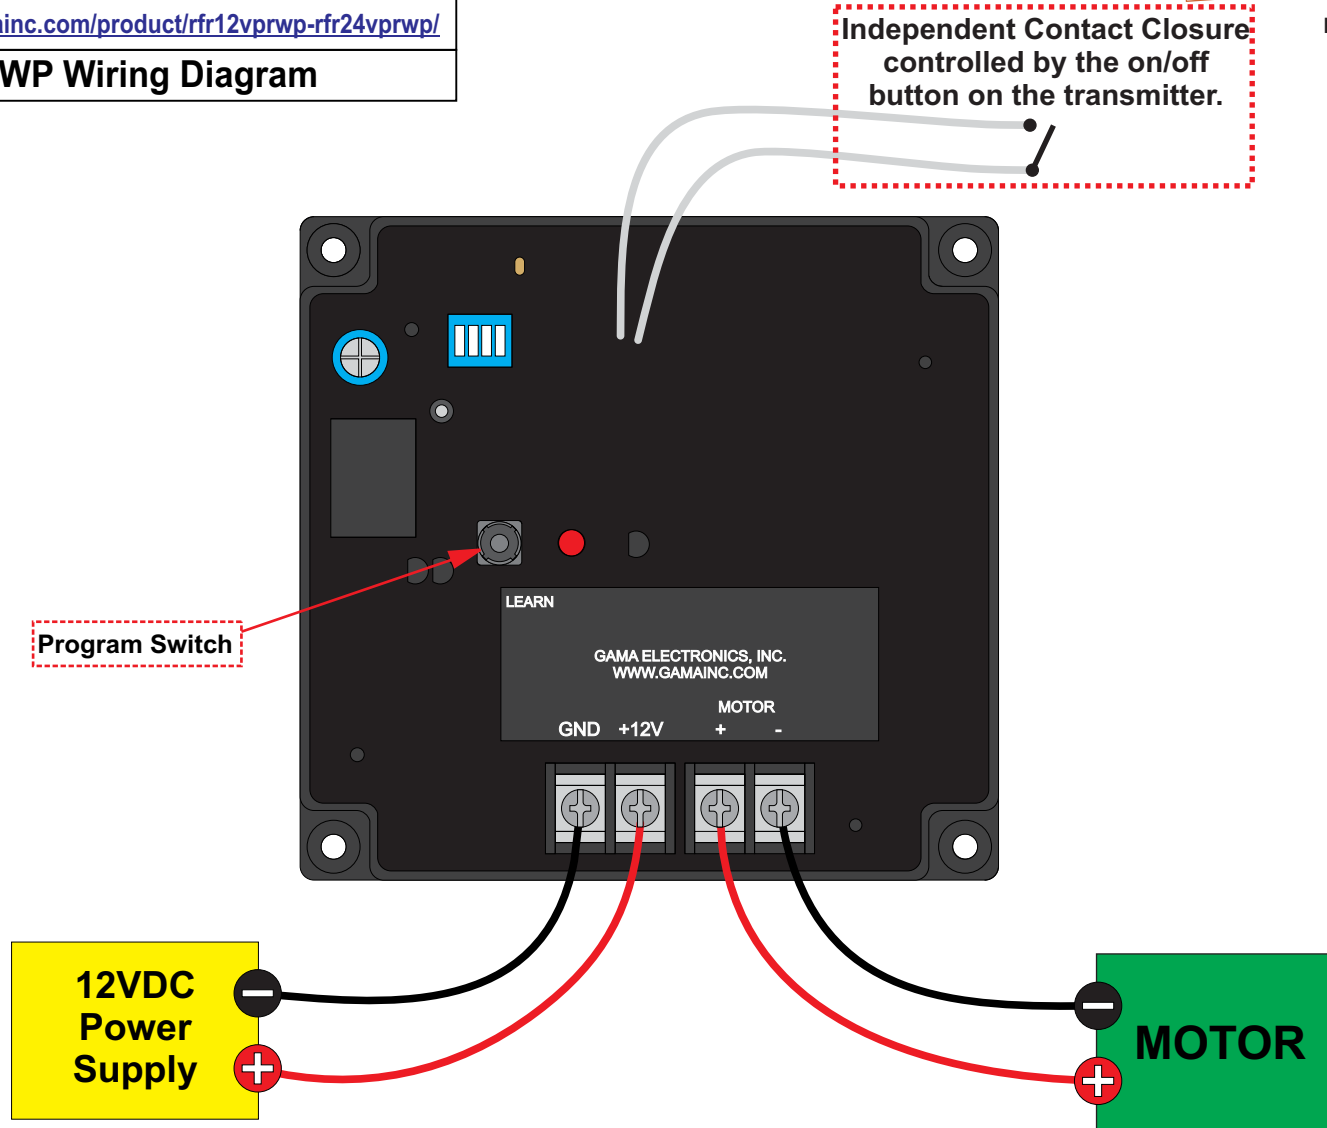

RFR12VPRWP

RF Remote Control System, Reverse Polarity 12VDC
Motor Control with Auxillary Contact Closure

<https://www.gamainc.com/product/rfr12vprwp-rfr24vprwp/>

RFR12V-PRWP Wiring Diagram

GAMA ELECTRONICS

P.O. Box 1488, Crystal Lake, IL 60039
Phone: 815-356-9600
Fax: 815-356-9603
Email: gama@gamainc.com
www.gamainc.com

Drawn By: KEG

Information contained herein is proprietary information of GAMA Electronics Inc. The dissemination use or duplication of this information, for any purpose other than that for which the information is provided, is prohibited except by express written permission.

All dimensions are in inches and have a +/- .015" tolerance unless otherwise specified.

Rev: 0

Release Date:
08/06/18

Pg. 5 of 5

Third Angle Projection