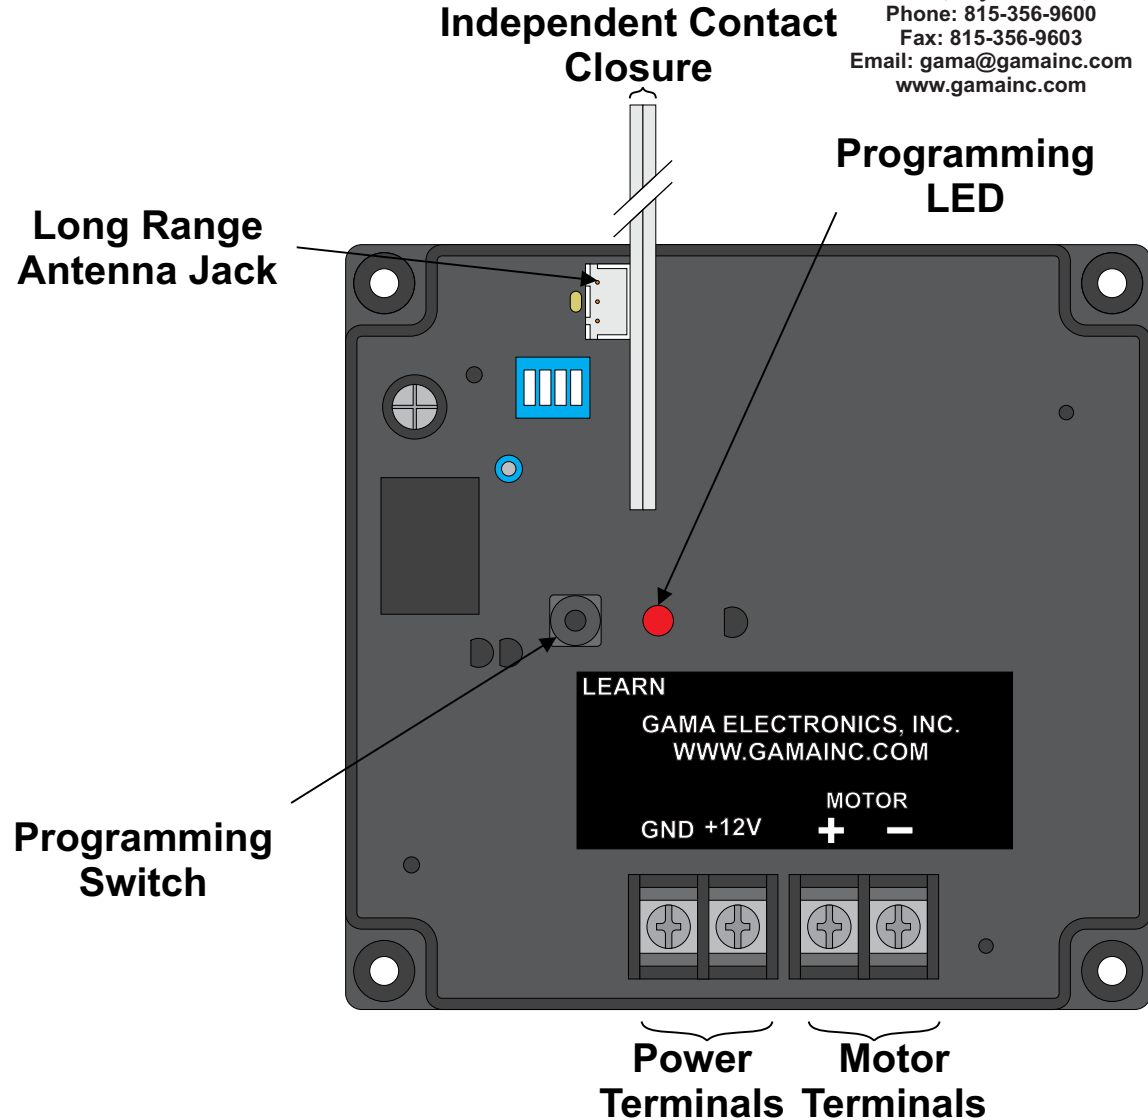

GAMA ELECTRONICS

P.O. Box 1488, Crystal Lake, IL 60039

Phone: 815-356-9600

Fax: 815-356-9603

Email: gama@gamainc.com

www.gamainc.com