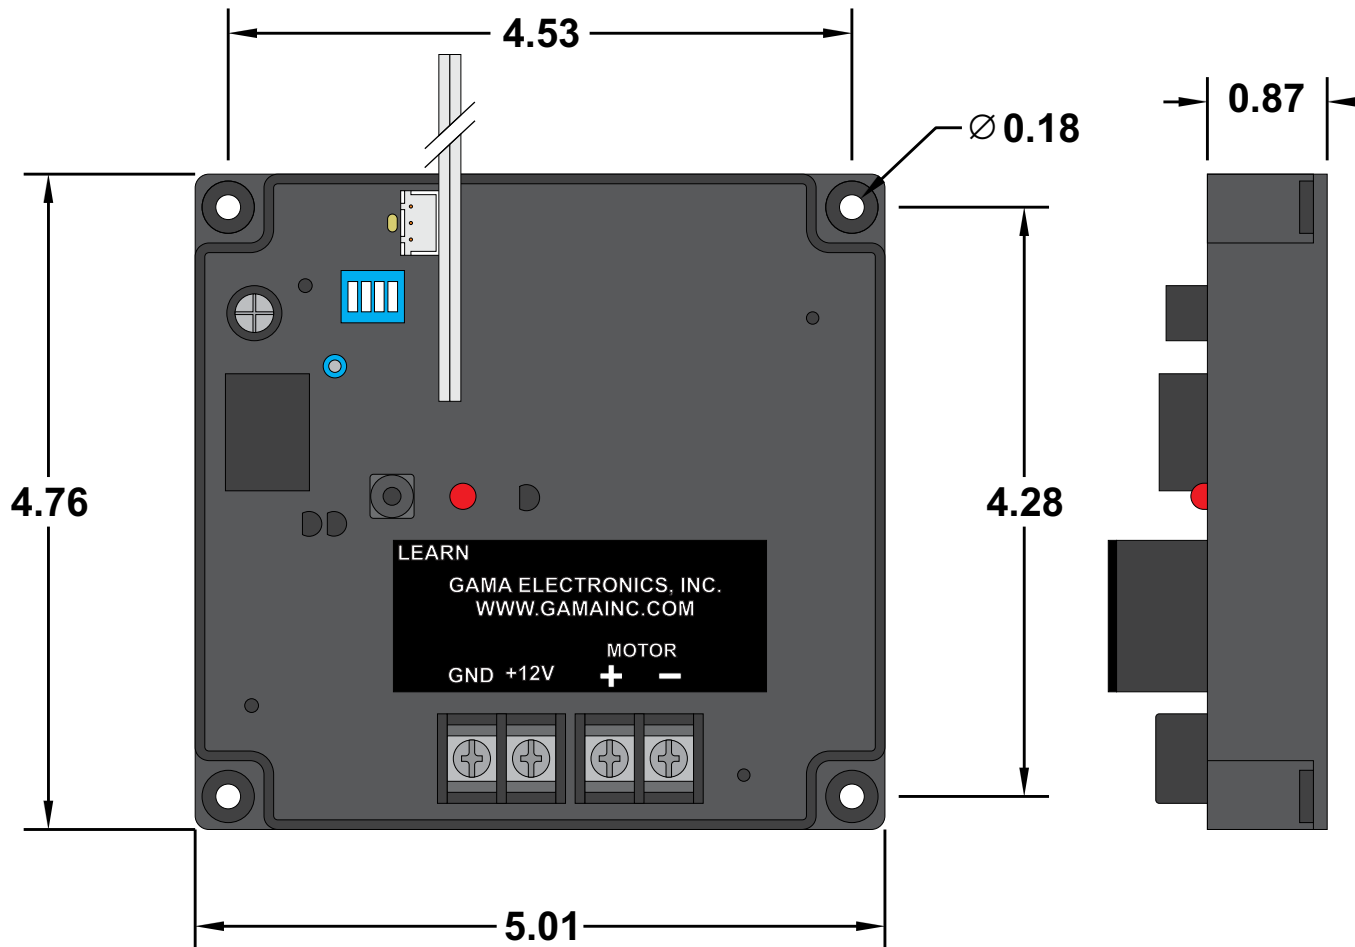

RFR12VPRWP

RF Remote Control System, Reverse Polarity 12VDC
Motor Control with Auxillary Contact Closure

<https://www.gamainc.com/product/rfr12vprwp-rfr24vprwp/>

RFR12V-PRWP Receiver Dimensions

GAMA ELECTRONICS

P.O. Box 1488, Crystal Lake, IL 60039

Phone: 815-356-9600

Fax: 815-356-9603

Email: gama@gamainc.com

www.gamainc.com

Specifications

- Frequency: 340 MHz.
- Input voltage: 12VDC with reverse polarity protection
- The output relays are rated at 30A @12VDC
- Operating temperature range: 0° F to 160° F.
- Transmit range is greater than 100 feet under normal operating conditions.
- Up to 4 keyfob transmitters can be used with each receiver.

Drawn By: KEG

Information contained herein is proprietary information of GAMA Electronics Inc. The dissemination use or duplication of this information, for any purpose other than that for which the information is provided, is prohibited except by express written permission.

All dimensions are in inches and have a +/- .015" tolerance unless otherwise specified.

Rev: 0

Pg. 1 of 5

Release Date:
08/06/18

Third Angle Projection