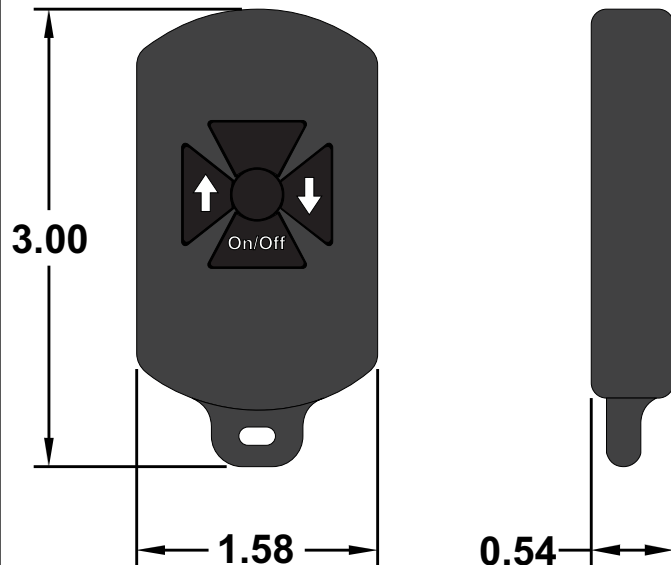

RFR24VPRWP

RF Remote Control System, Reverse Polarity 24VDC
Motor Control with Auxillary Contact Closure

<https://www.gamainc.com/product/rfr12vprwp-rfr24vprwp/>

GAMA ELECTRONICS

P.O. Box 1488, Crystal Lake, IL 60039

Phone: 815-365-9600

Fax: 815-356-9603

Email: gama@gamainc.com

www.gamainc.com

3-Button Waterproof Transmitter

www.gamainc.com/product/kf340-3wp

Included with waterproof transmitter
option