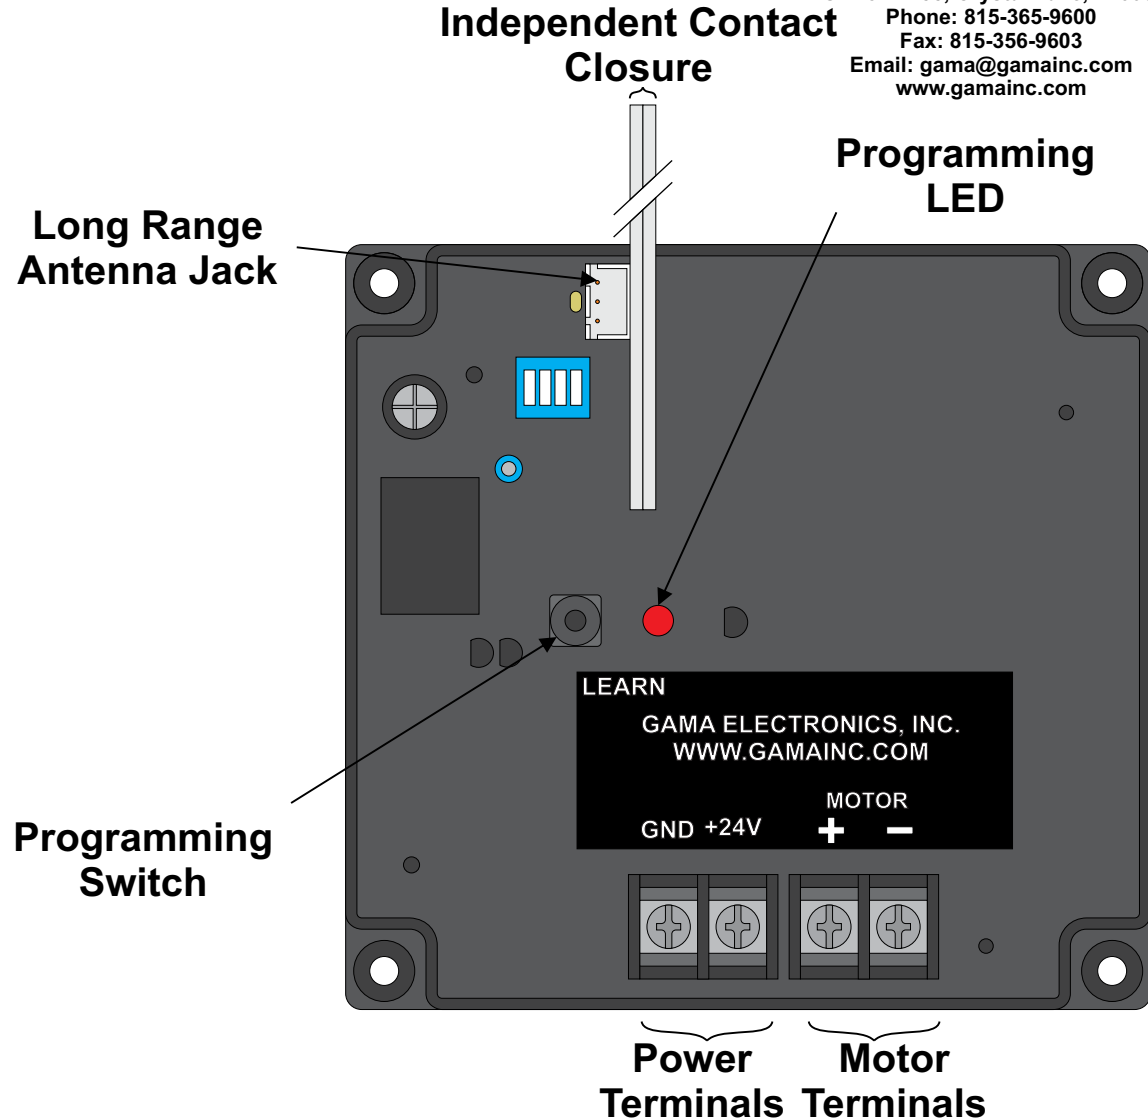

GAMA ELECTRONICS

P.O. Box 1488, Crystal Lake, IL 60039

Phone: 815-365-9600

Fax: 815-356-9603

Email: gama@gamainc.com

www.gamainc.com