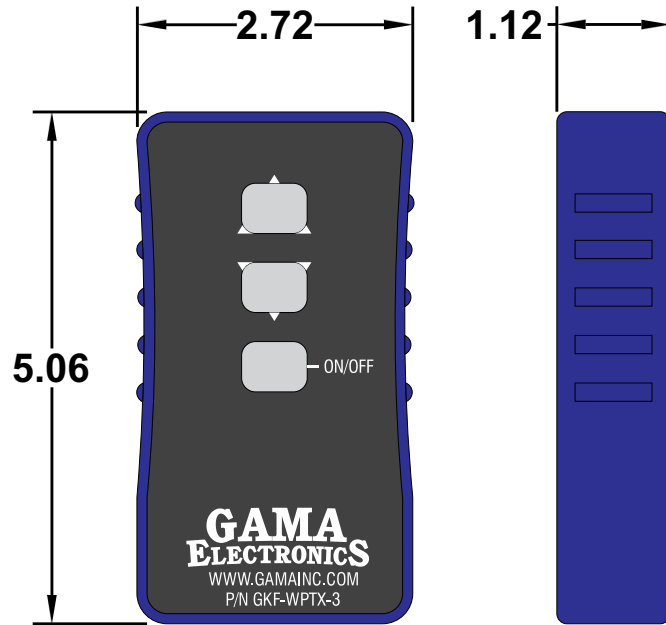

RFR24VPRWP

RF Remote Control System, Reverse Polarity 24VDC
Motor Control with Auxillary Contact Closure

<https://www.gamainc.com/product/rfr12vprwp-rfr24vprwp/>

3-Button Rechargeable Transmitter

www.gamainc.com/product/gkf-wptx-3

Included with rechargeable transmitter
option