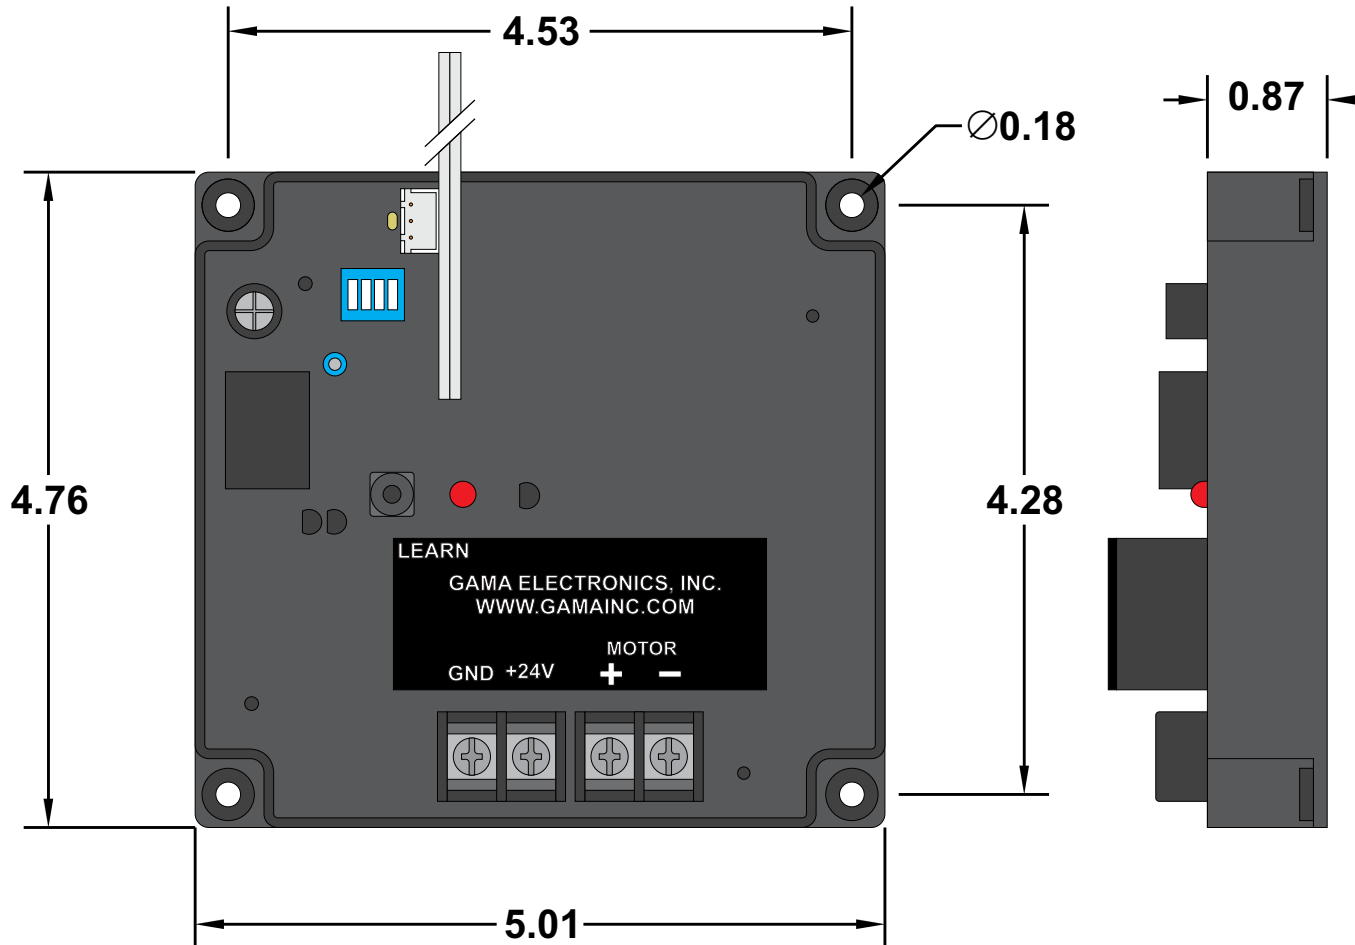

RFR24VPRWP

RF Remote Control System, Reverse Polarity 24VDC
Motor Control with Auxillary Contact Closure

<https://www.gamainc.com/product/rfr12vprwp-rfr24vprwp/>

RFR24V-PRWP Receiver Dimensions

GAMA ELECTRONICS

P.O. Box 1488, Crystal Lake, IL 60039

Phone: 815-365-9600

Fax: 815-356-9603

Email: gama@gamainc.com

www.gamainc.com

Specifications

- Frequency: 340 MHz.
- Input voltage: 24VDC with reverse polarity protection
- The output relays are rated at 30A @24VDC
- Operating temperature range: 0° F to 160° F.
- Transmit range is greater than 100 feet under normal operating conditions.
- Up to 4 keyfob transmitters can be used with each receiver.

Drawn By: KEG

Information contained herein is proprietary information of GAMA Electronics Inc. The dissemination use or duplication of this information, for any purpose other than that for which the information is provided, is prohibited except by express written permission.

All dimensions are in inches and have a +/- .015" tolerance unless otherwise specified.

Rev: 0

Pg. 1 of 5

Release Date:
08/06/18

Third Angle Projection