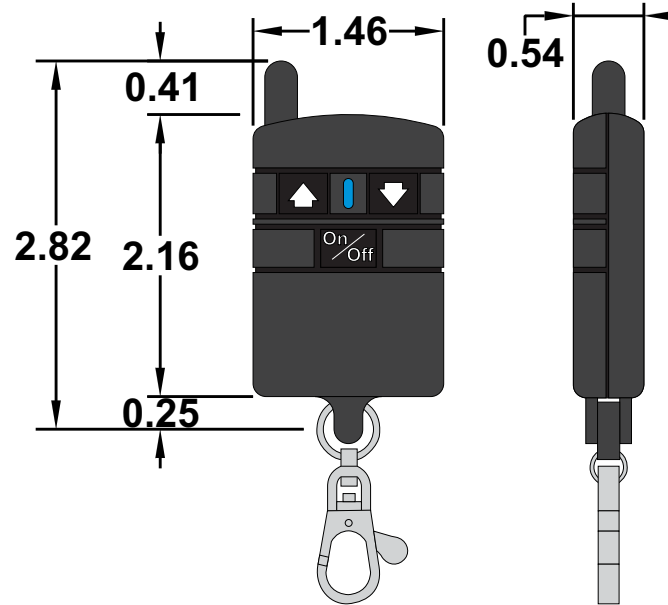

3-Button Keyfob Transmitter

www.gamainc.com/product/p44066/

Included with standard transmitter option

Accessories Sold Separately

- •Extra 3-Button Keyfob Transmitters (P44066)
- •Extra 3-Button Waterproof Transmitters (KF340-3WP)
- •Extra 3-Button Rechargeable Transmitters (GKF-WPTX-3)
- •Package of 6 A23 12V Alkaline Keyfob Batteries (A23-6)

Drawn By: KEG

Information contained herein is proprietary information of GAMA Electronics Inc. The dissemination use or duplication of this information, for any purpose other than that for which the information is provided, is prohibited except by express written permission.

All dimensions are in inches and have a +/- .015" tolerance unless otherwise specified.

Rev: A

Release Date:
08/06/18

Pg. 2 of 5

Third Angle Projection