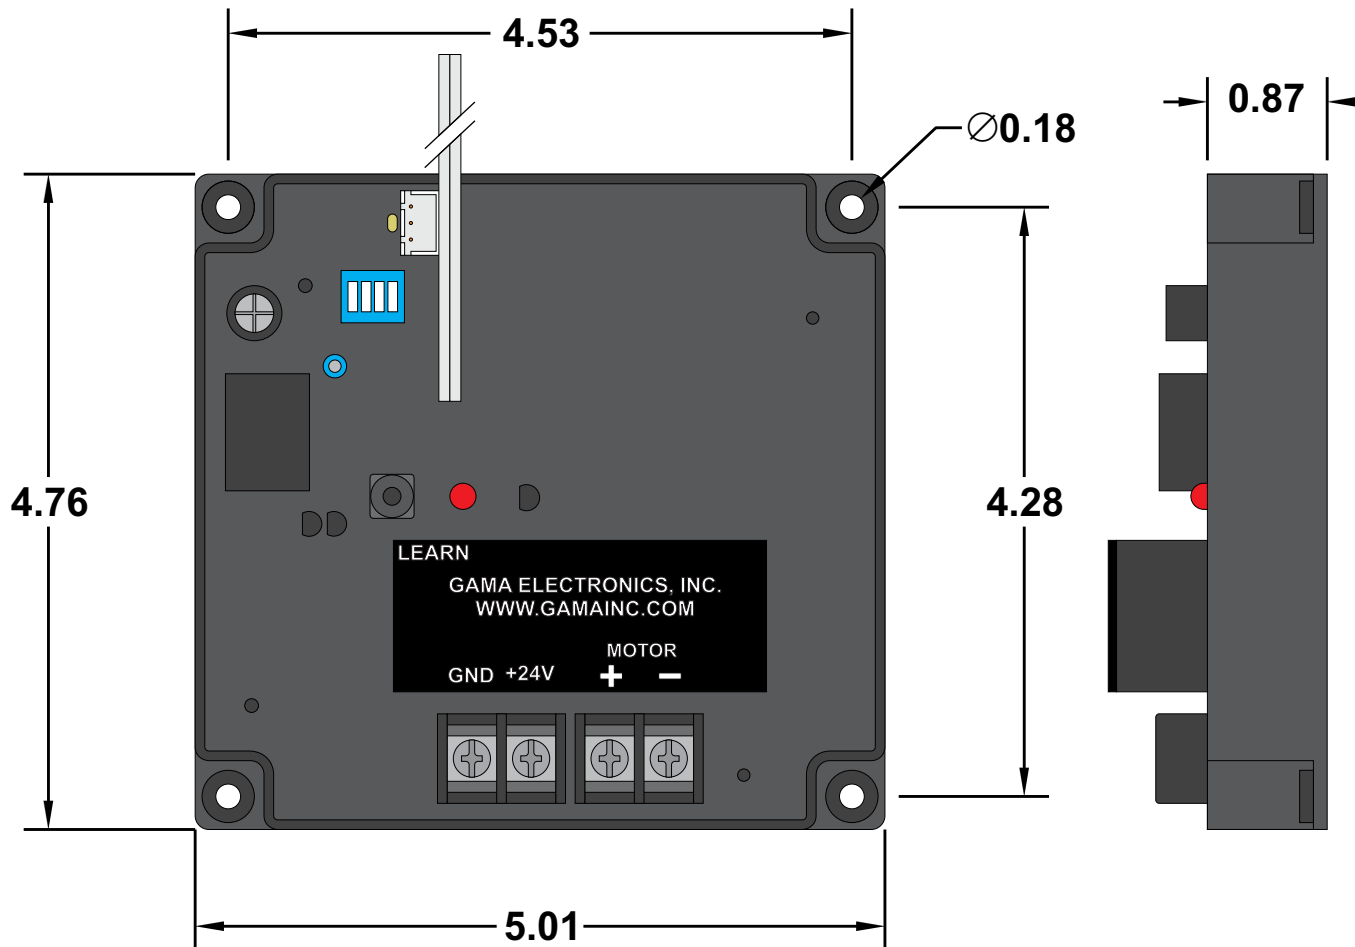

RFR24VPRWP

RF Remote Control System, Reverse Polarity 24VDC
Motor Control with Auxillary Contact Closure

<https://www.gamainc.com/product/rfr12vprwp-rfr24vprwp/>

RFR24V-PRWP Receiver Dimensions

GAMA ELECTRONICS

P.O. Box 1488, Crystal Lake, IL 60039

Phone: 815-365-9600

Fax: 815-356-9603

Email: gama@gamainc.com

www.gamainc.com

Specifications

- Frequency: 340 MHz.
- Input voltage: 24VDC with reverse polarity protection
- The output relays are rated at 30A @24VDC
- Operating temperature range: 0° F to 160° F.
- Transmit range is greater than 100 feet under normal operating conditions.
- Up to 30 keyfob transmitters can be used with each receiver.

Drawn By: KEG

Information contained herein is proprietary information of GAMA Electronics Inc. The dissemination use or duplication of this information, for any purpose other than that for which the information is provided, is prohibited except by express written permission.

All dimensions are in inches and have a +/- .015" tolerance unless otherwise specified.

Rev: A

Pg. 1 of 5

Release Date:
08/06/18

Third Angle Projection