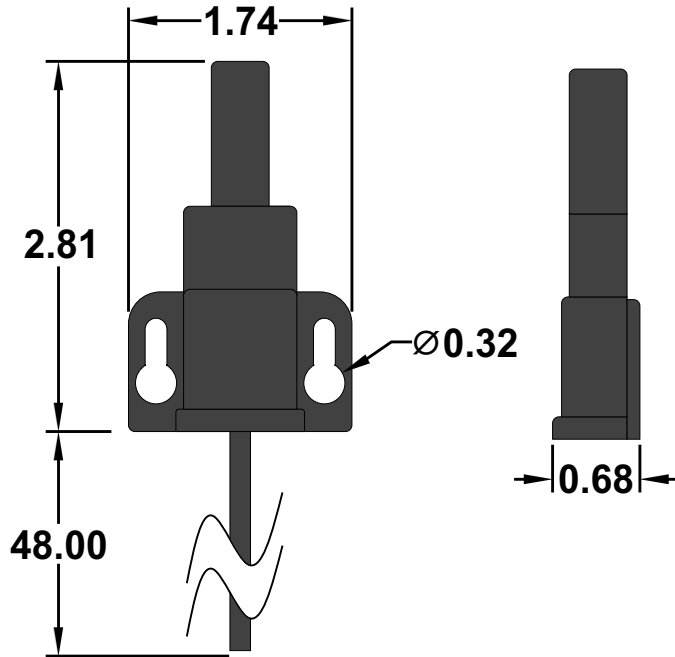

RFR24VPRWP

RF Remote Control System, Reverse Polarity 24VDC
Motor Control with Auxillary Contact Closure

<https://www.gamainc.com/product/rfr12vprwp-rfr24vprwp/>

GAMA ELECTRONICS

P.O. Box 1488, Crystal Lake, IL 60039

Phone: 815-365-9600

Fax: 815-356-9603

Email: gama@gamainc.com

www.gamainc.com

Long Range Antenna

www.gamainc.com/product/lra-340/

Included with long range option