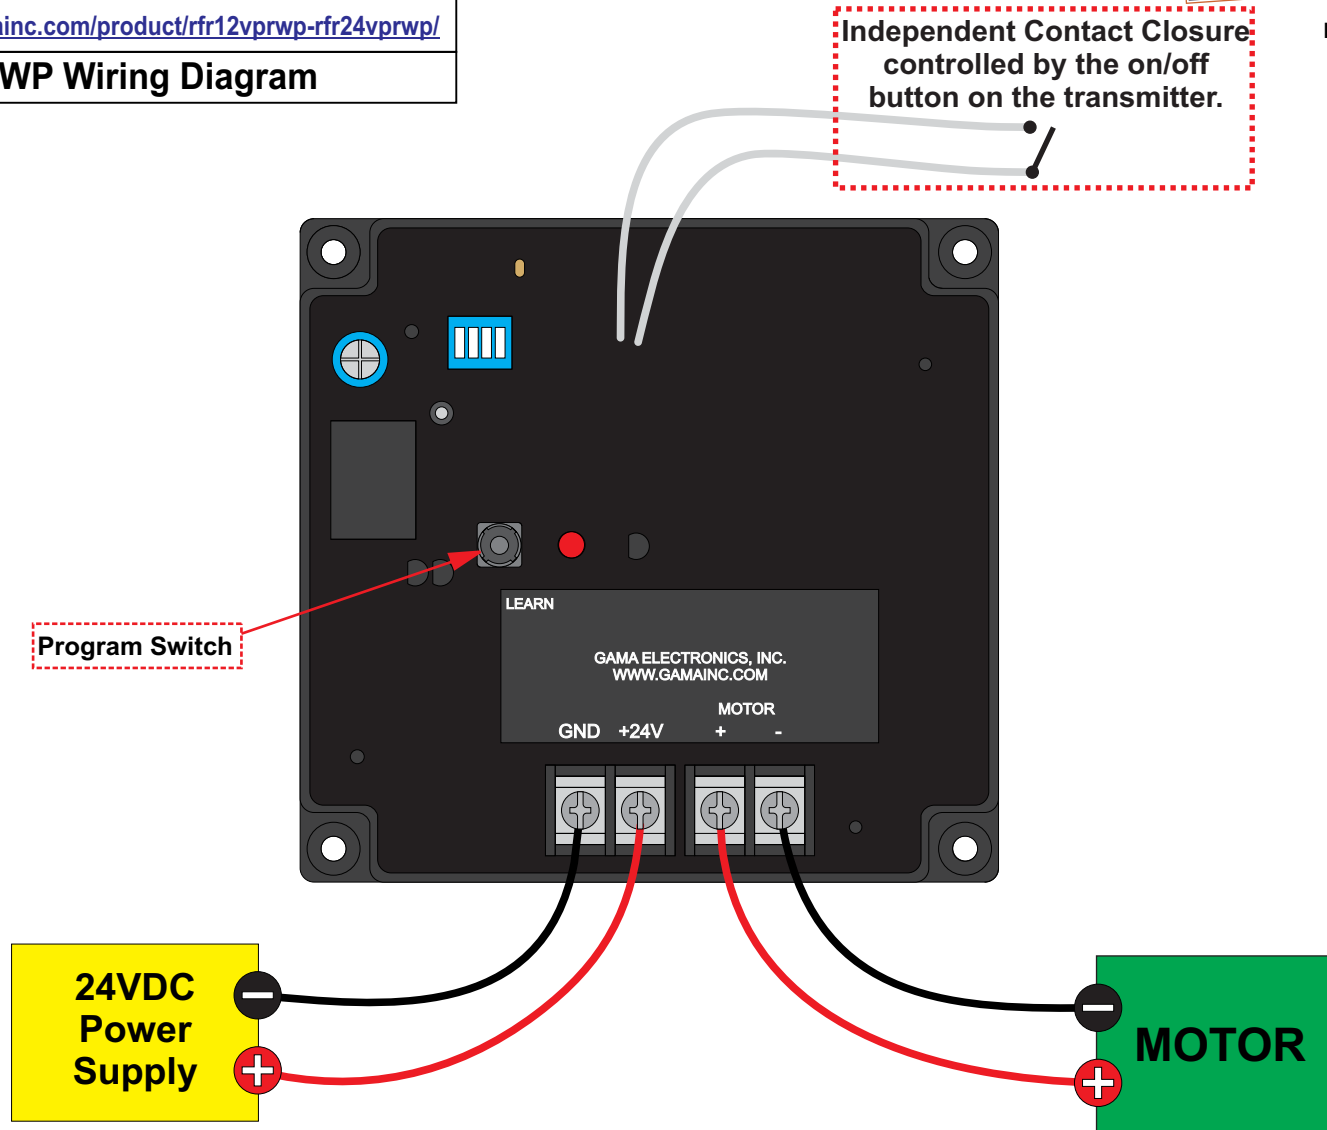

RFR24VPRWP

RF Remote Control System, Reverse Polarity 24VDC
Motor Control with Auxillary Contact Closure

<https://www.gamainc.com/product/rfr12vprwp-rfr24vprwp/>

RFR24V-PRWP Wiring Diagram

GAMA ELECTRONICS

P.O. Box 1488, Crystal Lake, IL 60039
Phone: 815-365-9600
Fax: 815-356-9603
Email: gama@gamainc.com
www.gamainc.com

Drawn By: KEG

Information contained herein is proprietary information of GAMA Electronics Inc. The dissemination use or duplication of this information, for any purpose other than that for which the information is provided, is prohibited except by express written permission.

All dimensions are in inches and have a +/- .015" tolerance unless otherwise specified.

Rev: A

Release Date:
08/06/18

Pg. 5 of 5

Third Angle Projection