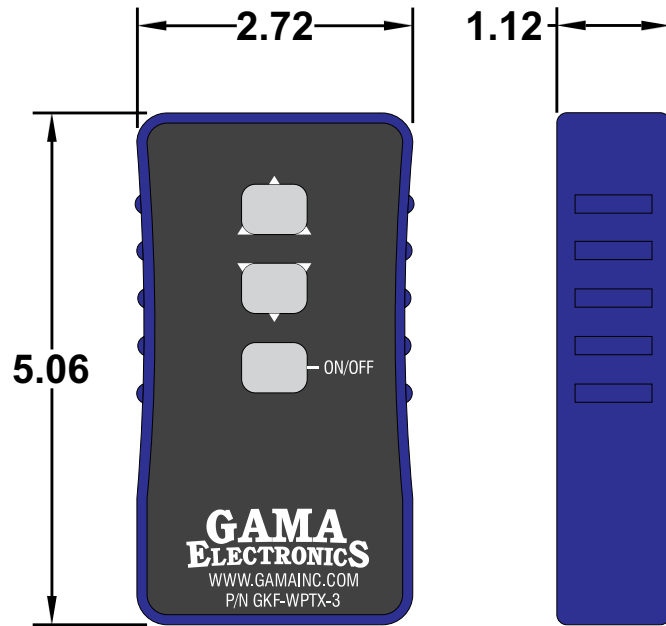

RFR24VPRWP

RF Remote Control System, Reverse Polarity 24VDC
Motor Control with Auxillary Contact Closure

<https://www.gamainc.com/product/rfr12vprwp-rfr24vprwp/>

3-Button Rechargeable Transmitter

www.gamainc.com/product/gkf-wptx-3

Included with rechargeable transmitter
option