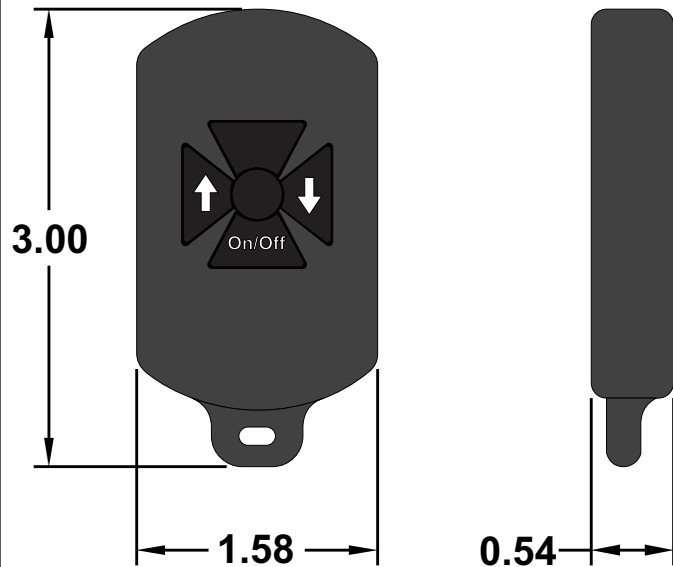

RFR24VPRWP

RF Remote Control System, Reverse Polarity 24VDC
Motor Control with Auxillary Contact Closure

<https://www.gamainc.com/product/rfr12vprwp-rfr24vprwp/>

3-Button Waterproof Transmitter

www.gamainc.com/product/kf340-3wp

Included with waterproof transmitter
option