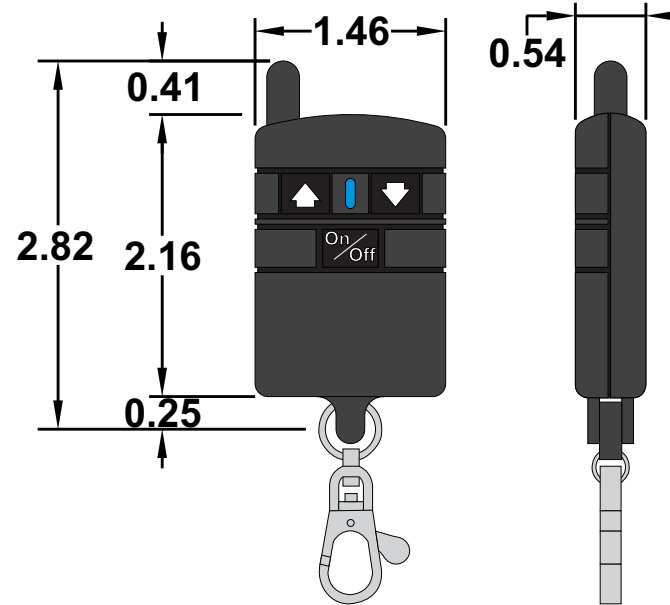

3-Button Keyfob Transmitter

www.gamainc.com/product/p44066/

Included with standard transmitter option

Accessories Sold Separately

- •Extra 3-Button Keyfob Transmitters (P44066)
- •Extra 3-Button Waterproof Transmitters (KF340-3WP)
- •Extra 3-Button Rechargeable Transmitters (GKF-WPTX-3)
- •Package of 6 A23 12V Alkaline Keyfob Batteries (A23-6)

Drawn By: KEG

Information contained herein is proprietary information of GAMA Electronics Inc. The dissemination use or duplication of this information, for any purpose other than that for which the information is provided, is prohibited except by express written permission.

All dimensions are in inches and have a +/- .015" tolerance unless otherwise specified.

Rev: 0

Pg. 2 of 5

Release Date:
08/06/18

Third Angle Projection