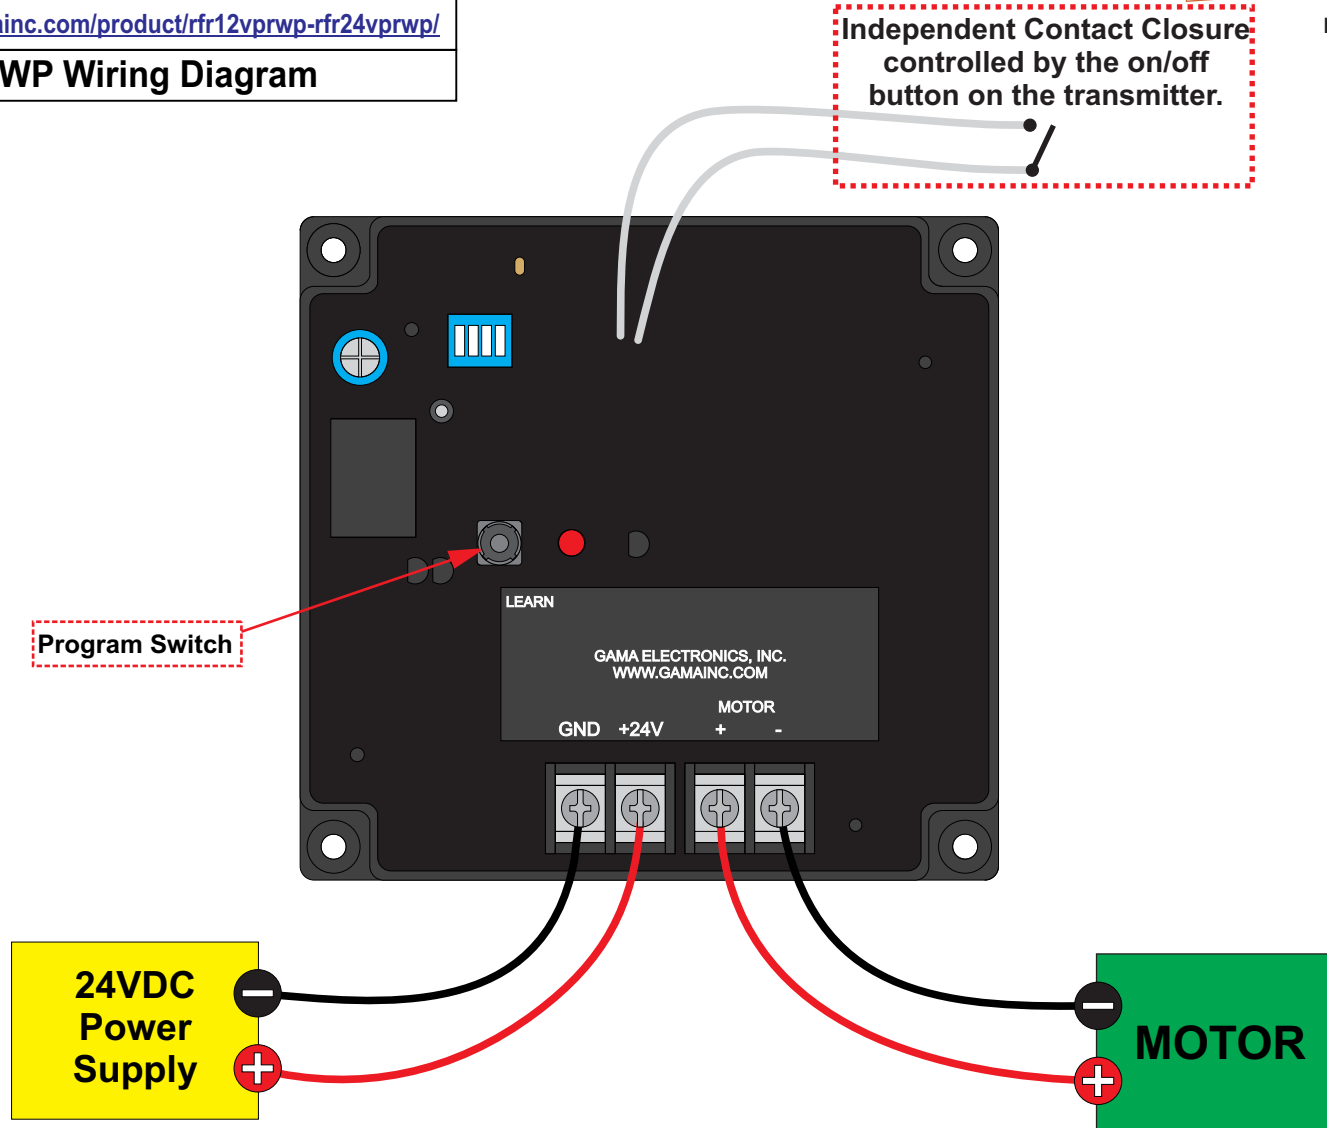

RFR24VPRWP

RF Remote Control System, Reverse Polarity 24VDC
Motor Control with Auxillary Contact Closure

<https://www.gamainc.com/product/rfr12vprwp-rfr24vprwp/>

RFR24V-PRWP Wiring Diagram

GAMA ELECTRONICS

P.O. Box 1488, Crystal Lake, IL 60039
Phone: 815-356-9600
Fax: 815-356-9603
Email: gama@gamainc.com
www.gamainc.com

Drawn By: KEG

Information contained herein is proprietary information of GAMA Electronics Inc. The dissemination use or duplication of this information, for any purpose other than that for which the information is provided, is prohibited except by express written permission.

All dimensions are in inches and have a +/- .015" tolerance unless otherwise specified.

Rev: 0

Release Date:
08/06/18

Pg. 5 of 5

Third Angle Projection