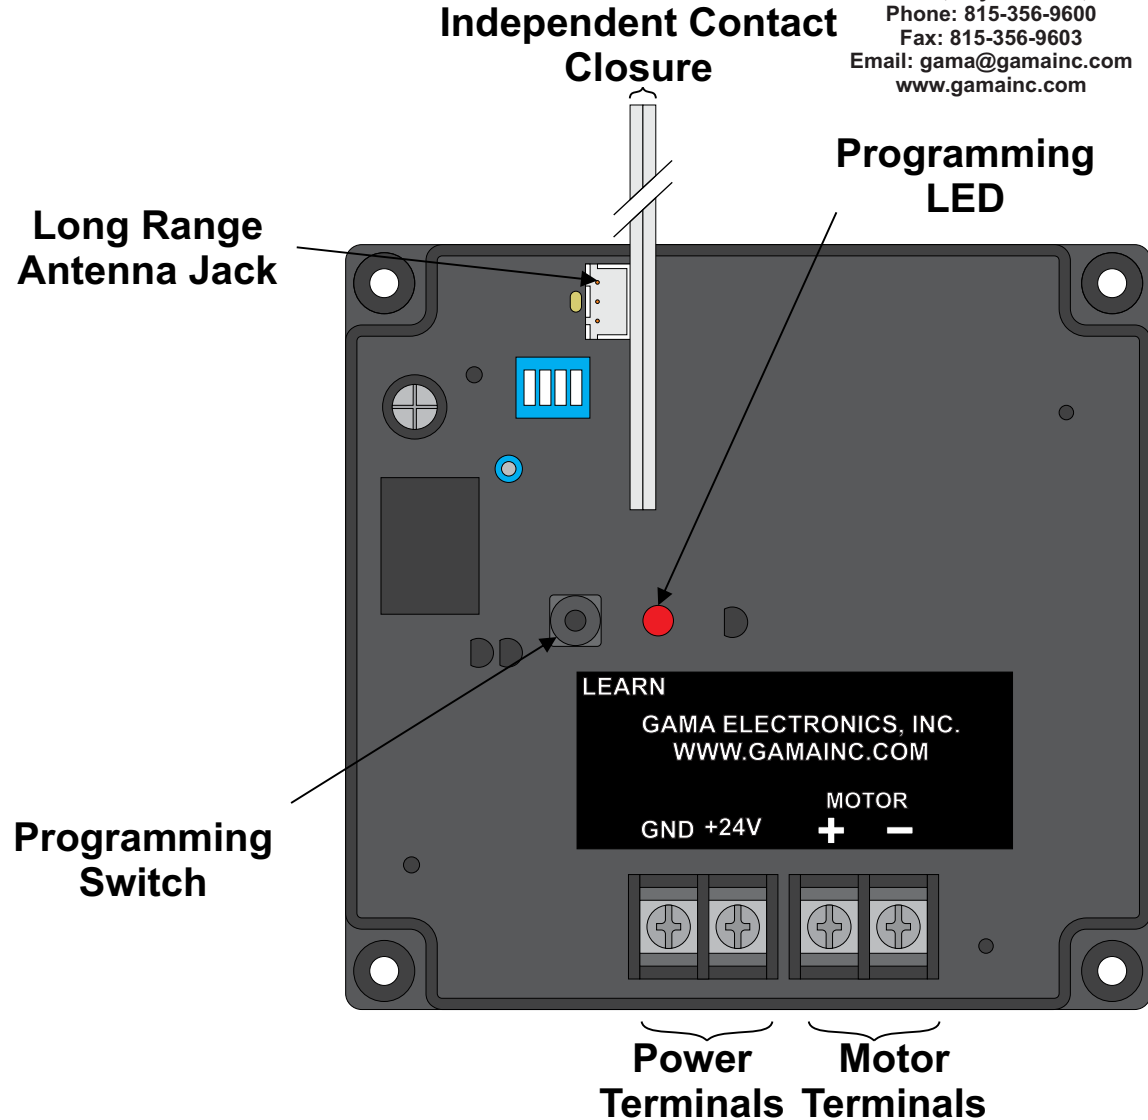

GAMA ELECTRONICS

P.O. Box 1488, Crystal Lake, IL 60039

Phone: 815-356-9600

Fax: 815-356-9603

Email: gama@gamainc.com

www.gamainc.com