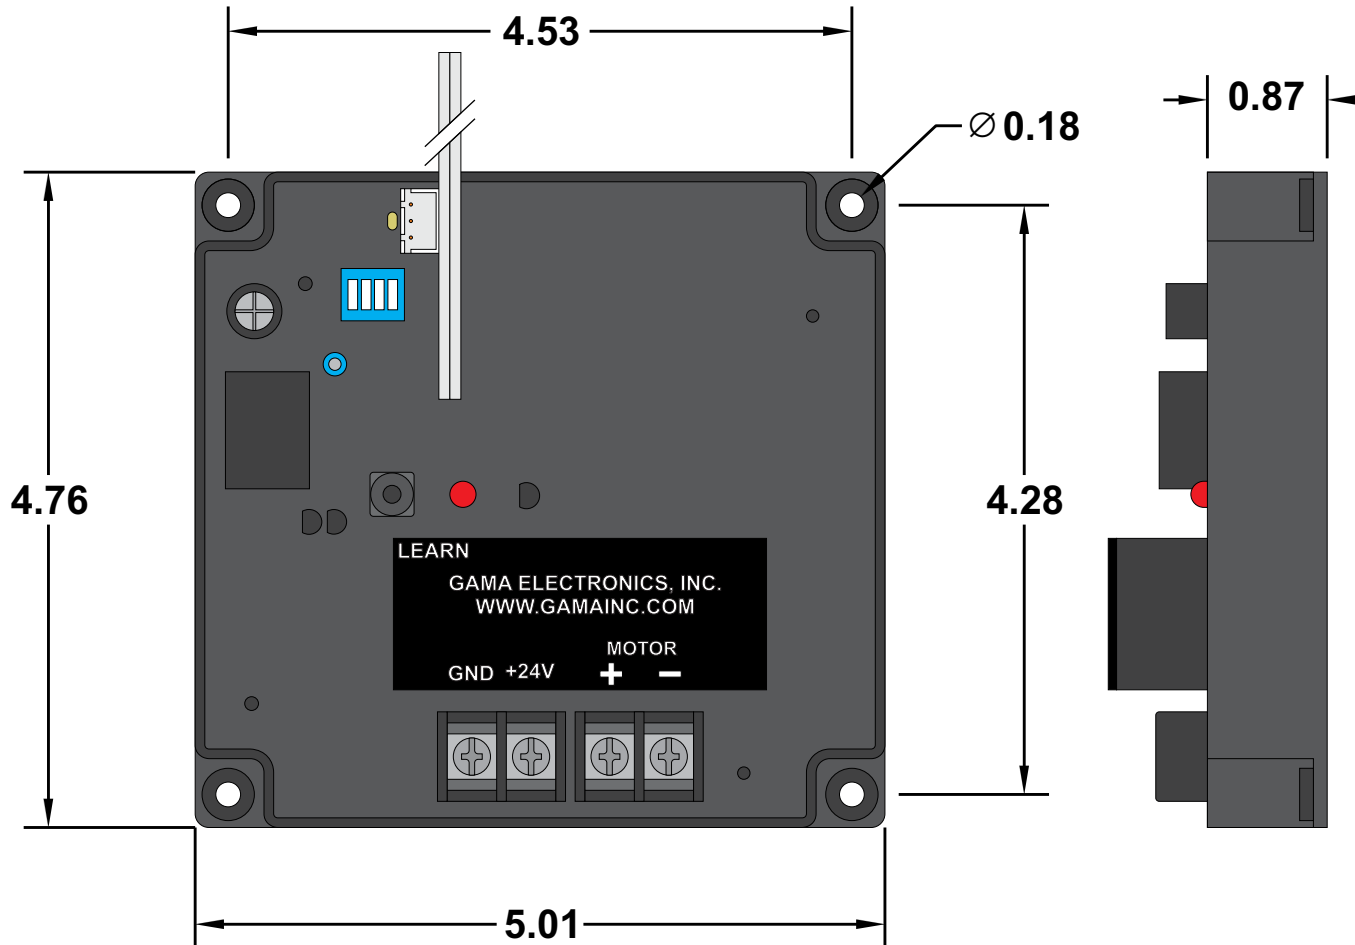

RFR24VPRWP

RF Remote Control System, Reverse Polarity 24VDC
Motor Control with Auxillary Contact Closure

<https://www.gamainc.com/product/rfr12vprwp-rfr24vprwp/>

RFR24V-PRWP Receiver Dimensions

GAMA ELECTRONICS

P.O. Box 1488, Crystal Lake, IL 60039

Phone: 815-356-9600

Fax: 815-356-9603

Email: gama@gamainc.com

www.gamainc.com

Specifications

- Frequency: 340 MHz.
- Input voltage: 24VDC with reverse polarity protection
- The output relays are rated at 30A @24VDC
- Operating temperature range: 0° F to 160° F.
- Transmit range is greater than 100 feet under normal operating conditions.
- Up to 4 keyfob transmitters can be used with each receiver.

Drawn By: KEG

Information contained herein is proprietary information of GAMA Electronics Inc. The dissemination use or duplication of this information, for any purpose other than that for which the information is provided, is prohibited except by express written permission.

All dimensions are in inches and have a +/- .015" tolerance unless otherwise specified.

Rev: 0

Pg. 1 of 5

Release Date:
08/06/18

Third Angle Projection