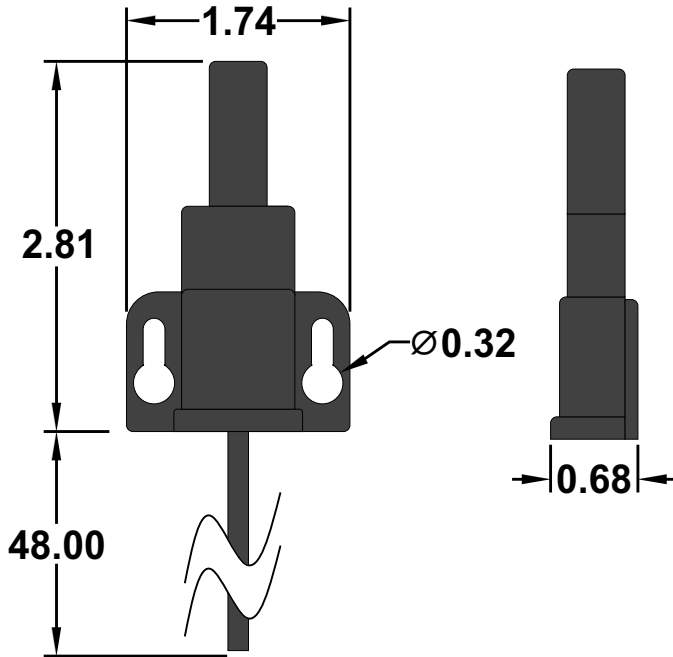

RFR24VPRWP

RF Remote Control System, Reverse Polarity 24VDC
Motor Control with Auxillary Contact Closure

<https://www.gamainc.com/product/rfr12vprwp-rfr24vprwp/>

GAMA ELECTRONICS

P.O. Box 1488, Crystal Lake, IL 60039

Phone: 815-356-9600

Fax: 815-356-9603

Email: gama@gamainc.com

www.gamainc.com

Long Range Antenna

www.gamainc.com/product/lra-340/

Included with long range option