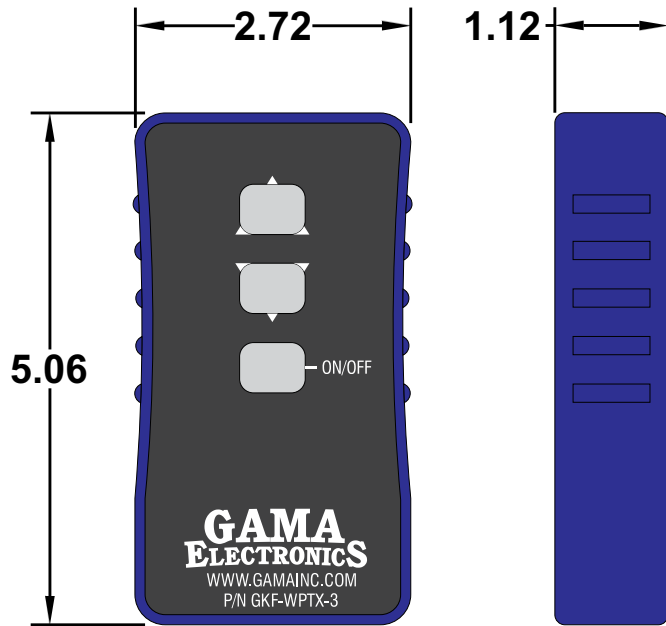

RFR24VPRWP

RF Remote Control System, Reverse Polarity 24VDC
Motor Control with Auxillary Contact Closure

<https://www.gamainc.com/product/rfr12vprwp-rfr24vprwp/>

3-Button Rechargeable Transmitter

www.gamainc.com/product/gkf-wptx-3

Included with rechargeable transmitter
option