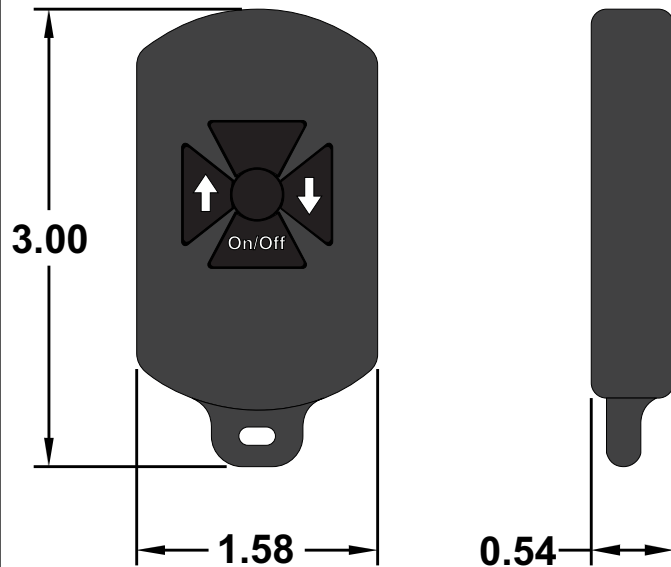

RFR24VPRWP

RF Remote Control System, Reverse Polarity 24VDC
Motor Control with Auxillary Contact Closure

<https://www.gamainc.com/product/rfr12vprwp-rfr24vprwp/>

GAMA ELECTRONICS

P.O. Box 1488, Crystal Lake, IL 60039
Phone: 815-356-9600
Fax: 815-356-9603
Email: gama@gamainc.com
www.gamainc.com

3-Button Waterproof Transmitter

www.gamainc.com/product/kf340-3wp

Included with waterproof transmitter
option