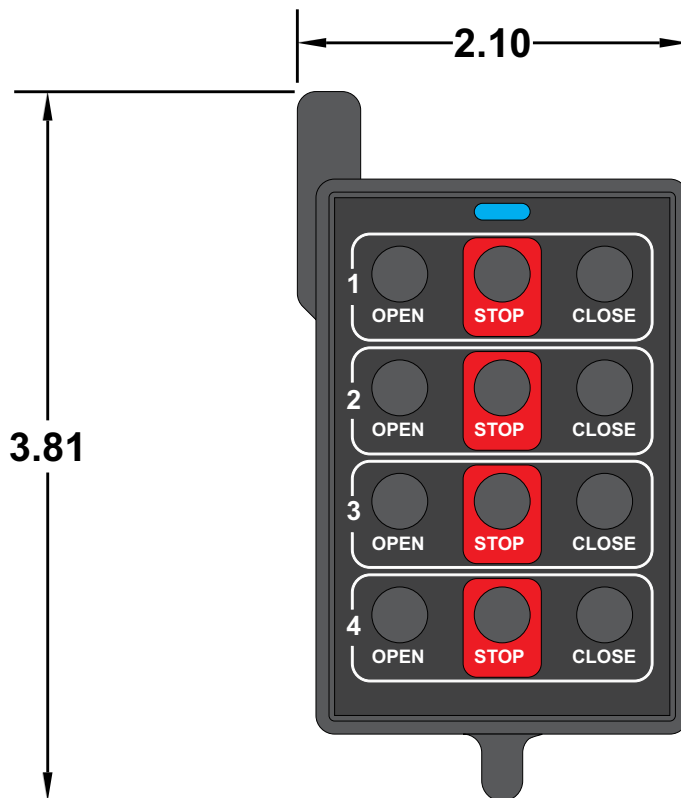

RFT340-12DC-MB

12-Button Overhead Door Transmitter

<https://www.gamainc.com/product/rft340-12dc-mb/>

GAMA ELECTRONICS

P.O. Box 1488, Crystal Lake, IL 60039

Phone: 815-356-9600

Fax: 815-356-9603

Email: gama@gamainc.com

www.gamainc.com

Specifications

- 12-Button, controls up to 4 individual doors
- Frequency: 340MHz
- Uses 1 A23 12V Battery

Accessories Sold Separately

- Package of 6 A23 12V Alkaline Batteries ([A23-6](#))
- Clear Protective Transmitter Pouch ([ZLB-67](#))

All dimensions are in inches and have a +/- .015" tolerance unless otherwise specified.

Rev: 0

Pg. 1 of 1

Release Date: 07/10/20

Third Angle Projection