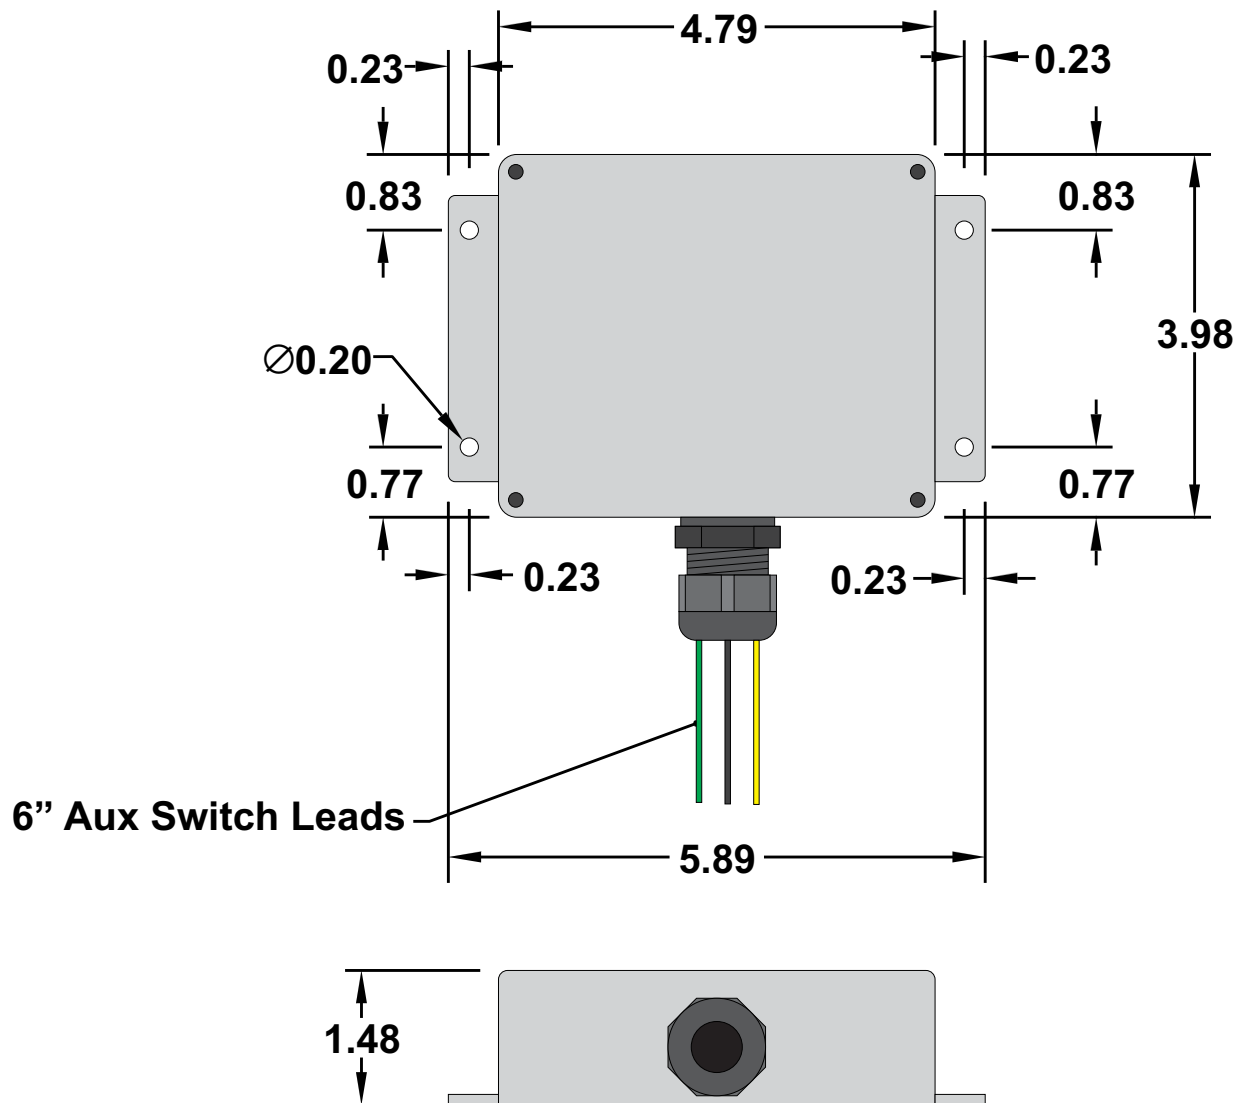

## Specifications

- Frequency: 340 MHz
- Input voltage: 12VDC with reverse polarity protection.
- The output relays are rated at 30A @12VDC.
- Operating temperature range: 0°F to 160°F.
- Transmit range is 500 feet under normal operating conditions.
- Up to 12 keyfob transmitters can be used with each receiver.