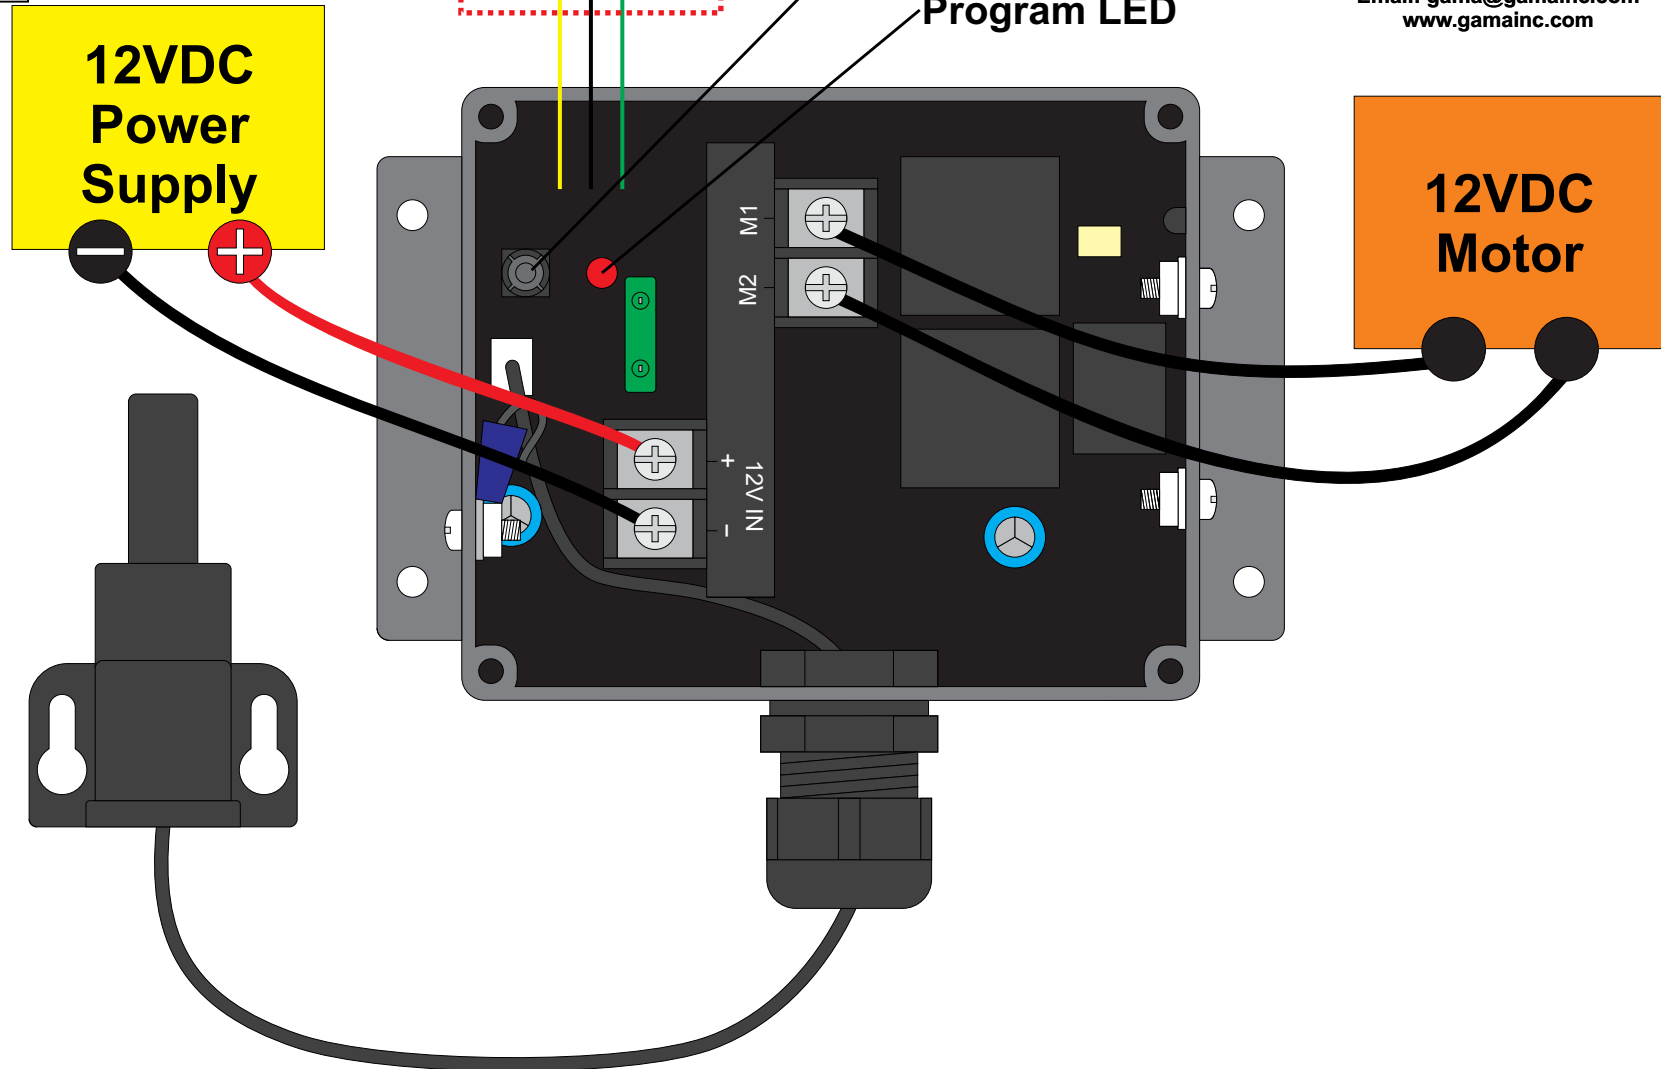

T-SC-12V

Polarity Reversing Remote Control
with Speed Control

<http://www.gamainc.com/product/t-sc-12v/>

Wiring Diagram

GAMA ELECTRONICS

P.O. Box 1488, Crystal Lake, IL 60039

Phone: 815-365-9600

Fax: 815-356-9603

Email: gama@gamainc.com

www.gamainc.com

Drawn By: KEG

Information contained herein is proprietary information of GAMA Electronics Inc. The dissemination use or duplication of this information, for any purpose other than that for which the information is provided, is prohibited except by express written permission.

All dimensions are in inches and have a +/- .015" tolerance unless otherwise specified.

Rev: 0

Release Date:
07/27/18

Pg. 3 of 3

Third Angle Projection