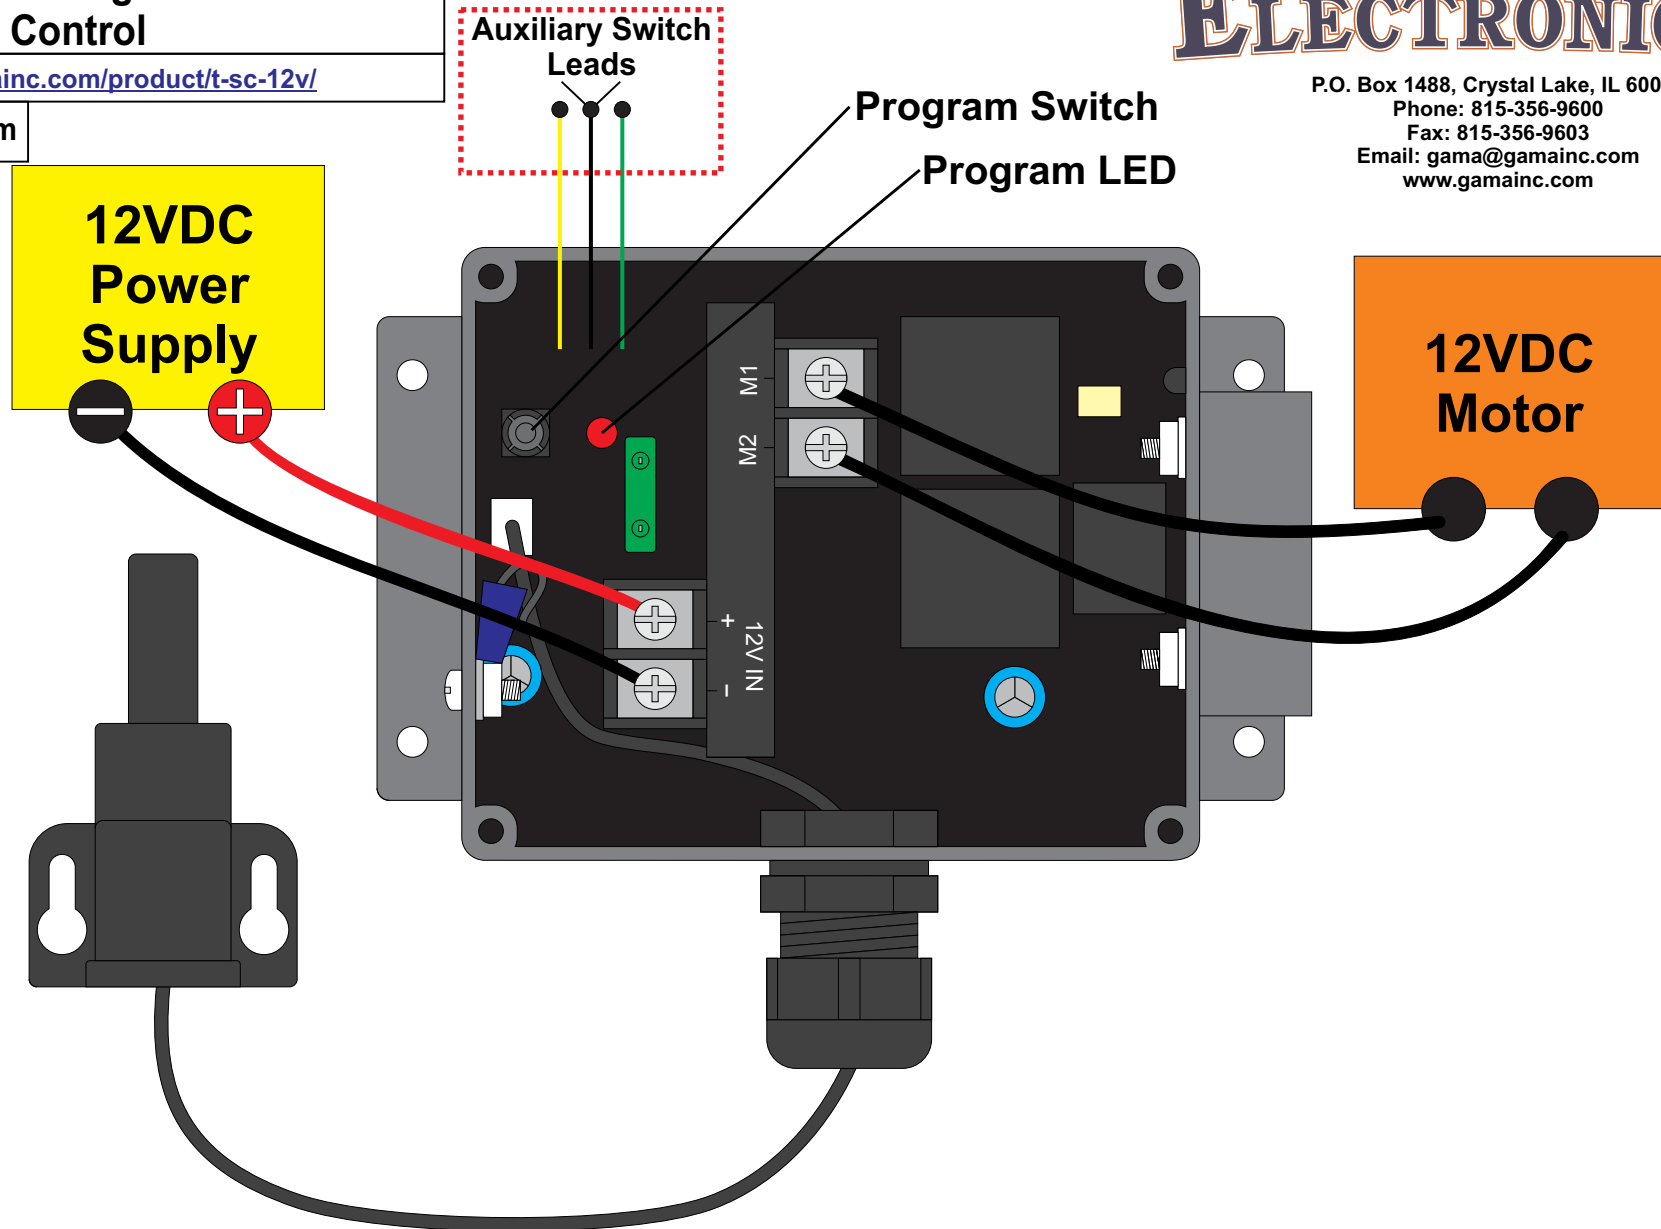

T-SC-12V

Polarity Reversing Remote Control
with Speed Control

<http://www.gamainc.com/product/t-sc-12v/>

Wiring Diagram

GAMA ELECTRONICS

P.O. Box 1488, Crystal Lake, IL 60039
Phone: 815-356-9600
Fax: 815-356-9603
Email: gama@gamainc.com
www.gamainc.com

Drawn By: KEG

Information contained herein is proprietary information of GAMA Electronics Inc. The dissemination use or duplication of this information, for any purpose other than that for which the information is provided, is prohibited except by express written permission.

All dimensions are in inches and have a +/- .015" tolerance unless otherwise specified.

Rev: B

Release Date:
07/27/18

Pg. 3 of 3

Third Angle Projection