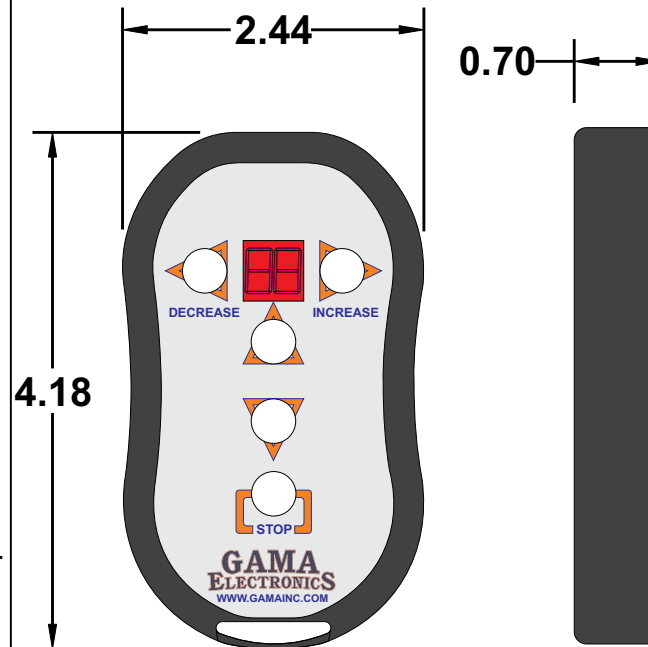

T-SC-12V

Polarity Reversing Remote Control
with Speed Control

<http://www.gamainc.com/product/t-sc-12v/>

Long Range Antenna

<http://www.gamainc.com/product/lra-340>

Speed Control Transmitter

<http://www.gamainc.com/product/t-sc-12v-wpt>

GAMA ELECTRONICS

P.O. Box 1488, Crystal Lake, IL 60039

Phone: 815-356-9600

Fax: 815-356-9603

Email: gama@gamainc.com

www.gamainc.com

Accessories Sold Separately

- •Extra Speed Control Waterproof Transmitters ([T-SC-12V-WPT](#))
- •Additional Long Range Antenna ([LRA-340](#))
- •Package of 6 A23 12V Alkaline Batteries ([A23-6](#))
- •Clear Protective Transmitter Pouch ([ZLB-67](#))

Drawn By: KEG

Information contained herein is proprietary information of GAMA Electronics Inc. The dissemination use or duplication of this information, for any purpose other than that for which the information is provided, is prohibited except by express written permission.

All dimensions are in inches and have a +/- .015" tolerance unless otherwise specified.

Rev: B

Pg. 2 of 3

Release Date:
07/27/18

Third Angle Projection