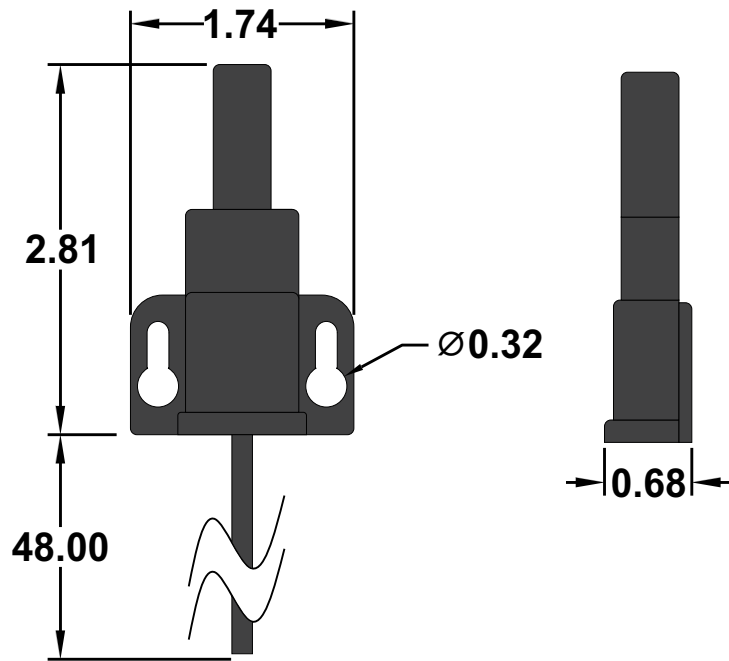

T-SC-12V

Polarity Reversing Remote Control
with Speed Control

<http://www.gamainc.com/product/t-sc-12v/>

Long Range Antenna

<http://www.gamainc.com/product/lra-340>

Speed Control Transmitter

<http://www.gamainc.com/product/t-sc-12v-wpt>

GAMA ELECTRONICS

P.O. Box 1488, Crystal Lake, IL 60039

Phone: 815-356-9600

Fax: 815-356-9603

Email: gama@gamainc.com

www.gamainc.com

Accessories Sold Separately

- •Extra Speed Control Waterproof Transmitters ([T-SC-12V-WPT](#))
- •Additional Long Range Antenna ([LRA-340](#))
- •Package of 6 A23 12V Alkaline Batteries ([A23-6](#))
- •Clear Protective Transmitter Pouch ([ZLB-67](#))

Drawn By: KEG

Information contained herein is proprietary information of GAMA Electronics Inc. The dissemination use or duplication of this information, for any purpose other than that for which the information is provided, is prohibited except by express written permission.

All dimensions are in inches and have a +/- .015" tolerance unless otherwise specified.

Rev: B

Pg. 2 of 3

Release Date:
07/27/18

Third Angle Projection